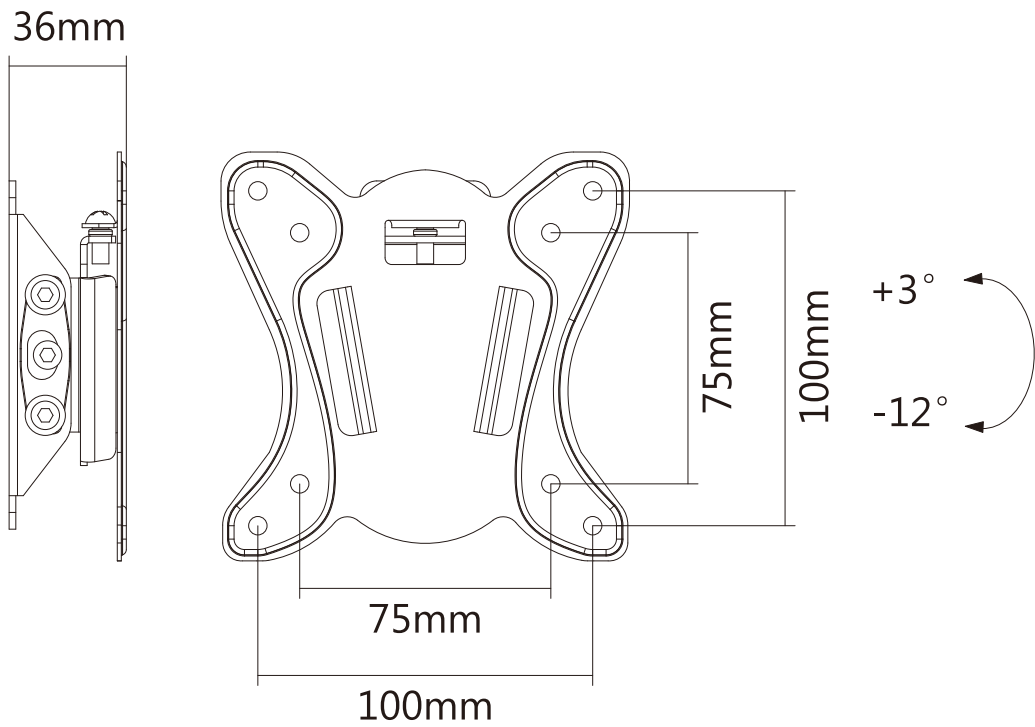

HMD-533
Tilt TV Wall Mount

| Item No. | HMD-533 |
|-----------------|----------------|
| Fit Screen Size | 13"-27" |
| VESA Compatible | 75x75, 100x100 |
| Weight Capacity | 25kg/55lbs |
| Strength Tested | Two Times |
| Profile | 36mm(1.4") |
| Tilt Range | +3°-12° |