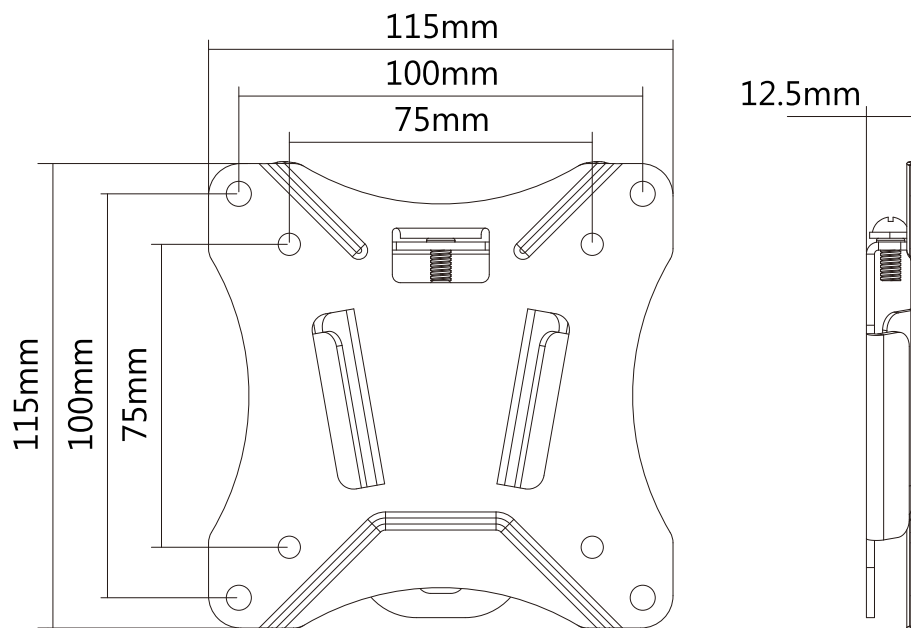

HMD-531
Fixed TV Wall Mount

Item No.	HMD-531
Fit Screen Size	13"-27"
VESA Compatible	75x75, 100x100
Weight Capacity	25kg/55lbs
Strength Tested	Two Times
Profile	12.5mm(0.49")