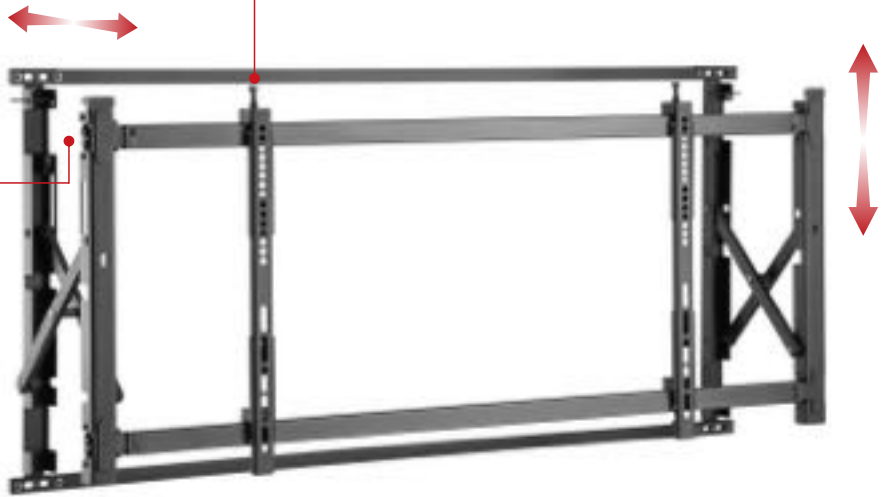

HMD-420

Super Slim Video Wall Mount

hamood

Effortlessly Create
**the Thinnest Seamless
Digital Signage Displays**

HMD-420

Super Slim Video Wall Mount

Rotary Knobs
Ensures 12mm/0.5" of travel on Y axis for seamless display alignment

Toolless Micro-Adjustment
5mm/0.2" of travel on each Z axis for seamless display alignment

Landscape and Portrait Orientation
offers one-fit-all installation option

Screen Size
55"-60"

Weight Capacity
35kg/77lbs

VESA Compatible
200x200 300x200
300x300 400x200
400x300 400x400
600x400 600x600
800x400 800x600

Profile to Wall
49-223mm/1.9-8.8"

Four Times
Strength Tested

Direction Indicator