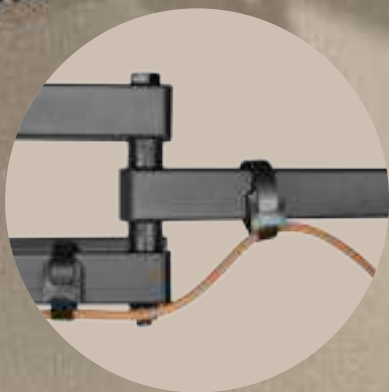

HMD-400

Super Economy Full-Motion TV Wall Mount

- Fits Most 37"~80" TVs
- Reduced Package for Lower Shipping and Storage Costs

HMD-400 ▼

+60°~60°
Swivel

+3°~15°
Tilt

+3°~3°
Screen Leveling

Cable Management
hook and loop fasteners are included for a clean look

2 Height Settings
for an optimal viewing position

HMD-400

Super Economy Full-Motion TV Wall Mount

Dimensions (mm)

Item No.	HMD-400
Screen Size	37"-80"
Max. VESA	600x400
Weight Capacity	40kg/88lbs
Profile	67-355mm(2.6"-14")
Tilt Range	$+3^\circ$ ~- 15°
Swivel Range	$+60^\circ$ ~- 60°
Screen Level	$+3^\circ$ ~- 3°