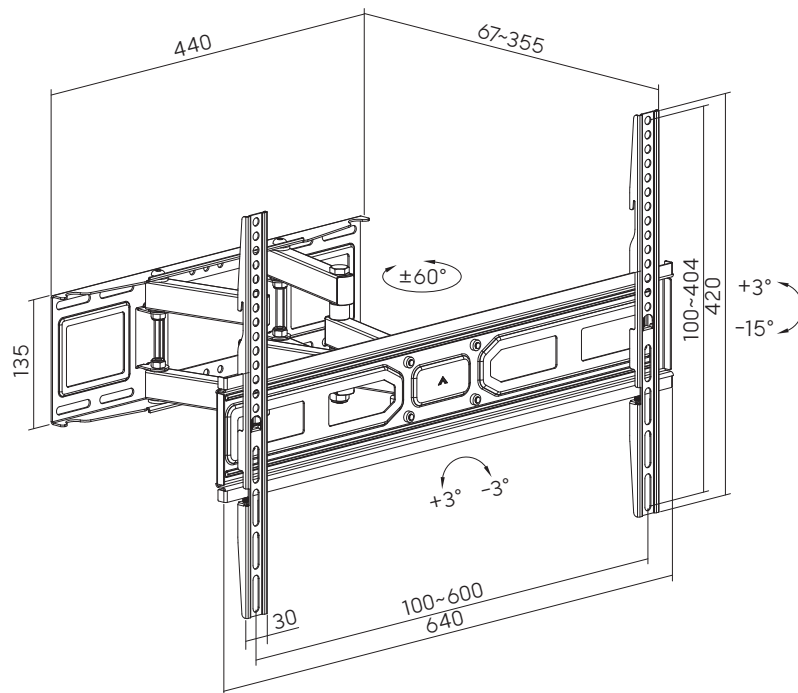

HMD-400

Super Economy Full-Motion TV Wall Mount

- Fits Most 37"~80" TVs
- Reduced Package for Lower Shipping and Storage Costs

HMD-400 ▼

+60°~60°
Swivel

+3°~15°
Tilt

+3°~3°
Screen Leveling

Cable Management
hook and loop fasteners are included for a clean look

2 Height Settings
for an optimal viewing position

HMD-400

Super Economy Full-Motion TV Wall Mount

Dimensions (mm)

Item No.	HMD-400
Screen Size	37"-80"
Max. VESA	600x400
Weight Capacity	40kg/88lbs
Profile	67-355mm(2.6"-14")
Tilt Range	$+3^\circ$ ~- 15°
Swivel Range	$+60^\circ$ ~- 60°
Screen Level	$+3^\circ$ ~- 3°