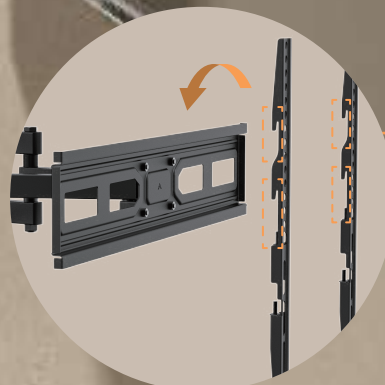

HMD-400

Super Economy Full-Motion TV Wall Mount

- Fits Most 37"~80" TVs
- Reduced Package for Lower Shipping and Storage Costs

HMD-400 ▼

+60°~60°
Swivel

+3°~15°
Tilt

+3°~3°
Screen Leveling

Cable Management
hook and loop fasteners are included for a clean look

2 Height Settings
for an optimal viewing position

HMD-400

Super Economy Full-Motion TV Wall Mount

Dimensions (mm)

Item No.	HMD-400
Screen Size	37"-80"
Max. VESA	600x400
Weight Capacity	40kg/88lbs
Profile	67-355mm(2.6"-14")
Tilt Range	$+3^\circ$ ~- 15°
Swivel Range	$+60^\circ$ ~- 60°
Screen Level	$+3^\circ$ ~- 3°