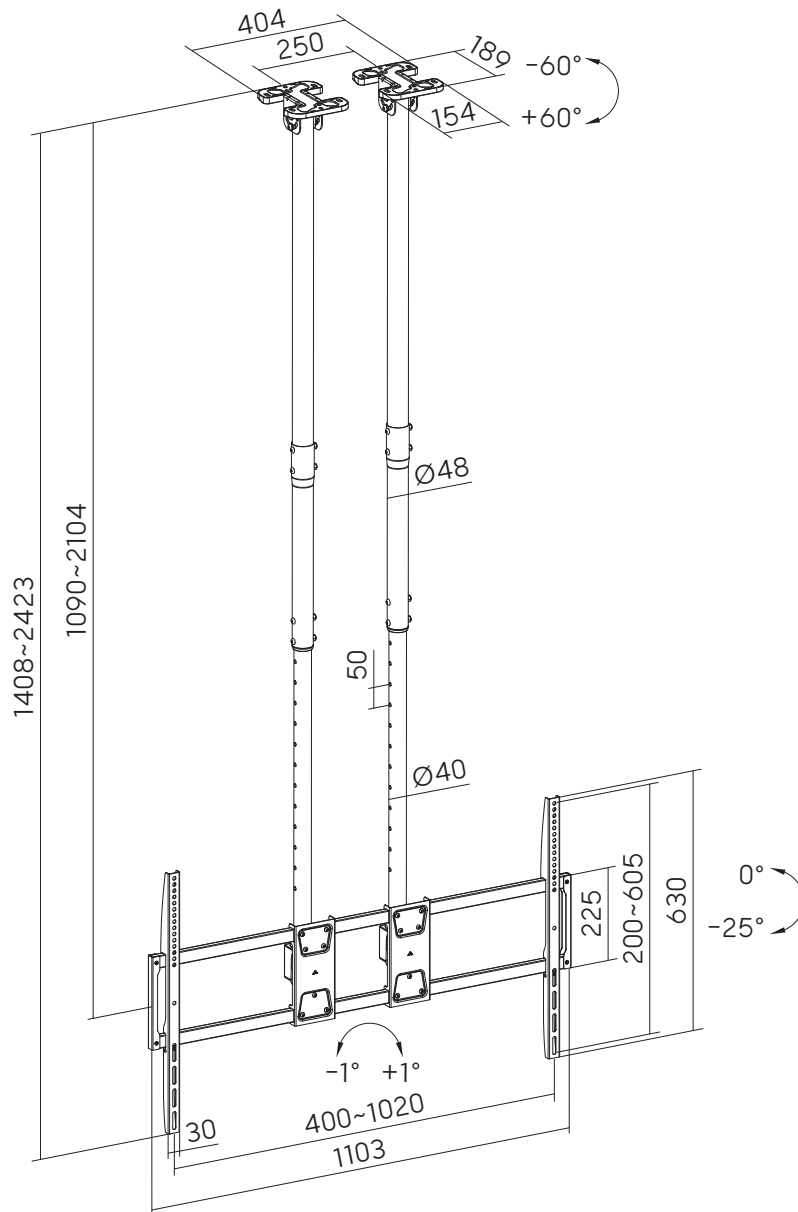

# Cost-Effective Heavy-Duty Ceiling Mount for Large TV

*Double-pole design ensures a strengthened, reliable supporting structure*

**Tiltable Ceiling Plate**  
for adapting to the flat or pitched roof

**Cable Management**  
conceals cables for a clean and neat look

**Telescopic Pole**  
keeps height adjustment quick and easy

**Leveling Adjustment**  
allows the TV to be perfectly positioned after hanging

Holds up to 120KG,  
**SUPER HEAVY-DUTY**

Item No.	HMD-0511
Fit Screen Size	60"-120"
Max. VESA	1000x600
Weight Capacity	120kg (264lbs)
Strength Tested	4 Times Approved
Profile	1090~2104mm (42.9"~82.8")
Tilt Range	0°~-25°
Swivel Range	/
Screen Level	+1°~-1°