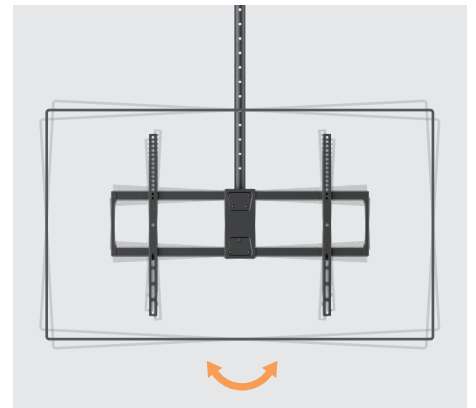

# Cost-Effective Heavy-Duty Ceiling Mount for Large TV

*Double-pole design ensures a strengthened, reliable supporting structure*

**Tiltable Ceiling Plate**  
for adapting to the flat or pitched roof

**Cable Management**  
conceals cables for a clean and neat look

**Telescopic Pole**  
keeps height adjustment quick and easy

**Leveling Adjustment**  
allows the TV to be perfectly positioned after hanging

Holds up to 120KG,  
**SUPER HEAVY-DUTY**

Item No.	HMD-0511
Fit Screen Size	60"-120"
Max. VESA	1000x600
Weight Capacity	120kg (264lbs)
Strength Tested	4 Times Approved
Profile	1090~2104mm (42.9"~82.8")
Tilt Range	0°~-25°
Swivel Range	/
Screen Level	+1°~-1°