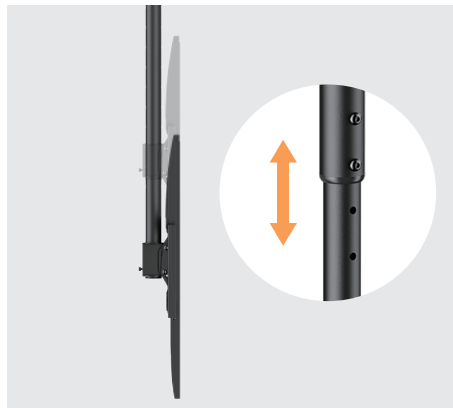

# Cost-Effective Heavy-Duty Ceiling Mount

for Large TV

HMD-0511

# Cost-Effective Heavy-Duty Ceiling Mount for Large TV

*Double-pole design ensures a strengthened, reliable supporting structure*

**Tiltable Ceiling Plate**  
for adapting to the flat or pitched roof

**Cable Management**  
conceals cables for a clean and neat look

**Telescopic Pole**  
keeps height adjustment quick and easy

**Leveling Adjustment**  
allows the TV to be perfectly positioned after hanging

Holds up to 120KG,  
**SUPER HEAVY-DUTY**

Item No.	HMD-0511
Fit Screen Size	60"-120"
Max. VESA	1000x600
Weight Capacity	120kg (264lbs)
Strength Tested	4 Times Approved
Profile	1090~2104mm (42.9"~82.8")
Tilt Range	0°~-25°
Swivel Range	/
Screen Level	+1°~-1°