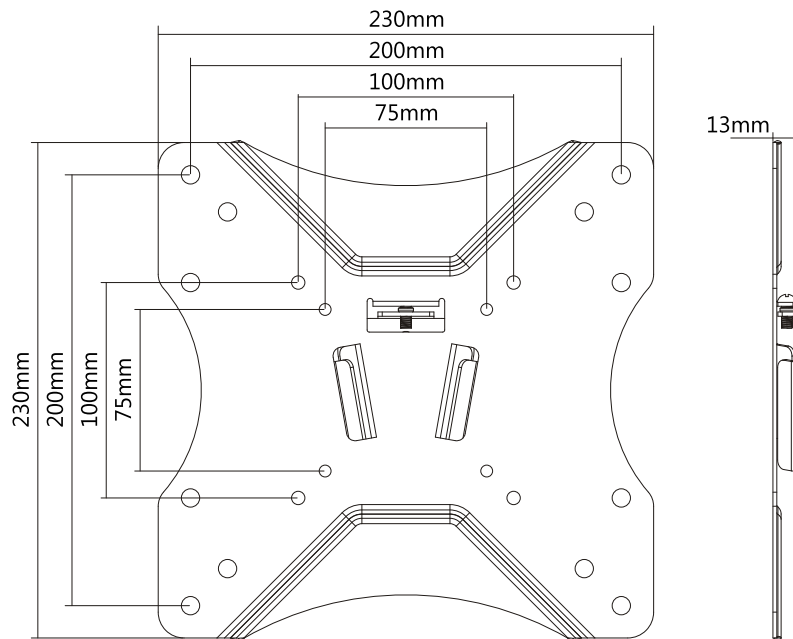

HMD-532

Fixed TV Wall Mount

Item No.	HMD-532
Fit Screen Size	23"-42"
VESA Compatible	75x75, 100x100, 200x100, 200x200
Weight Capacity	25kg/55lbs
Strength Tested	Two Times
Profile	13mm(0.51")