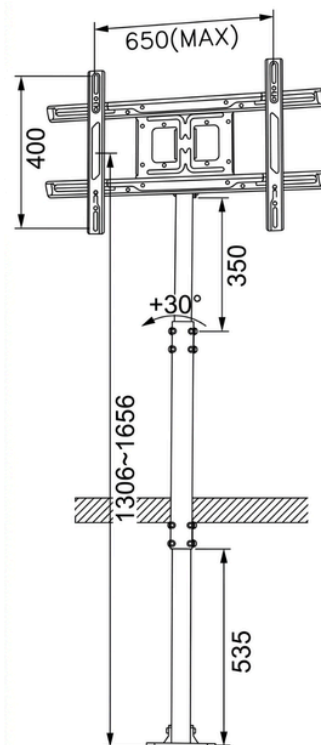

SS408T

CLASSIC TV CEILING MOUNT

Fit Screen Size
32"-70"

Adjustable Height Range
1306-1656mm

VESA Compatible
Max 650x400mm

Color
Black