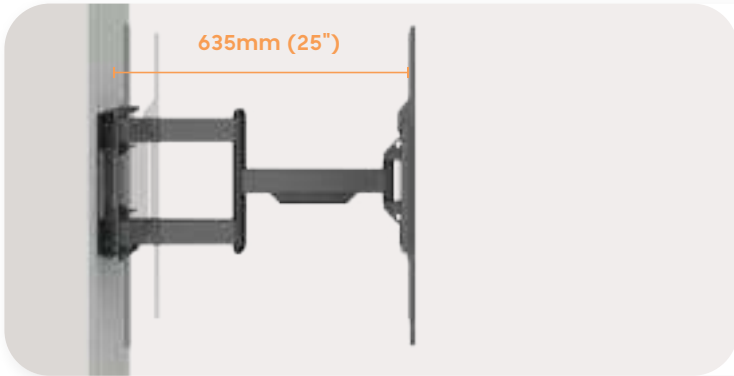

+5° to -15°
Tilt

▼ HMD-500

±60°
Swivel

HMD-500

Heavy-Duty Full-Motion TV Wall Mount

HMD-500
Heavy-Duty Full-Motion TV Wall Mount

Up to 140"

Large Extension

extends more than half a meter for optimal viewing

Double Stud Installation Available

fits 406mm (16"), 457mm (18"),
610mm (24") stud spacing

Cable Management

includes cable clips and hook & loop fasteners
for a clean look

HMD-500

Heavy-Duty Full-Motion TV Wall Mount

Fits 406mm (16"), 457mm (18"), 610mm (24") Stud Spacing

Dimensions (mm)

Item No.	HMD-500
Fit Screen Size	60"-140"
Max. VESA	1200x600
Weight Capacity	125kg (275lbs)
Profile	78~635mm (3.1"~25")
Tilt Range	$+5^\circ$ ~- 15°
Swivel Range	$+60^\circ$ ~- 60°
Screen Level	$+5^\circ$ ~- 5°
Material	Steel