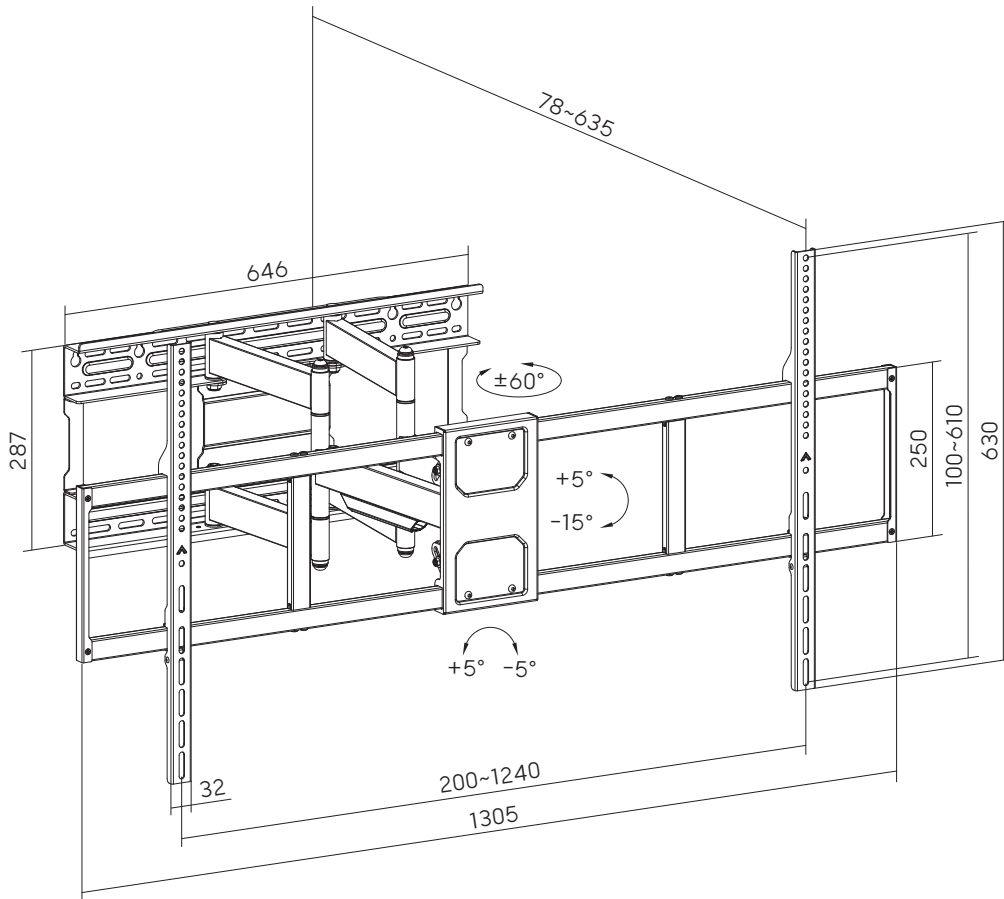

+5° to -15°
Tilt

▼ HMD-500

±60°
Swivel

HMD-500

Heavy-Duty Full-Motion TV Wall Mount

HMD-500
Heavy-Duty Full-Motion TV Wall Mount

Up to 140"

Large Extension

extends more than half a meter for optimal viewing

Double Stud Installation Available

fits 406mm (16"), 457mm (18"),
610mm (24") stud spacing

Cable Management

includes cable clips and hook & loop fasteners
for a clean look

HMD-500

Heavy-Duty Full-Motion TV Wall Mount

Fits 406mm (16"), 457mm (18"), 610mm (24") Stud Spacing

Dimensions (mm)

Item No.	HMD-500
Fit Screen Size	60"-140"
Max. VESA	1200x600
Weight Capacity	125kg (275lbs)
Profile	78~635mm (3.1"~25")
Tilt Range	$+5^\circ$ ~- 15°
Swivel Range	$+60^\circ$ ~- 60°
Screen Level	$+5^\circ$ ~- 5°
Material	Steel