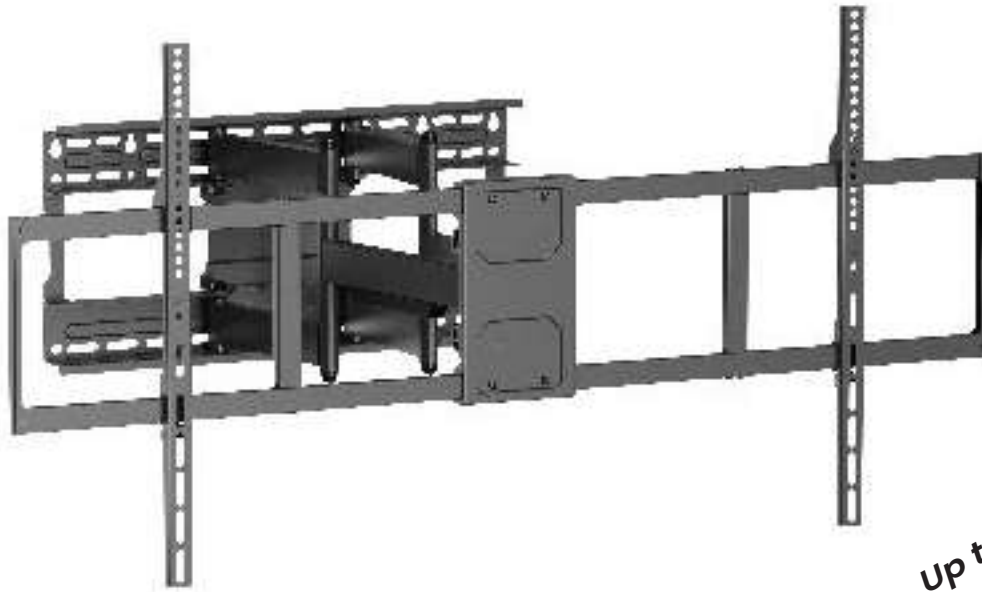

+5° to -15°
Tilt

▼ HMD-500

±60°
Swivel

HMD-500

Heavy-Duty Full-Motion TV Wall Mount

HMD-500
Heavy-Duty Full-Motion TV Wall Mount

Up to 140"

Large Extension

extends more than half a meter for optimal viewing

Double Stud Installation Available

fits 406mm (16"), 457mm (18"),
610mm (24") stud spacing

Cable Management

includes cable clips and hook & loop fasteners
for a clean look

HMD-500

Heavy-Duty Full-Motion TV Wall Mount

Fits 406mm (16"), 457mm (18"), 610mm (24") Stud Spacing

Dimensions (mm)

Item No.	HMD-500
Fit Screen Size	60"-140"
Max. VESA	1200x600
Weight Capacity	125kg (275lbs)
Profile	78~635mm (3.1"~25")
Tilt Range	$+5^\circ$ ~- 15°
Swivel Range	$+60^\circ$ ~- 60°
Screen Level	$+5^\circ$ ~- 5°
Material	Steel