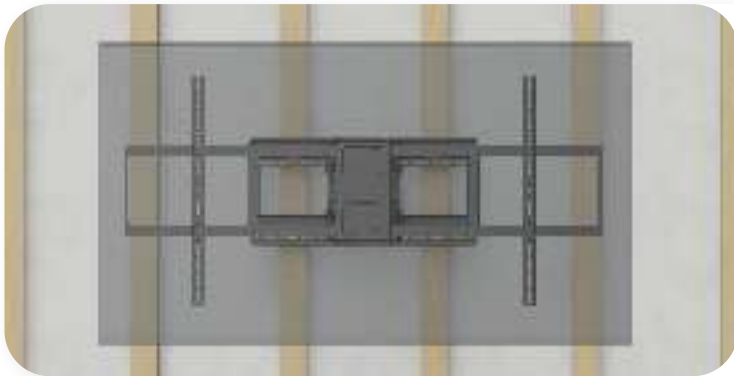

+5° to -15°
Tilt

▼ HMD-500

±60°
Swivel

HMD-500

Heavy-Duty Full-Motion TV Wall Mount

HMD-500
Heavy-Duty Full-Motion TV Wall Mount

Up to 140"

Large Extension

extends more than half a meter for optimal viewing

Double Stud Installation Available

fits 406mm (16"), 457mm (18"),
610mm (24") stud spacing

Cable Management

includes cable clips and hook & loop fasteners
for a clean look

HMD-500

Heavy-Duty Full-Motion TV Wall Mount

Fits 406mm (16"), 457mm (18"), 610mm (24") Stud Spacing

Dimensions (mm)

Item No.	HMD-500
Fit Screen Size	60"-140"
Max. VESA	1200x600
Weight Capacity	125kg (275lbs)
Profile	78~635mm (3.1"~25")
Tilt Range	$+5^\circ$ ~- 15°
Swivel Range	$+60^\circ$ ~- 60°
Screen Level	$+5^\circ$ ~- 5°
Material	Steel