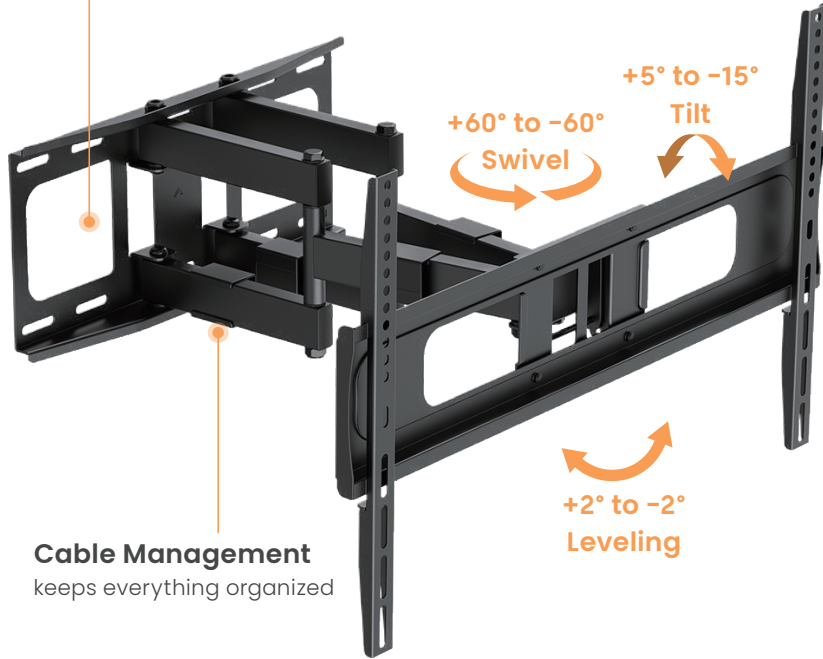

# Heavy-Duty Full-Motion TV Wall Mount

Greater Load Capacity, Extended Profile, Endless Viewing Possibilities.

HMD-800

## Heavy-Duty Full-Motion TV Wall Mount

### Detachable Panel

hang or remove TV effortlessly

### Smooth Movement with Ample Range of Motion

effortlessly adjust to the optimal position for a better viewing experience

HMD-800  
 Heavy-Duty Full-Motion TV Wall Mount

Dimensions (mm)

Item No.	HMD-800
Fit Screen Size	37"-86"
Weight Capacity	60kg (132lbs)
Strength Tested	3 Times Approved
Max. VESA	600x400
Profile	100~500mm (3.9"-19.7")
Tilt Range	$+5^\circ$ ~- $15^\circ$
Swivel Range	$+60^\circ$ ~- $60^\circ$
Screen Level	$+2^\circ$ ~- $2^\circ$