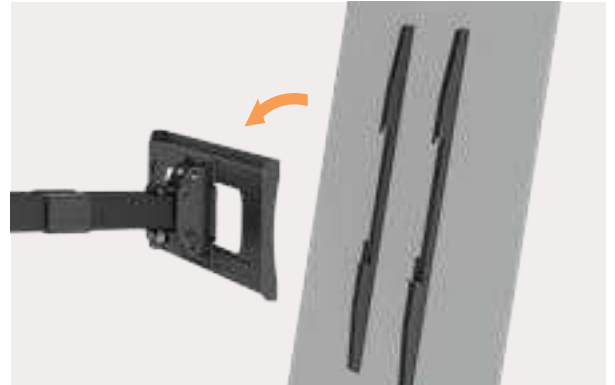

# Heavy-Duty Full-Motion TV Wall Mount

Greater Load Capacity, Extended Profile, Endless Viewing Possibilities.

HMD-800

## Heavy-Duty Full-Motion TV Wall Mount

### Detachable Panel

hang or remove TV effortlessly

### Smooth Movement with Ample Range of Motion

effortlessly adjust to the optimal position for a better viewing experience

HMD-800  
 Heavy-Duty Full-Motion TV Wall Mount

Dimensions (mm)

Item No.	HMD-800
Fit Screen Size	37"-86"
Weight Capacity	60kg (132lbs)
Strength Tested	3 Times Approved
Max. VESA	600x400
Profile	100~500mm (3.9"-19.7")
Tilt Range	$+5^\circ$ ~- $15^\circ$
Swivel Range	$+60^\circ$ ~- $60^\circ$
Screen Level	$+2^\circ$ ~- $2^\circ$