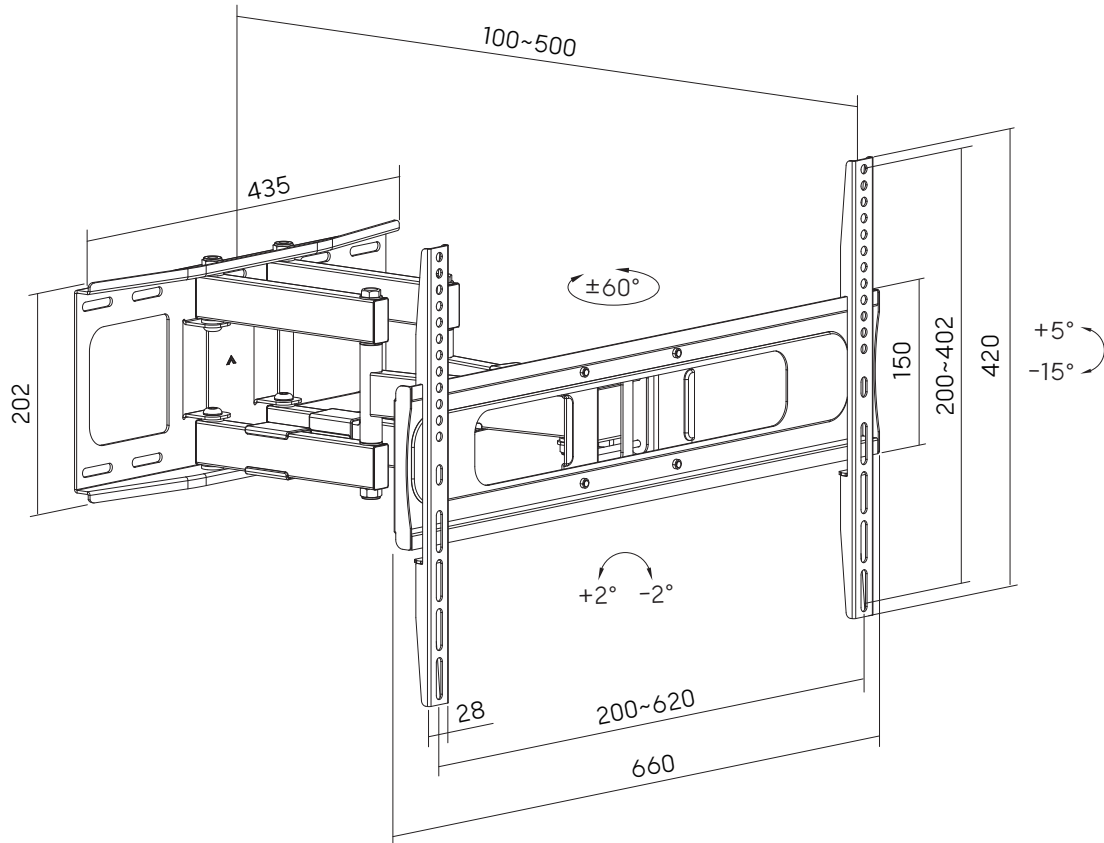

### Detachable Panel

hang or remove TV effortlessly

### Smooth Movement with Ample Range of Motion

effortlessly adjust to the optimal position for a better viewing experience

HMD-800  
 Heavy-Duty Full-Motion TV Wall Mount

Dimensions (mm)

Item No.	HMD-800
Fit Screen Size	37"-86"
Weight Capacity	60kg (132lbs)
Strength Tested	3 Times Approved
Max. VESA	600x400
Profile	100~500mm (3.9"-19.7")
Tilt Range	$+5^\circ$ ~- $15^\circ$
Swivel Range	$+60^\circ$ ~- $60^\circ$
Screen Level	$+2^\circ$ ~- $2^\circ$