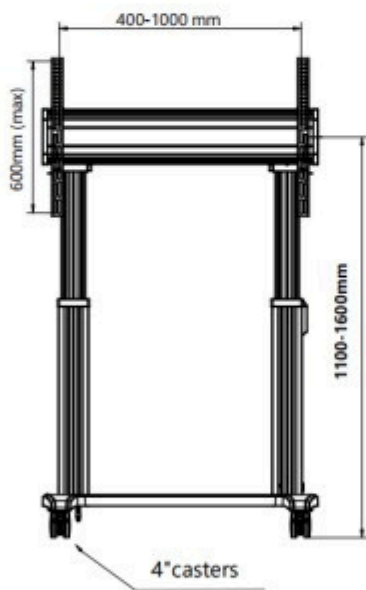

HMD-T70V80

MODERN STEEL TV FLOOR STANDS
(MOTORIZED LIFT)

Fit Screen Size

75"-100"

Weight Capacity

136.4 kg

Max.VESA

1000 x 600mm