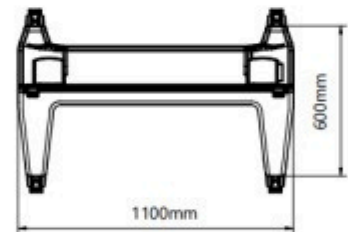

HMD-T70V80

MODERN STEEL TV FLOOR STANDS
(MOTORIZED LIFT)

Fit Screen Size

75"-100"

Weight Capacity

136.4 kg

Max.VESA

1000 x 600mm