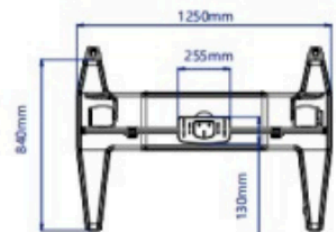

HMD-T100V150

MODERN STEEL TV FLOOR STANDS
(MOTORIZED LIFT)

Fit Screen Size

75"-120"

Weight Capacity

136.4 kg

Max.VESA

1000x600mm