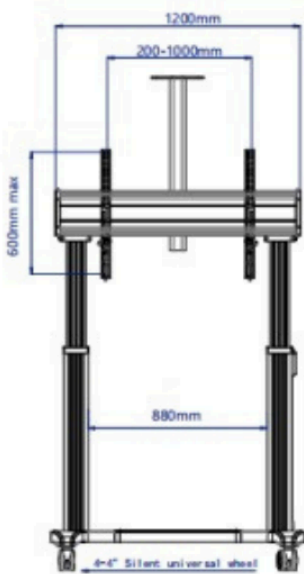

HMD-T100V150

MODERN STEEL TV FLOOR STANDS
(MOTORIZED LIFT)

Fit Screen Size

75"-120"

Weight Capacity

136.4 kg

Max.VESA

1000x600mm