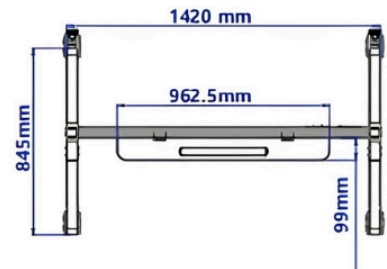

HMD-P320

MODERN STEEL TV FLOOR STANDS
(MOTORIZED LIFT)

Fit Screen Size

80°-110°

Weight Capacity

90.9 kg

Max.VESA

1200x600mm