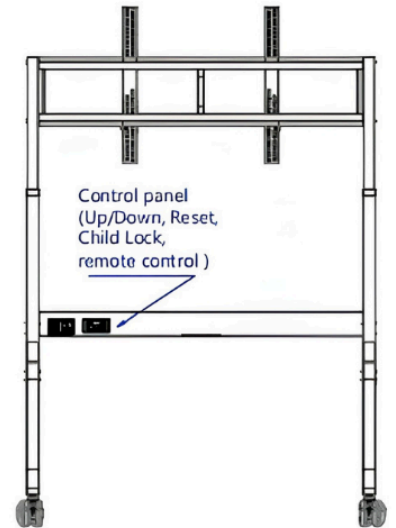

HMD-P320

MODERN STEEL TV FLOOR STANDS
(MOTORIZED LIFT)

Fit Screen Size

80°-110°

Weight Capacity

90.9 kg

Max.VESA

1200x600mm