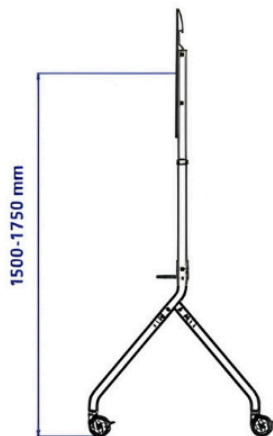

HMD-P320

MODERN STEEL TV FLOOR STANDS
(MOTORIZED LIFT)

Fit Screen Size

80°-110°

Weight Capacity

90.9 kg

Max.VESA

1200x600mm