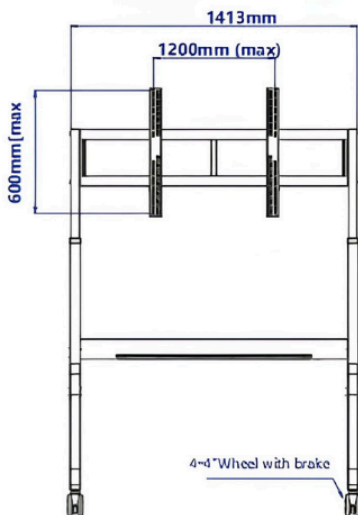

HMD-P320

MODERN STEEL TV FLOOR STANDS
(MOTORIZED LIFT)

Fit Screen Size

80°-110°

Weight Capacity

90.9 kg

Max.VESA

1200x600mm