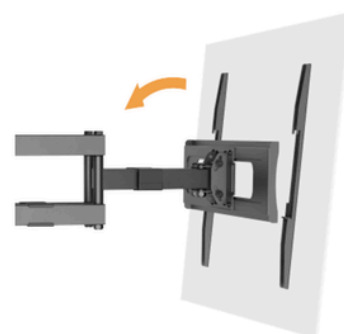

# HMD-800

Heavy-Duty Full-Motion TV Wall Mount

hamood

**Material**  
Steel, Plastic

**Color**  
Black TV Mount

**Weight Capacity**  
60kg (132lbs)

**VESA compatible Size**  
200x200,300x200,400x200,300x300,400x300,400x400,600x400

**Fit Screen Size**  
37"-86"

**Tilt Range**  
+5°~-15°

**Dimensions**  
500x660x420mm  
(19.7"x26"x16.5")

**Swivel Range**  
+60°~-60°

<https://hamoodtv.com>

# HMD-800

Heavy-Duty Full-Motion TV Wall Mount

## Perfect Home & Office Steel TV Wall Mount: The Ultimate Solution for Your Entertainment Setup!

**Smooth Movement with Ample Range of Extending**  
effortless adjust to a suitable profile

**Detachable Panel**  
hang or remove TV effortlessly