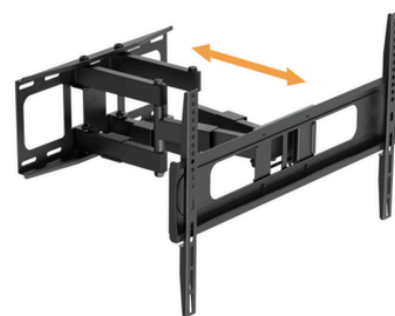

# HMD-800

Heavy-Duty Full-Motion TV Wall Mount

hamood

**Material**  
Steel, Plastic

**Color**  
Black TV Mount

**Weight Capacity**  
60kg (132lbs)

**VESA compatible Size**  
200x200,300x200,400x200,300x300,400x300,400x400,600x400

**Fit Screen Size**  
37"-86"

**Tilt Range**  
+5°~-15°

**Dimensions**  
500x660x420mm  
(19.7"x26"x16.5")

**Swivel Range**  
+60°~-60°

<https://hamoodtv.com>

# HMD-800

Heavy-Duty Full-Motion TV Wall Mount

## Perfect Home & Office Steel TV Wall Mount: The Ultimate Solution for Your Entertainment Setup!

**Smooth Movement with Ample Range of Extending**  
effortless adjust to a suitable profile

**Detachable Panel**  
hang or remove TV effortlessly