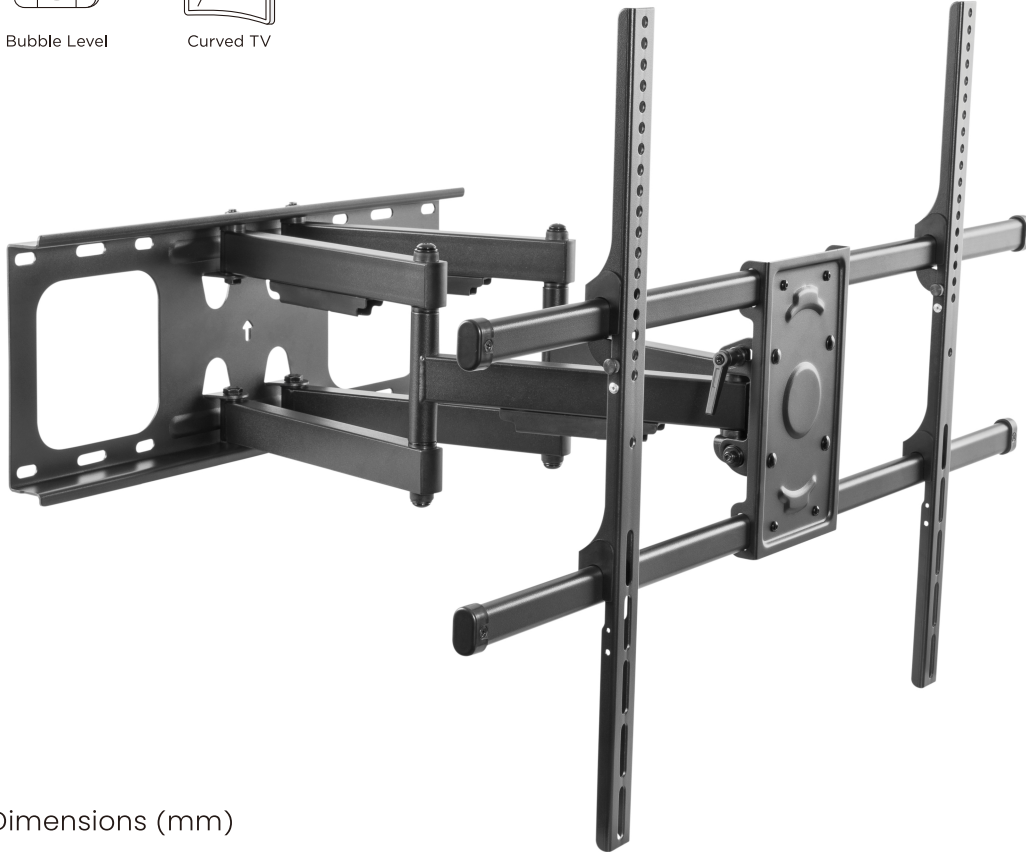

HAM-975

Full-motion TV Wall Mount

Screen Size
50"-90"

VESA Compatible
200x200 300x200 400x200
300x300 400x300 400x400
600x400 800x400 800x600

Profile to Wall
69-635mm/2.7"-25"

Weight Capacity
75kg/165lbs

Swivel Range
+60° ~ -60°

Screen Level
+3° ~ -3°

Tilt Range
+5° ~ -15°

Cable Management

Bubble Level

Curved TV

Dimensions (mm)