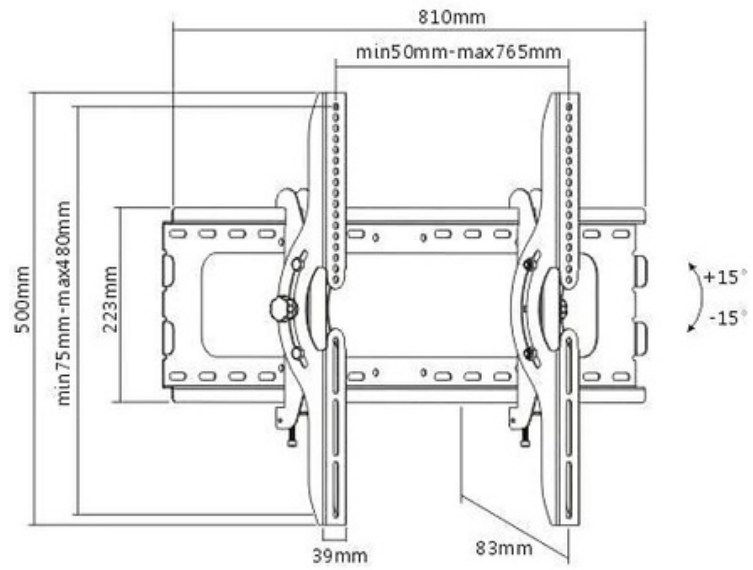

TV WALL MOUNT

HAM-134

PTS0011

Product Size: 440*430*50mm

TV Size: 25"-55"

HAM-134B

Product Size: 1230*625*35mm

TV Size: 42"-110"

Fit Screen Size: 32-70"

TV WALL MOUNT

HAM-901

Product Size: 750x425x55mm
Suggested TV Size: 37-85"

HAM-902

Product Size: 750x425x55mm
Suggested TV Size: 37-85"

HAM-999

Product Size: 450*420*210mm
Suggested TV Size: 25-55"

TV WALL MOUNT

HAM-888

Product Size: 650x420x200mm
Suggested TV Size: 32-70"

HAM-1075

Fit Screen Size: 43"-90"

HAM-1175

Fit Screen Size: 37"-80"

TV WALL MOUNT

HAM-501

Fit Screen Size: 37"-85"

HAM-502

Fit Screen Size: 23"-55"

HAM-503

Fit Screen Size: 23"-42"

TV WALL MOUNT

HAM-504