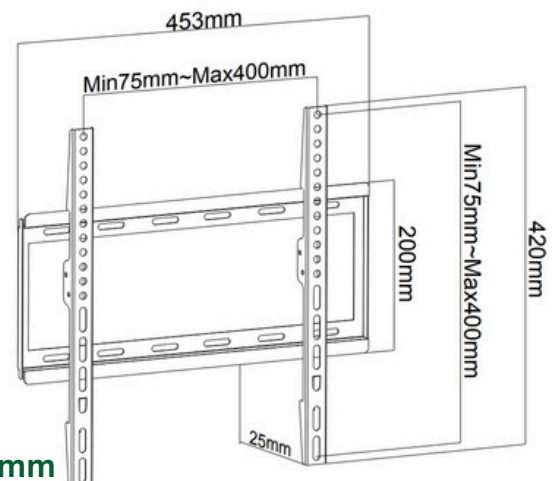

TV WALL MOUNT

HAM-134

PTS0011

Product Size: 440*430*50mm

TV Size: 25"-55"

HAM-134B

Product Size: 1230*625*35mm

TV Size: 42"-110"

HAM-408

Fit Screen Size: 32"-70"

TV WALL MOUNT

HAM-701

Product Size: 880*630* (100-710)mm
TV Size: 50-100"

HMD-744

Fit Screen Size: 60"-120"

HAM-164

Fit Screen Size: 32-70"

TV WALL MOUNT

HAM-901

Product Size: 750x425x55mm
Suggested TV Size: 37-85"

HAM-902

Product Size: 750x425x55mm
Suggested TV Size: 37-85"

HAM-999

Product Size: 450*420*210mm
Suggested TV Size: 25-55"

TV WALL MOUNT

HAM-888

Product Size: 650x420x200mm
Suggested TV Size: 32-70"

HAM-1075

Fit Screen Size: 43"-90"

HAM-1175

Fit Screen Size: 37"-80"

TV WALL MOUNT