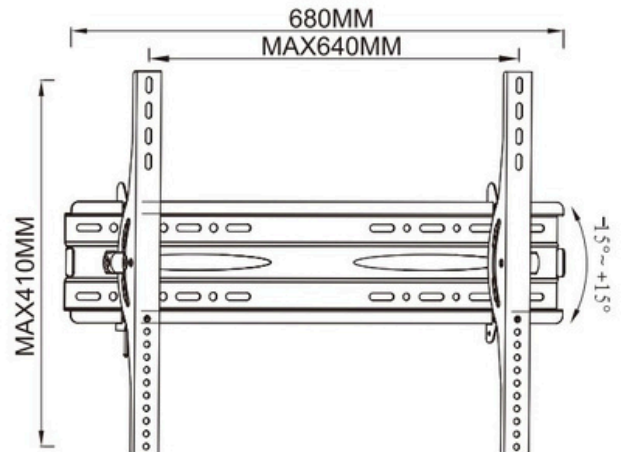

TV WALL MOUNT

HAM-134

PTS0011

Product Size: 440*430*50mm

TV Size: 25"-55"

HAM-134B

Product Size: 1230*625*35mm

TV Size: 42"-110"

HAM-408

Fit Screen Size: 32"-70"

TV WALL MOUNT

HAM-701

Product Size: 880*630* (100-710)mm
TV Size: 50-100"

HMD-744

Fit Screen Size: 60"-120"

HAM-164

Fit Screen Size: 32-70"

TV WALL MOUNT

HAM-901

Product Size: 750x425x55mm
Suggested TV Size: 37-85"

HAM-902

Product Size: 750x425x55mm
Suggested TV Size: 37-85"

HAM-999

Product Size: 450*420*210mm
Suggested TV Size: 25-55"

TV WALL MOUNT

HAM-888

Product Size: 650x420x200mm
Suggested TV Size: 32-70"

HAM-1075

Fit Screen Size: 43"-90"

HAM-1175

Fit Screen Size: 37"-80"

TV WALL MOUNT