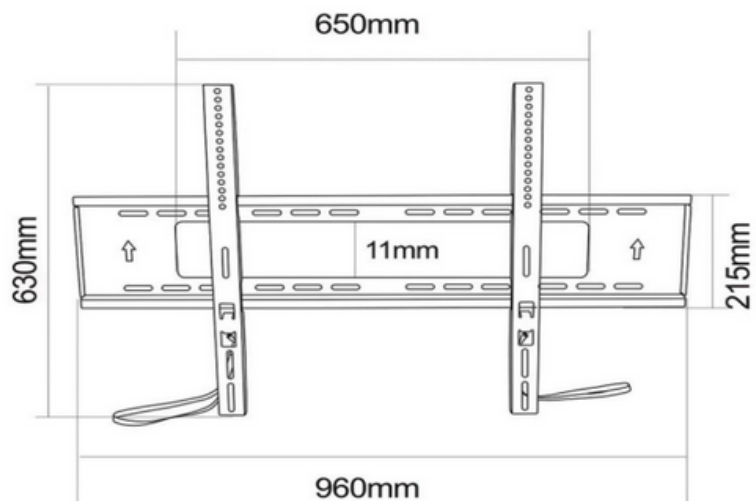

HAM-875

Dimensions (mm)

Fit Screen Size: 43"-90"

HMD-772

Dimensions (mm)

Fit Screen Size: 43"-90"

TV WALL MOUNT

HMD-960

Fit Screen Size: 50"-120"

HAM-810

Fit Screen Size: 32"-55"

HAM-163

Fit Screen Size: 32"-70"

TV WALL MOUNT

HAM-162

Fit Screen Size: 32"-60"

MNL-165

Fit Screen Size: 42"-90"

HMD-795

Fit Screen Size: 70"-150"

TV WALL MOUNT

HMD-708

Fit Screen Size: 43"-70"

HMD-958

Fit Screen Size: 60"-110"

HMD-959

Fit Screen Size: 60"-110"

TV WALL MOUNT

HMD-521

Fit Screen Size: 26"-70"

HMD-522

Fit Screen Size: 32"-80"