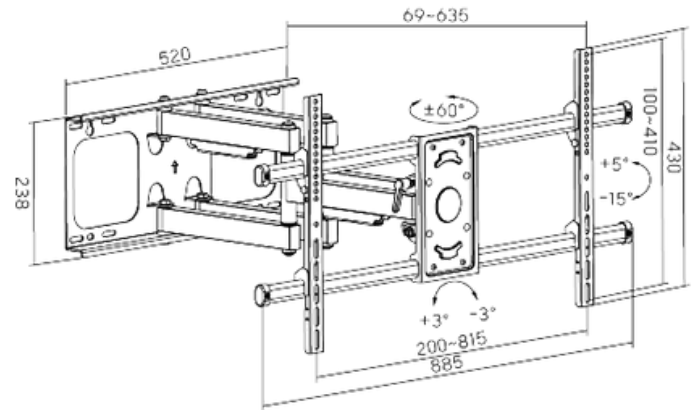

HMD-514

Fit Screen Size: 26"-55"

HMD-515

Fit Screen Size: 26"-65"

HMD-516

Fit Screen Size: 26"-55"

TV WALL MOUNT

MNL-502BB

Fit Screen Size: 25"-55"

MNL-503BB

Fit Screen Size: 25"-50"

MNL-504BB

Fit Screen Size: 32"-60"

TV WALL MOUNT

HMD-408BB

Fit Screen Size: 32"-70"

HAM-875

Dimensions (mm)

Fit Screen Size: 43"-90"

HMD-772

Dimensions (mm)

Fit Screen Size: 43"-90"

TV WALL MOUNT

HMD-960