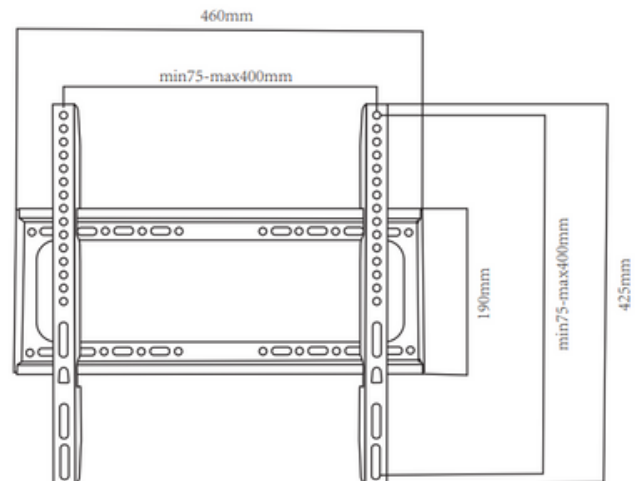

HAM-900

Fit Screen Size: 60"-100"

TV WALL MOUNT

HAM-975

Fit Screen Size: 50"-100"

HAM-2026

Fit Screen Size: 60"-100"

HAM-2027

Fit Screen Size: 60"-100"

TV WALL MOUNT

HMD-200

Fit Screen Size: 60"-120"

HMD-788

Fit Screen Size: 37"-75"

HMD-300

Fit Screen Size: 43"-80"

TV WALL MOUNT

HMD-511

Fit Screen Size: 14"-42"

HMD-512

Fit Screen Size: 26"-63"

HMD-513

Fit Screen Size: 40"-80"

TV WALL MOUNT

HMD-514

Fit Screen Size: 26"-55"

HMD-515

Fit Screen Size: 26"-65"

HMD-516

Fit Screen Size: 26"-55"

TV WALL MOUNT

MNL-502BB