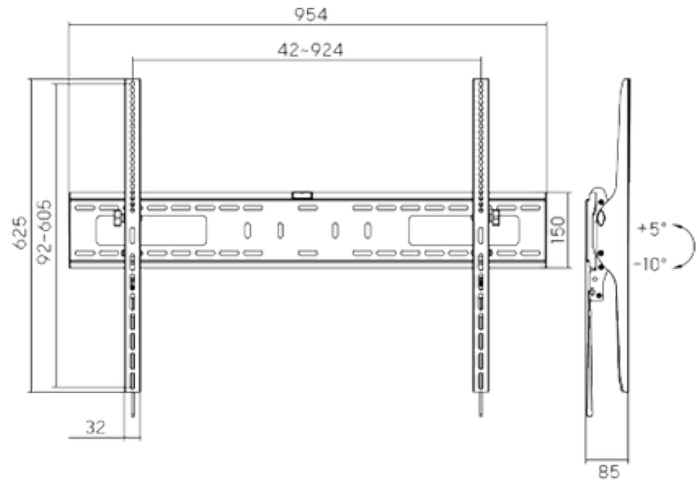

Fit Screen Size: 37"-80"

HAM-775

Fit Screen Size: 37"-80"

TV WALL MOUNT

HAM-184

Fit Screen Size: 60"-100"

HAM-189

Fit Screen Size: 37"-70"