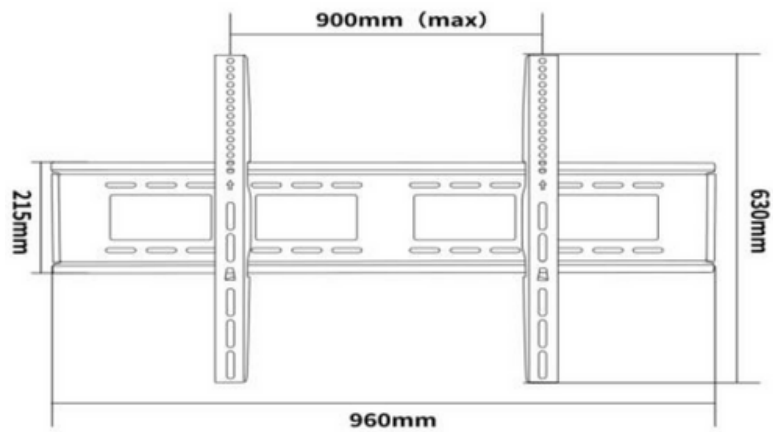

HAM-875

Dimensions (mm)

Fit Screen Size: 43"-90"

HMD-772

Dimensions (mm)

Fit Screen Size: 43"-90"

TV WALL MOUNT

HMD-960

Fit Screen Size: 50"-120"

HAM-810

Fit Screen Size: 32"-55"

HAM-163

Fit Screen Size: 32"-70"

TV WALL MOUNT

HAM-162

Fit Screen Size: 32"-60"

MNL-165

Fit Screen Size: 42"-90"

HMD-795

Fit Screen Size: 70"-150"

TV WALL MOUNT

HMD-708

Fit Screen Size: 43"-70"

HMD-958

Fit Screen Size: 60"-110"

HMD-959

Fit Screen Size: 60"-110"

TV WALL MOUNT

HMD-521

Fit Screen Size: 26"-70"

HMD-522

Fit Screen Size: 32"-80"