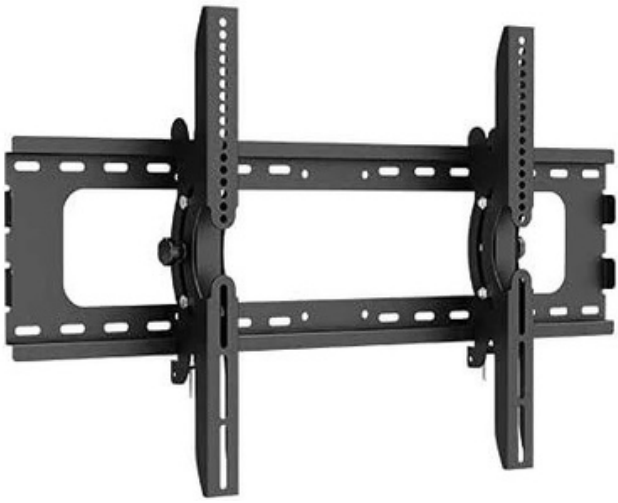

TV WALL MOUNT

HAM-134

PTS0011

Product Size: 440*430*50mm

TV Size: 25"-55"

HAM-134B

Product Size: 1230*625*35mm

TV Size: 42"-110"

Fit Screen Size: 32-70"

TV WALL MOUNT

HAM-901

Product Size: 750x425x55mm
Suggested TV Size: 37-85"

HAM-902

Product Size: 750x425x55mm
Suggested TV Size: 37-85"

HAM-999

Product Size: 450*420*210mm
Suggested TV Size: 25-55"

TV WALL MOUNT

HAM-888

Product Size: 650x420x200mm
Suggested TV Size: 32-70"

HAM-1075

Fit Screen Size: 43"-90"

HAM-1175

Fit Screen Size: 37"-80"

TV WALL MOUNT

HAM-501

Fit Screen Size: 37"-85"

HAM-502

Fit Screen Size: 23"-55"

HAM-503

Fit Screen Size: 23"-42"

TV WALL MOUNT

HAM-504