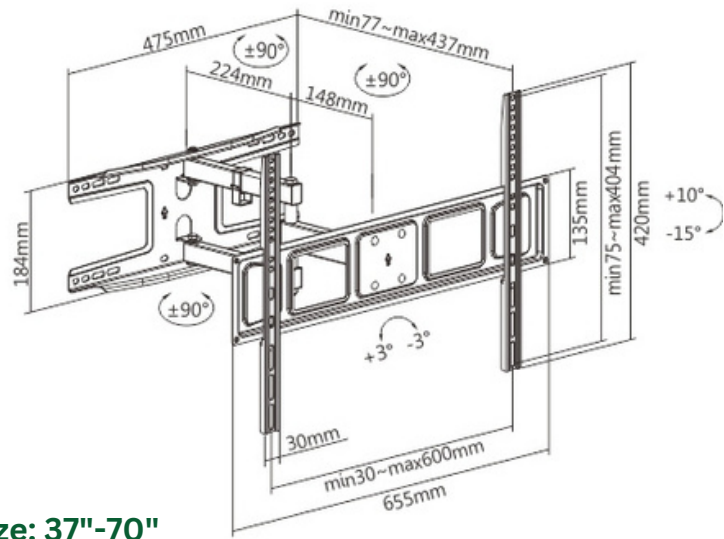

Fit Screen Size: 32"-55"

HAM-505

Fit Screen Size: 37"-75"

HAM-076

Fit Screen Size: 37"-70"

TV WALL MOUNT

HMD-741

Fit Screen Size: 37"-70"