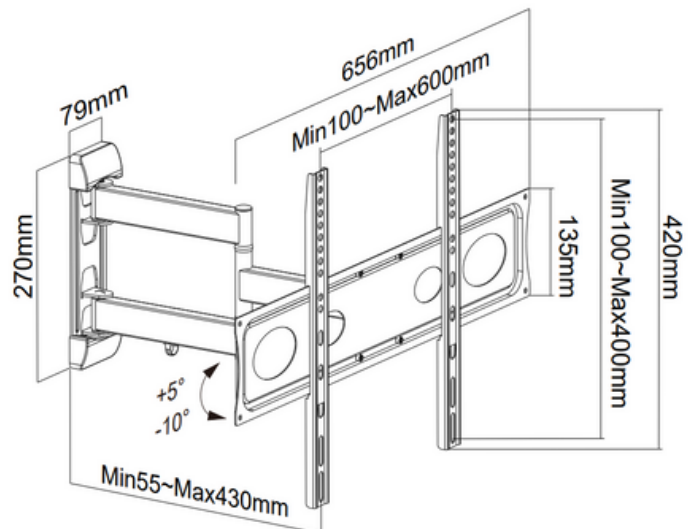

TV WALL MOUNT

HMD-511

Fit Screen Size: 14"-42"

HMD-512

Fit Screen Size: 26"-63"

HMD-513

Fit Screen Size: 40"-80"

TV WALL MOUNT

HMD-514

Fit Screen Size: 26"-55"

HMD-515

Fit Screen Size: 26"-65"

HMD-516

Fit Screen Size: 26"-55"

TV WALL MOUNT

MNL-502BB

Fit Screen Size: 25"-55"

MNL-503BB

Fit Screen Size: 25"-50"

MNL-504BB

Fit Screen Size: 32"-60"

TV WALL MOUNT

HMD-408BB

Fit Screen Size: 32"-70"

HAM-875

Dimensions (mm)

Fit Screen Size: 43"-90"

HMD-772

Dimensions (mm)

Fit Screen Size: 43"-90"

TV WALL MOUNT

HMD-960