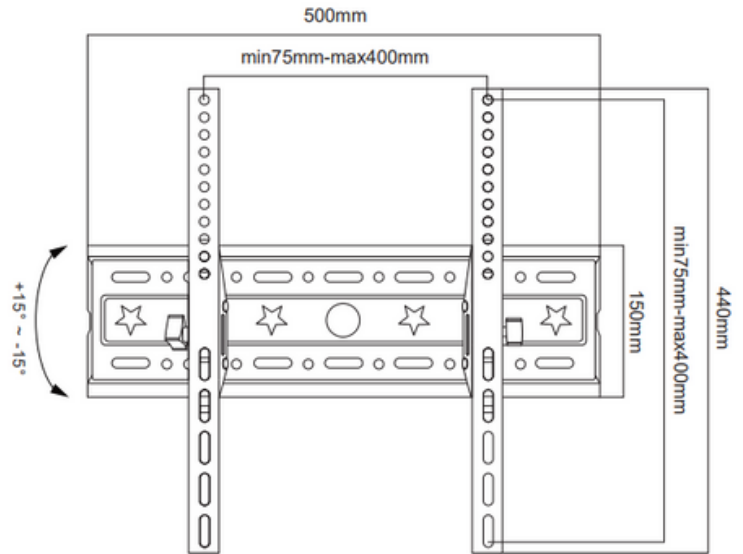

Fit Screen Size: 25"-55"

MNL-503BB

Fit Screen Size: 25"-50"

MNL-504BB

Fit Screen Size: 32"-60"

TV WALL MOUNT

HMD-408BB

Fit Screen Size: 32"-70"

HAM-875

Dimensions (mm)

Fit Screen Size: 43"-90"

HMD-772

Dimensions (mm)

Fit Screen Size: 43"-90"

TV WALL MOUNT

HMD-960

MNL-165

Fit Screen Size: 42"-90"

HMD-795

Fit Screen Size: 70"-150"

TV WALL MOUNT

HMD-708

Fit Screen Size: 43"-70"

HMD-958

Fit Screen Size: 60"-110"

HMD-959

Fit Screen Size: 60"-110"

TV WALL MOUNT

HMD-521

Fit Screen Size: 26"-70"

HMD-522

Fit Screen Size: 32"-80"