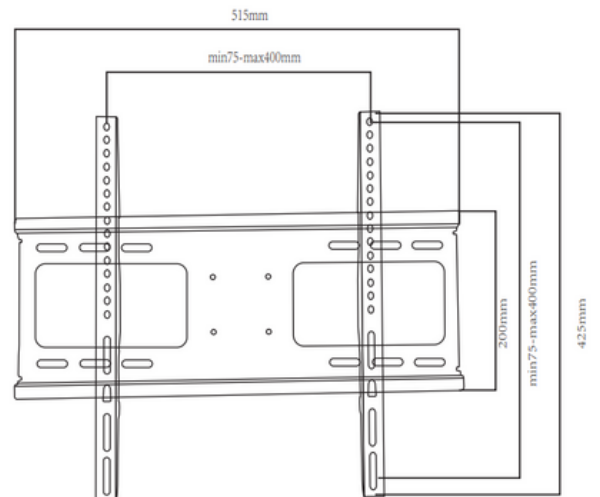

TV WALL MOUNT

HMD-511

Fit Screen Size: 14"-42"

HMD-512

Fit Screen Size: 26"-63"

HMD-513

Fit Screen Size: 40"-80"

TV WALL MOUNT

HMD-514

Fit Screen Size: 26"-55"

HMD-515

Fit Screen Size: 26"-65"

HMD-516

Fit Screen Size: 26"-55"

TV WALL MOUNT

MNL-502BB

Fit Screen Size: 25"-55"

MNL-503BB

Fit Screen Size: 25"-50"

MNL-504BB

Fit Screen Size: 32"-60"

TV WALL MOUNT

HMD-408BB

Fit Screen Size: 32"-70"

HAM-875

Dimensions (mm)

Fit Screen Size: 43"-90"

HMD-772

Dimensions (mm)

Fit Screen Size: 43"-90"

TV WALL MOUNT

HMD-960