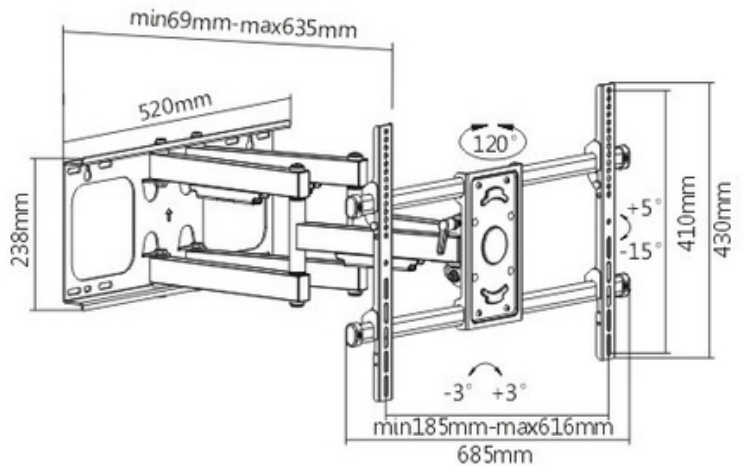

Fit Screen Size: 32"-55"

HAM-505

Fit Screen Size: 37"-75"

HAM-076

Fit Screen Size: 37"-70"

TV WALL MOUNT

HMD-741

Fit Screen Size: 37"-70"

HMD-742

Fit Screen Size: 37"-70"

HAM-786

Fit Screen Size: 37"-75"

TV WALL MOUNT

HAM-710

Fit Screen Size: 37"-70"

HMD-725

Fit Screen Size: 37"-80"

HAM-775

Fit Screen Size: 37"-80"

TV WALL MOUNT

HAM-184

Fit Screen Size: 60"-100"

HAM-189

Fit Screen Size: 37"-70"