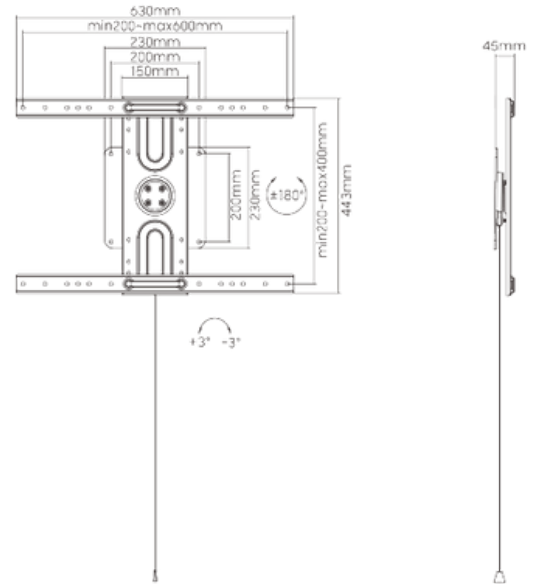

HMD-742

Fit Screen Size: 37"-70"

HAM-786

Fit Screen Size: 37"-75"

TV WALL MOUNT

HAM-710

Fit Screen Size: 37"-70"

HMD-725

Fit Screen Size: 37"-80"

HAM-775

Fit Screen Size: 37"-80"

TV WALL MOUNT

HAM-184

Fit Screen Size: 60"-100"

HAM-189

Fit Screen Size: 37"-70"

HMD-514

Fit Screen Size: 26"-55"

HMD-515

Fit Screen Size: 26"-65"

HMD-516

Fit Screen Size: 26"-55"

TV WALL MOUNT

MNL-502BB

HAM-875

Dimensions (mm)

Fit Screen Size: 43"-90"

HMD-772

Dimensions (mm)

Fit Screen Size: 43"-90"

TV WALL MOUNT

HMD-960