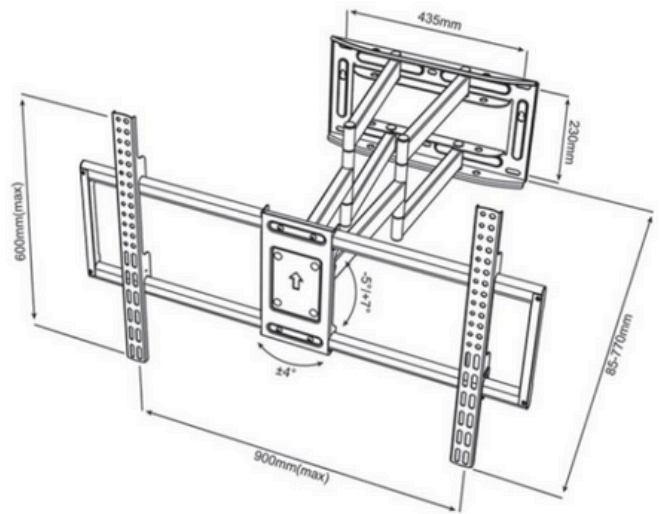

Fit Screen Size: 25"-55"

MNL-503BB

Fit Screen Size: 25"-50"

MNL-504BB

Fit Screen Size: 32"-60"

TV WALL MOUNT

HMD-408BB

Fit Screen Size: 32"-70"

HAM-875

Dimensions (mm)

Fit Screen Size: 43"-90"

HMD-772

Dimensions (mm)

Fit Screen Size: 43"-90"

TV WALL MOUNT

HMD-960

Fit Screen Size: 50"-120"

HAM-810

Fit Screen Size: 32"-55"

HAM-163

Fit Screen Size: 32"-70"

TV WALL MOUNT

HAM-162

Fit Screen Size: 32"-60"