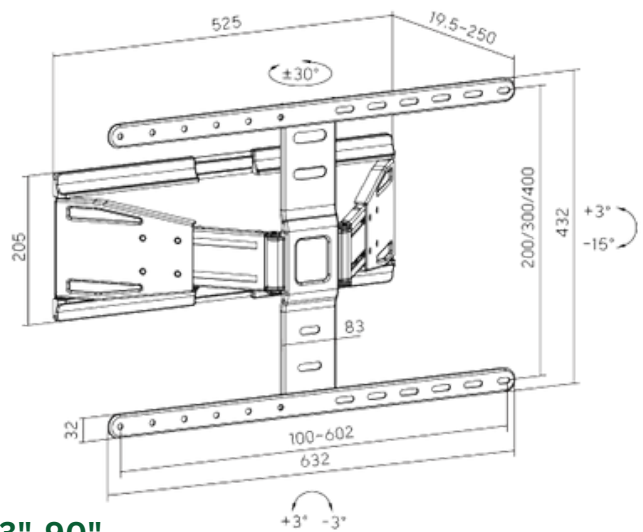

Fit Screen Size: 25"-55"

MNL-503BB

Fit Screen Size: 25"-50"

MNL-504BB

Fit Screen Size: 32"-60"

TV WALL MOUNT

HMD-408BB

Fit Screen Size: 32"-70"

HAM-875

Dimensions (mm)

Fit Screen Size: 43"-90"

HMD-772

Dimensions (mm)

Fit Screen Size: 43"-90"

TV WALL MOUNT

HMD-960

Fit Screen Size: 50"-120"

HAM-810

Fit Screen Size: 32"-55"

HAM-163

Fit Screen Size: 32"-70"

TV WALL MOUNT

HAM-162

Fit Screen Size: 32"-60"