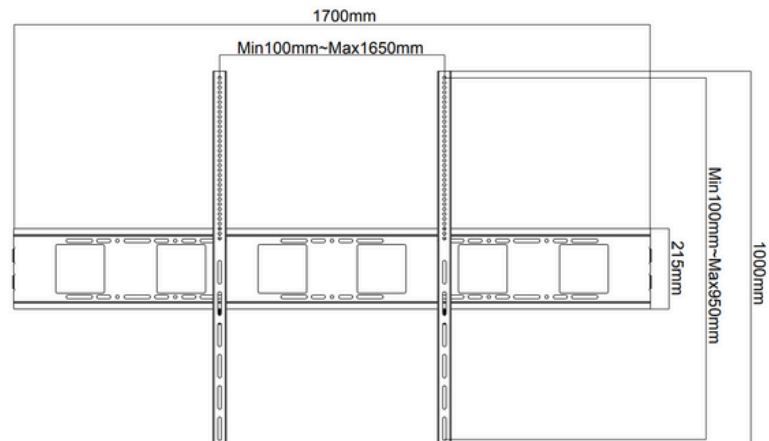

Fit Screen Size: 25"-55"

MNL-503BB

Fit Screen Size: 25"-50"

MNL-504BB

Fit Screen Size: 32"-60"

TV WALL MOUNT

HMD-408BB

Fit Screen Size: 32"-70"

HAM-875

Dimensions (mm)

Fit Screen Size: 43"-90"

HMD-772

Dimensions (mm)

Fit Screen Size: 43"-90"

TV WALL MOUNT

HMD-960

Fit Screen Size: 50"-120"

HAM-810

Fit Screen Size: 32"-55"

HAM-163

Fit Screen Size: 32"-70"

TV WALL MOUNT

HAM-162

Fit Screen Size: 32"-60"

MNL-165

Fit Screen Size: 42"-90"

HMD-795

Fit Screen Size: 70"-150"

TV WALL MOUNT

HMD-708

Fit Screen Size: 43"-70"

HMD-958