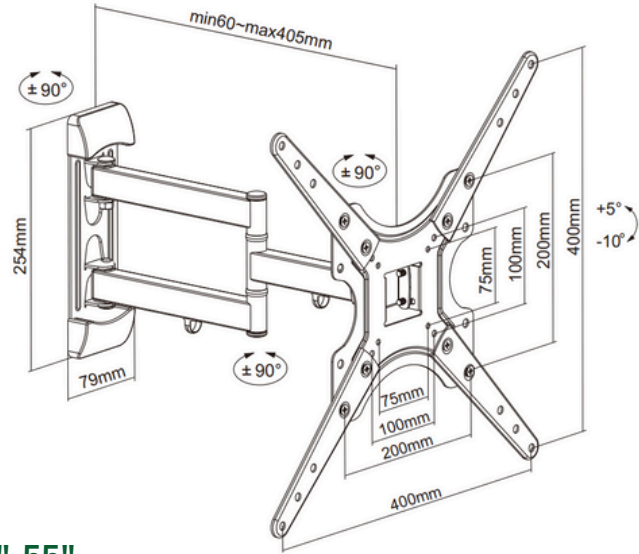

TV WALL MOUNT

HMD-511

Fit Screen Size: 14"-42"

HMD-512

Fit Screen Size: 26"-63"

HMD-513

Fit Screen Size: 40"-80"

TV WALL MOUNT

HMD-514

Fit Screen Size: 26"-55"

HMD-515

Fit Screen Size: 26"-65"

HMD-516

Fit Screen Size: 26"-55"

TV WALL MOUNT

MNL-502BB

Fit Screen Size: 25"-55"

MNL-503BB

Fit Screen Size: 25"-50"

MNL-504BB

Fit Screen Size: 32"-60"

TV WALL MOUNT

HMD-408BB

Fit Screen Size: 32"-70"

HAM-875

Dimensions (mm)

Fit Screen Size: 43"-90"

HMD-772

Dimensions (mm)

Fit Screen Size: 43"-90"

TV WALL MOUNT

HMD-960