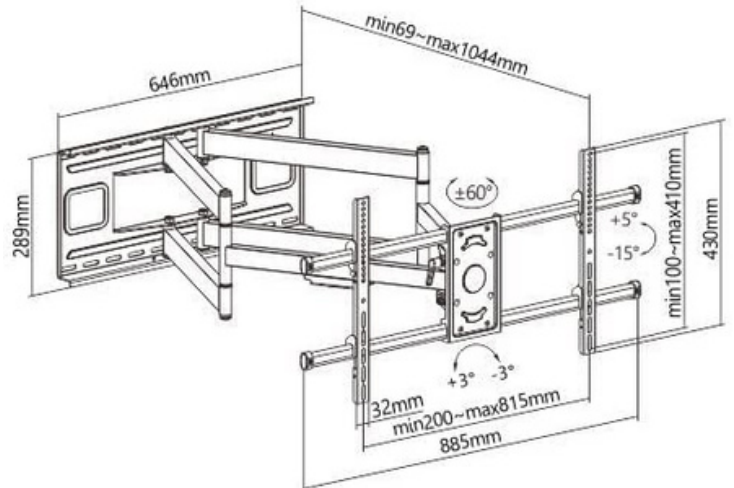

TV WALL MOUNT

HAM-134

PTS0011

Product Size: 440*430*50mm

TV Size: 25"-55"

HAM-134B

Product Size: 1230*625*35mm

TV Size: 42"-110"

Fit Screen Size: 32-70"

TV WALL MOUNT

HAM-901

Product Size: 750x425x55mm
Suggested TV Size: 37-85"

HAM-902

Product Size: 750x425x55mm
Suggested TV Size: 37-85"

HAM-999

Product Size: 450*420*210mm
Suggested TV Size: 25-55"

TV WALL MOUNT

HAM-888

Product Size: 650x420x200mm
Suggested TV Size: 32-70"

HAM-1075

Fit Screen Size: 43"-90"

HAM-1175

Fit Screen Size: 37"-80"

TV WALL MOUNT