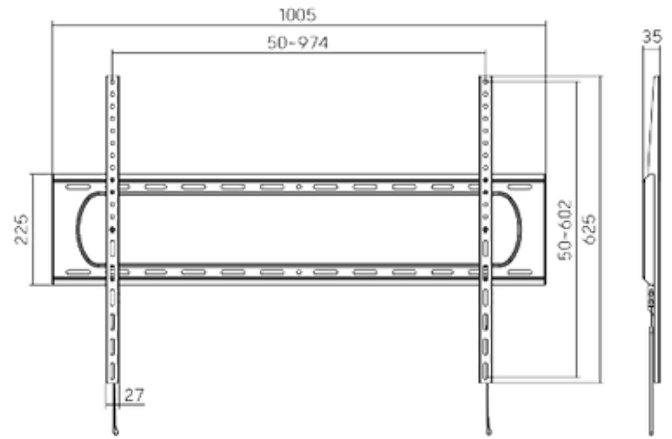

HAM-900

Fit Screen Size: 60"-100"

TV WALL MOUNT

HAM-975

Fit Screen Size: 50"-100"

HAM-2026

Fit Screen Size: 60"-100"

HAM-2027

Fit Screen Size: 60"-100"

TV WALL MOUNT

HMD-200

Fit Screen Size: 60"-120"

HMD-788

Fit Screen Size: 37"-75"

HMD-300

Fit Screen Size: 43"-80"

TV WALL MOUNT

HMD-511

Fit Screen Size: 14"-42"

HMD-512

Fit Screen Size: 26"-63"

HMD-513

Fit Screen Size: 40"-80"

TV WALL MOUNT