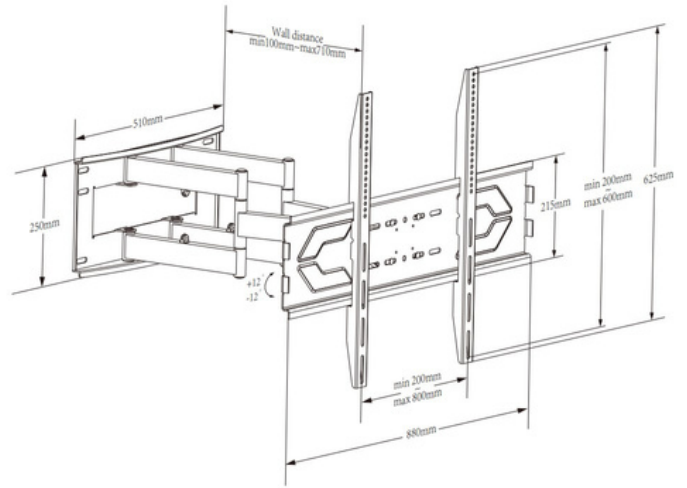

TV WALL MOUNT

HAM-134

PTS0011

Product Size: 440*430*50mm

TV Size: 25"-55"

HAM-134B

Product Size: 1230*625*35mm

TV Size: 42"-110"

HAM-408

Fit Screen Size: 32"-70"

TV WALL MOUNT

HAM-701

Product Size: 880*630* (100-710)mm
TV Size: 50-100"

HMD-744

Fit Screen Size: 60"-120"

HAM-164

Fit Screen Size: 32-70"

TV WALL MOUNT

HAM-901

Product Size: 750x425x55mm
Suggested TV Size: 37-85"

HAM-902

Product Size: 750x425x55mm
Suggested TV Size: 37-85"

HAM-999

Product Size: 450*420*210mm
Suggested TV Size: 25-55"

TV WALL MOUNT

HAM-888

Product Size: 650x420x200mm
Suggested TV Size: 32-70"

HAM-1075

Fit Screen Size: 43"-90"

HAM-1175

Fit Screen Size: 37"-80"

TV WALL MOUNT