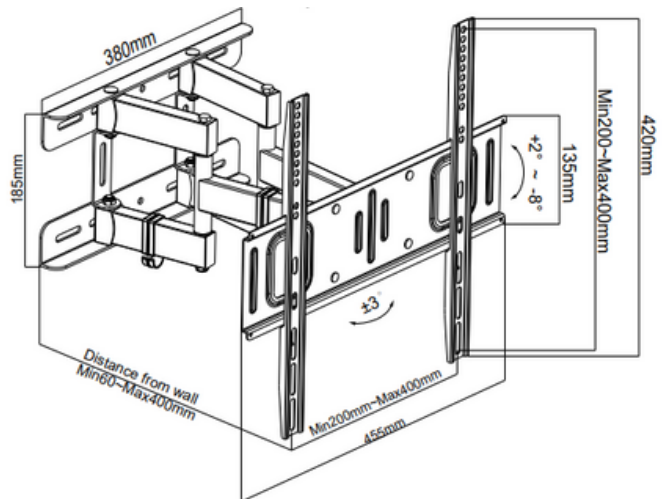

Fit Screen Size: 25"-55"

MNL-503BB

Fit Screen Size: 25"-50"

MNL-504BB

Fit Screen Size: 32"-60"

TV WALL MOUNT

HMD-408BB

Fit Screen Size: 32"-70"

HAM-875

Dimensions (mm)

Fit Screen Size: 43"-90"

HMD-772

Dimensions (mm)

Fit Screen Size: 43"-90"

TV WALL MOUNT

HMD-960

Fit Screen Size: 50"-120"

HAM-810

Fit Screen Size: 32"-55"

HAM-163

Fit Screen Size: 32"-70"

TV WALL MOUNT

HAM-162

Fit Screen Size: 32"-60"