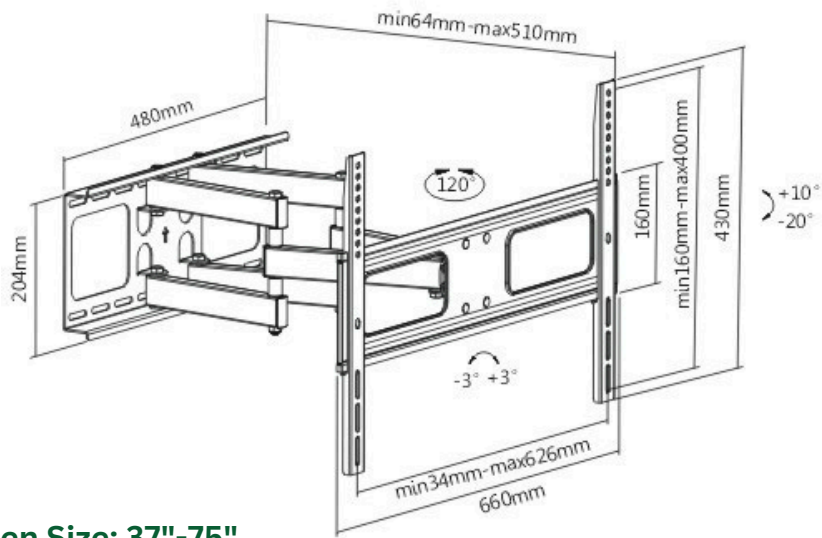

TV WALL MOUNT

HAM-888

Product Size: 650x420x200mm
Suggested TV Size: 32-70"

HAM-1075

Fit Screen Size: 43"-90"

HAM-1175

Fit Screen Size: 37"-80"

TV WALL MOUNT

HAM-501

Fit Screen Size: 37"-85"

HAM-502

Fit Screen Size: 23"-55"

HAM-503

Fit Screen Size: 23"-42"

TV WALL MOUNT

HAM-504

Fit Screen Size: 32"-55"

HAM-505

Fit Screen Size: 37"-75"

HAM-076

Fit Screen Size: 37"-70"

TV WALL MOUNT

HMD-741

Fit Screen Size: 37"-70"