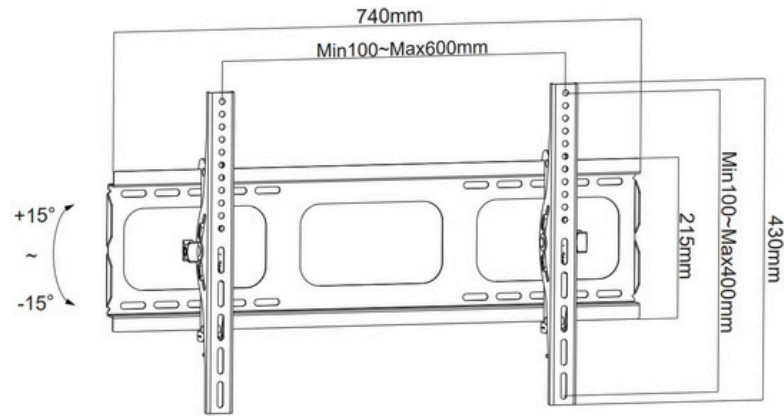

TV WALL MOUNT

HAM-134

PTS0011

Product Size: 440*430*50mm

TV Size: 25"-55"

HAM-134B

Product Size: 1230*625*35mm

TV Size: 42"-110"

HAM-408

Fit Screen Size: 32"-70"

TV WALL MOUNT

HAM-701

Product Size: 880*630* (100-710)mm
TV Size: 50-100"

HMD-744

Fit Screen Size: 60"-120"

HAM-164

Fit Screen Size: 32-70"

TV WALL MOUNT

HAM-901

Product Size: 750x425x55mm
Suggested TV Size: 37-85"

HAM-902

Product Size: 750x425x55mm
Suggested TV Size: 37-85"

HAM-999

Product Size: 450*420*210mm
Suggested TV Size: 25-55"

TV WALL MOUNT

HAM-888

Product Size: 650x420x200mm
Suggested TV Size: 32-70"

HAM-1075

Fit Screen Size: 43"-90"

HAM-1175

Fit Screen Size: 37"-80"

TV WALL MOUNT