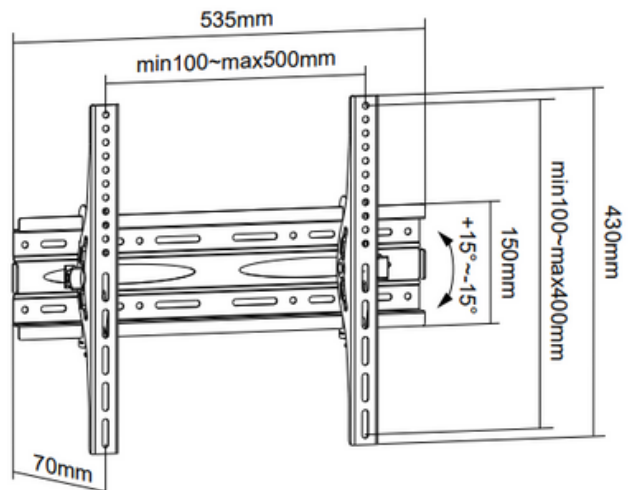

Fit Screen Size: 25"-55"

MNL-503BB

Fit Screen Size: 25"-50"

MNL-504BB

Fit Screen Size: 32"-60"

TV WALL MOUNT

HMD-408BB

Fit Screen Size: 32"-70"

HAM-875

Dimensions (mm)

Fit Screen Size: 43"-90"

HMD-772

Dimensions (mm)

Fit Screen Size: 43"-90"

TV WALL MOUNT

HMD-960

Fit Screen Size: 50"-120"

HAM-810

Fit Screen Size: 32"-55"

HAM-163

Fit Screen Size: 32"-70"

TV WALL MOUNT

HAM-162

Fit Screen Size: 32"-60"