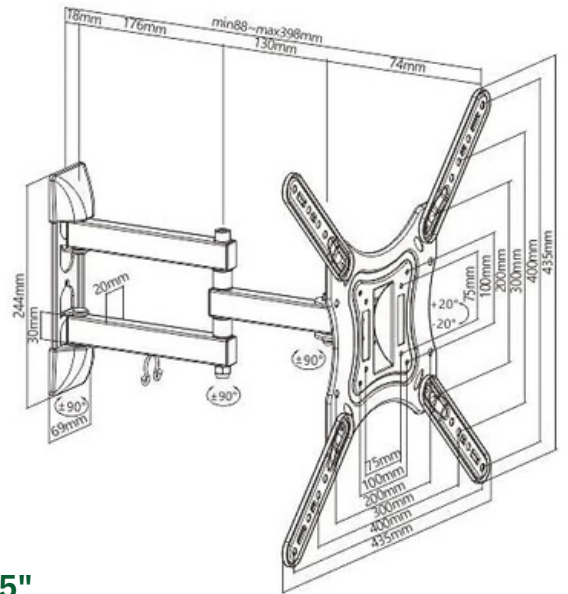

Fit Screen Size: 32-70"

TV WALL MOUNT

HAM-901

Product Size: 750x425x55mm
Suggested TV Size: 37-85"

HAM-902

Product Size: 750x425x55mm
Suggested TV Size: 37-85"

HAM-999

Product Size: 450*420*210mm
Suggested TV Size: 25-55"

TV WALL MOUNT

HAM-888

Product Size: 650x420x200mm
Suggested TV Size: 32-70"

HAM-1075

Fit Screen Size: 43"-90"

HAM-1175

Fit Screen Size: 37"-80"

TV WALL MOUNT

HAM-501

Fit Screen Size: 37"-85"

HAM-502

Fit Screen Size: 23"-55"

HAM-503

Fit Screen Size: 23"-42"

TV WALL MOUNT

HAM-504