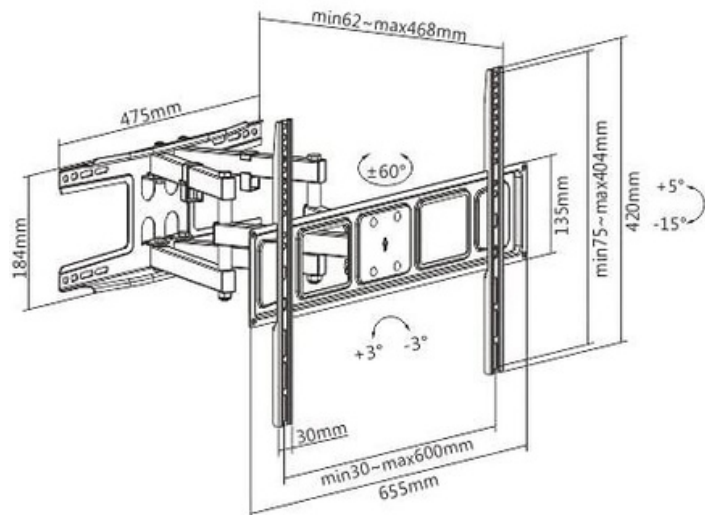

TV WALL MOUNT

HAM-134

PTS0011

Product Size: 440*430*50mm

TV Size: 25"-55"

HAM-134B

Product Size: 1230*625*35mm

TV Size: 42"-110"

HAM-408

Fit Screen Size: 32"-70"

TV WALL MOUNT

HAM-701

Product Size: 880*630* (100-710)mm
TV Size: 50-100"

HMD-744

Fit Screen Size: 60"-120"

HAM-164

TV WALL MOUNT

HAM-888

Product Size: 650x420x200mm
Suggested TV Size: 32-70"

HAM-1075

Fit Screen Size: 43"-90"

HAM-1175

Fit Screen Size: 37"-80"

TV WALL MOUNT