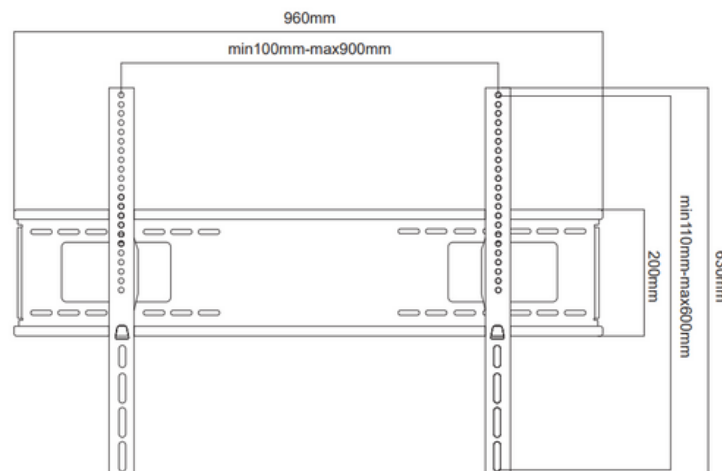

Fit Screen Size: 25"-55"

MNL-503BB

Fit Screen Size: 25"-50"

MNL-504BB

Fit Screen Size: 32"-60"

TV WALL MOUNT

HMD-408BB

Fit Screen Size: 32"-70"

MNL-165

Fit Screen Size: 42"-90"

HMD-795

Fit Screen Size: 70"-150"

TV WALL MOUNT

HMD-708

Fit Screen Size: 43"-70"

HMD-958

Fit Screen Size: 60"-110"

HMD-959

Fit Screen Size: 60"-110"

TV WALL MOUNT

HMD-521

Fit Screen Size: 26"-70"

HMD-522

Fit Screen Size: 32"-80"

HMD-523

Fit Screen Size: 60"-120"

 www.hamoodtv.com

 sales@hamoodtv.com

 +966 591690076