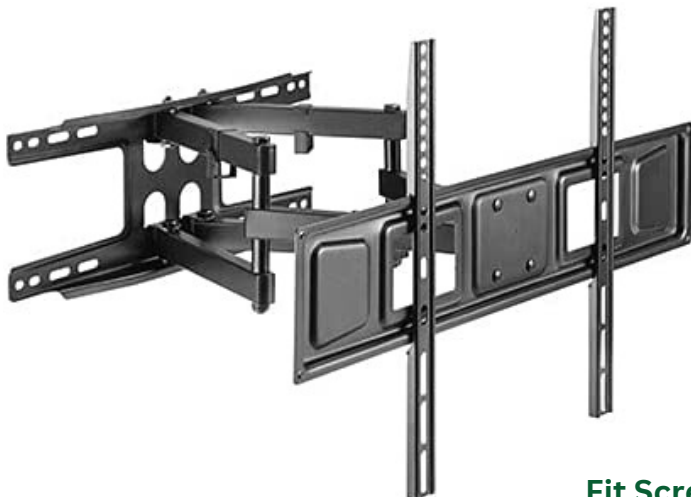

TV WALL MOUNT

HAM-134

PTS0011

Product Size: 440*430*50mm

TV Size: 25"-55"

HAM-134B

Product Size: 1230*625*35mm

TV Size: 42"-110"

HAM-408

Fit Screen Size: 32"-70"

TV WALL MOUNT

HAM-701

Product Size: 880*630* (100-710)mm
TV Size: 50-100"

HMD-744

Fit Screen Size: 60"-120"

HAM-164

Fit Screen Size: 32-70"

TV WALL MOUNT

HAM-901

Product Size: 750x425x55mm
Suggested TV Size: 37-85"

HAM-902

Product Size: 750x425x55mm
Suggested TV Size: 37-85"

HAM-999

Product Size: 450*420*210mm
Suggested TV Size: 25-55"

TV WALL MOUNT

HAM-888

Product Size: 650x420x200mm
Suggested TV Size: 32-70"

HAM-1075

Fit Screen Size: 43"-90"

HAM-1175

Fit Screen Size: 37"-80"

TV WALL MOUNT