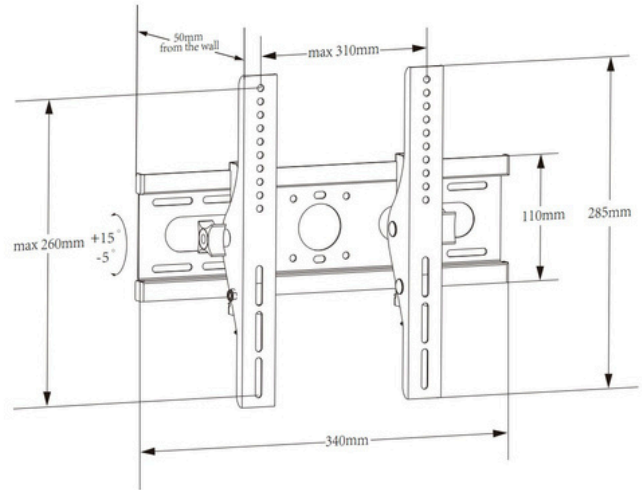

TV WALL MOUNT

HAM-134

PTS0011

Product Size: 440*430*50mm

TV Size: 25"-55"

HAM-134B

Product Size: 1230*625*35mm

TV Size: 42"-110"

Fit Screen Size: 32-70"

TV WALL MOUNT

HAM-901

Product Size: 750x425x55mm
Suggested TV Size: 37-85"

HAM-902

Product Size: 750x425x55mm
Suggested TV Size: 37-85"

HAM-999

Product Size: 450*420*210mm
Suggested TV Size: 25-55"

TV WALL MOUNT

HAM-888

Product Size: 650x420x200mm
Suggested TV Size: 32-70"

HAM-1075

Fit Screen Size: 43"-90"

HAM-1175

Fit Screen Size: 37"-80"

TV WALL MOUNT