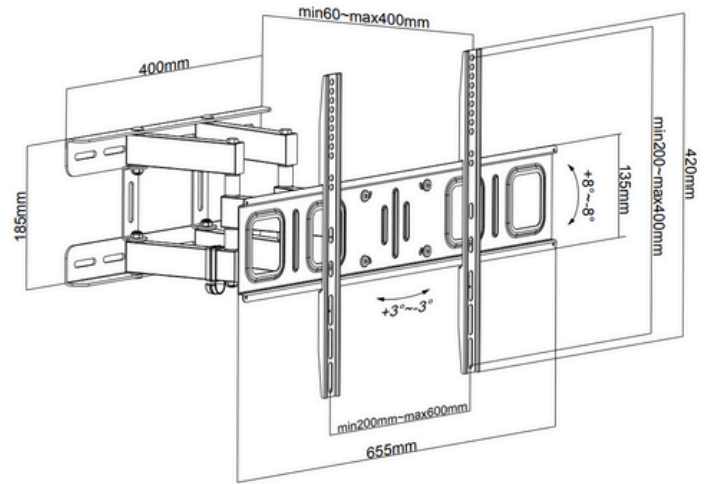

HMD-514

Fit Screen Size: 26"-55"

HMD-515

Fit Screen Size: 26"-65"

HMD-516

Fit Screen Size: 26"-55"

TV WALL MOUNT

MNL-502BB

Fit Screen Size: 25"-55"

MNL-503BB

Fit Screen Size: 25"-50"

MNL-504BB

Fit Screen Size: 32"-60"

TV WALL MOUNT

HMD-408BB

Fit Screen Size: 32"-70"

HAM-875

Dimensions (mm)

Fit Screen Size: 43"-90"

HMD-772

Dimensions (mm)

Fit Screen Size: 43"-90"

TV WALL MOUNT

HMD-960