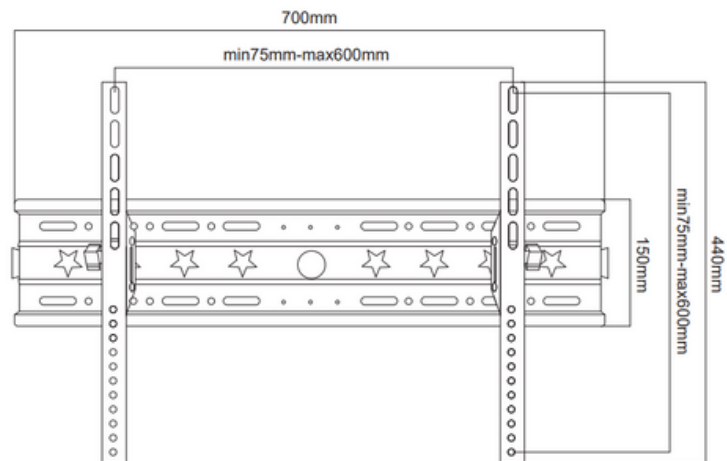

MNL-165

Fit Screen Size: 42"-90"

HMD-795

Fit Screen Size: 70"-150"

TV WALL MOUNT

HMD-708

Fit Screen Size: 43"-70"

HMD-958

Fit Screen Size: 60"-110"

HMD-959

Fit Screen Size: 60"-110"

TV WALL MOUNT

HMD-521

Fit Screen Size: 26"-70"

HMD-522

Fit Screen Size: 32"-80"

HMD-523

Fit Screen Size: 60"-120"

 www.hamoodtv.com

 sales@hamoodtv.com

 +966 591690076