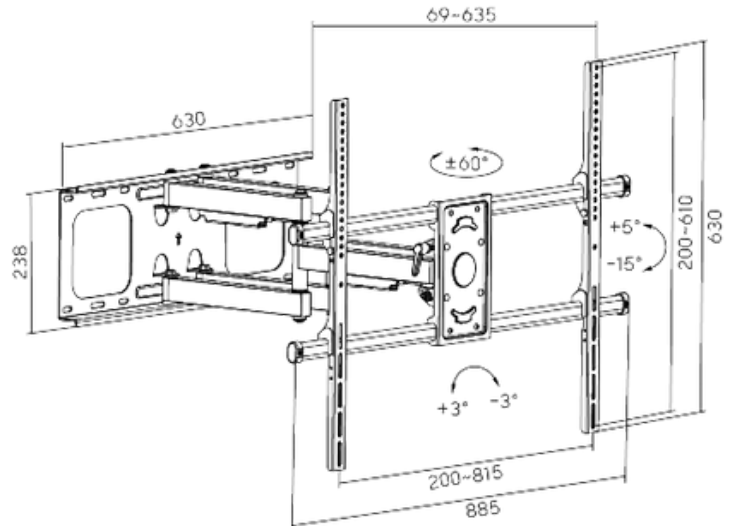

Fit Screen Size: 37"-80"

HAM-775

Fit Screen Size: 37"-80"

TV WALL MOUNT

HAM-184

Fit Screen Size: 60"-100"

HAM-189

Fit Screen Size: 37"-70"

HAM-900

Fit Screen Size: 60"-100"

TV WALL MOUNT

HAM-975

Fit Screen Size: 50"-100"

HAM-2026

Fit Screen Size: 60"-100"

HAM-2027