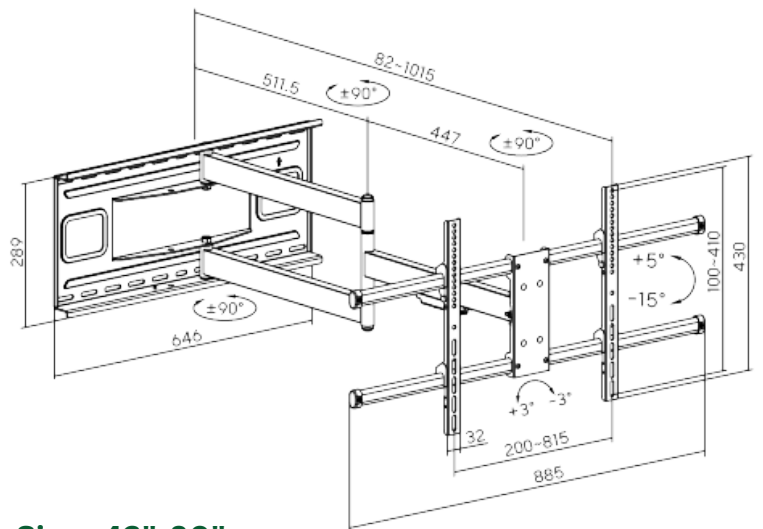

Fit Screen Size: 60"-100"

TV WALL MOUNT

HMD-200

Fit Screen Size: 60"-120"

HMD-788

Fit Screen Size: 37"-75"

HMD-300

Fit Screen Size: 43"-80"

TV WALL MOUNT

HMD-511

Fit Screen Size: 14"-42"

HMD-512

Fit Screen Size: 26"-63"

HMD-513

Fit Screen Size: 40"-80"

TV WALL MOUNT