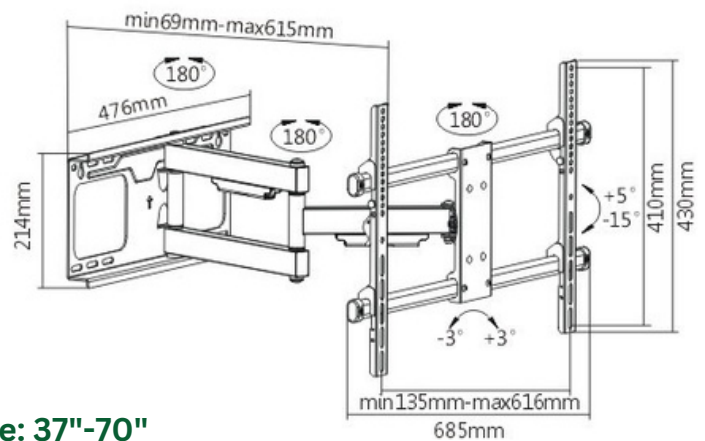

TV WALL MOUNT

HAM-888

Product Size: 650x420x200mm
Suggested TV Size: 32-70"

HAM-1075

Fit Screen Size: 43"-90"

HAM-1175

Fit Screen Size: 37"-80"

TV WALL MOUNT

HAM-501

Fit Screen Size: 37"-85"

HAM-502

Fit Screen Size: 23"-55"

HAM-503

Fit Screen Size: 23"-42"

TV WALL MOUNT

HAM-504

Fit Screen Size: 32"-55"

HAM-505

Fit Screen Size: 37"-75"

HAM-076

Fit Screen Size: 37"-70"

TV WALL MOUNT

HMD-741

Fit Screen Size: 37"-70"