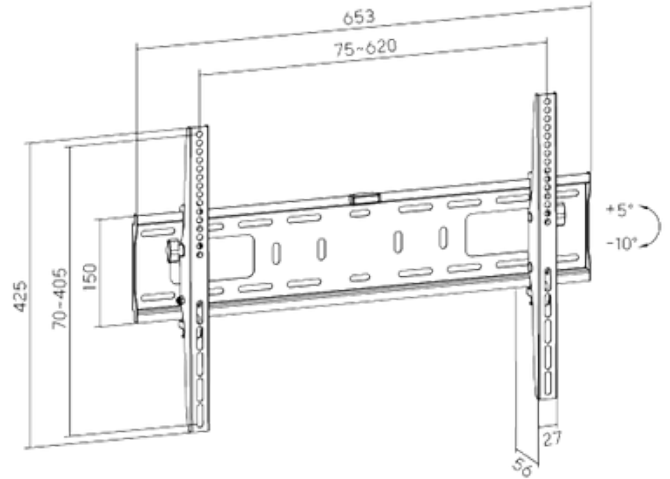

HMD-742

Fit Screen Size: 37"-70"

HAM-786

Fit Screen Size: 37"-75"

TV WALL MOUNT

HAM-710

Fit Screen Size: 37"-70"

HMD-725

Fit Screen Size: 37"-80"

HAM-775

Fit Screen Size: 37"-80"

TV WALL MOUNT

HAM-184

Fit Screen Size: 60"-100"

HAM-189

Fit Screen Size: 37"-70"