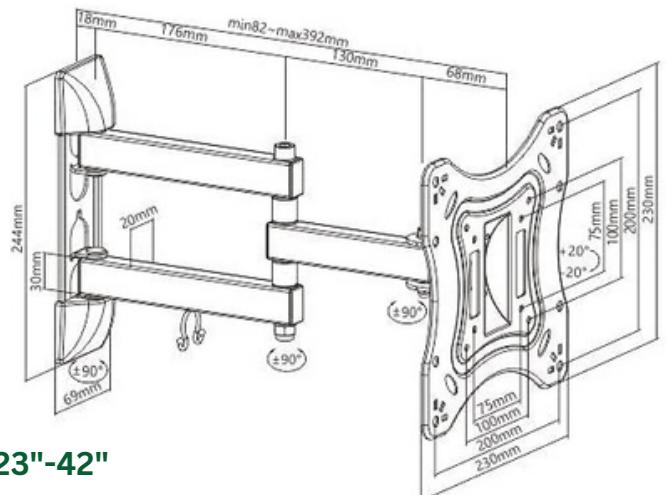

TV WALL MOUNT

HAM-888

Product Size: 650x420x200mm
Suggested TV Size: 32-70"

HAM-1075

Fit Screen Size: 43"-90"

HAM-1175

Fit Screen Size: 37"-80"

TV WALL MOUNT

HAM-501

Fit Screen Size: 37"-85"

HAM-502

Fit Screen Size: 23"-55"

HAM-503

Fit Screen Size: 23"-42"

TV WALL MOUNT

HAM-504

Fit Screen Size: 32"-55"

HAM-505

Fit Screen Size: 37"-75"

HAM-076

Fit Screen Size: 37"-70"

TV WALL MOUNT

HMD-741

Fit Screen Size: 37"-70"