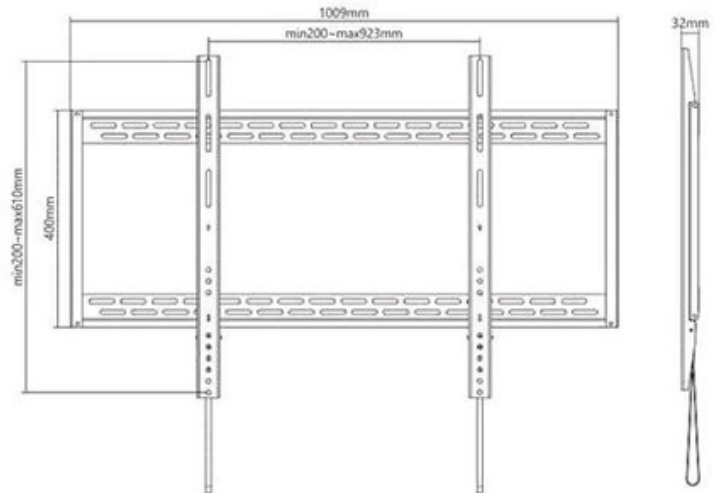

HAM-900

Fit Screen Size: 60"-100"

TV WALL MOUNT

HAM-975

Fit Screen Size: 50"-100"

HAM-2026

Fit Screen Size: 60"-100"

HAM-2027

Fit Screen Size: 60"-100"

TV WALL MOUNT

HMD-200

Fit Screen Size: 60"-120"

HMD-788

Fit Screen Size: 37"-75"

HMD-300

Fit Screen Size: 43"-80"