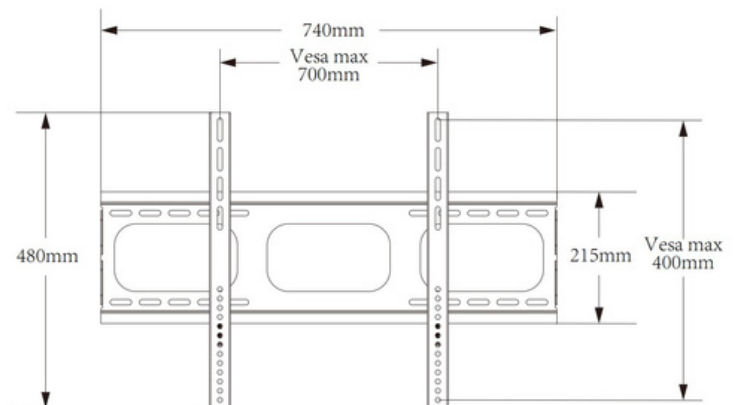

TV WALL MOUNT

HAM-134

PTS0011

Product Size: 440*430*50mm

TV Size: 25"-55"

HAM-134B

Product Size: 1230*625*35mm

TV Size: 42"-110"

Fit Screen Size: 32-70"

TV WALL MOUNT

HAM-901

Product Size: 750x425x55mm
Suggested TV Size: 37-85"

HAM-902

Product Size: 750x425x55mm
Suggested TV Size: 37-85"

HAM-999

Product Size: 450*420*210mm
Suggested TV Size: 25-55"

TV WALL MOUNT

HAM-888

Product Size: 650x420x200mm
Suggested TV Size: 32-70"

HAM-1075

Fit Screen Size: 43"-90"

HAM-1175

Fit Screen Size: 37"-80"

TV WALL MOUNT