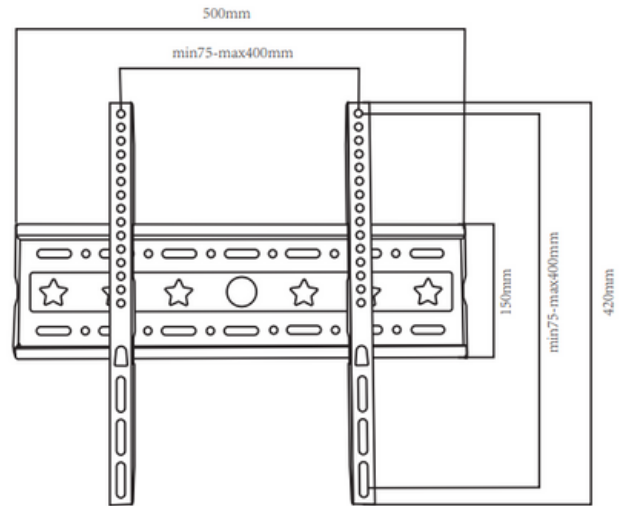

Fit Screen Size: 60"-100"

TV WALL MOUNT

HMD-200

Fit Screen Size: 60"-120"

HMD-788

Fit Screen Size: 37"-75"

HMD-300

Fit Screen Size: 43"-80"

TV WALL MOUNT

HMD-511

Fit Screen Size: 14"-42"

HMD-512

Fit Screen Size: 26"-63"

HMD-513

Fit Screen Size: 40"-80"

TV WALL MOUNT

HMD-514

Fit Screen Size: 26"-55"

HMD-515

Fit Screen Size: 26"-65"

HMD-516

Fit Screen Size: 26"-55"

TV WALL MOUNT

MNL-502BB

Fit Screen Size: 25"-55"

MNL-503BB

Fit Screen Size: 25"-50"

MNL-504BB

Fit Screen Size: 32"-60"

TV WALL MOUNT

HMD-408BB

Fit Screen Size: 32"-70"