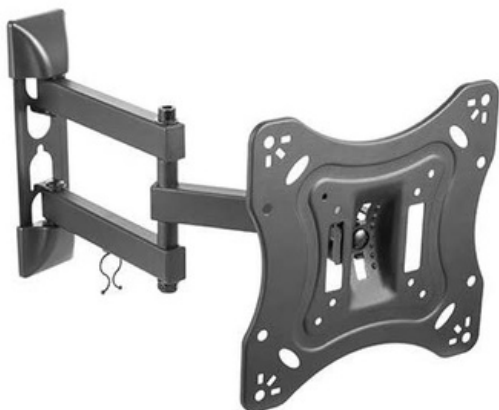

TV WALL MOUNT

HAM-888

Product Size: 650x420x200mm
Suggested TV Size: 32-70"

HAM-1075

Fit Screen Size: 43"-90"

HAM-1175

Fit Screen Size: 37"-80"

TV WALL MOUNT

HAM-501

Fit Screen Size: 37"-85"

HAM-502

Fit Screen Size: 23"-55"

HAM-503

Fit Screen Size: 23"-42"

TV WALL MOUNT

HAM-504

Fit Screen Size: 32"-55"

HAM-505

Fit Screen Size: 37"-75"

HAM-076

Fit Screen Size: 37"-70"

TV WALL MOUNT

HMD-741

Fit Screen Size: 37"-70"