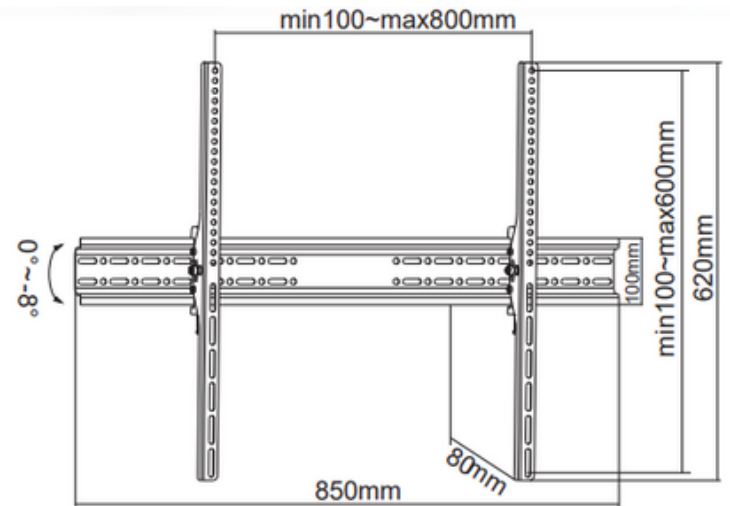

HAM-875

Dimensions (mm)

Fit Screen Size: 43"-90"

HMD-772

Dimensions (mm)

Fit Screen Size: 43"-90"

TV WALL MOUNT

HMD-960

Fit Screen Size: 50"-120"

HAM-810

Fit Screen Size: 32"-55"

HAM-163

Fit Screen Size: 32"-70"

TV WALL MOUNT

HAM-162

Fit Screen Size: 32"-60"

MNL-165

Fit Screen Size: 42"-90"

HMD-795

Fit Screen Size: 70"-150"

TV WALL MOUNT

HMD-708

Fit Screen Size: 43"-70"

HMD-958