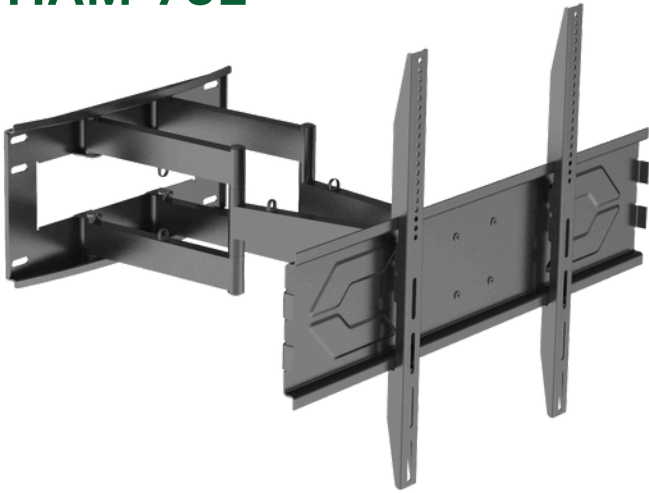

TV WALL MOUNT

HAM-134

PTS0011

Product Size: 440*430*50mm

TV Size: 25"-55"

HAM-134B

Product Size: 1230*625*35mm

TV Size: 42"-110"

HAM-408

Fit Screen Size: 32"-70"

TV WALL MOUNT

HAM-701

Product Size: 880*630* (100-710)mm
TV Size: 50-100"

HMD-744

Fit Screen Size: 60"-120"

HAM-164

Fit Screen Size: 32-70"

TV WALL MOUNT

HAM-901

Product Size: 750x425x55mm
Suggested TV Size: 37-85"

HAM-902

Product Size: 750x425x55mm
Suggested TV Size: 37-85"

HAM-999

Product Size: 450*420*210mm
Suggested TV Size: 25-55"

TV WALL MOUNT

HAM-888

Product Size: 650x420x200mm
Suggested TV Size: 32-70"

HAM-1075

Fit Screen Size: 43"-90"

HAM-1175

Fit Screen Size: 37"-80"

TV WALL MOUNT