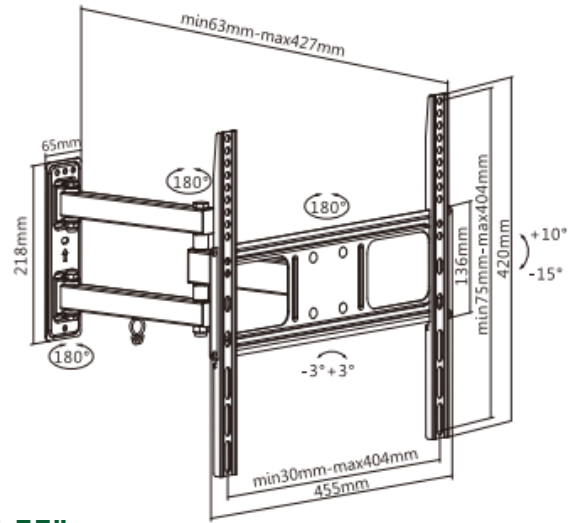

TV WALL MOUNT

HAM-888

Product Size: 650x420x200mm
Suggested TV Size: 32-70"

HAM-1075

Fit Screen Size: 43"-90"

HAM-1175

Fit Screen Size: 37"-80"

TV WALL MOUNT

HAM-501

Fit Screen Size: 37"-85"

HAM-502

Fit Screen Size: 23"-55"

HAM-503

Fit Screen Size: 23"-42"

TV WALL MOUNT

HAM-504

Fit Screen Size: 32"-55"

HAM-505

Fit Screen Size: 37"-75"

HAM-076

Fit Screen Size: 37"-70"

TV WALL MOUNT

HMD-741

Fit Screen Size: 37"-70"