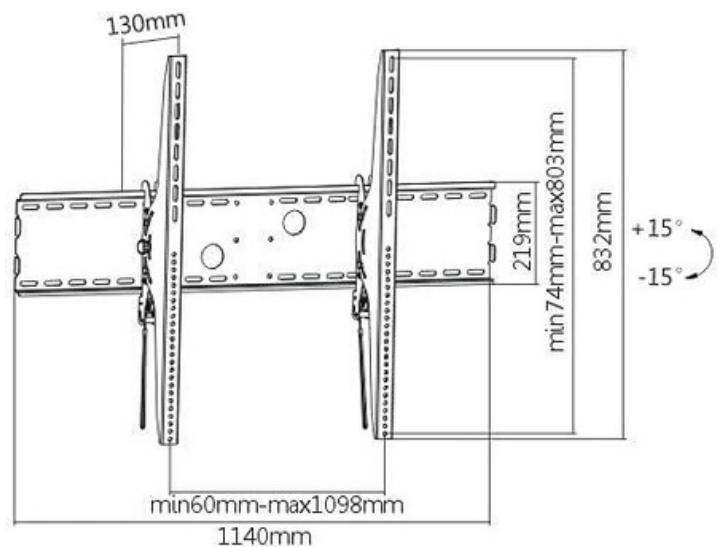

Fit Screen Size: 37"-80"

HAM-775

Fit Screen Size: 37"-80"

TV WALL MOUNT

HAM-184

Fit Screen Size: 60"-100"

HAM-189

Fit Screen Size: 37"-70"

HAM-900

Fit Screen Size: 60"-100"

TV WALL MOUNT

HAM-975

Fit Screen Size: 50"-100"

HAM-2026

Fit Screen Size: 60"-100"

HAM-2027

Fit Screen Size: 60"-100"

TV WALL MOUNT

HMD-200

Fit Screen Size: 60"-120"

HMD-788

Fit Screen Size: 37"-75"

HMD-300

Fit Screen Size: 43"-80"

TV WALL MOUNT

HMD-511

Fit Screen Size: 14"-42"

HMD-512

Fit Screen Size: 26"-63"

HMD-513

Fit Screen Size: 40"-80"

TV WALL MOUNT