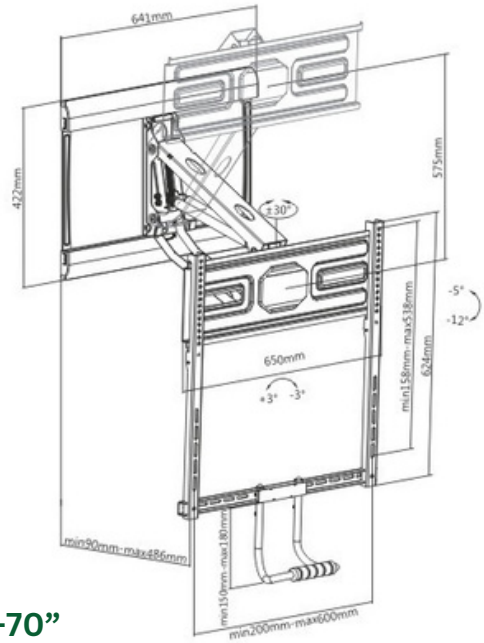

HAM-875

Dimensions (mm)

Fit Screen Size: 43"-90"

HMD-772

Dimensions (mm)

Fit Screen Size: 43"-90"

TV WALL MOUNT

HMD-960

Fit Screen Size: 50"-120"

HAM-810

Fit Screen Size: 32"-55"

HAM-163

Fit Screen Size: 32"-70"

TV WALL MOUNT

HAM-162

Fit Screen Size: 32"-60"

MNL-165

Fit Screen Size: 42"-90"

HMD-795

Fit Screen Size: 70"-150"

TV WALL MOUNT

HMD-708

Fit Screen Size: 43"-70"

HMD-958

Fit Screen Size: 60"-110"

HMD-959

Fit Screen Size: 60"-110"

TV WALL MOUNT

HMD-521

Fit Screen Size: 26"-70"

HMD-522

Fit Screen Size: 32"-80"