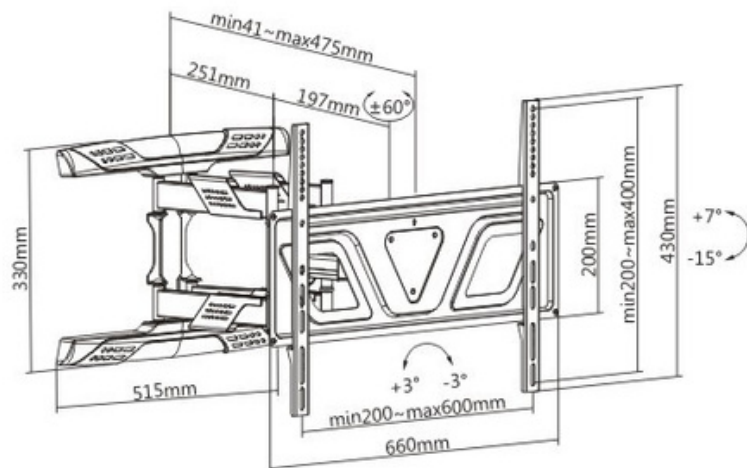

TV WALL MOUNT

HAM-134

PTS0011

Product Size: 440*430*50mm

TV Size: 25"-55"

HAM-134B

Product Size: 1230*625*35mm

TV Size: 42"-110"

Fit Screen Size: 32-70"

TV WALL MOUNT

HAM-901

Product Size: 750x425x55mm
Suggested TV Size: 37-85"

HAM-902

Product Size: 750x425x55mm
Suggested TV Size: 37-85"

HAM-999

Product Size: 450*420*210mm
Suggested TV Size: 25-55"

TV WALL MOUNT

HAM-888

Product Size: 650x420x200mm
Suggested TV Size: 32-70"

HAM-1075

Fit Screen Size: 43"-90"

HAM-1175

Fit Screen Size: 37"-80"

TV WALL MOUNT

HAM-501

Fit Screen Size: 37"-85"

HAM-502

Fit Screen Size: 23"-55"

HAM-503

Fit Screen Size: 23"-42"

TV WALL MOUNT

HAM-504