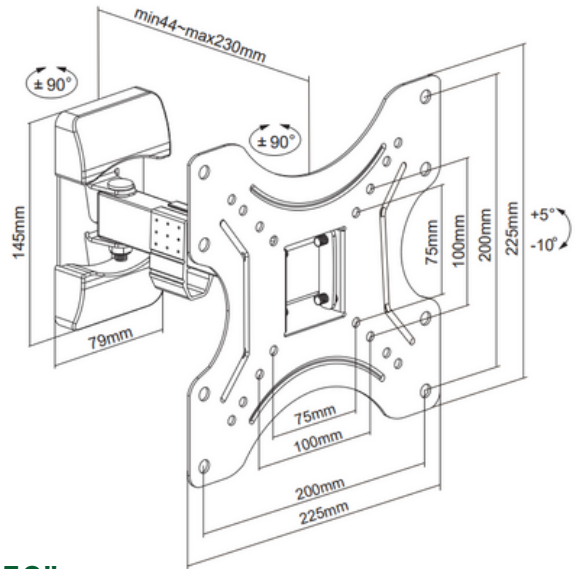

TV WALL MOUNT

HMD-511

Fit Screen Size: 14"-42"

HMD-512

Fit Screen Size: 26"-63"

HMD-513

Fit Screen Size: 40"-80"

TV WALL MOUNT

HMD-514

Fit Screen Size: 26"-55"

HMD-515

Fit Screen Size: 26"-65"

HMD-516

Fit Screen Size: 26"-55"

TV WALL MOUNT

MNL-502BB

Fit Screen Size: 25"-55"

MNL-503BB

Fit Screen Size: 25"-50"

MNL-504BB

Fit Screen Size: 32"-60"

TV WALL MOUNT

HMD-408BB

Fit Screen Size: 32"-70"

HAM-875

Dimensions (mm)

Fit Screen Size: 43"-90"

HMD-772

Dimensions (mm)

Fit Screen Size: 43"-90"

TV WALL MOUNT

HMD-960