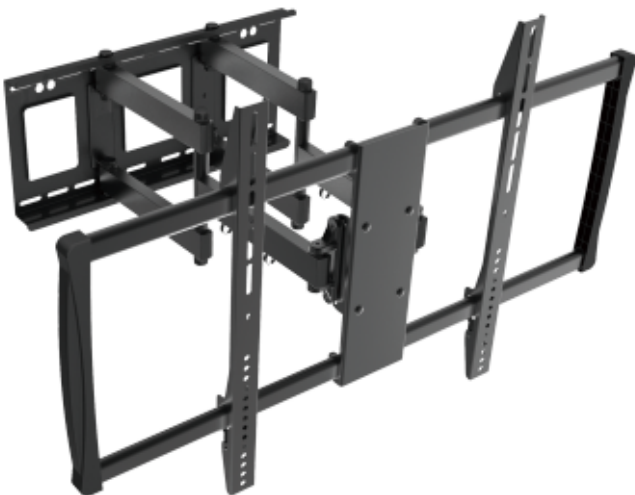

Fit Screen Size: 37"-80"

HAM-775

Fit Screen Size: 37"-80"

TV WALL MOUNT

HAM-184

Fit Screen Size: 60"-100"

HAM-189

Fit Screen Size: 37"-70"

HAM-900

Fit Screen Size: 60"-100"

TV WALL MOUNT

HAM-975

Fit Screen Size: 50"-100"

HAM-2026

Fit Screen Size: 60"-100"

HAM-2027