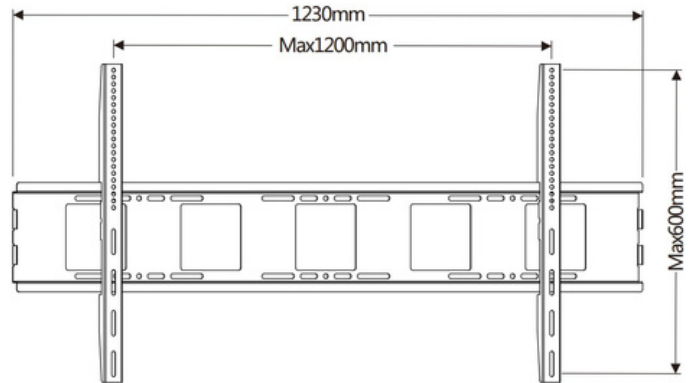

TV WALL MOUNT

HAM-134

PTS0011

Product Size: 440*430*50mm

TV Size: 25"-55"

HAM-134B

Product Size: 1230*625*35mm

TV Size: 42"-110"

HAM-408

Fit Screen Size: 32"-70"

TV WALL MOUNT

HAM-701

Product Size: 880*630* (100-710)mm
TV Size: 50-100"

HMD-744

Fit Screen Size: 60"-120"

HAM-164

TV WALL MOUNT

HAM-888

Product Size: 650x420x200mm
Suggested TV Size: 32-70"

HAM-1075

Fit Screen Size: 43"-90"

HAM-1175

Fit Screen Size: 37"-80"

TV WALL MOUNT