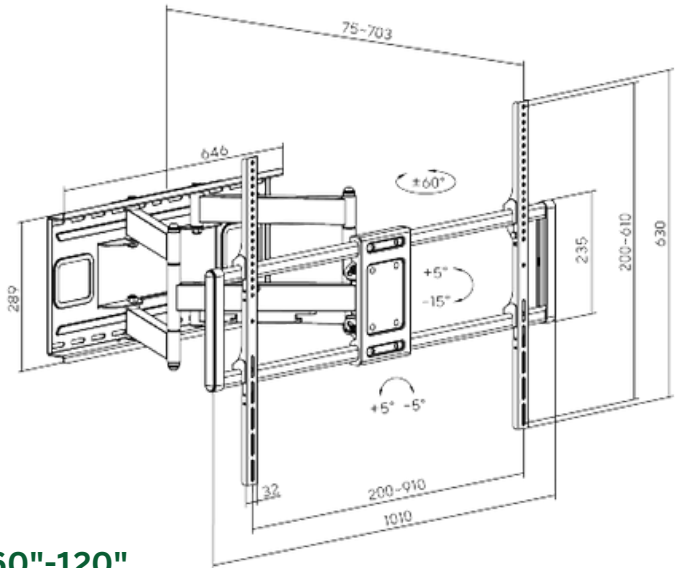

TV WALL MOUNT

HAM-134

PTS0011

Product Size: 440*430*50mm

TV Size: 25"-55"

HAM-134B

Product Size: 1230*625*35mm

TV Size: 42"-110"

HAM-408

Fit Screen Size: 32"-70"

TV WALL MOUNT

HAM-701

Product Size: 880*630* (100-710)mm
TV Size: 50-100"

HMD-744

Fit Screen Size: 60"-120"

HAM-164

Fit Screen Size: 32-70"

TV WALL MOUNT

HAM-901

Product Size: 750x425x55mm
Suggested TV Size: 37-85"

HAM-902

Product Size: 750x425x55mm
Suggested TV Size: 37-85"

HAM-999

Product Size: 450*420*210mm
Suggested TV Size: 25-55"

TV WALL MOUNT

HAM-888

Product Size: 650x420x200mm
Suggested TV Size: 32-70"

HAM-1075

Fit Screen Size: 43"-90"

HAM-1175

Fit Screen Size: 37"-80"

TV WALL MOUNT