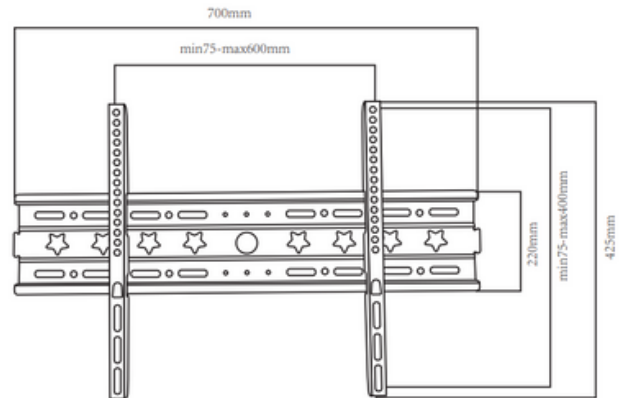

Fit Screen Size: 60"-100"

TV WALL MOUNT

HMD-200

Fit Screen Size: 60"-120"

HMD-788

Fit Screen Size: 37"-75"

HMD-300

Fit Screen Size: 43"-80"

TV WALL MOUNT

HMD-511

Fit Screen Size: 14"-42"

HMD-512

Fit Screen Size: 26"-63"

HMD-513

Fit Screen Size: 40"-80"

TV WALL MOUNT

HMD-514

Fit Screen Size: 26"-55"

HMD-515

Fit Screen Size: 26"-65"

HMD-516

Fit Screen Size: 26"-55"

TV WALL MOUNT

MNL-502BB

Fit Screen Size: 25"-55"

MNL-503BB

Fit Screen Size: 25"-50"

MNL-504BB

Fit Screen Size: 32"-60"

TV WALL MOUNT

HMD-408BB

Fit Screen Size: 32"-70"