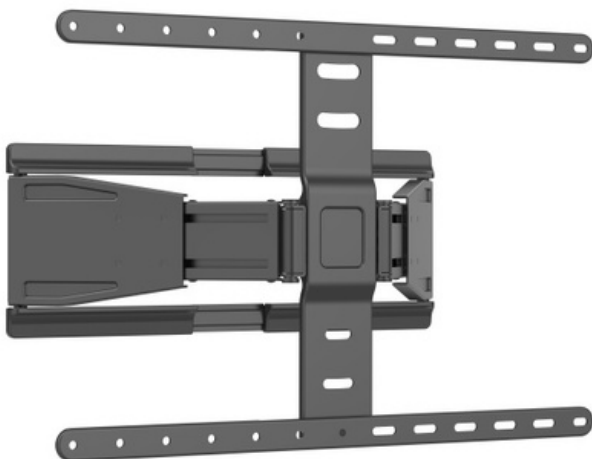

HAM-875

Dimensions (mm)

Fit Screen Size: 43"-90"

HMD-772

Dimensions (mm)

Fit Screen Size: 43"-90"

TV WALL MOUNT

HMD-960