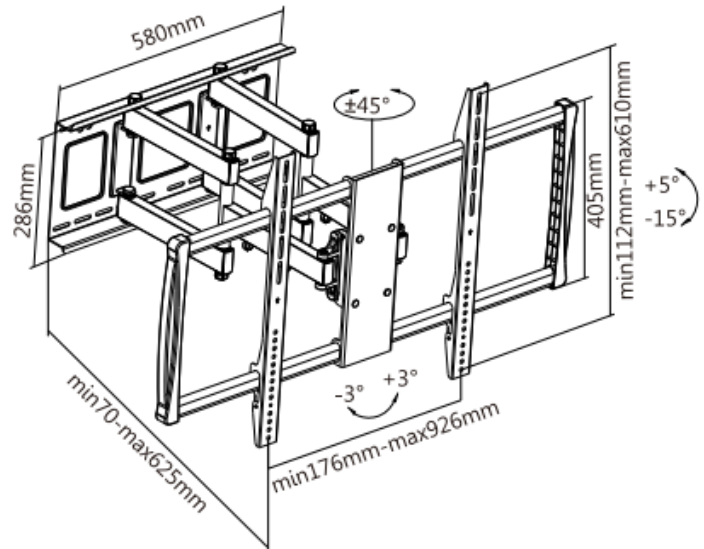

HAM-900

Fit Screen Size: 60"-100"