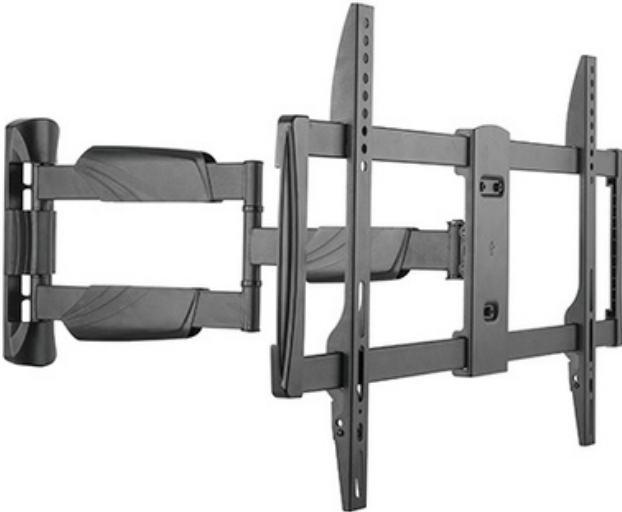

HAM-501

Fit Screen Size: 37"-85"

HAM-502

Fit Screen Size: 23"-55"

HAM-503

Fit Screen Size: 23"-42"

TV WALL MOUNT

HAM-504

Fit Screen Size: 32"-55"

HAM-505

Fit Screen Size: 37"-75"

HAM-076

Fit Screen Size: 37"-70"

TV WALL MOUNT

HMD-741

Fit Screen Size: 37"-70"

HMD-742

Fit Screen Size: 37"-70"

HAM-786

Fit Screen Size: 37"-75"

TV WALL MOUNT

HAM-710

Fit Screen Size: 37"-70"

HMD-725