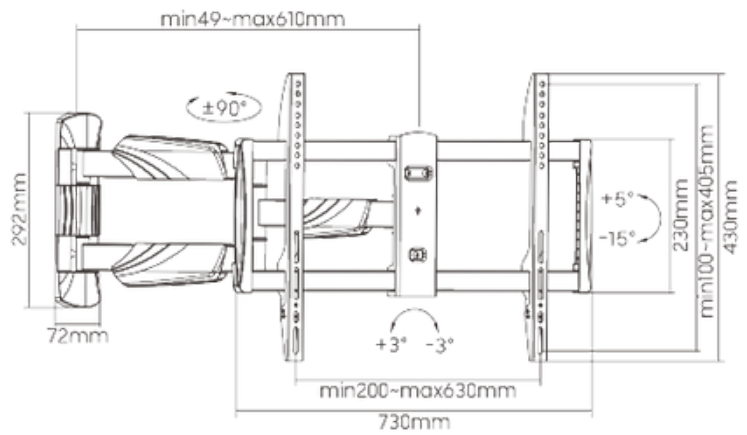

HMD-742

Fit Screen Size: 37"-70"