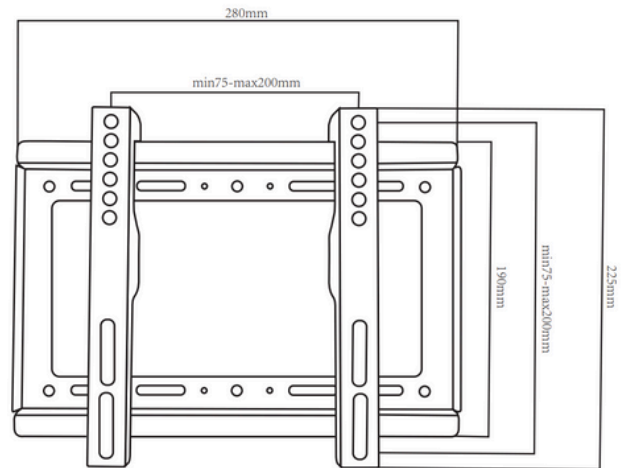

Fit Screen Size: 60"-100"

TV WALL MOUNT

HMD-200

Fit Screen Size: 60"-120"

HMD-788

Fit Screen Size: 37"-75"

HMD-300

Fit Screen Size: 43"-80"

TV WALL MOUNT

HMD-511

Fit Screen Size: 14"-42"

HMD-512

Fit Screen Size: 26"-63"

HMD-513

Fit Screen Size: 40"-80"

TV WALL MOUNT

HMD-514

Fit Screen Size: 26"-55"

HMD-515

Fit Screen Size: 26"-65"

HMD-516

Fit Screen Size: 26"-55"

TV WALL MOUNT

MNL-502BB