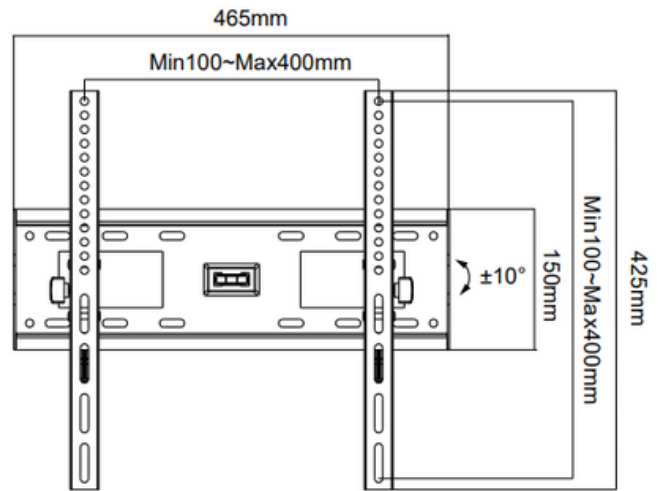

Fit Screen Size: 25"-55"

MNL-503BB

Fit Screen Size: 25"-50"

MNL-504BB

Fit Screen Size: 32"-60"

TV WALL MOUNT

HMD-408BB

Fit Screen Size: 32"-70"

HAM-875

Dimensions (mm)

Fit Screen Size: 43"-90"

HMD-772

Dimensions (mm)

Fit Screen Size: 43"-90"

TV WALL MOUNT

HMD-960

Fit Screen Size: 50"-120"

HAM-810

Fit Screen Size: 32"-55"

HAM-163

Fit Screen Size: 32"-70"

TV WALL MOUNT

HAM-162

Fit Screen Size: 32"-60"

MNL-165

Fit Screen Size: 42"-90"

HMD-795

Fit Screen Size: 70"-150"

TV WALL MOUNT

HMD-708

Fit Screen Size: 43"-70"

HMD-958