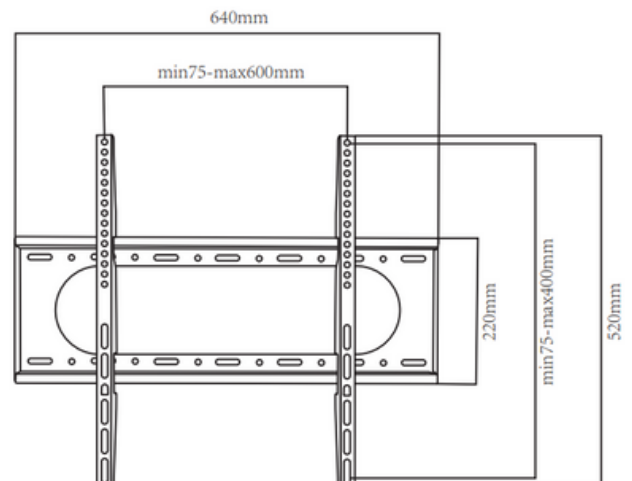

Fit Screen Size: 60"-100"

TV WALL MOUNT

HMD-200

Fit Screen Size: 60"-120"

HMD-788

Fit Screen Size: 37"-75"

HMD-300

Fit Screen Size: 43"-80"

TV WALL MOUNT

HMD-511

Fit Screen Size: 14"-42"

HMD-512

Fit Screen Size: 26"-63"

HMD-513

Fit Screen Size: 40"-80"

TV WALL MOUNT

HMD-514

Fit Screen Size: 26"-55"

HMD-515

Fit Screen Size: 26"-65"

HMD-516

Fit Screen Size: 26"-55"

TV WALL MOUNT

MNL-502BB

Fit Screen Size: 25"-55"

MNL-503BB

Fit Screen Size: 25"-50"

MNL-504BB

Fit Screen Size: 32"-60"

TV WALL MOUNT

HMD-408BB

Fit Screen Size: 32"-70"