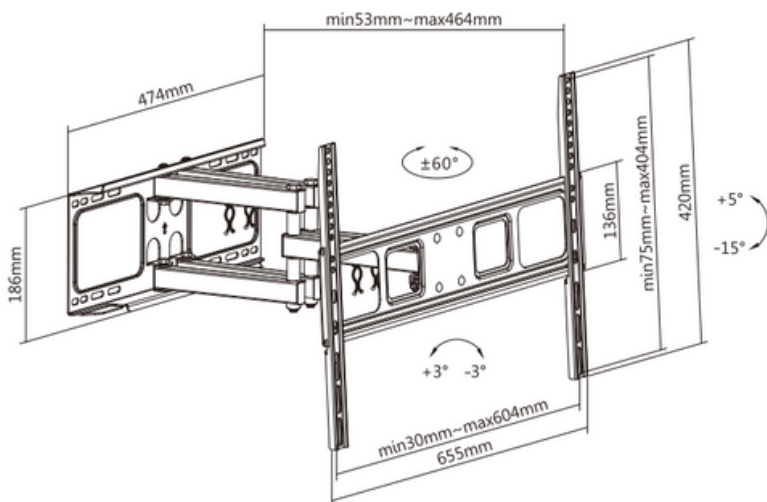

HAM-786

Fit Screen Size: 37"-75"