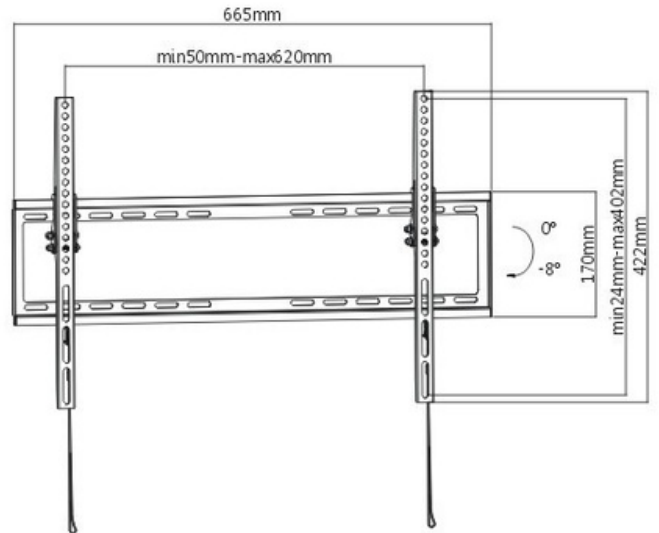

Fit Screen Size: 37"-80"

HAM-775

Fit Screen Size: 37"-80"

TV WALL MOUNT

HAM-184

Fit Screen Size: 60"-100"

HAM-189

Fit Screen Size: 37"-70"

HAM-900

Fit Screen Size: 60"-100"

TV WALL MOUNT

HAM-975

Fit Screen Size: 50"-100"

HAM-2026

Fit Screen Size: 60"-100"

HAM-2027

Fit Screen Size: 60"-100"

TV WALL MOUNT

HMD-200

Fit Screen Size: 60"-120"

HMD-788

Fit Screen Size: 37"-75"

HMD-300

Fit Screen Size: 43"-80"