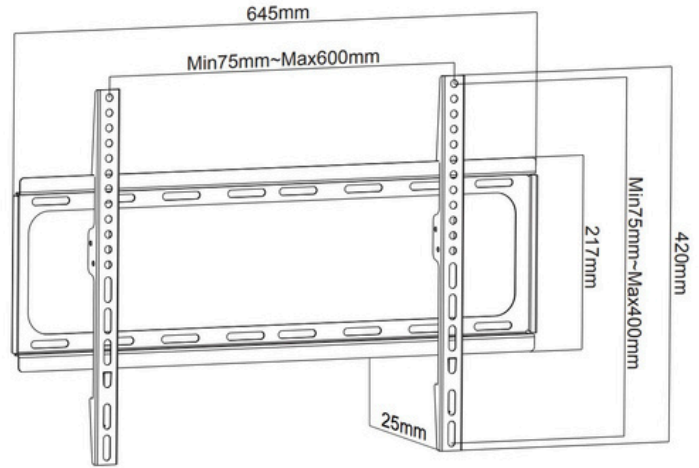

TV WALL MOUNT

HAM-134

PTS0011

Product Size: 440*430*50mm

TV Size: 25"-55"

HAM-134B

Product Size: 1230*625*35mm

TV Size: 42"-110"

Fit Screen Size: 32-70"

TV WALL MOUNT

HAM-901

Product Size: 750x425x55mm
Suggested TV Size: 37-85"

HAM-902

Product Size: 750x425x55mm
Suggested TV Size: 37-85"

HAM-999

Product Size: 450*420*210mm
Suggested TV Size: 25-55"

TV WALL MOUNT

HAM-888

Product Size: 650x420x200mm
Suggested TV Size: 32-70"

HAM-1075

Fit Screen Size: 43"-90"

HAM-1175

Fit Screen Size: 37"-80"

TV WALL MOUNT