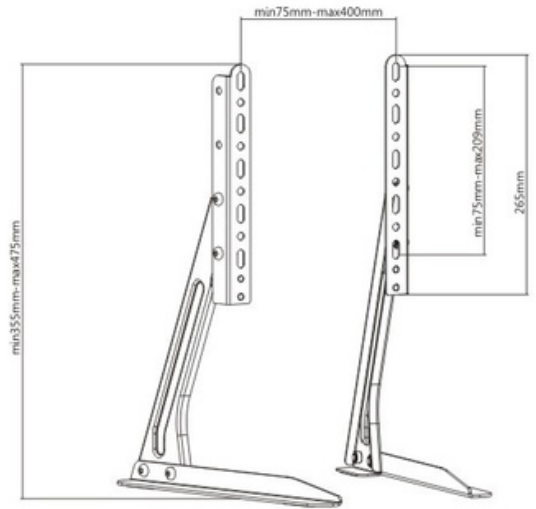

hamood

NEW CATALOGUE
HAMOOD
TV TABLETOP
BASE STAND

 www.hamoodtv.com
 sales@hamoodtv.com
 +966 591690076

MODERN TV TABLETOP BASE STANDS

Let's Explore Our Range

TV TABLTOP BASE STAND

HAM-001

Size: 23"-70"

HAM-005

Size: 37"-75"

Dimensions (mm)

HAM-003

Size: 37"-70"

TV TABLTOP BASE STAND

HAM-458

Size: 37"-75"

Size: 13"-27"

HMD-1519

Size: 24"-86"

TV TABLTOP BASE STAND

HMD-1520

Size: 55"

HMD-1521

Size: 50"-86"

HMD-1522

Size: 55"-90"

TV TABLTOP BASE STAND

HMD-1523

Size: 13"-32"

(Units: mm)

Detachable VESA Plate for Quick Installation

HMD-524