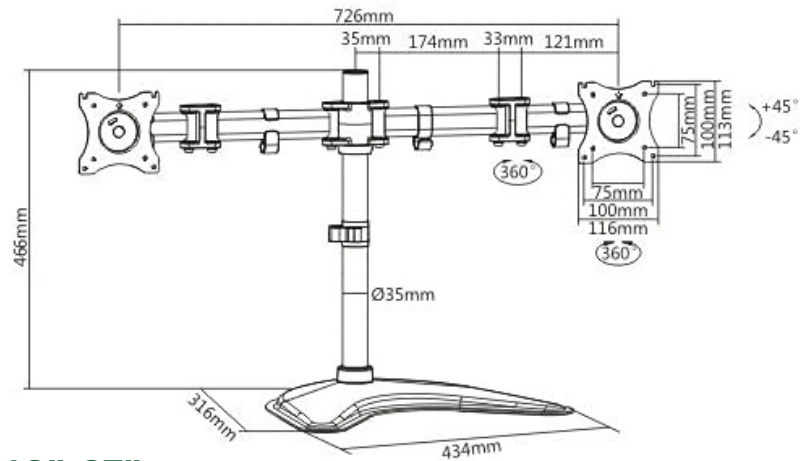

HAM-005

Size: 37"-75"

Dimensions (mm)

HAM-003

Size: 37"-70"

TV TABLTOP BASE STAND

HAM-458

Size: 37"-75"

HAM-5050

Size: 32"-75"

HAM-006

Size: 32"-55"

TV TABLTOP BASE STAND

HAM-666

Size: 25"-55"

HAM-106

Size: 13"-27"

HMD-1519

Size: 24"-86"

TV TABLTOP BASE STAND

HMD-1520

Size: 55"

HMD-1521

Size: 50"-86"

HMD-1522

Size: 55"-90"

TV TABLTOP BASE STAND

HMD-1523

Size: 13"-32"

(Units: mm)

Detachable VESA Plate for Quick Installation

HMD-524