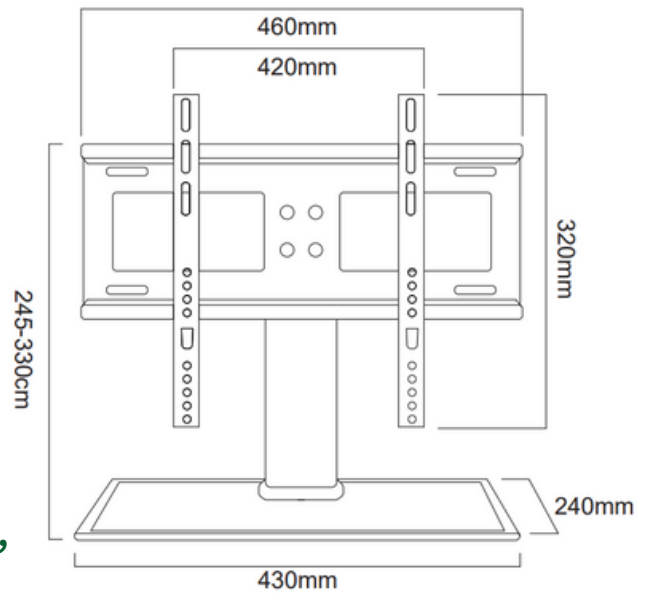

HAM-005

Size: 37"-75"

Dimensions (mm)

HAM-003

Size: 37"-70"

TV TABLTOP BASE STAND

HAM-458

Size: 37"-75"

Size: 13"-27"

HMD-1519

Size: 24"-86"

TV TABLTOP BASE STAND

HMD-1520

Size: 55"

HMD-1521

Size: 50"-86"

HMD-1522

Size: 55"-90"

TV TABLTOP BASE STAND

HMD-1523

Size: 13"-32"

(Units: mm)

Detachable VESA Plate for Quick Installation

HMD-524

Size: 26"-32"

HMD-525

Size: 37"-55"

www.hamoodtv.com

sales@hamoodtv.com

+966 591690076