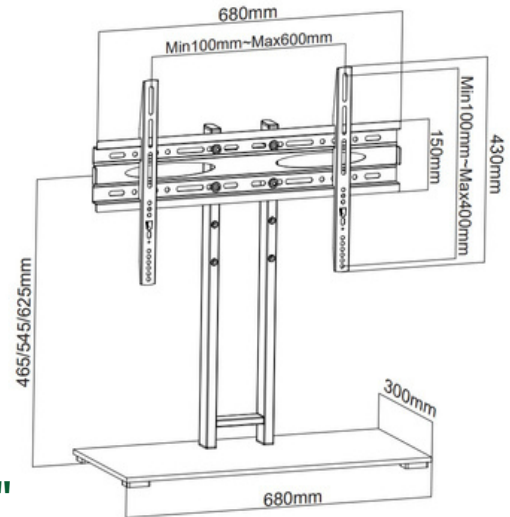

HAM-005

Size: 37"-75"

Dimensions (mm)

HAM-003

Size: 37"-70"

TV TABLTOP BASE STAND

HAM-458

Size: 37"-75"

HAM-5050

Size: 32"-75"

HAM-006

Size: 32"-55"

TV TABLTOP BASE STAND

HAM-666

Size: 25"-55"

HAM-106

Size: 13"-27"

HMD-1519

Size: 24"-86"

TV TABLTOP BASE STAND

HMD-1520

Size: 55"

HMD-1521

Size: 50"-86"

HMD-1522

Size: 55"-90"

TV TABLTOP BASE STAND

HMD-1523

Size: 13"-32"

(Units: mm)

Detachable VESA Plate for Quick Installation

HMD-524