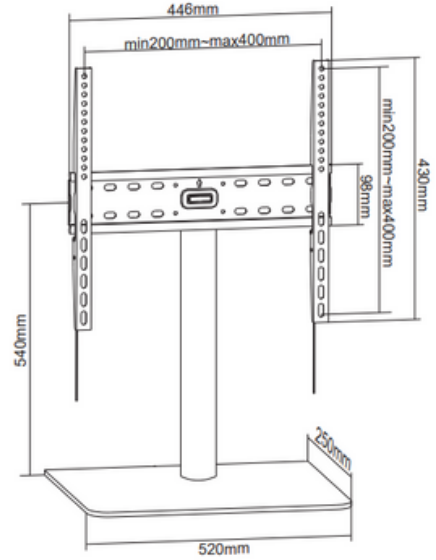

HAM-005

Size: 37"-75"

Dimensions (mm)

HAM-003

Size: 37"-70"

TV TABLTOP BASE STAND

HAM-458

Size: 37"-75"

HAM-5050

Size: 32"-75"

HAM-006

Size: 32"-55"

TV TABLTOP BASE STAND

HAM-666

Size: 25"-55"

HAM-106

Size: 13"-27"

HMD-1519

Size: 24"-86"

TV TABLTOP BASE STAND

HMD-1520

Size: 55"

HMD-1521

Size: 50"-86"

HMD-1522

Size: 55"-90"

TV TABLTOP BASE STAND

HMD-1523

Size: 13"-32"

(Units: mm)

Detachable VESA Plate for Quick Installation

HMD-524