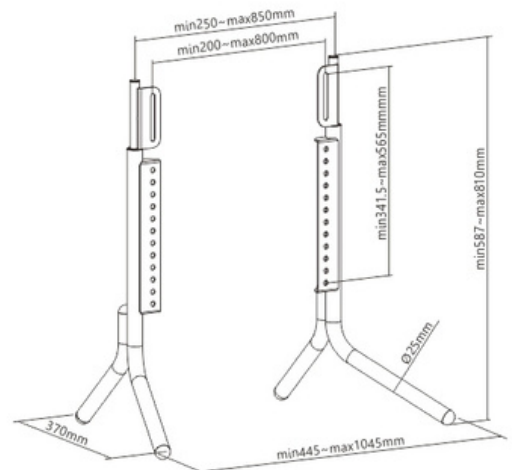

HAM-005

Size: 37"-75"

Dimensions (mm)

HAM-003

Size: 37"-70"

TV TABLTOP BASE STAND

HAM-458

Size: 37"-75"

HAM-5050

Size: 32"-75"

HAM-006

Size: 32"-55"

TV TABLTOP BASE STAND

HAM-666

Size: 25"-55"

HAM-106

Size: 13"-27"

HMD-1519

Size: 24"-86"

TV TABLTOP BASE STAND

HMD-1520

Size: 55"

HMD-1521

Size: 50"-86"

HMD-1522

Size: 55"-90"

TV TABLTOP BASE STAND

HMD-1523

Size: 13"-32"

(Units: mm)

Detachable VESA Plate for Quick Installation

HMD-524