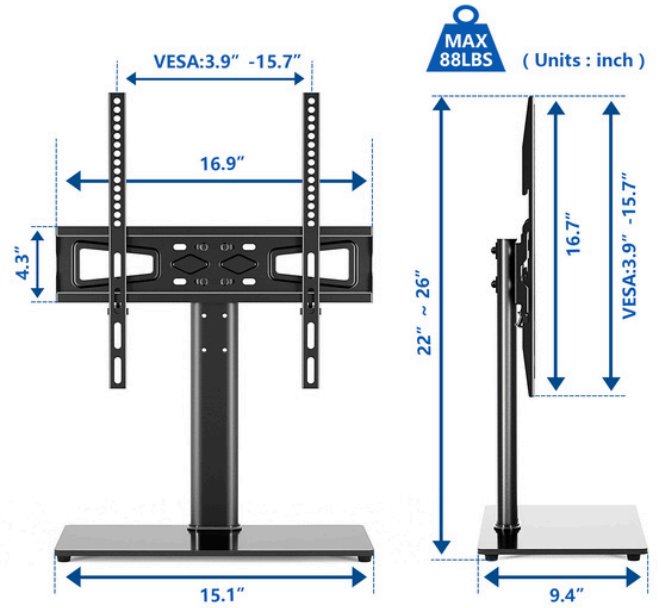

HAM-005

Size: 37"-75"

Dimensions (mm)

HAM-003

Size: 37"-70"

TV TABLTOP BASE STAND

HAM-458

Size: 37"-75"

HAM-5050

Size: 32"-75"

HAM-006

Size: 32"-55"

TV TABLTOP BASE STAND

HAM-666

Size: 25"-55"

HAM-106

Size: 13"-27"

HMD-1519

Size: 24"-86"

TV TABLTOP BASE STAND

HMD-1520

Size: 55"

HMD-1521

Size: 50"-86"

HMD-1522

Size: 55"-90"

TV TABLTOP BASE STAND

HMD-1523

Size: 13"-32"

(Units: mm)

Detachable VESA Plate for Quick Installation

HMD-524