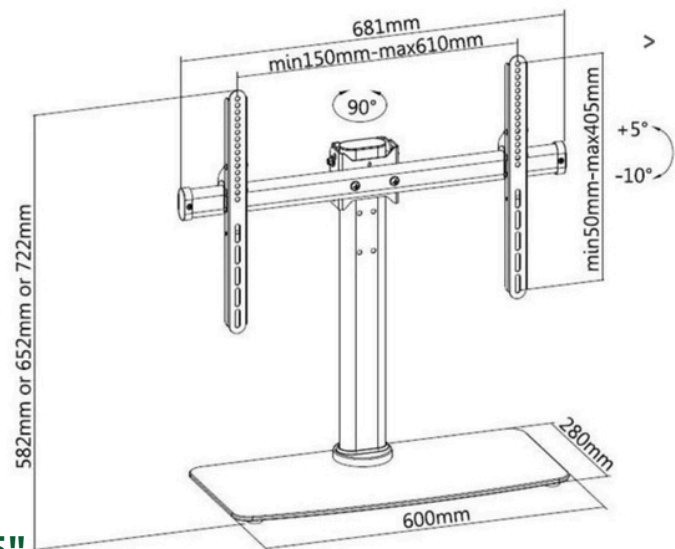

HAM-005

Size: 37"-75"

Dimensions (mm)

HAM-003

Size: 37"-70"

TV TABLTOP BASE STAND

HAM-458

Size: 37"-75"

HAM-5050

Size: 32"-75"

HAM-006

Size: 32"-55"

TV TABLTOP BASE STAND

HAM-666

Size: 25"-55"

HAM-106

Size: 13"-27"

HMD-1519

Size: 24"-86"

TV TABLTOP BASE STAND

HMD-1520

Size: 55"

HMD-1521

Size: 50"-86"

HMD-1522

Size: 55"-90"

TV TABLTOP BASE STAND

HMD-1523

Size: 13"-32"

(Units: mm)

Detachable VESA Plate for Quick Installation

HMD-524