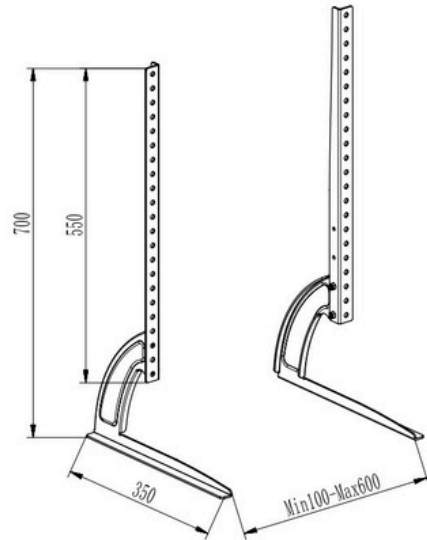

HAM-005

Size: 37"-75"

Dimensions (mm)

HAM-003

Size: 37"-70"

TV TABLTOP BASE STAND

HAM-458

Size: 37"-75"

HAM-5050

Size: 32"-75"

HAM-006

Size: 32"-55"

TV TABLTOP BASE STAND

HAM-666

Size: 25"-55"

HAM-106

Size: 13"-27"

HMD-1519

Size: 24"-86"

TV TABLTOP BASE STAND

HMD-1520

Size: 55"

HMD-1521

Size: 50"-86"

HMD-1522

Size: 55"-90"

TV TABLTOP BASE STAND

HMD-1523

Size: 13"-32"

(Units: mm)

Detachable VESA Plate for Quick Installation

HMD-524