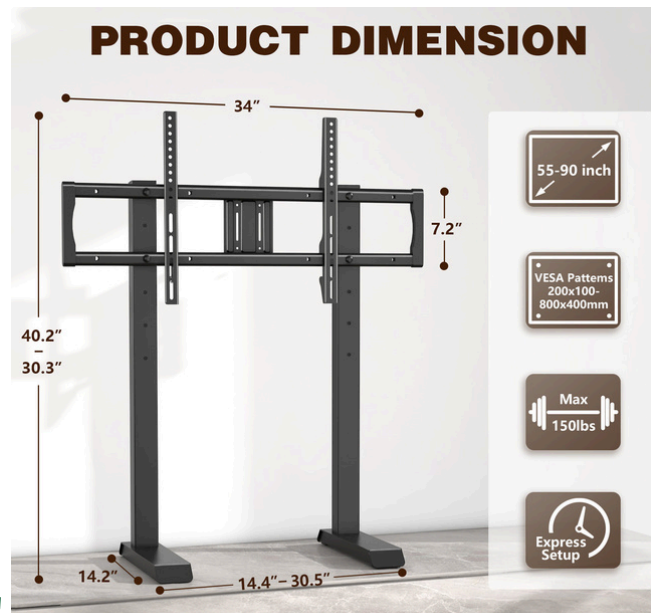

HAM-005

Size: 37"-75"

Dimensions (mm)

HAM-003

Size: 37"-70"

TV TABLTOP BASE STAND

HAM-458

Size: 37"-75"

HAM-5050

Size: 32"-75"

HAM-006

Size: 32"-55"

TV TABLTOP BASE STAND

HAM-666

Size: 25"-55"

HAM-106

Size: 13"-27"

HMD-1519

Size: 24"-86"

TV TABLTOP BASE STAND

HMD-1520

Size: 55"

HMD-1521

Size: 50"-86"

HMD-1522

Size: 55"-90"

TV TABLTOP BASE STAND

HMD-1523

Size: 13"-32"

(Units: mm)

Detachable VESA Plate for Quick Installation

HMD-524