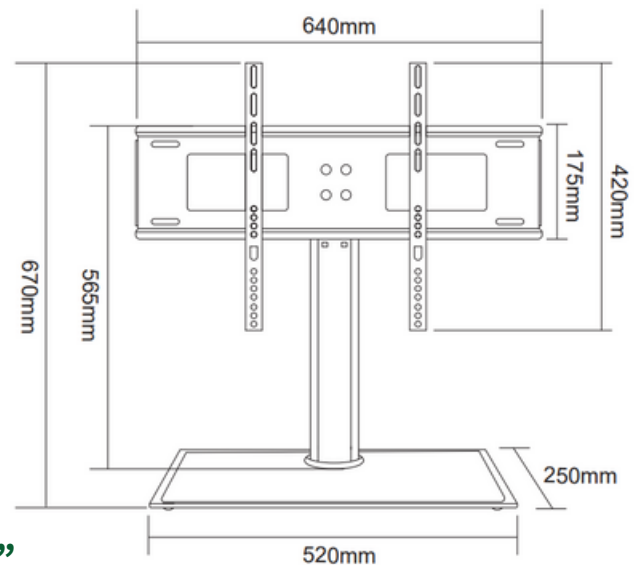

HAM-005

Size: 37"-75"

Dimensions (mm)

HAM-003

Size: 37"-70"

TV TABLTOP BASE STAND

HAM-458

Size: 37"-75"

Size: 13"-27"

HMD-1519

Size: 24"-86"

TV TABLTOP BASE STAND

HMD-1520

Size: 55"

HMD-1521

Size: 50"-86"

HMD-1522

Size: 55"-90"

TV TABLTOP BASE STAND

HMD-1523

Size: 13"-32"

(Units: mm)

Detachable VESA Plate for Quick Installation

HMD-524

Size: 26"-32"

HMD-525

Size: 37"-55"

www.hamoodtv.com

sales@hamoodtv.com

+966 591690076