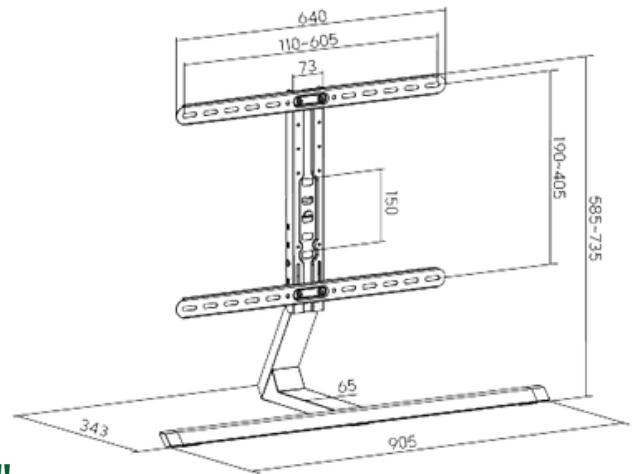

HAM-005

Size: 37"-75"

Dimensions (mm)

HAM-003

Size: 37"-70"

TV TABLTOP BASE STAND

HAM-458

Size: 37"-75"

HAM-5050

Size: 32"-75"

HAM-006

Size: 32"-55"

TV TABLTOP BASE STAND

HAM-666

Size: 25"-55"

HAM-106

Size: 13"-27"

HMD-1519

Size: 24"-86"

TV TABLTOP BASE STAND

HMD-1520

Size: 55"

HMD-1521

Size: 50"-86"

HMD-1522

Size: 55"-90"

TV TABLTOP BASE STAND

HMD-1523

Size: 13"-32"

(Units: mm)

Detachable VESA Plate for Quick Installation

HMD-524