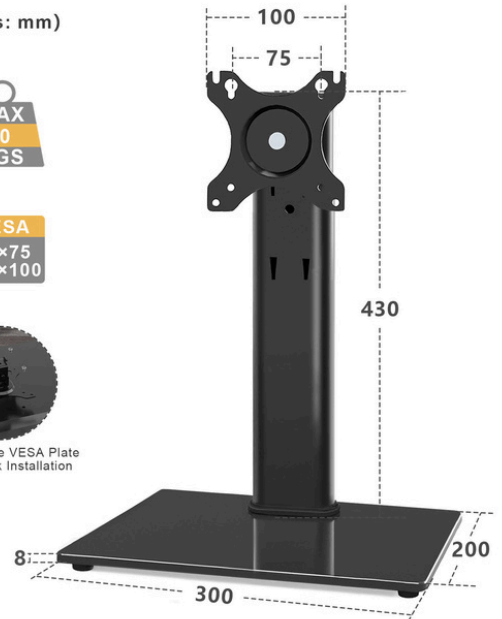

HAM-005

Size: 37"-75"

Dimensions (mm)

HAM-003

Size: 37"-70"

TV TABLTOP BASE STAND

HAM-458

Size: 37"-75"

Size: 13"-27"

HMD-1519

Size: 24"-86"

TV TABLTOP BASE STAND

HMD-1520

Size: 55"

HMD-1521

Size: 50"-86"

HMD-1522

Size: 55"-90"

TV TABLTOP BASE STAND

HMD-1523

Size: 13"-32"

(Units: mm)

Detachable VESA Plate for Quick Installation

HMD-524

Size: 26"-32"

HMD-525

Size: 37"-55"

www.hamoodtv.com

sales@hamoodtv.com

+966 591690076