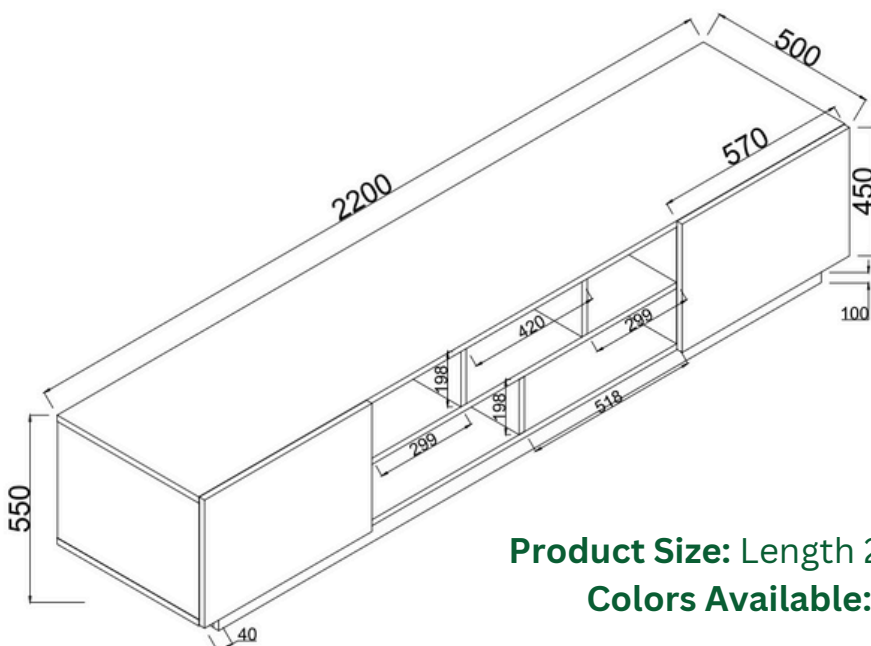

hamood

NEW CATALOGUE
HAMOOD
TV TABLE
220 CM

www.hamoodtv.com

sales@hamoodtv.com

+966 591690076

TV TABLE 220cm

B.IFT.0003

Product Size: Length 220cm, Deep 50cm, Height 55cm
Colors Available: Black, Walnut Brown, White

TV TABLE 220cm

TV 012

Product Size: W42*L220*H48 cm

Colors: Black

WATNI225WHT

Product Size: 220 cm

Colors: White

www.hamoodtv.com