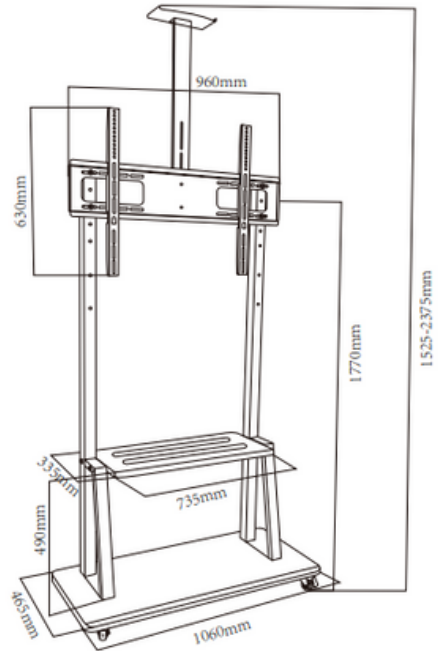

Fit Screen Size: 50"-86"

HAM-2025BB

Fit Screen Size: 32"-58"

TV FLOOR STAND

HMD-957 Black

Fit Screen Size: 55"-100"

HMD-957 White

Fit Screen Size: 55"-100"

HMD-957 Silver

Fit Screen Size: 55"-100"

TV FLOOR STAND

HMD-600

Fit Screen Size: 42"-86"

KMS-1700A

Fit Screen Size: 32"-70"

HMD-749

Fit Screen Size: 37"-75"

TV FLOOR STAND

HAM-703

Suggested TV Size: 52-100"

HMD-745

Fit Screen Size: 70"-120"

HMD-746

Fit Screen Size: 70"-120"

TV FLOOR STAND

HMD-2088

Fit Screen Size: 55"-86"

HMD-706

Fit Screen Size: 55"-100"

HMD-301

Fit Screen Size: 37"-86"

TV FLOOR STAND