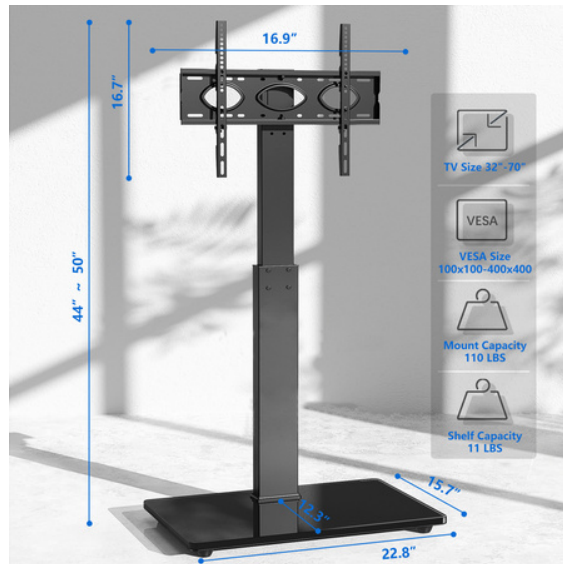

TV FLOOR STAND

HMD-1504

HMD-1505

HMD-1506