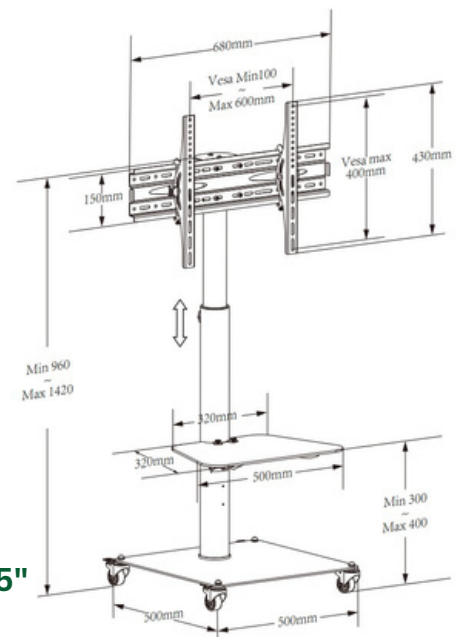

Suggested TV Size: 30-75"

HAM-188

Suggested TV Size: 55-100"

HAM-702

Suggested TV Size: 52-100"

TP0016B

TV FLOOR STAND

HAM-2030S

Suggested TV Size: 32-65"

HAM-2030B

Suggested TV Size: 32-65"

HAM-2030W

Suggested TV Size: 32-65"

TV FLOOR STAND

HAM-120

Product Size: 720*700*(1250-1750)mm

HMD-950

Dimensions (mm)

TV Screen Size: 37"-86"

TV FLOOR STAND HMD-951

Dimensions (mm)

TV Screen Size: 37"-86"

 www.hamoodtv.com

 sales@hamoodtv.com