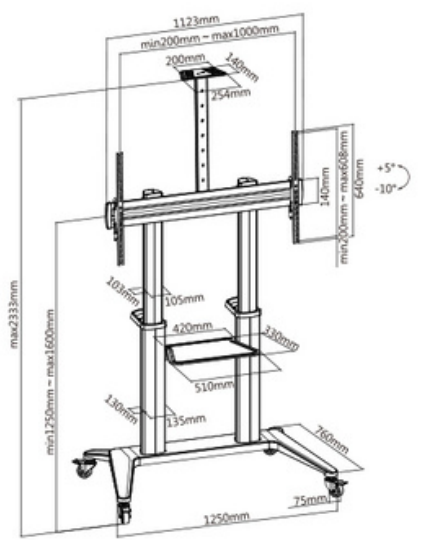

Fit Screen Size: 37"-75"

TV FLOOR STAND

HAM-703

Suggested TV Size: 52-100"

HMD-745

Fit Screen Size: 70"-120"

HMD-746

Fit Screen Size: 70"-120"

TV FLOOR STAND

HMD-2088

Fit Screen Size: 55"-86"

HMD-706

Fit Screen Size: 55"-100"

HMD-301

Fit Screen Size: 37"-86"

TV FLOOR STAND