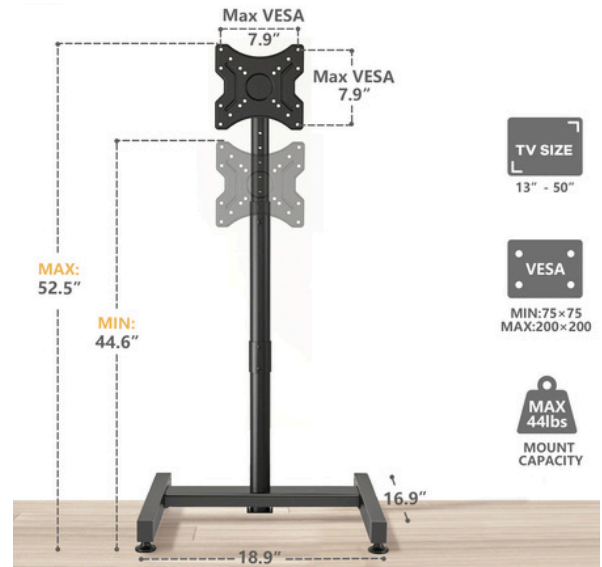

HMD-1445

Screen Size: 25"-55"

HMD-1446

Screen Size: 32"-70"

TV FLOOR STAND

HMD-1501

HMD-1502

HMD-1503

TV FLOOR STAND

HMD-1504

HMD-1505

HMD-1506

TV FLOOR STAND

HMD-1507

HMD-1508

HMD-1509

TV FLOOR STAND

HMD-1510

HMD-1511

HMD-1512

TV FLOOR STAND HAM-903

Suggested TV Size: 32"-65"

HMD-1518

TV Screen Size: 60"-86"

HMD-950

Dimensions (mm)

TV Screen Size: 37"-86"

TV FLOOR STAND HMD-951

Dimensions (mm)

TV Screen Size: 37"-86"

 www.hamoodtv.com

 sales@hamoodtv.com