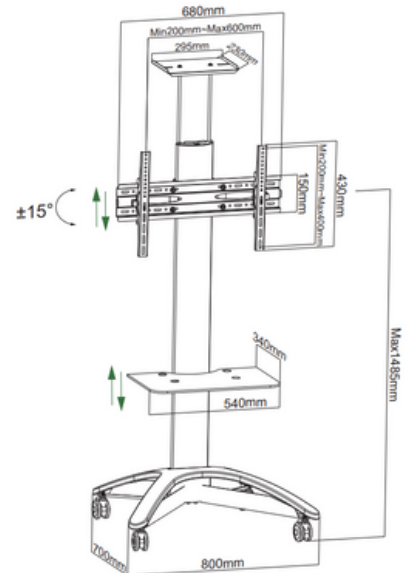

HAM-199

Fit Screen Size: 32"-75"