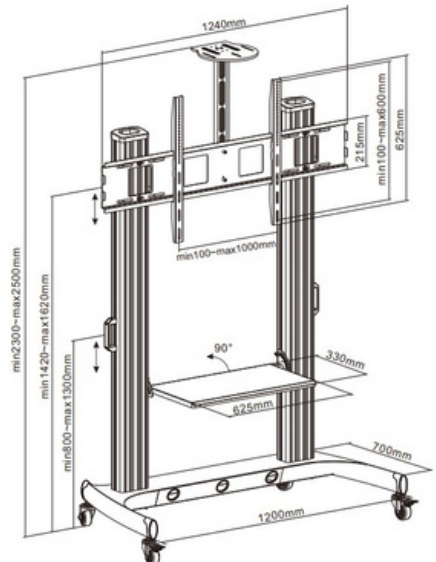

Suggested TV Size: 32-65"

HAM-2030B

Suggested TV Size: 32-65"

HAM-2030W

Suggested TV Size: 32-65"

TV FLOOR STAND

HAM-120

Product Size: 720*700*(1250-1750)mm

HAM-2000W

Suggested TV Size: 55-110"

HAM-2000B

Suggested TV Size: 42-100"

TV FLOOR STAND

HAM-155

Suggested tv size: 55-90"

HAM-177 (Adjustable)

HMD-950

Dimensions (mm)

TV Screen Size: 37"-86"

TV FLOOR STAND HMD-951

Dimensions (mm)

TV Screen Size: 37"-86"

 www.hamoodtv.com

 sales@hamoodtv.com