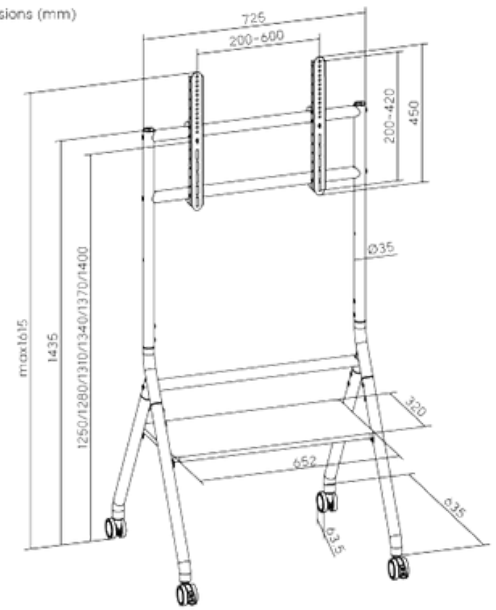

HMD-1445

Screen Size: 25"-55"

HMD-1446

Screen Size: 32"-70"

TV FLOOR STAND

HMD-1501

HMD-1502

HMD-1503

TV FLOOR STAND

HMD-1510

HMD-1511

HMD-1512

TV FLOOR STAND HAM-903

Suggested TV Size: 32"-65"

HMD-1518

TV Screen Size: 60"-86"

HMD-950

Dimensions (mm)

TV Screen Size: 37"-86"

TV FLOOR STAND HMD-951

Dimensions (mm)

TV Screen Size: 37"-86"

 www.hamoodtv.com

 sales@hamoodtv.com