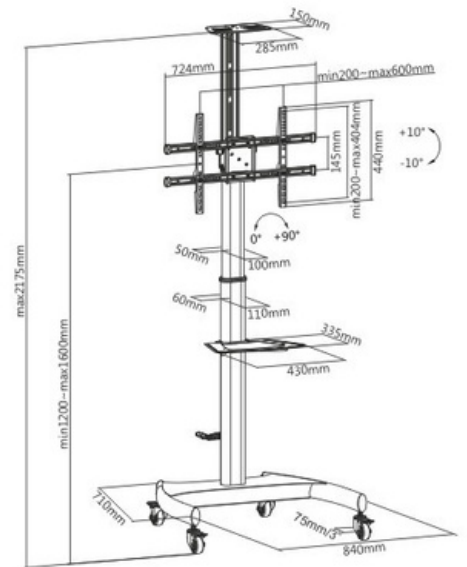

Fit Screen Size: 37"-70"

TV FLOOR STAND

HAM-2022

Fit Screen Size: 60"-100"

HAM-2023

Fit Screen Size: 37"-70"

HAM-2024

Fit Screen Size: 60"-100"