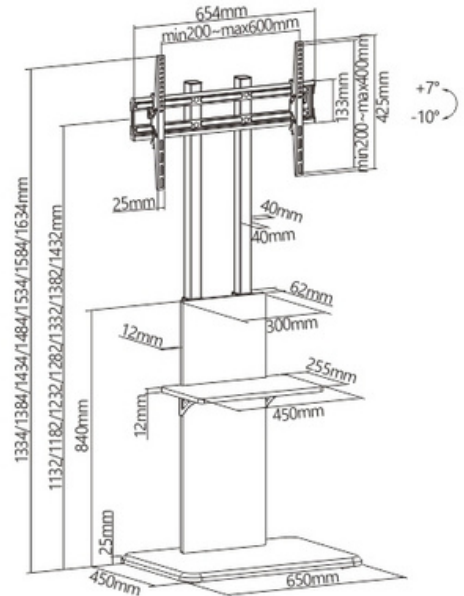

Fit Screen Size: 37"-75"

HAM-602

with casters

Fit Screen Size: 37"-70"

HAM-604

Fit Screen Size: 37"-75"

TV FLOOR STAND

HMD-738

Fit Screen Size: 37"-80"

HAM-2025

Fit Screen Size: 32"-55"

HAM-199

Fit Screen Size: 32"-75"

TV FLOOR STAND

HMD-748

Fit Screen Size: 60"-100"

HMD-950

Dimensions (mm)

TV Screen Size: 37"-86"

TV FLOOR STAND HMD-951

Dimensions (mm)

TV Screen Size: 37"-86"

 www.hamoodtv.com

 sales@hamoodtv.com