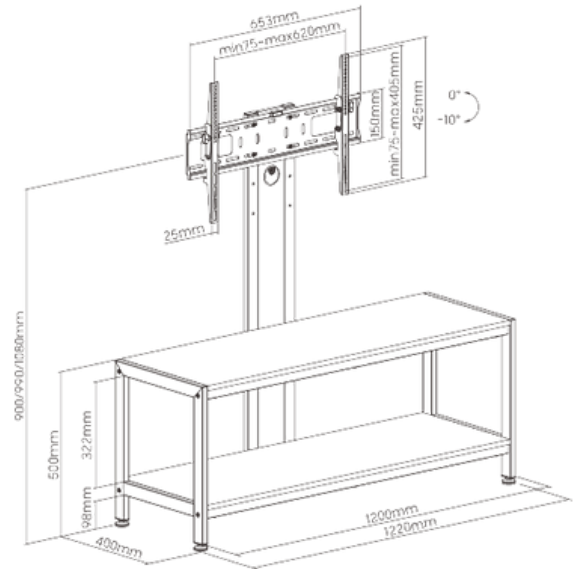

Suggested TV Size: 32-75"

HAM-177

Suggested TV Size: 32-75"

TV FLOOR STAND

HMD-739

Fit Screen Size: 37"-70"

HMD-740

Fit Screen Size: 37"-70"

HMD-741

Fit Screen Size: 37"-70"

TV FLOOR STAND

HAM-2020

Fit Screen Size: 37"-70"

HAM-2021

Fit Screen Size: 37"-70"

HAM-222