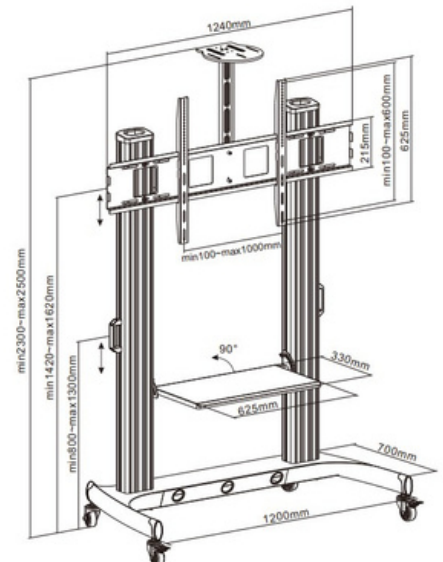

Suggested TV Size: 32-65"

HAM-2030B

Suggested TV Size: 32-65"

HAM-2030W

Suggested TV Size: 32-65"

TV FLOOR STAND

HAM-120

Product Size: 720*700*(1250-1750)mm

HAM-2000W

Suggested TV Size: 55-110"

HAM-2000B

Suggested TV Size: 42-100"

TV FLOOR STAND

HAM-155

Suggested tv size: 55-90"

HAM-177 (Adjustable)