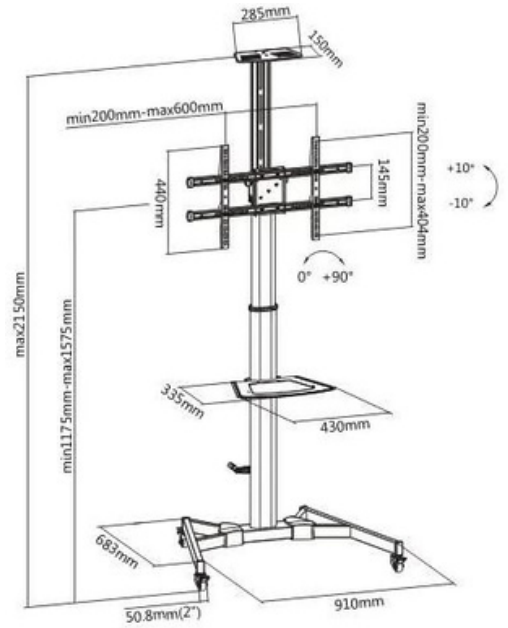

HMD-741

Fit Screen Size: 37"-70"

TV FLOOR STAND

HAM-2020

Fit Screen Size: 37"-70"

HAM-2021

Fit Screen Size: 37"-70"

HAM-222

HMD-950

Dimensions (mm)

TV Screen Size: 37"-86"

TV FLOOR STAND HMD-951

Dimensions (mm)

TV Screen Size: 37"-86"

 www.hamoodtv.com

 sales@hamoodtv.com