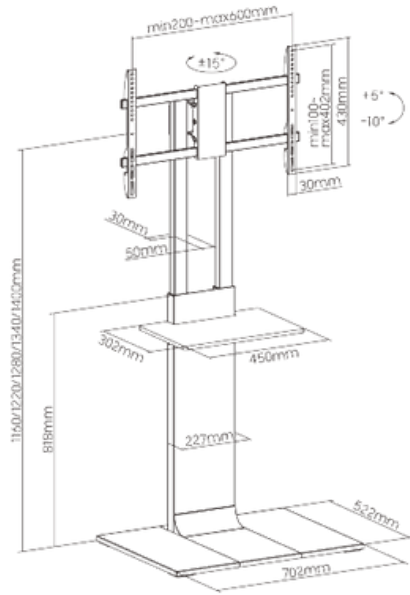

Fit Screen Size: 37"-75"

HAM-602

with casters

Fit Screen Size: 37"-70"

HAM-604

Fit Screen Size: 37"-75"

TV FLOOR STAND

HMD-738

Fit Screen Size: 37"-80"

HAM-2025

Fit Screen Size: 32"-55"

HAM-199

Fit Screen Size: 32"-75"

TV FLOOR STAND

HMD-748

Fit Screen Size: 60"-100"