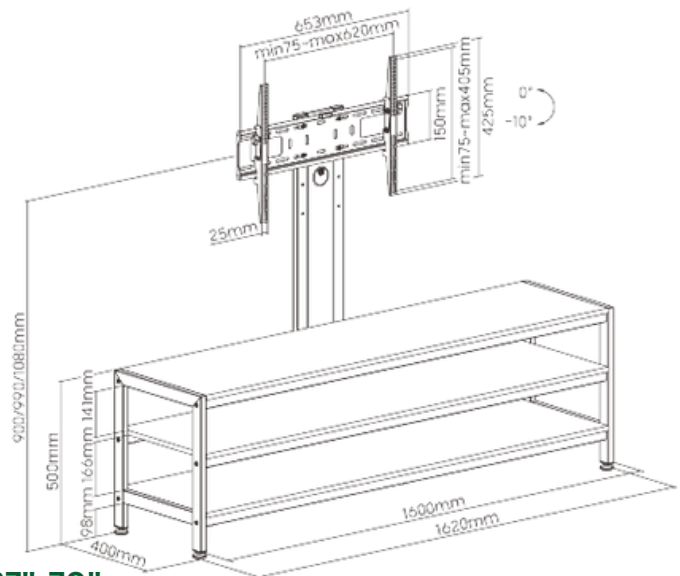

Fit Screen Size: 37"-70"