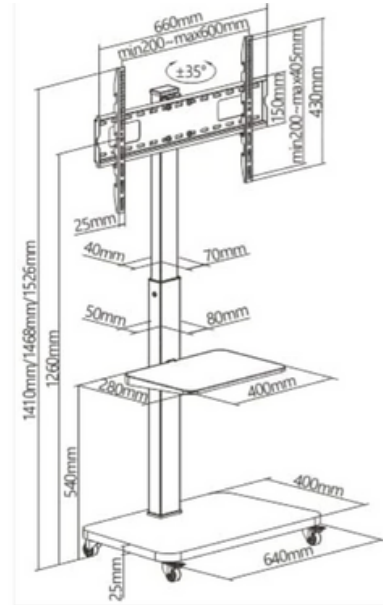

HMD-733

Fit Screen Size: 37"-70"

HMD-736

Fit Screen Size: 37"-75"

HMD-737

Fit Screen Size: 37"-70"

TV FLOOR STAND

HAM-601

Fit Screen Size: 37"-75"

HAM-602

with casters

Fit Screen Size: 37"-70"

HAM-604

Fit Screen Size: 37"-75"

TV FLOOR STAND

HMD-738

HMD-950

Dimensions (mm)

TV Screen Size: 37"-86"

TV FLOOR STAND HMD-951

Dimensions (mm)

TV Screen Size: 37"-86"

 www.hamoodtv.com

 sales@hamoodtv.com