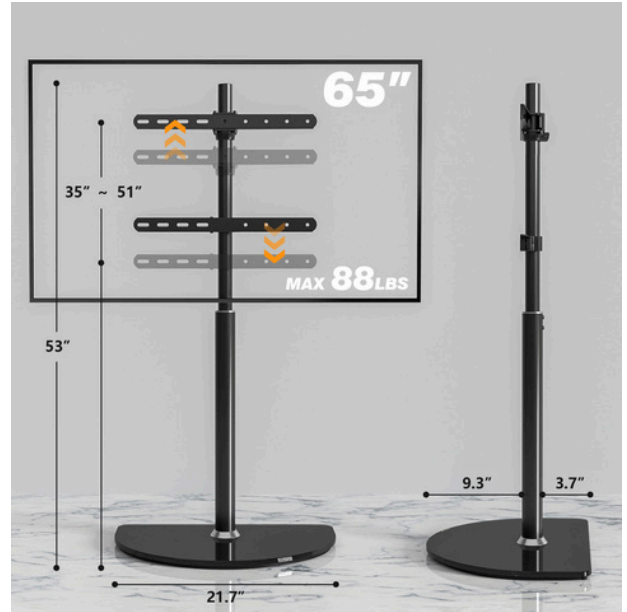

HMD-1445

Screen Size: 25"-55"

HMD-1446

Screen Size: 32"-70"

TV FLOOR STAND

HMD-1501

HMD-1502

HMD-1503

TV FLOOR STAND

HMD-1504

HMD-1505

HMD-1506

TV FLOOR STAND

HMD-1507

HMD-1508

HMD-1509

TV FLOOR STAND

HMD-1510

HMD-1511

HMD-1512

TV FLOOR STAND HAM-903

Suggested TV Size: 32"-65"

HMD-1518

TV Screen Size: 60"-86"

HMD-950

Dimensions (mm)

TV Screen Size: 37"-86"

TV FLOOR STAND HMD-951

Dimensions (mm)

TV Screen Size: 37"-86"

 www.hamoodtv.com

 sales@hamoodtv.com