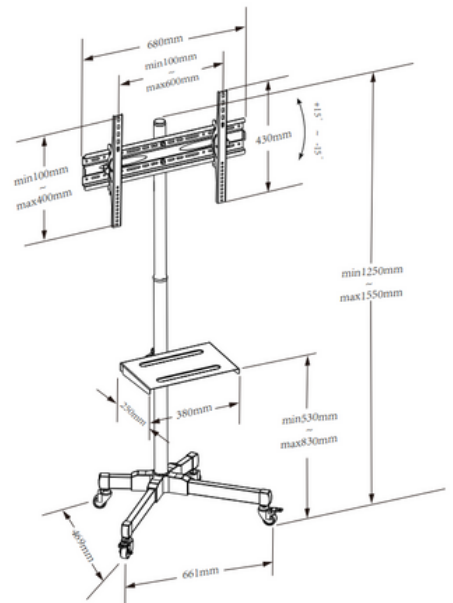

HAM-2025BB

Fit Screen Size: 32"-58"