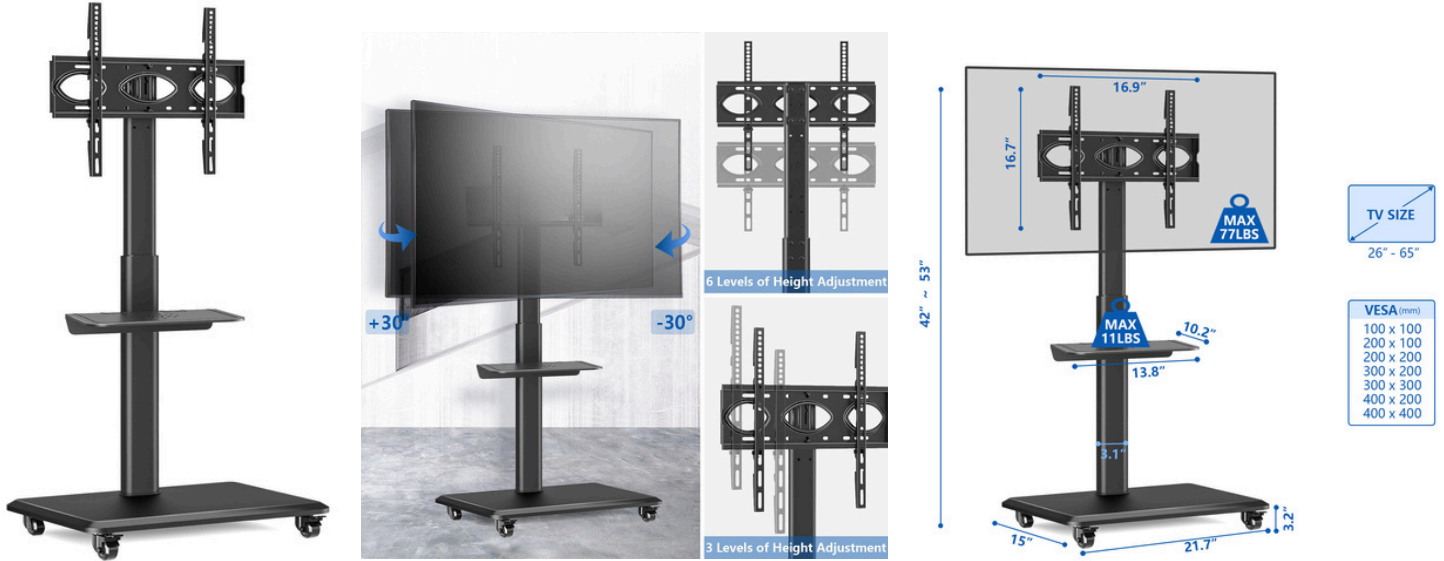

HMD-1445

Screen Size: 25"-55"

HMD-1446

Screen Size: 32"-70"

TV FLOOR STAND

HMD-1501

HMD-1502

HMD-1503

TV FLOOR STAND

HMD-1504

HMD-1505

HMD-1506

TV FLOOR STAND

HMD-1507

HMD-1508

HMD-1509

TV FLOOR STAND

HMD-1510

HMD-1511

HMD-1512

TV FLOOR STAND HAM-903

Suggested TV Size: 32"-65"

HMD-1518

TV Screen Size: 60"-86"