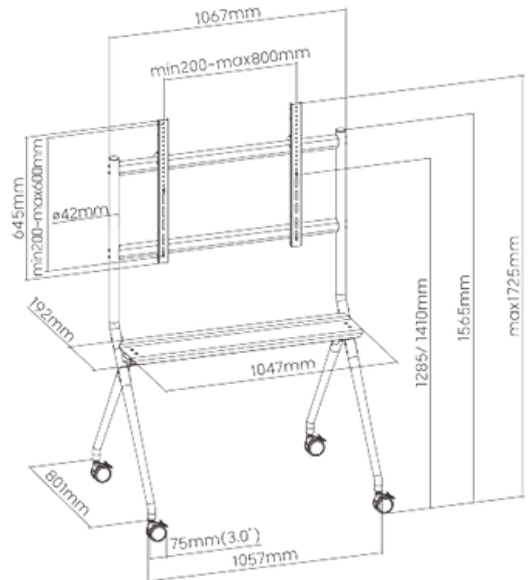

HMD-100

Fit Screen Size: 32"-65"

HMD-517

Fit Screen Size: 55"-120"

TV FLOOR STAND

HMD-526

Fit Screen Size: 55"-100"

HMD-747