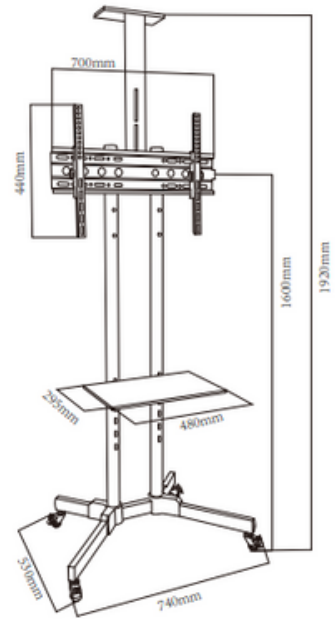

Fit Screen Size: 37"-80"

HAM-2025

Fit Screen Size: 32"-55"

HAM-199

Fit Screen Size: 32"-75"

TV FLOOR STAND

HMD-748

Fit Screen Size: 60"-100"

HMD-100

Fit Screen Size: 32"-65"

HMD-517

Fit Screen Size: 55"-120"

TV FLOOR STAND

HMD-526

Fit Screen Size: 55"-100"

HMD-747