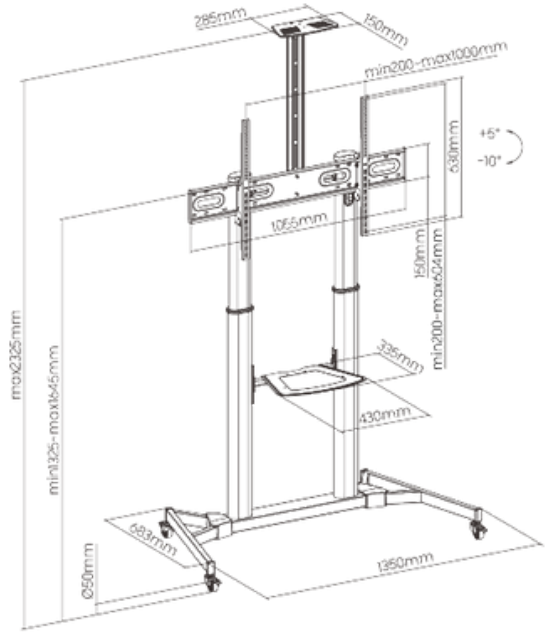

Fit Screen Size: 37"-80"

HAM-2025

Fit Screen Size: 32"-55"

HAM-199

Fit Screen Size: 32"-75"

TV FLOOR STAND

HMD-748

Fit Screen Size: 60"-100"

HMD-100

Fit Screen Size: 32"-65"

HMD-517

Fit Screen Size: 55"-120"

TV FLOOR STAND

HMD-526

Fit Screen Size: 55"-100"

HMD-747