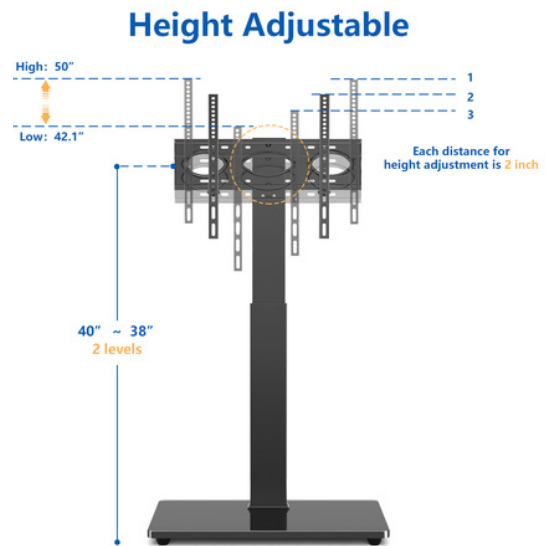

TV FLOOR STAND

HMD-1504

HMD-1505

HMD-1506