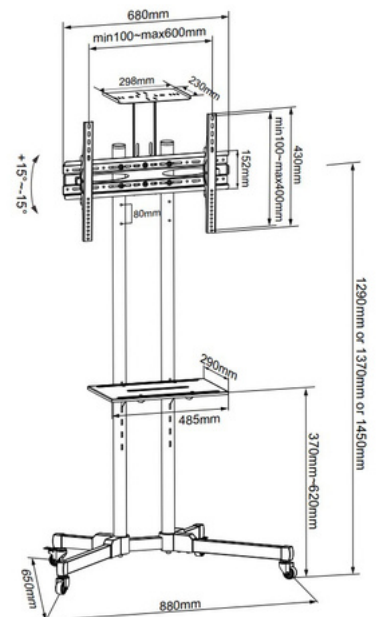

Suggested TV Size: 32-65"

HAM-2030B

Suggested TV Size: 32-65"

HAM-2030W

Suggested TV Size: 32-65"

TV FLOOR STAND

HAM-120

Product Size: 720*700*(1250-1750)mm

HAM-2000W

Suggested TV Size: 55-110"

HAM-2000B

Suggested TV Size: 42-100"

TV FLOOR STAND

HAM-155

Suggested tv size: 55-90"

HAM-177 (Adjustable)

Suggested TV Size: 32-75"

HAM-177

Suggested TV Size: 32-75"

TV FLOOR STAND

HMD-739

Fit Screen Size: 37"-70"

HMD-740

Fit Screen Size: 37"-70"

HMD-950

Dimensions (mm)

TV Screen Size: 37"-86"

TV FLOOR STAND HMD-951

Dimensions (mm)

TV Screen Size: 37"-86"

 www.hamoodtv.com

 sales@hamoodtv.com