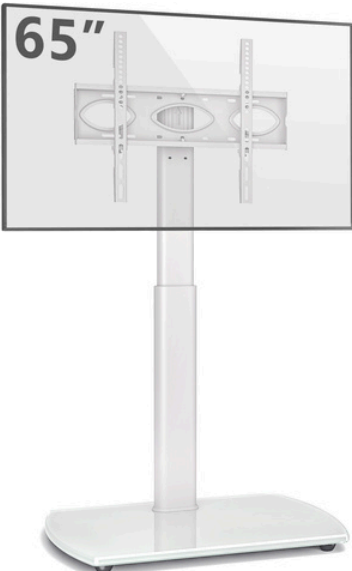

HMD-1445

Screen Size: 25"-55"

HMD-1446

Screen Size: 32"-70"

TV FLOOR STAND

HMD-1501

HMD-1502

HMD-1503

TV FLOOR STAND

HMD-1504

HMD-1505

HMD-1506

TV FLOOR STAND

HMD-1507

HMD-1508

HMD-1509

TV FLOOR STAND

HMD-1510

HMD-1511

HMD-1512

TV FLOOR STAND HAM-903

Suggested TV Size: 32"-65"

HMD-1518

TV Screen Size: 60"-86"

HMD-950

Dimensions (mm)

TV Screen Size: 37"-86"

TV FLOOR STAND HMD-951

Dimensions (mm)

TV Screen Size: 37"-86"

 www.hamoodtv.com

 sales@hamoodtv.com