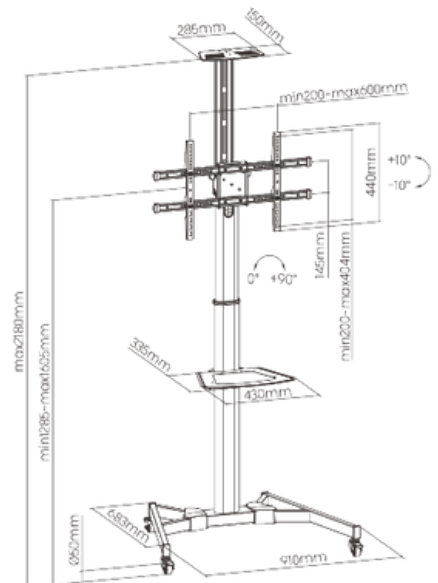

HMD-957 Silver

Fit Screen Size: 55"-100"

TV FLOOR STAND

HMD-600

Fit Screen Size: 42"-86"

KMS-1700A

Fit Screen Size: 32"-70"

HMD-749

Fit Screen Size: 37"-75"

TV FLOOR STAND

HAM-703

Suggested TV Size: 52-100"

HMD-745

Fit Screen Size: 70"-120"

HMD-746

Fit Screen Size: 70"-120"