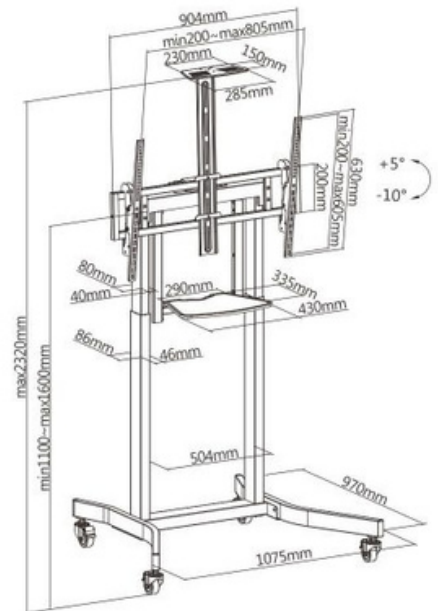

Fit Screen Size: 37"-75"

TV FLOOR STAND

HAM-703

Suggested TV Size: 52-100"

HMD-745

Fit Screen Size: 70"-120"

HMD-746

Fit Screen Size: 70"-120"

TV FLOOR STAND

HMD-2088

Fit Screen Size: 55"-86"

HMD-706

Fit Screen Size: 55"-100"

HMD-301

Fit Screen Size: 37"-86"

TV FLOOR STAND

HAM-111

Suggested tv size: 55-100"

HAM-133

Suggested TV Size: 32-75"

H06602W

Suggested TV Size: 32-70"

TV FLOOR STAND HMD-1444

Screen Size: 25"-55"

HMD-1445

Screen Size: 25"-55"

HMD-1446

Screen Size: 32"-70"

TV FLOOR STAND

HMD-1501

HMD-1502

HMD-1503