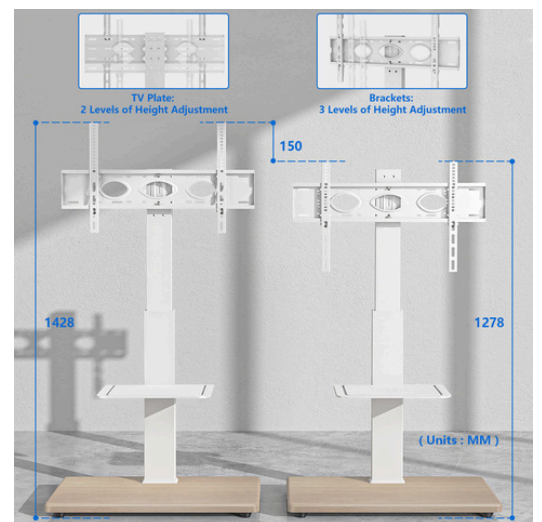

HMD-1445

Screen Size: 25"-55"

HMD-1446

Screen Size: 32"-70"

TV FLOOR STAND

HMD-1501

HMD-1502

HMD-1503

TV FLOOR STAND

HMD-1504

HMD-1505

HMD-1506

TV FLOOR STAND

HMD-1507

HMD-1508

HMD-1509