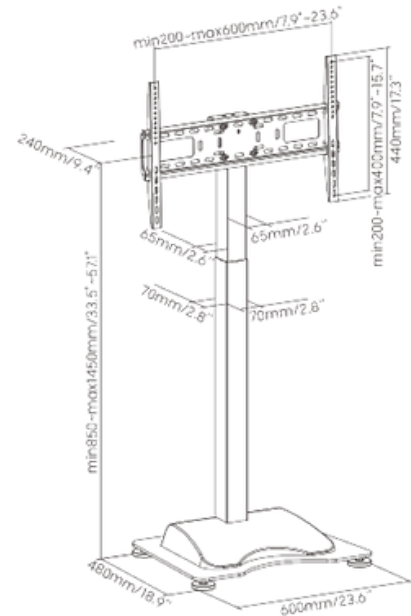

TV FLOOR STAND

HAM-333

Fit Screen Size: 32"-75"

HAM-444

Fit Screen Size: 32"-55"

HAM-603

Fit Screen Size: 60"-100"

TV FLOOR STAND

HMD-733

Fit Screen Size: 37"-70"

HMD-736

Fit Screen Size: 37"-75"

HMD-737

Fit Screen Size: 37"-70"

TV FLOOR STAND

HAM-601