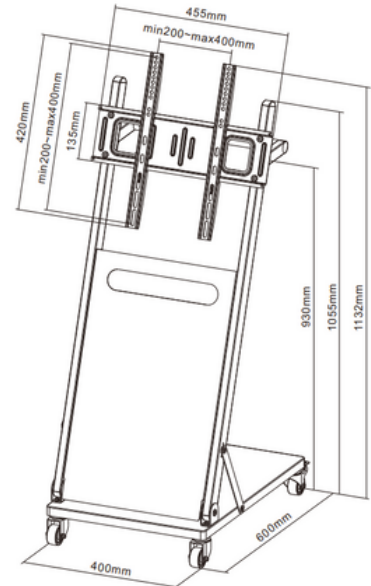

TV FLOOR STAND

HMD-2088

Fit Screen Size: 55"-86"

HMD-706

Fit Screen Size: 55"-100"

HMD-301

Fit Screen Size: 37"-86"

TV FLOOR STAND

HAM-111

Suggested tv size: 55-100"

HAM-133

Suggested TV Size: 32-75"

H06602W

Suggested TV Size: 32-70"

TV FLOOR STAND HMD-1444

Screen Size: 25"-55"

HMD-1445

Screen Size: 25"-55"

HMD-1446

Screen Size: 32"-70"

TV FLOOR STAND

HMD-1501

HMD-1502

HMD-1503