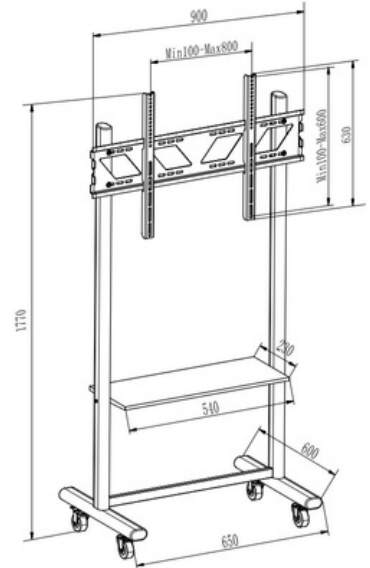

Suggested TV Size: 32-65"

HAM-2030B

Suggested TV Size: 32-65"

HAM-2030W

Suggested TV Size: 32-65"

TV FLOOR STAND

HAM-120

Product Size: 720*700*(1250-1750)mm

HAM-2000W

Suggested TV Size: 55-110"

HAM-2000B

Suggested TV Size: 42-100"

TV FLOOR STAND

HAM-155

Suggested tv size: 55-90"

HAM-177 (Adjustable)

Suggested TV Size: 32-75"

HAM-177

Suggested TV Size: 32-75"

TV FLOOR STAND

HMD-739

Fit Screen Size: 37"-70"

HMD-740

Fit Screen Size: 37"-70"