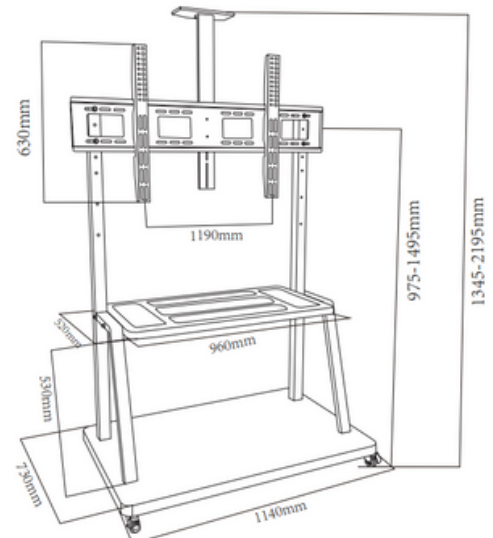

HMD-100

Fit Screen Size: 32"-65"

HMD-517

Fit Screen Size: 55"-120"

TV FLOOR STAND

HMD-526

Fit Screen Size: 55"-100"

HMD-747

Fit Screen Size: 50"-86"

HAM-2025BB

Fit Screen Size: 32"-58"

TV FLOOR STAND

HMD-957 Black

Fit Screen Size: 55"-100"

HMD-957 White

Fit Screen Size: 55"-100"