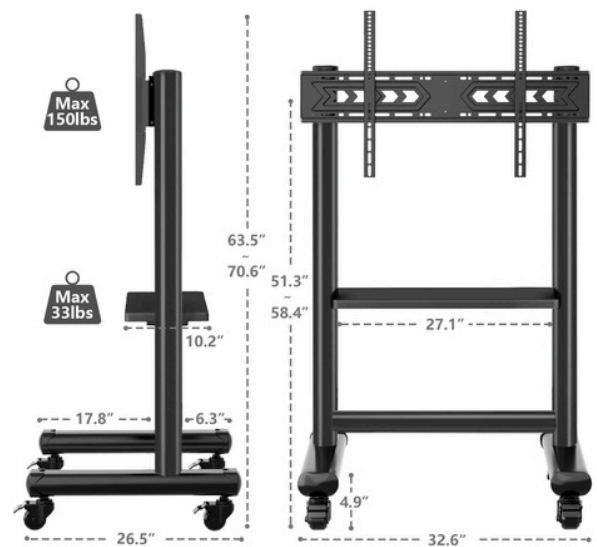

HMD-1445

Screen Size: 25"-55"

HMD-1446

Screen Size: 32"-70"

TV FLOOR STAND

HMD-1501

HMD-1502

HMD-1503

TV FLOOR STAND

HMD-1510

HMD-1511

HMD-1512

TV FLOOR STAND HAM-903

Suggested TV Size: 32"-65"

HMD-1518

TV Screen Size: 60"-86"

HMD-950

Dimensions (mm)

TV Screen Size: 37"-86"

TV FLOOR STAND HMD-951

Dimensions (mm)

TV Screen Size: 37"-86"

 www.hamoodtv.com

 sales@hamoodtv.com