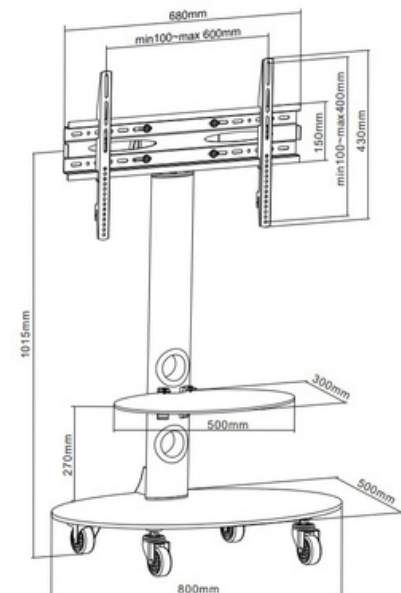

HAM-905

Suggested TV Size: 32-65"

HAM-906

Suggested TV Size: 32-65"

HAM-907

Suggested TV Size: 32-65"

TV FLOOR STAND

HAM-144

Suggested TV Size: 32-65"

HAM-2030B

Suggested TV Size: 32-65"

HAM-2030W

Suggested TV Size: 32-65"

TV FLOOR STAND

HAM-120

Product Size: 720*700*(1250-1750)mm

TV FLOOR STAND

HMD-1510

HMD-1511

HMD-1512

TV FLOOR STAND HAM-903

Suggested TV Size: 32"-65"

HMD-1518

TV Screen Size: 60"-86"

HMD-950

Dimensions (mm)

TV Screen Size: 37"-86"

TV FLOOR STAND HMD-951

Dimensions (mm)

TV Screen Size: 37"-86"

 www.hamoodtv.com

 sales@hamoodtv.com