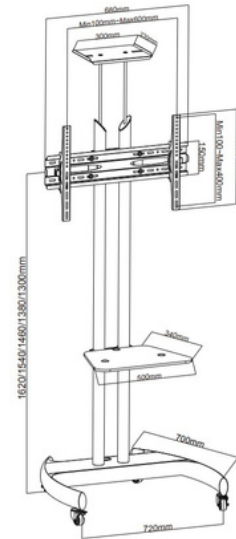

TV FLOOR STAND

HMD-2088

Fit Screen Size: 55"-86"

HMD-706

Fit Screen Size: 55"-100"

HMD-301

Fit Screen Size: 37"-86"

TV FLOOR STAND

HAM-111

Suggested tv size: 55-100"

HAM-133

Suggested TV Size: 32-75"

H06602W

Suggested TV Size: 32-70"

TV FLOOR STAND HMD-1444

Screen Size: 25"-55"

HMD-1445

Screen Size: 25"-55"

HMD-1446

Screen Size: 32"-70"

TV FLOOR STAND

HMD-1501

HMD-1502

HMD-1503

HMD-950

Dimensions (mm)

TV Screen Size: 37"-86"

TV FLOOR STAND HMD-951

Dimensions (mm)

TV Screen Size: 37"-86"

 www.hamoodtv.com

 sales@hamoodtv.com