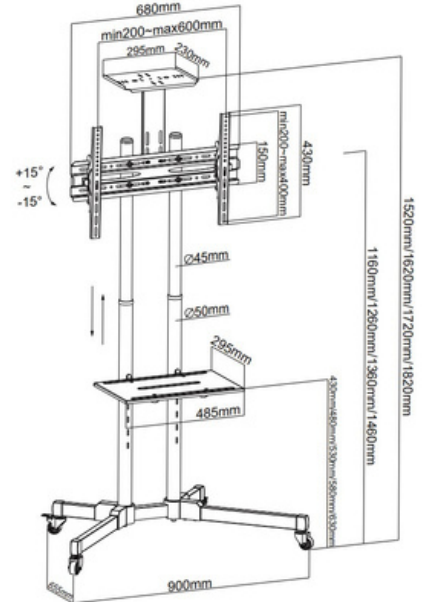

Suggested TV Size: 32-75"