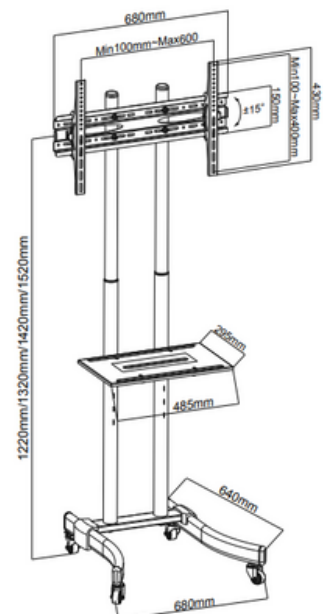

HAM-111

Suggested tv size: 55-100"

HAM-133

Suggested TV Size: 32-75"

H06602W

Suggested TV Size: 32-70"

TV FLOOR STAND HMD-1444

Screen Size: 25"-55"

HMD-1445

Screen Size: 25"-55"

HMD-1446

Screen Size: 32"-70"

TV FLOOR STAND

HMD-1501

HMD-1502

HMD-1503

TV FLOOR STAND

HMD-1510

HMD-1511

HMD-1512

TV FLOOR STAND HAM-903

Suggested TV Size: 32"-65"

HMD-1518

TV Screen Size: 60"-86"

HMD-950

Dimensions (mm)

TV Screen Size: 37"-86"

TV FLOOR STAND HMD-951

Dimensions (mm)

TV Screen Size: 37"-86"

 www.hamoodtv.com

 sales@hamoodtv.com