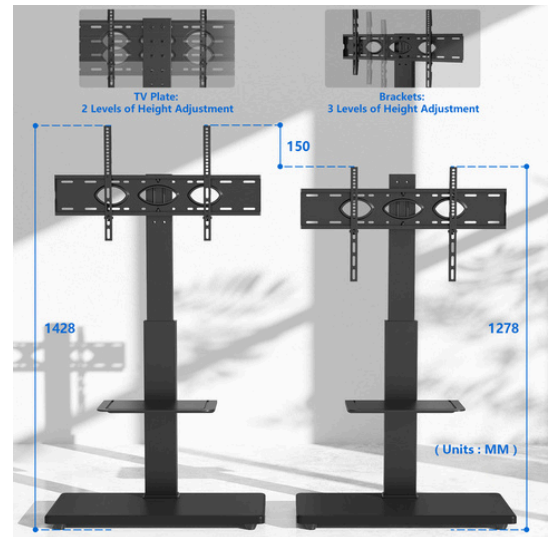

HMD-1445

Screen Size: 25"-55"

HMD-1446

Screen Size: 32"-70"

TV FLOOR STAND

HMD-1501

HMD-1502

HMD-1503

TV FLOOR STAND

HMD-1504

HMD-1505

HMD-1506

TV FLOOR STAND

HMD-1507

HMD-1508

HMD-1509