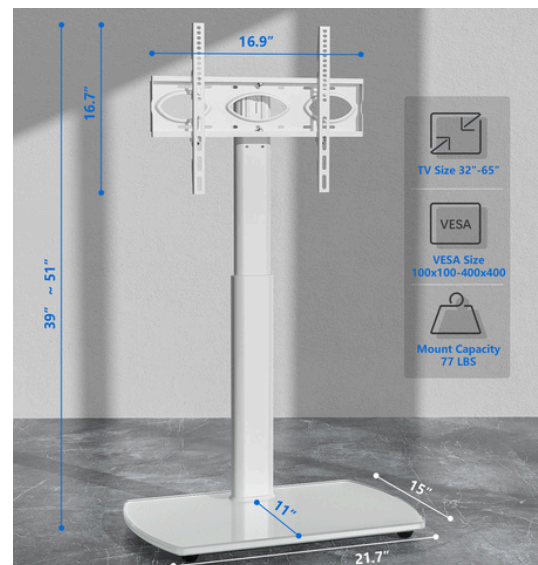

HMD-1445

Screen Size: 25"-55"

HMD-1446

Screen Size: 32"-70"

TV FLOOR STAND

HMD-1501

HMD-1502

HMD-1503

TV FLOOR STAND

HMD-1504

HMD-1505

HMD-1506

TV FLOOR STAND

HMD-1507

HMD-1508

HMD-1509

TV FLOOR STAND

HMD-1510

HMD-1511

HMD-1512

TV FLOOR STAND HAM-903

Suggested TV Size: 32"-65"

HMD-1518

TV Screen Size: 60"-86"

HMD-950

Dimensions (mm)

TV Screen Size: 37"-86"

TV FLOOR STAND HMD-951

Dimensions (mm)

TV Screen Size: 37"-86"

 www.hamoodtv.com

 sales@hamoodtv.com