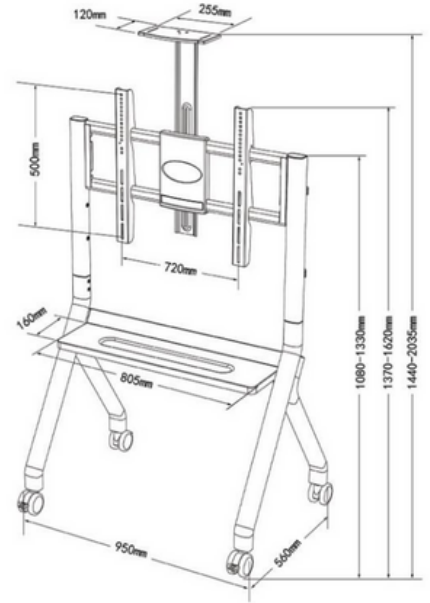

HMD-100

Fit Screen Size: 32"-65"

HMD-517

Fit Screen Size: 55"-120"

TV FLOOR STAND

HMD-526

Fit Screen Size: 55"-100"

HMD-747

Fit Screen Size: 50"-86"

HAM-2025BB

Fit Screen Size: 32"-58"

TV FLOOR STAND

HMD-957 Black

Fit Screen Size: 55"-100"

HMD-957 White

Fit Screen Size: 55"-100"

HMD-957 Silver

Fit Screen Size: 55"-100"

TV FLOOR STAND

HMD-600

Fit Screen Size: 42"-86"

KMS-1700A

Fit Screen Size: 32"-70"

HMD-749