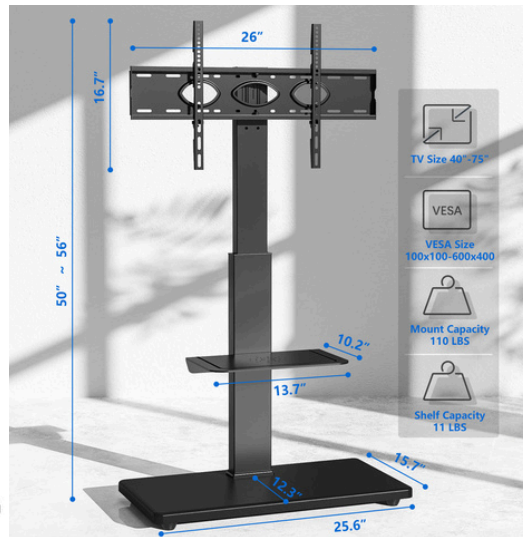

HAM-111

Suggested tv size: 55-100"

HAM-133

Suggested TV Size: 32-75"

H06602W

Suggested TV Size: 32-70"

TV FLOOR STAND HMD-1444

Screen Size: 25"-55"

HMD-1445

Screen Size: 25"-55"

HMD-1446

Screen Size: 32"-70"

TV FLOOR STAND

HMD-1501

HMD-1502

HMD-1503

TV FLOOR STAND

HMD-1504

HMD-1505

HMD-1506

TV FLOOR STAND

HMD-1507

HMD-1508

HMD-1509