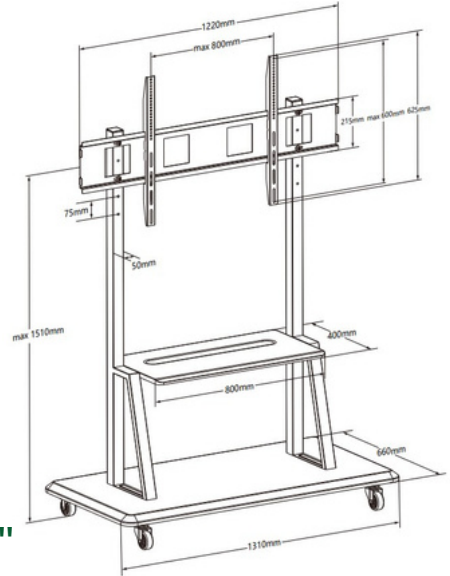

Fit Screen Size: 37"-75"

TV FLOOR STAND

HAM-703

Suggested TV Size: 52-100"

HMD-745

Fit Screen Size: 70"-120"

HMD-746

Fit Screen Size: 70"-120"

TV FLOOR STAND

HMD-2088

Fit Screen Size: 55"-86"

HMD-706

Fit Screen Size: 55"-100"

HMD-301

Fit Screen Size: 37"-86"

TV FLOOR STAND

HAM-111

Suggested tv size: 55-100"

HAM-133

Suggested TV Size: 32-75"

H06602W

Suggested TV Size: 32-70"

TV FLOOR STAND HMD-1444

Screen Size: 25"-55"