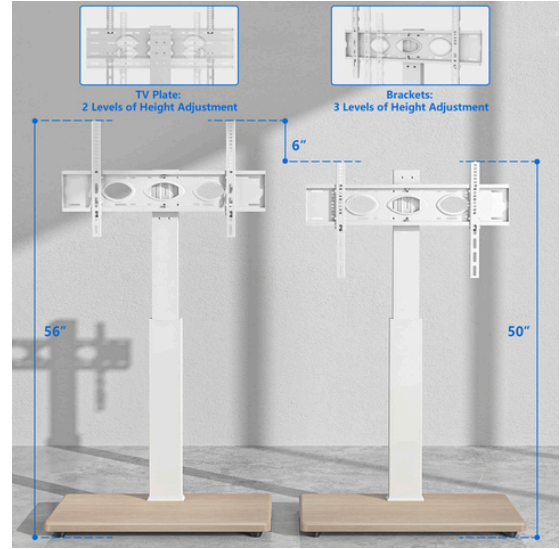

HMD-1445

Screen Size: 25"-55"

HMD-1446

Screen Size: 32"-70"

TV FLOOR STAND

HMD-1501

HMD-1502

HMD-1503

TV FLOOR STAND

HMD-1504

HMD-1505

HMD-1506

TV FLOOR STAND

HMD-1507

HMD-1508

HMD-1509