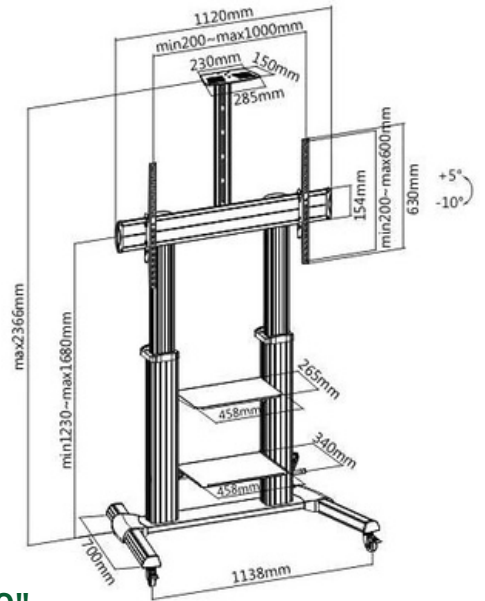

TV FLOOR STAND

HAM-2022

Fit Screen Size: 60"-100"