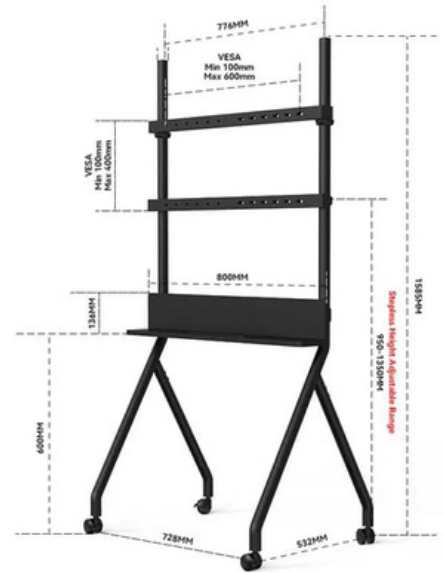

Fit Screen Size: 37"-75"

TV FLOOR STAND

HAM-703

Suggested TV Size: 52-100"

HMD-745

Fit Screen Size: 70"-120"

HMD-746

Fit Screen Size: 70"-120"

TV FLOOR STAND

HMD-2088

Fit Screen Size: 55"-86"

HMD-706

Fit Screen Size: 55"-100"

HMD-301

Fit Screen Size: 37"-86"

TV FLOOR STAND