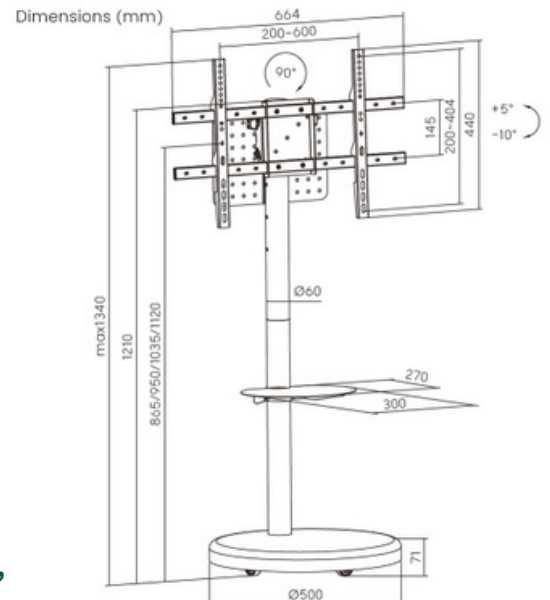

Fit Screen Size: 37"-75"

TV FLOOR STAND

HAM-703

Suggested TV Size: 52-100"

HMD-745

Fit Screen Size: 70"-120"

HMD-746

Fit Screen Size: 70"-120"

TV FLOOR STAND

HMD-2088

Fit Screen Size: 55"-86"

HMD-706

Fit Screen Size: 55"-100"

HMD-301

Fit Screen Size: 37"-86"

TV FLOOR STAND

HAM-111

Suggested tv size: 55-100"

HAM-133

Suggested TV Size: 32-75"

H06602W

Suggested TV Size: 32-70"

TV FLOOR STAND HMD-1444

Screen Size: 25"-55"