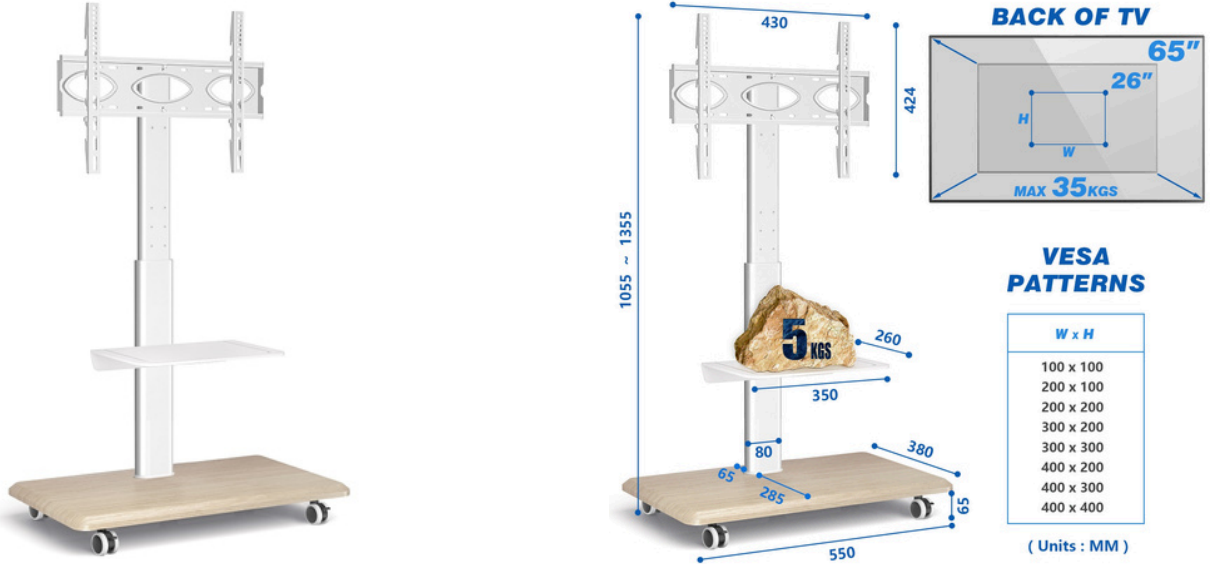

HMD-1445

Screen Size: 25"-55"

HMD-1446

Screen Size: 32"-70"

TV FLOOR STAND

HMD-1501

HMD-1502

HMD-1503

TV FLOOR STAND

HMD-1504

HMD-1505

HMD-1506

TV FLOOR STAND

HMD-1507

HMD-1508

HMD-1509

TV FLOOR STAND

HMD-1510

HMD-1511

HMD-1512

TV FLOOR STAND HAM-903

Suggested TV Size: 32"-65"

HMD-1518

TV Screen Size: 60"-86"

HMD-950

Dimensions (mm)

TV Screen Size: 37"-86"

TV FLOOR STAND HMD-951

Dimensions (mm)

TV Screen Size: 37"-86"

 www.hamoodtv.com

 sales@hamoodtv.com