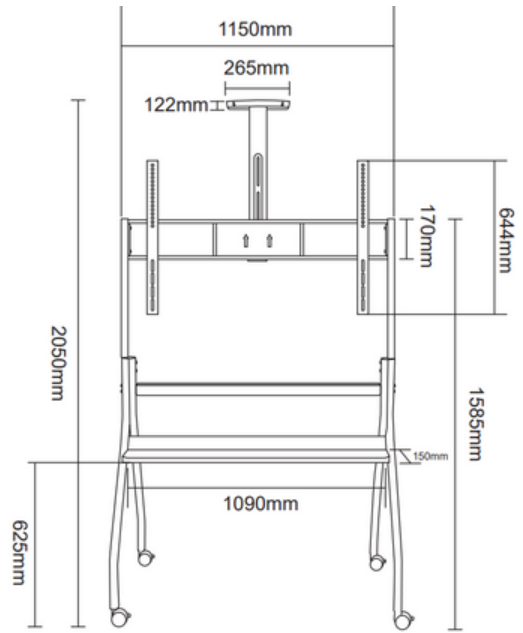

HMD-100

Fit Screen Size: 32"-65"

HMD-517

Fit Screen Size: 55"-120"

TV FLOOR STAND

HMD-526

Fit Screen Size: 55"-100"

HMD-747

Fit Screen Size: 50"-86"

HAM-2025BB

Fit Screen Size: 32"-58"

TV FLOOR STAND

HMD-957 Black

Fit Screen Size: 55"-100"

HMD-957 White

Fit Screen Size: 55"-100"