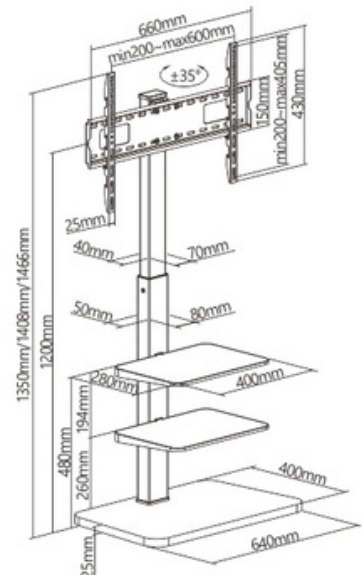

Fit Screen Size: 37"-75"

HAM-602

with casters

Fit Screen Size: 37"-70"

HAM-604

Fit Screen Size: 37"-75"

TV FLOOR STAND

HMD-738

Fit Screen Size: 37"-80"

HAM-2025

Fit Screen Size: 32"-55"

HAM-199

Fit Screen Size: 32"-75"

TV FLOOR STAND

HMD-748

Fit Screen Size: 60"-100"

HMD-100

Fit Screen Size: 32"-65"

HMD-517

Fit Screen Size: 55"-120"

TV FLOOR STAND

HMD-526

Fit Screen Size: 55"-100"

HMD-747

HMD-950

Dimensions (mm)

TV Screen Size: 37"-86"

TV FLOOR STAND HMD-951

Dimensions (mm)

TV Screen Size: 37"-86"

 www.hamoodtv.com

 sales@hamoodtv.com