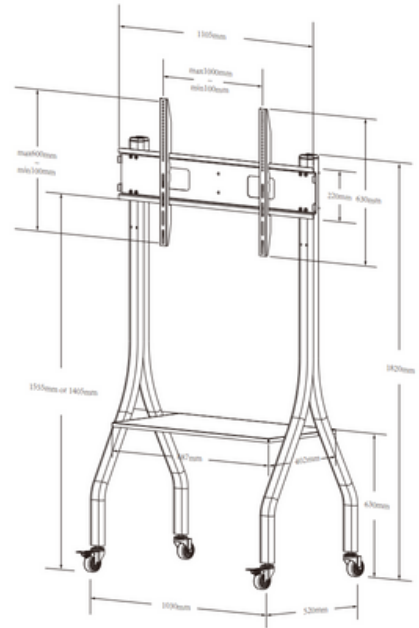

Fit Screen Size: 37"-75"

TV FLOOR STAND

HAM-703

Suggested TV Size: 52-100"

HMD-745

Fit Screen Size: 70"-120"

HMD-746

Fit Screen Size: 70"-120"

TV FLOOR STAND

HMD-2088

Fit Screen Size: 55"-86"

HMD-706

Fit Screen Size: 55"-100"

HMD-301

Fit Screen Size: 37"-86"

TV FLOOR STAND

HAM-111

Suggested tv size: 55-100"

HAM-133

Suggested TV Size: 32-75"

H06602W

Suggested TV Size: 32-70"

TV FLOOR STAND HMD-1444

Screen Size: 25"-55"