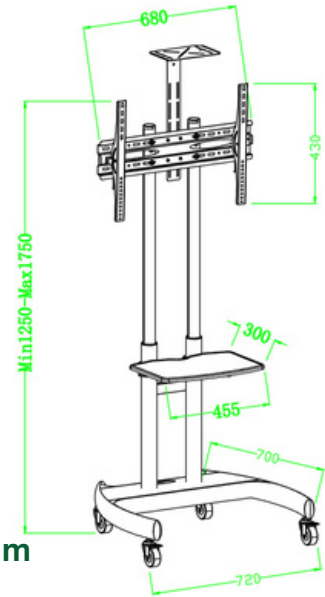

Suggested TV Size: 30-75"

HAM-188

Suggested TV Size: 55-100"

HAM-702

Suggested TV Size: 52-100"

TP0016B

TV FLOOR STAND

HAM-2030S

Suggested TV Size: 32-65"

HAM-2030B

Suggested TV Size: 32-65"

HAM-2030W

Suggested TV Size: 32-65"

TV FLOOR STAND

HAM-120

Product Size: 720*700*(1250-1750)mm

HAM-2000W

Suggested TV Size: 55-110"

HAM-2000B

Suggested TV Size: 42-100"

TV FLOOR STAND

HAM-155

Suggested tv size: 55-90"

HAM-177 (Adjustable)

Suggested TV Size: 32-75"

HAM-177

Suggested TV Size: 32-75"

TV FLOOR STAND

HMD-739

Fit Screen Size: 37"-70"

HMD-740

Fit Screen Size: 37"-70"