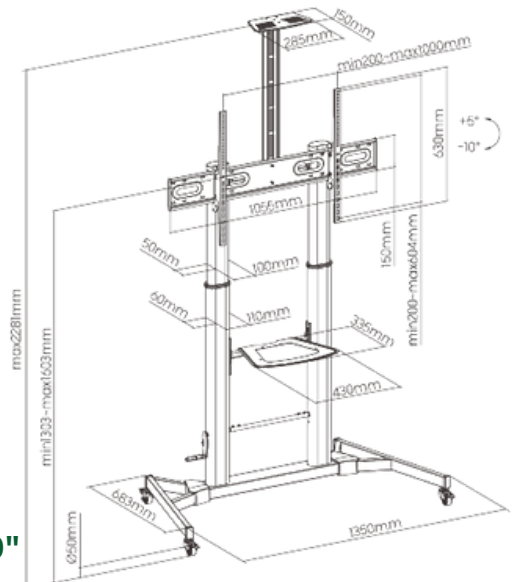

TV FLOOR STAND

HAM-333

Fit Screen Size: 32"-75"

HAM-444

Fit Screen Size: 32"-55"

HAM-603

Fit Screen Size: 60"-100"

TV FLOOR STAND

HMD-733

Fit Screen Size: 37"-70"

HMD-736

Fit Screen Size: 37"-75"

HMD-737

Fit Screen Size: 37"-70"

TV FLOOR STAND

HAM-601