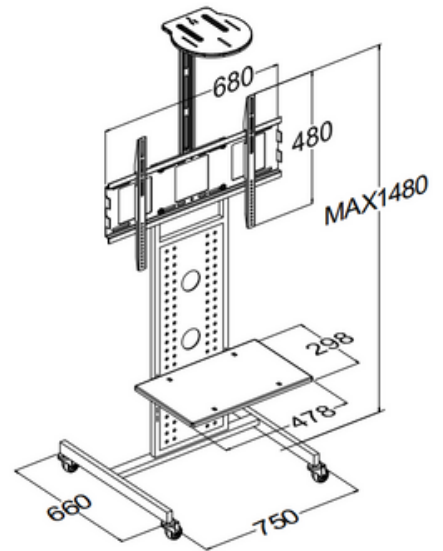

TV FLOOR STAND

HAM-333

HAM-444

HAM-603