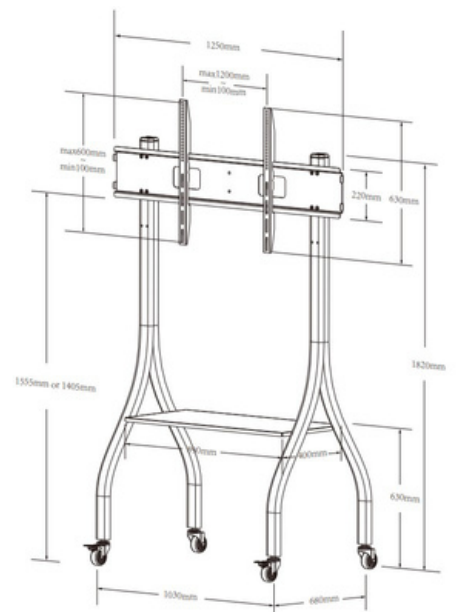

HAM-905

Suggested TV Size: 32-65"

HAM-906

Suggested TV Size: 32-65"

HAM-907

Suggested TV Size: 32-65"

TV FLOOR STAND

HAM-144

Suggested TV Size: 30-75"

HAM-188

Suggested TV Size: 55-100"

HAM-702

Suggested TV Size: 52-100"

TP0016B

TV FLOOR STAND

HAM-2030S

Suggested TV Size: 32-65"

HAM-2030B

Suggested TV Size: 32-65"

HAM-2030W

Suggested TV Size: 32-65"

TV FLOOR STAND

HAM-120

Product Size: 720*700*(1250-1750)mm

HAM-2000W

Suggested TV Size: 55-110"

HAM-2000B

Suggested TV Size: 42-100"

TV FLOOR STAND

HAM-155

Suggested tv size: 55-90"

HAM-177 (Adjustable)