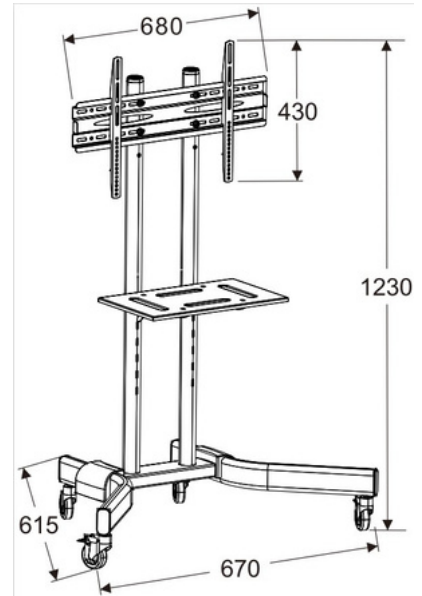

HMD-1445

Screen Size: 25"-55"

HMD-1446

Screen Size: 32"-70"

TV FLOOR STAND

HMD-1501

HMD-1502

HMD-1503

TV FLOOR STAND

HMD-1510

HMD-1511

HMD-1512

TV FLOOR STAND HAM-903

Suggested TV Size: 32"-65"

HMD-1518

TV Screen Size: 60"-86"

HMD-950

Dimensions (mm)

TV Screen Size: 37"-86"

TV FLOOR STAND HMD-951

Dimensions (mm)

TV Screen Size: 37"-86"

 www.hamoodtv.com

 sales@hamoodtv.com