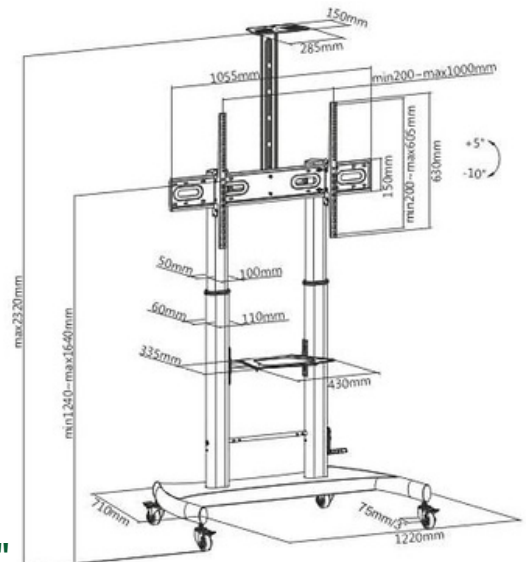

Fit Screen Size: 37"-70"

TV FLOOR STAND

HAM-2022

Fit Screen Size: 60"-100"

HAM-2023

Fit Screen Size: 37"-70"

HAM-2024

Fit Screen Size: 60"-100"

TV FLOOR STAND

HAM-333

Fit Screen Size: 32"-75"

HAM-444

Fit Screen Size: 32"-55"

HAM-603

Fit Screen Size: 60"-100"

TV FLOOR STAND