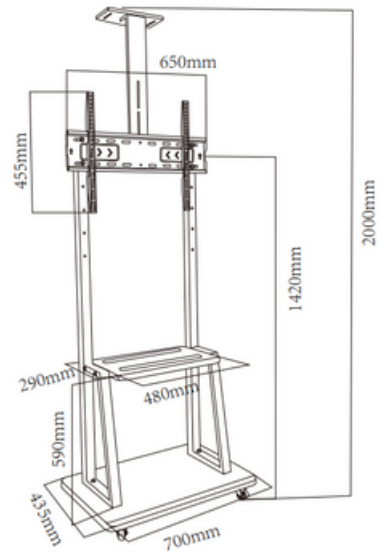

HMD-957 Silver

Fit Screen Size: 55"-100"

TV FLOOR STAND

HMD-600

Fit Screen Size: 42"-86"

KMS-1700A

Fit Screen Size: 32"-70"

HMD-749

Fit Screen Size: 37"-75"

TV FLOOR STAND

HAM-703

Suggested TV Size: 52-100"

HMD-745

Fit Screen Size: 70"-120"

HMD-746

Fit Screen Size: 70"-120"

TV FLOOR STAND

HMD-2088

Fit Screen Size: 55"-86"

HMD-706

Fit Screen Size: 55"-100"

HMD-301

Fit Screen Size: 37"-86"

TV FLOOR STAND