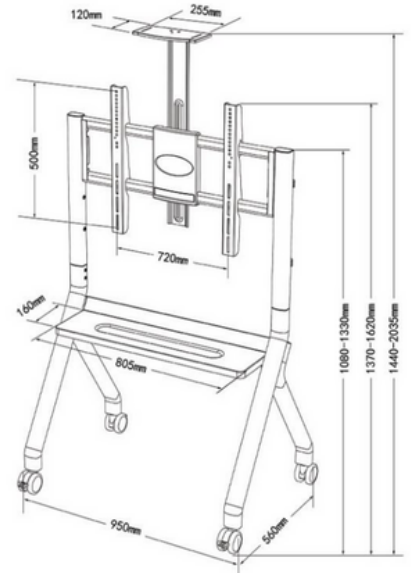

HMD-100

Fit Screen Size: 32"-65"

HMD-517

Fit Screen Size: 55"-120"

TV FLOOR STAND

HMD-526

Fit Screen Size: 55"-100"

HMD-747

Fit Screen Size: 50"-86"

HAM-2025BB

Fit Screen Size: 32"-58"

TV FLOOR STAND

HMD-957 Black

Fit Screen Size: 55"-100"

HMD-957 White

Fit Screen Size: 55"-100"

HMD-957 Silver

Fit Screen Size: 55"-100"

TV FLOOR STAND

HMD-600

Fit Screen Size: 42"-86"

KMS-1700A

Fit Screen Size: 32"-70"

HMD-749