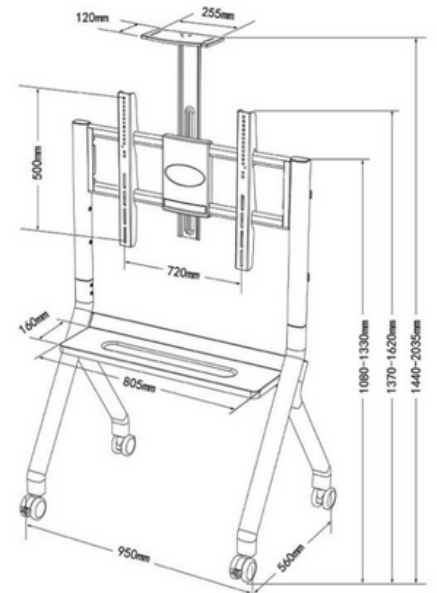

HMD-100

Fit Screen Size: 32"-65"

HMD-517

Fit Screen Size: 55"-120"

TV FLOOR STAND

HMD-526

Fit Screen Size: 55"-100"

HMD-747

Fit Screen Size: 50"-86"

HAM-2025BB

Fit Screen Size: 32"-58"

TV FLOOR STAND

HMD-957 Black

Fit Screen Size: 55"-100"

HMD-957 White

Fit Screen Size: 55"-100"

HMD-957 Silver

Fit Screen Size: 55"-100"

TV FLOOR STAND

HMD-600

Fit Screen Size: 42"-86"

KMS-1700A

Fit Screen Size: 32"-70"

HMD-749