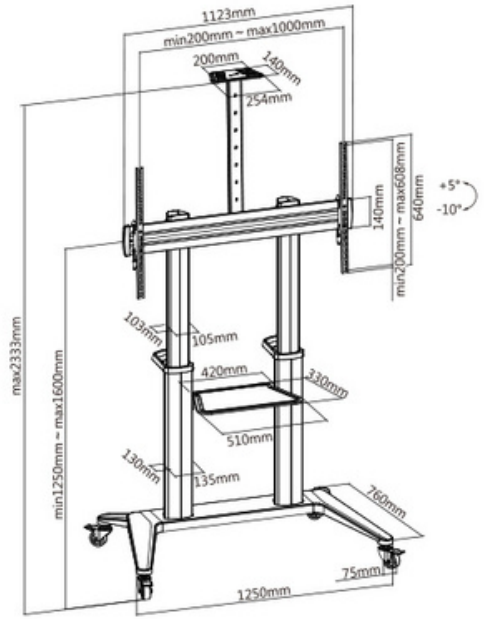

Fit Screen Size: 37"-75"

TV FLOOR STAND

HAM-703

Suggested TV Size: 52-100"

HMD-745

Fit Screen Size: 70"-120"

HMD-746

Fit Screen Size: 70"-120"

TV FLOOR STAND

HMD-2088

Fit Screen Size: 55"-86"

HMD-706

Fit Screen Size: 55"-100"

HMD-301

Fit Screen Size: 37"-86"

TV FLOOR STAND