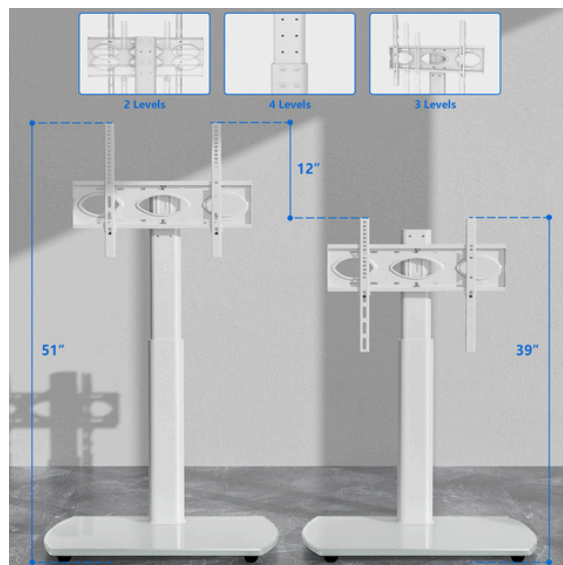

HMD-1445

Screen Size: 25"-55"

HMD-1446

Screen Size: 32"-70"

TV FLOOR STAND

HMD-1501

HMD-1502

HMD-1503

TV FLOOR STAND

HMD-1504

HMD-1505

HMD-1506

TV FLOOR STAND

HMD-1507

HMD-1508

HMD-1509

TV FLOOR STAND

HMD-1510

HMD-1511

HMD-1512

TV FLOOR STAND HAM-903

Suggested TV Size: 32"-65"

HMD-1518

TV Screen Size: 60"-86"

HMD-950

Dimensions (mm)

TV Screen Size: 37"-86"

TV FLOOR STAND HMD-951

Dimensions (mm)

TV Screen Size: 37"-86"

 www.hamoodtv.com

 sales@hamoodtv.com