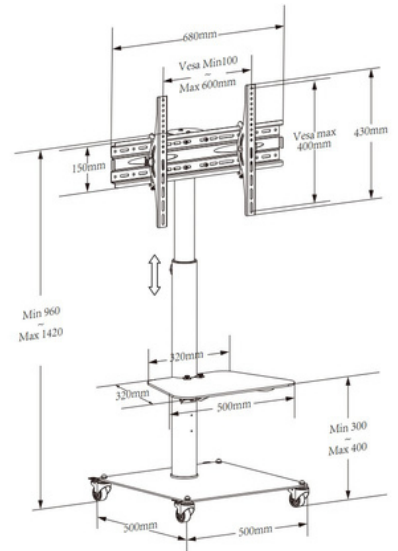

Suggested TV Size: 30-75"

HAM-188

Suggested TV Size: 55-100"

HAM-702

Suggested TV Size: 52-100"

TP0016B

TV FLOOR STAND

HAM-2030S

Suggested TV Size: 32-65"

HAM-2030B

Suggested TV Size: 32-65"

HAM-2030W

Suggested TV Size: 32-65"

TV FLOOR STAND

HAM-120

Product Size: 720*700*(1250-1750)mm

HMD-950

Dimensions (mm)

TV Screen Size: 37"-86"

TV FLOOR STAND HMD-951

Dimensions (mm)

TV Screen Size: 37"-86"

 www.hamoodtv.com

 sales@hamoodtv.com