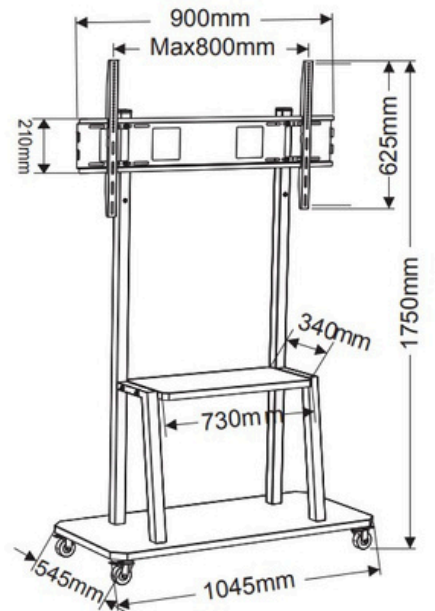

HAM-905

Suggested TV Size: 32-65"

HAM-906

Suggested TV Size: 32-65"

HAM-907

Suggested TV Size: 32-65"

TV FLOOR STAND

HAM-144

Suggested TV Size: 30-75"

HAM-188

Suggested TV Size: 55-100"

HAM-702

Suggested TV Size: 52-100"

TP0016B

TV FLOOR STAND

HAM-2030S

Suggested TV Size: 32-65"

HAM-2030B

Suggested TV Size: 32-65"

HAM-2030W

Suggested TV Size: 32-65"

TV FLOOR STAND

HAM-120

Product Size: 720*700*(1250-1750)mm

HMD-950

Dimensions (mm)

TV Screen Size: 37"-86"

TV FLOOR STAND HMD-951

Dimensions (mm)

TV Screen Size: 37"-86"

 www.hamoodtv.com

 sales@hamoodtv.com