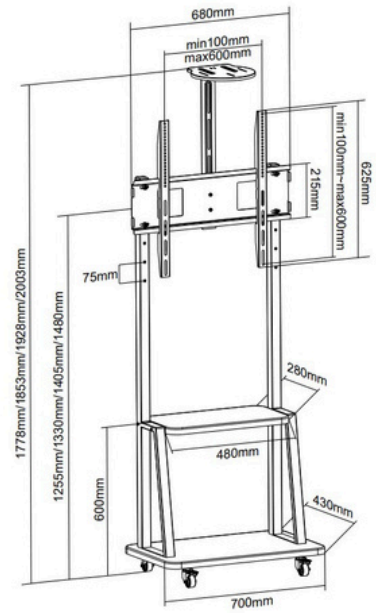

HAM-905

Suggested TV Size: 32-65"

HAM-906

Suggested TV Size: 32-65"

HAM-907

Suggested TV Size: 32-65"

TV FLOOR STAND

HAM-144

Suggested TV Size: 30-75"

HAM-188

Suggested TV Size: 55-100"

HAM-702

Suggested TV Size: 52-100"

TP0016B

TV FLOOR STAND

HAM-2030S

Suggested TV Size: 32-65"

HAM-2030B

Suggested TV Size: 32-65"

HAM-2030W

Suggested TV Size: 32-65"

TV FLOOR STAND

HAM-120

Product Size: 720*700*(1250-1750)mm

HMD-950

Dimensions (mm)

TV Screen Size: 37"-86"

TV FLOOR STAND HMD-951

Dimensions (mm)

TV Screen Size: 37"-86"

 www.hamoodtv.com

 sales@hamoodtv.com