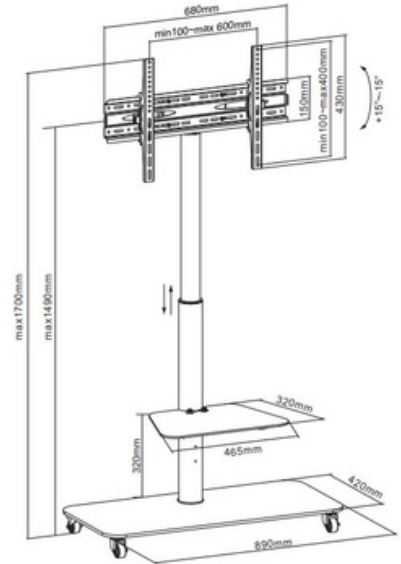

HAM-905

Suggested TV Size: 32-65"

HAM-906

Suggested TV Size: 32-65"

HAM-907

Suggested TV Size: 32-65"

TV FLOOR STAND

HAM-144

Suggested TV Size: 30-75"

HAM-188

Suggested TV Size: 55-100"

HAM-702

Suggested TV Size: 52-100"

TP0016B

TV FLOOR STAND

HAM-2030S

Suggested TV Size: 32-65"

HAM-2030B

Suggested TV Size: 32-65"

HAM-2030W

Suggested TV Size: 32-65"

TV FLOOR STAND

HAM-120

Product Size: 720*700*(1250-1750)mm

HMD-950

Dimensions (mm)

TV Screen Size: 37"-86"

TV FLOOR STAND HMD-951

Dimensions (mm)

TV Screen Size: 37"-86"

 www.hamoodtv.com

 sales@hamoodtv.com