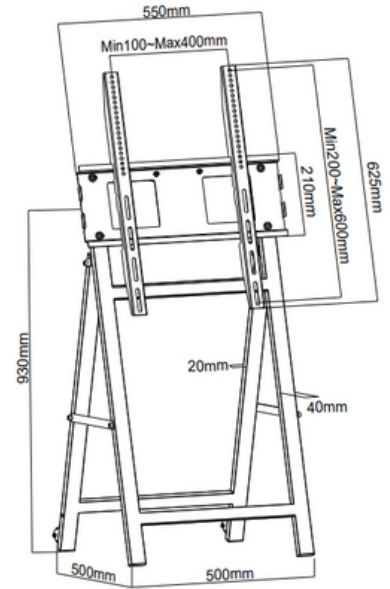

TV FLOOR STAND

HMD-2088

Fit Screen Size: 55"-86"

HMD-706

Fit Screen Size: 55"-100"

HMD-301

Fit Screen Size: 37"-86"

TV FLOOR STAND

HAM-111

Suggested tv size: 55-100"

HAM-133

Suggested TV Size: 32-75"

H06602W

Suggested TV Size: 32-70"

TV FLOOR STAND HMD-1444

Screen Size: 25"-55"

HMD-1445

Screen Size: 25"-55"

HMD-1446

Screen Size: 32"-70"

TV FLOOR STAND

HMD-1501

HMD-1502

HMD-1503

HMD-950

Dimensions (mm)

TV Screen Size: 37"-86"

TV FLOOR STAND HMD-951

Dimensions (mm)

TV Screen Size: 37"-86"

 www.hamoodtv.com

 sales@hamoodtv.com