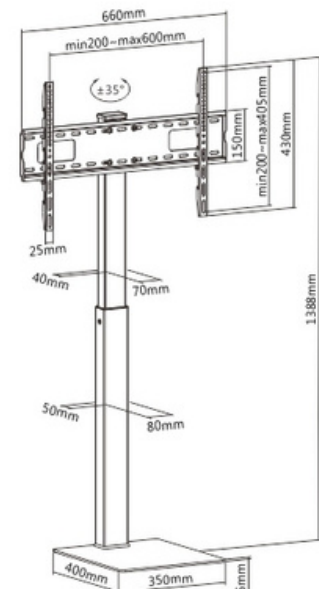

TV FLOOR STAND

HAM-333

Fit Screen Size: 32"-75"

HAM-444

Fit Screen Size: 32"-55"

HAM-603

Fit Screen Size: 60"-100"

TV FLOOR STAND

HMD-733

Fit Screen Size: 37"-70"

HMD-736

Fit Screen Size: 37"-75"

HMD-737

Fit Screen Size: 37"-70"

TV FLOOR STAND

HAM-601

Fit Screen Size: 37"-75"

HAM-602

with casters

Fit Screen Size: 37"-70"

HAM-604

Fit Screen Size: 37"-75"

TV FLOOR STAND

HMD-738

HMD-950

Dimensions (mm)

TV Screen Size: 37"-86"

TV FLOOR STAND HMD-951

Dimensions (mm)

TV Screen Size: 37"-86"

 www.hamoodtv.com

 sales@hamoodtv.com