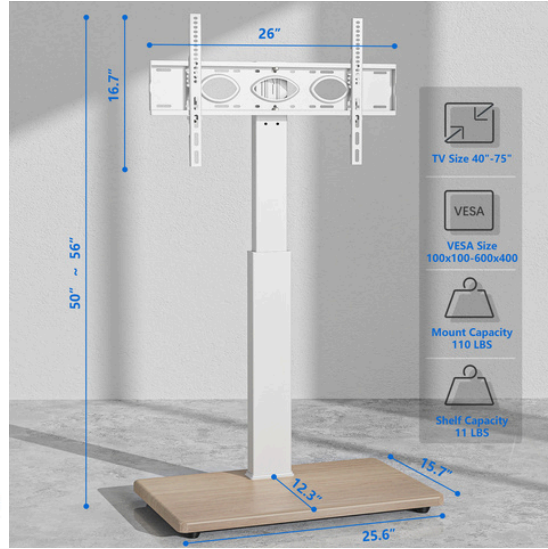

TV FLOOR STAND

HMD-2088

Fit Screen Size: 55"-86"

HMD-706

Fit Screen Size: 55"-100"

HMD-301

Fit Screen Size: 37"-86"

TV FLOOR STAND

HAM-111

Suggested tv size: 55-100"

HAM-133

Suggested TV Size: 32-75"

H06602W

Suggested TV Size: 32-70"

TV FLOOR STAND HMD-1444

Screen Size: 25"-55"

HMD-1445

Screen Size: 25"-55"

HMD-1446

Screen Size: 32"-70"

TV FLOOR STAND

HMD-1501

HMD-1502

HMD-1503

TV FLOOR STAND

HMD-1504

HMD-1505

HMD-1506

TV FLOOR STAND

HMD-1507

HMD-1508

HMD-1509