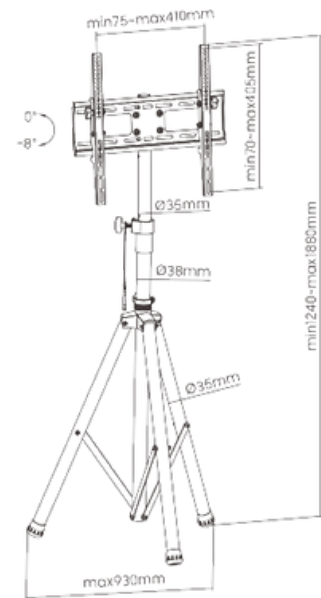

TV FLOOR STAND

HAM-333

Fit Screen Size: 32"-75"

HAM-444

Fit Screen Size: 32"-55"

HAM-603

Fit Screen Size: 60"-100"

TV FLOOR STAND

HMD-733

Fit Screen Size: 37"-70"

HMD-736

Fit Screen Size: 37"-75"

HMD-737

Fit Screen Size: 37"-70"

TV FLOOR STAND

HAM-601