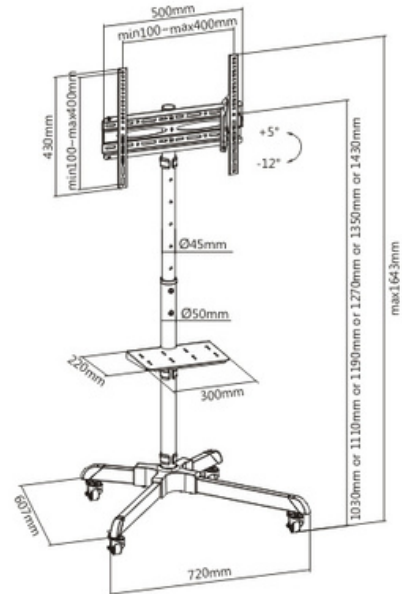

Fit Screen Size: 37"-75"

HAM-602

with casters

Fit Screen Size: 37"-70"

HAM-604

Fit Screen Size: 37"-75"

TV FLOOR STAND

HMD-738

Fit Screen Size: 37"-80"

HAM-2025

Fit Screen Size: 32"-55"

HAM-199

Fit Screen Size: 32"-75"

TV FLOOR STAND

HMD-748

Fit Screen Size: 60"-100"