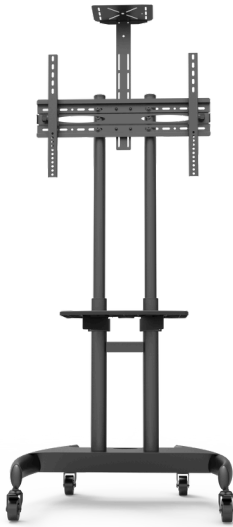

Suggested TV Size: 30-75"

HAM-188

Suggested TV Size: 55-100"

HAM-702

Suggested TV Size: 52-100"

TP0016B

TV FLOOR STAND

HAM-2030S

Suggested TV Size: 32-65"

HAM-2030B

Suggested TV Size: 32-65"

HAM-2030W

Suggested TV Size: 32-65"

TV FLOOR STAND

HAM-120

Product Size: 720*700*(1250-1750)mm

HAM-2000W

Suggested TV Size: 55-110"

HAM-2000B

Suggested TV Size: 42-100"

TV FLOOR STAND

HAM-155

Suggested tv size: 55-90"

HAM-177 (Adjustable)

Suggested TV Size: 32-75"

HAM-177

Suggested TV Size: 32-75"

TV FLOOR STAND

HMD-739

Fit Screen Size: 37"-70"

HMD-740

Fit Screen Size: 37"-70"