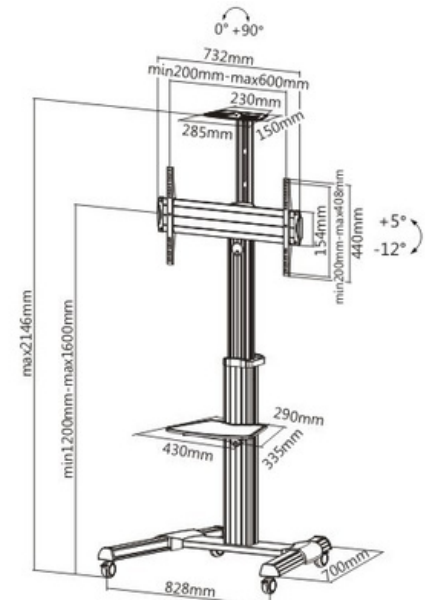

Fit Screen Size: 37"-70"