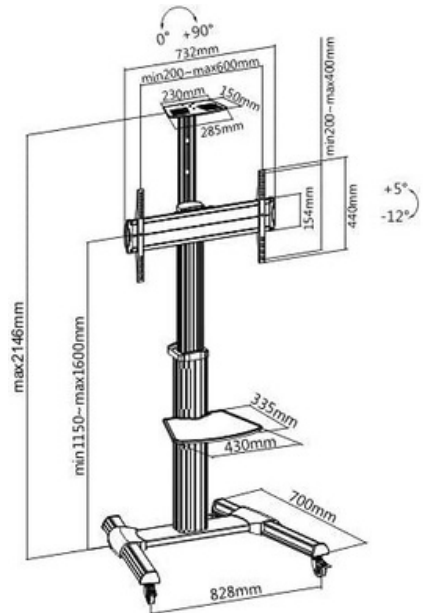

HMD-741

Fit Screen Size: 37"-70"

TV FLOOR STAND

HAM-2020

Fit Screen Size: 37"-70"

HAM-2021

Fit Screen Size: 37"-70"

HAM-222

HMD-950

Dimensions (mm)

TV Screen Size: 37"-86"

TV FLOOR STAND HMD-951

Dimensions (mm)

TV Screen Size: 37"-86"

 www.hamoodtv.com

 sales@hamoodtv.com