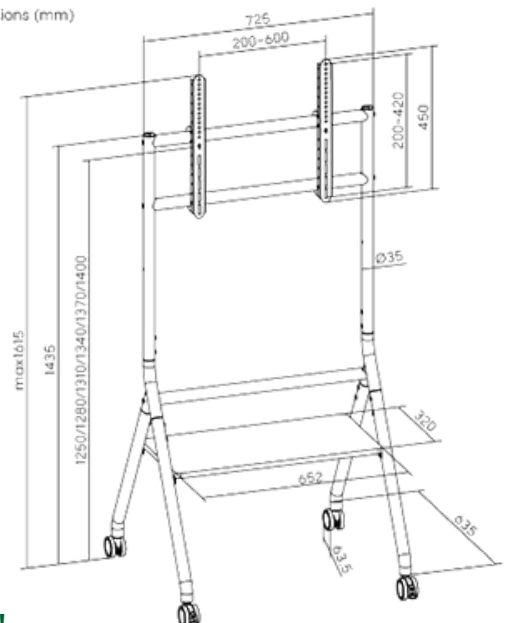

HMD-1445

Screen Size: 25"-55"

HMD-1446

Screen Size: 32"-70"

TV FLOOR STAND

HMD-1501

HMD-1502

HMD-1503

TV FLOOR STAND

HMD-1510

HMD-1511

HMD-1512

TV FLOOR STAND HAM-903

Suggested TV Size: 32"-65"

HMD-1518

TV Screen Size: 60"-86"

HMD-950

Dimensions (mm)

TV Screen Size: 37"-86"

TV FLOOR STAND HMD-951

Dimensions (mm)

TV Screen Size: 37"-86"

 www.hamoodtv.com

 sales@hamoodtv.com