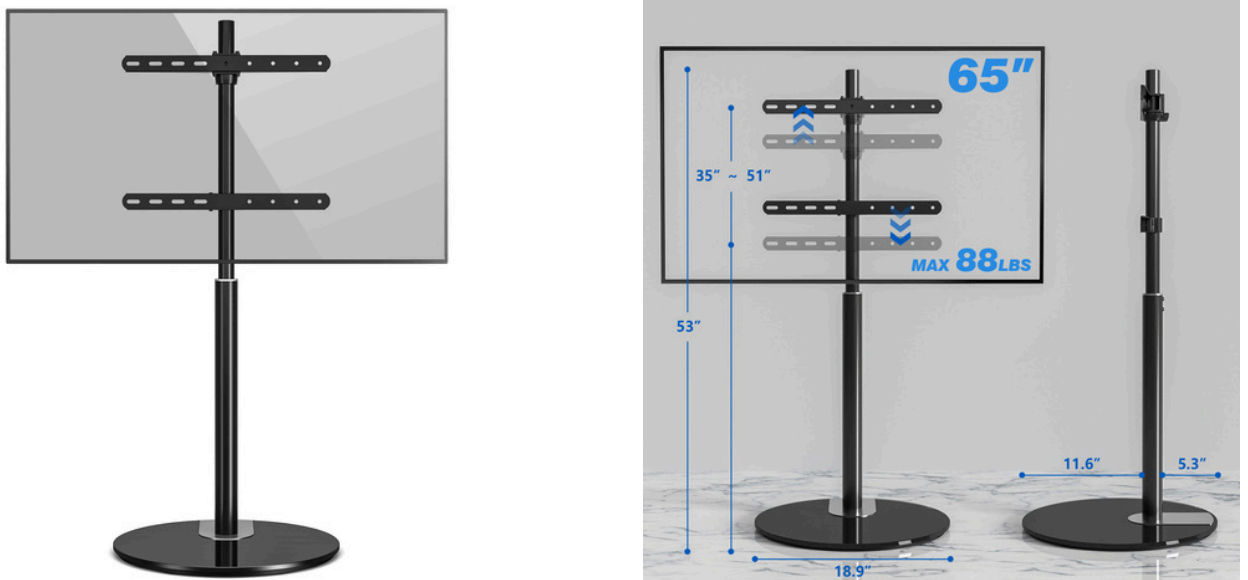

HMD-1445

Screen Size: 25"-55"

HMD-1446

Screen Size: 32"-70"

TV FLOOR STAND

HMD-1501

HMD-1502

HMD-1503

TV FLOOR STAND

HMD-1504

HMD-1505

HMD-1506

TV FLOOR STAND

HMD-1507

HMD-1508

HMD-1509

TV FLOOR STAND

HMD-1510

HMD-1511

HMD-1512

TV FLOOR STAND HAM-903

Suggested TV Size: 32"-65"

HMD-1518

TV Screen Size: 60"-86"