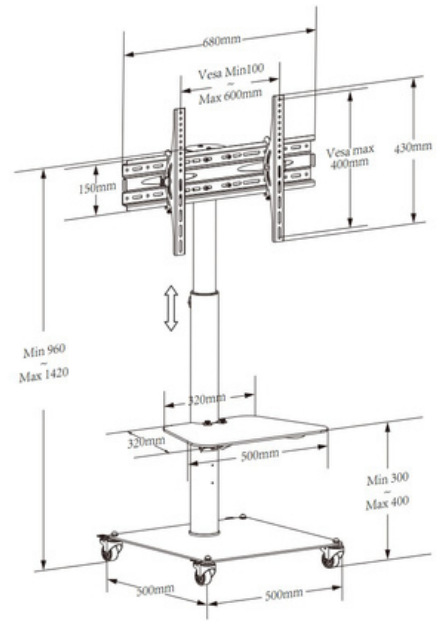

Suggested TV Size: 30-75"

HAM-188

Suggested TV Size: 55-100"

HAM-702

Suggested TV Size: 52-100"

TP0016B

TV FLOOR STAND

HAM-2030S

Suggested TV Size: 32-65"

HAM-2030B

Suggested TV Size: 32-65"

HAM-2030W

Suggested TV Size: 32-65"

TV FLOOR STAND

HAM-120

Product Size: 720*700*(1250-1750)mm