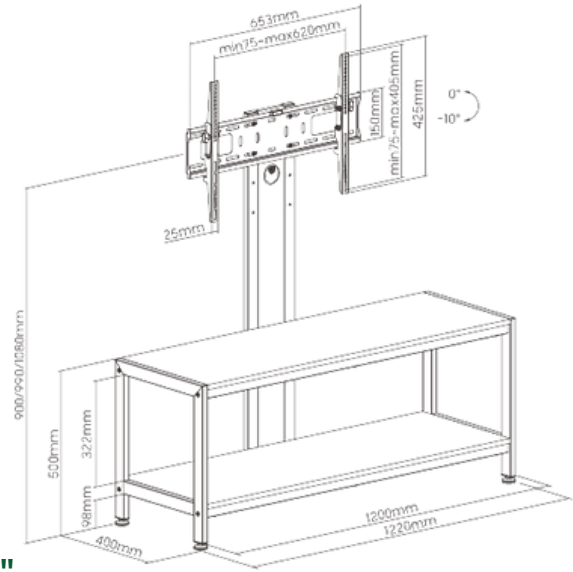

Suggested TV Size: 32-75"

HAM-177

Suggested TV Size: 32-75"

TV FLOOR STAND

HMD-739

Fit Screen Size: 37"-70"

HMD-740

Fit Screen Size: 37"-70"