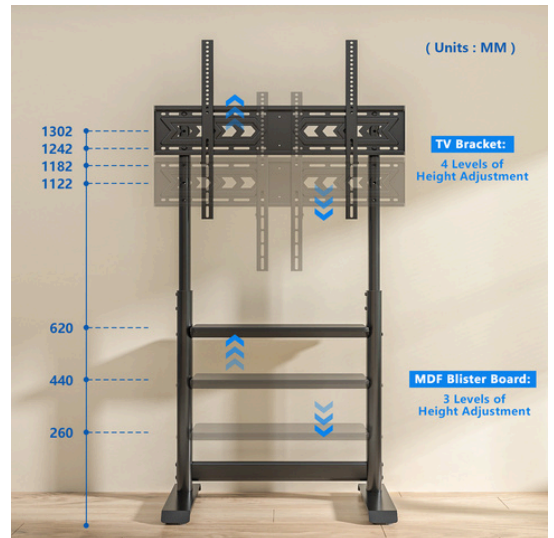

TV FLOOR STAND

HMD-1510

HMD-1511

HMD-1512

TV FLOOR STAND HAM-903

Suggested TV Size: 32"-65"

HMD-1518

TV Screen Size: 60"-86"

HMD-950

Dimensions (mm)

TV Screen Size: 37"-86"

TV FLOOR STAND HMD-951

Dimensions (mm)

TV Screen Size: 37"-86"

 www.hamoodtv.com

 sales@hamoodtv.com