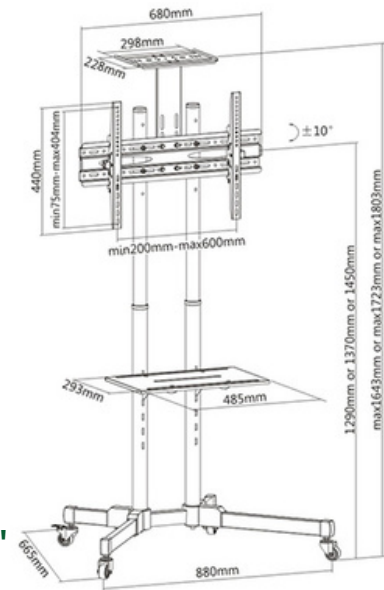

TV FLOOR STAND

HMD-733

Fit Screen Size: 37"-70"