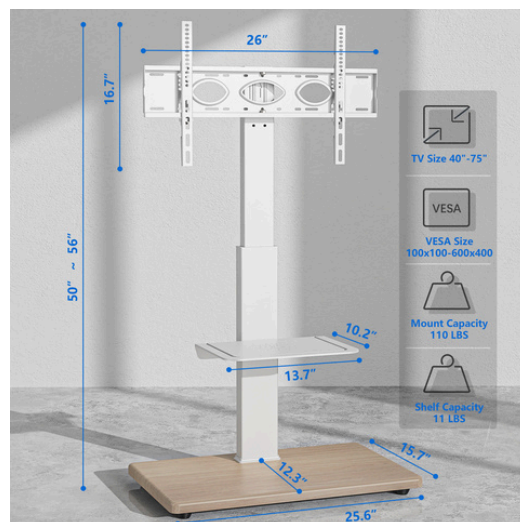

HAM-111

Suggested tv size: 55-100"

HAM-133

Suggested TV Size: 32-75"

H06602W

Suggested TV Size: 32-70"

TV FLOOR STAND HMD-1444

Screen Size: 25"-55"

HMD-1445

Screen Size: 25"-55"

HMD-1446

Screen Size: 32"-70"

TV FLOOR STAND

HMD-1501

HMD-1502

HMD-1503