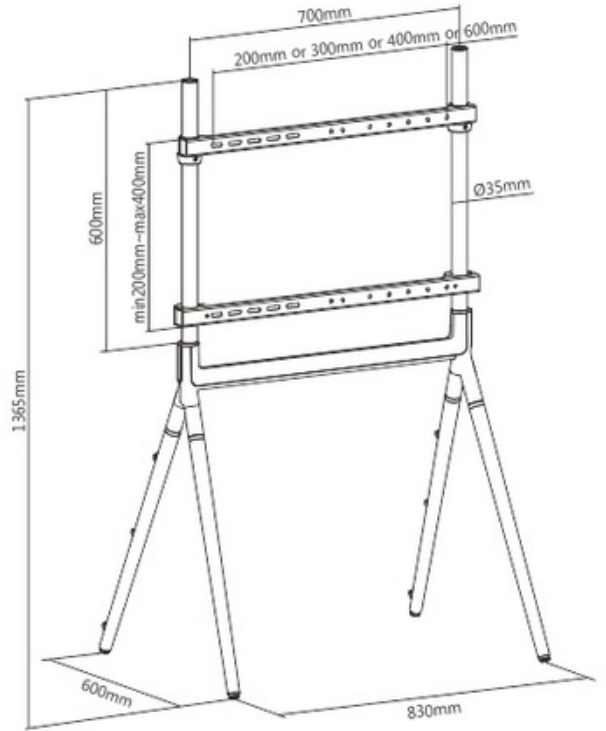

TV FLOOR LEG STANDS

HMD-734

Size: 49-70"