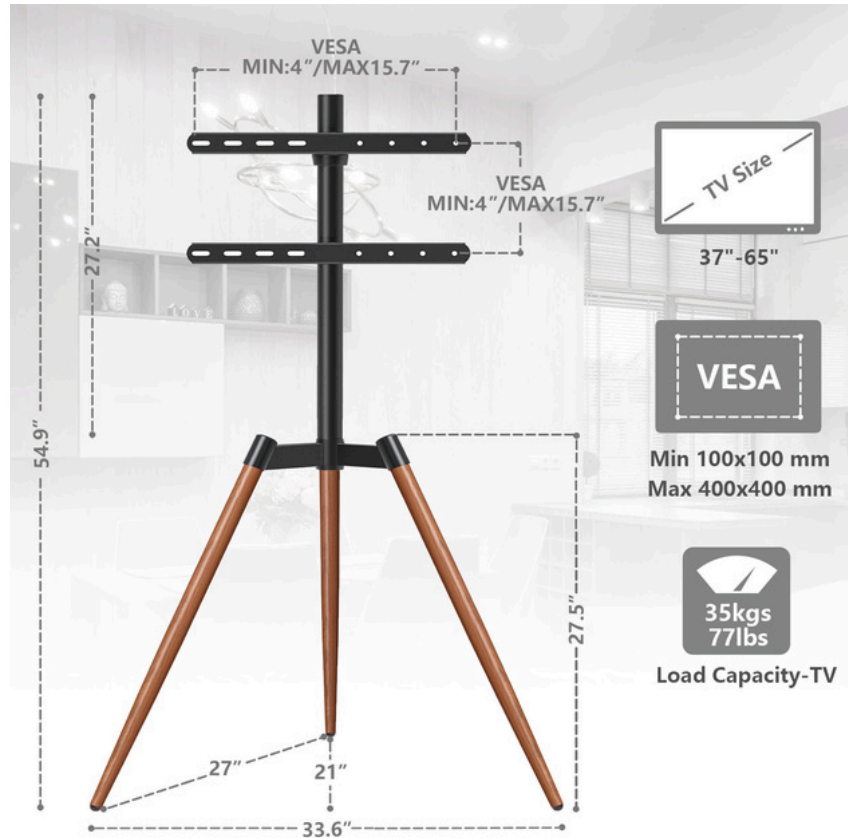

TV FLOOR LEG STANDS

HMD-1516

TV Screen Size: 37"-65"