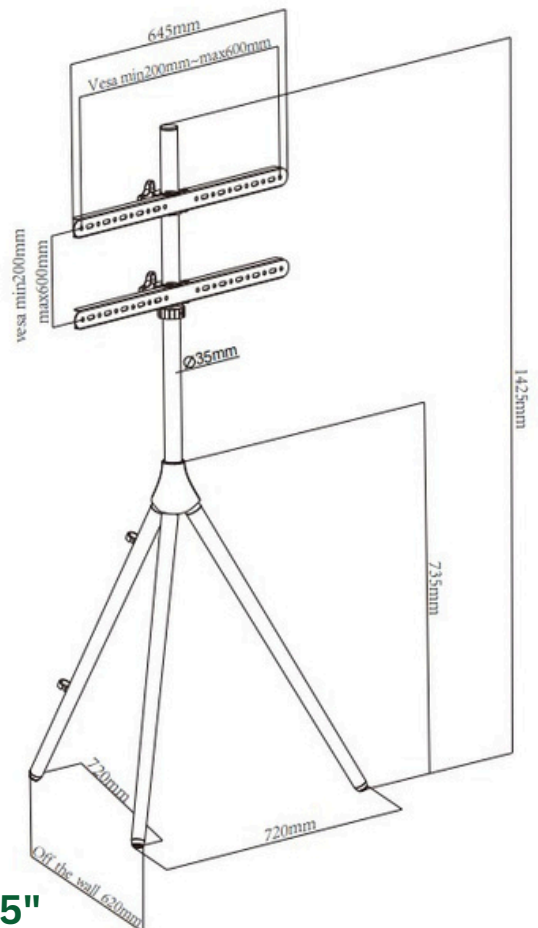

HMD-734

Size: 49-70"

HMD-735

Dimensions (mm)

Size: 45-65"

TV FLOOR LEG STANDS

HAM-150

TV Size: 32-70"

HMD-160

TV Size: 32-65"

TV FLOOR LEG STANDS

HMD-2078

Suitable for 55" - 86" TV

Load bearing 40kg

Height Adjustable
44.5" - 55.7"

VESA SIZE

Min 100x100mm
Max 600x400mm

TV Size: 55-86"

HMD-2010

Dimensions (mm)

Fit Screen Size: 45-65"

TV FLOOR LEG STANDS

HMD-704

Dimensions (mm)

TV FLOOR LEG STANDS

HMD-1514

PRODUCT DIMENSION

For a Great Viewing Experience

TV Screen Size: 32"-75"

HMD-1515

VESA

100 x 100mm
200 x 100mm
200 x 200mm
300 x 200mm
300 x 300mm
400 x 200mm
400 x 300mm
400 x 400mm