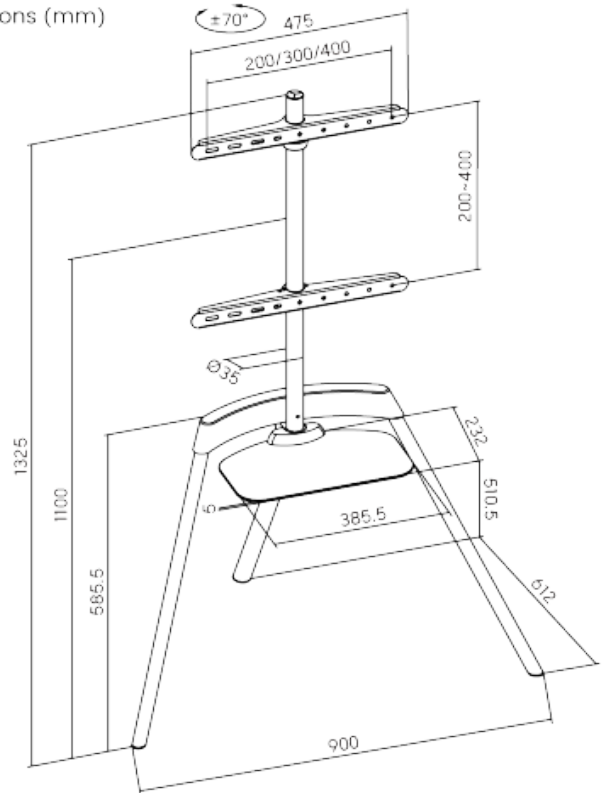

HMD-160

TV Size: 32-65"

TV FLOOR LEG STANDS

HMD-2078

Suitable for 55" - 86" TV

Load bearing 40kg

Height Adjustable
44.5" - 55.7"

VESA SIZE

Min 100x100mm
Max 600x400mm

TV Size: 55-86"

HMD-2010

Dimensions (mm)

Fit Screen Size: 45-65"

TV FLOOR LEG STANDS

HMD-704

Dimensions (mm)

Fit Screen Size: 43"-65"

HMD-1513

PRODUCT DIMENSION

For a Great Viewing Experience

Height Adjustable

TV Size

MAX 132lbs
Weight Capacity

TV Screen Size: 32"-75"

TV FLOOR LEG STANDS

HMD-1514

PRODUCT DIMENSION

For a Great Viewing Experience

TV Screen Size: 32"-75"

HMD-1515

VESA

100 x 100mm
200 x 100mm
200 x 200mm
300 x 200mm
300 x 300mm
400 x 200mm
400 x 300mm
400 x 400mm