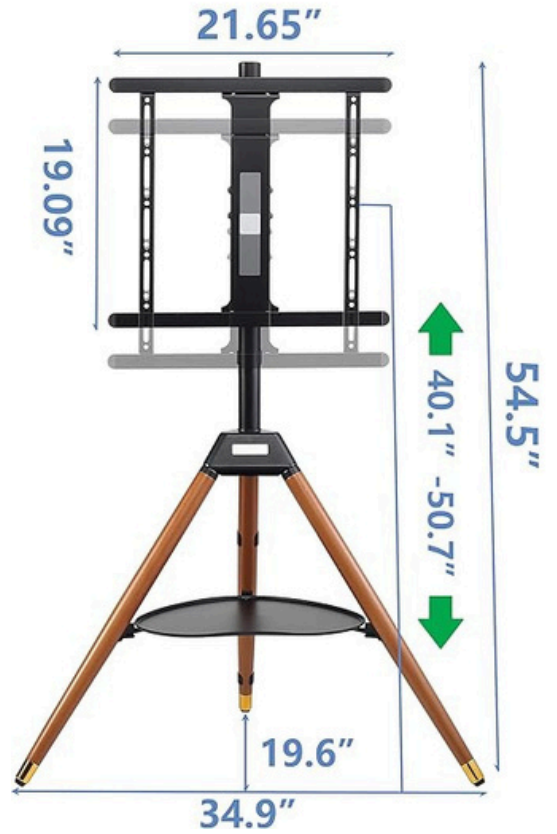

MODERN FLOOR LEG STANDS

Let's Explore Our Range

TV FLOOR LEG STANDS

HMD-080S

TV Size: 32-75"

HAM-090S

TV Size: 45-65"

TV FLOOR LEG STANDS

HMD-734

Size: 49-70"

HMD-735

Dimensions (mm)

Size: 45-65"

TV FLOOR LEG STANDS

HAM-150

TV Size: 32-70"

HMD-160

TV Size: 32-65"

TV FLOOR LEG STANDS

HMD-2078

Suitable for 55" - 86" TV

Load bearing 40kg

Height Adjustable
44.5" - 55.7"

VESA SIZE

Min 100x100mm
Max 600x400mm

TV Size: 55-86"

HMD-2010

Dimensions (mm)

Fit Screen Size: 45-65"

TV FLOOR LEG STANDS

HMD-704

Dimensions (mm)