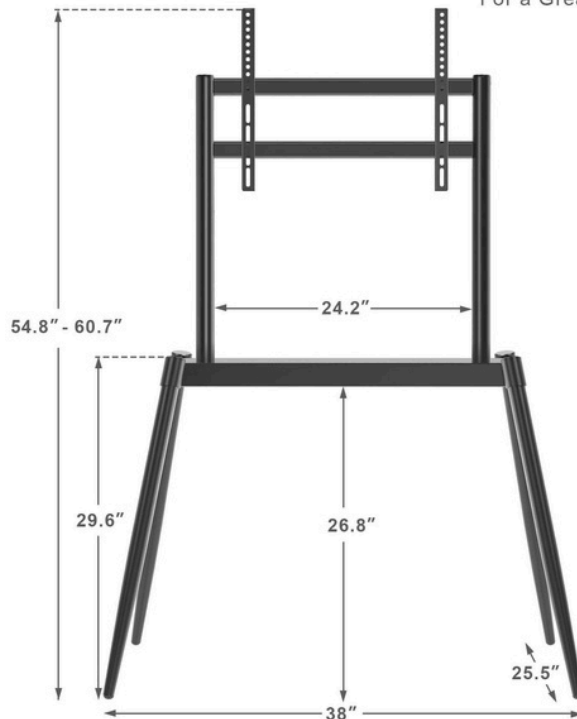

HMD-160

TV Size: 32-65"

TV FLOOR LEG STANDS

HMD-2078

Suitable for 55" - 86" TV

Load bearing 40kg

Height Adjustable
44.5" - 55.7"

VESA SIZE

Min 100x100mm
Max 600x400mm

TV Size: 55-86"

HMD-2010

Dimensions (mm)

Fit Screen Size: 45-65"

TV FLOOR LEG STANDS

HMD-704

Dimensions (mm)

Fit Screen Size: 43"-65"

HMD-1513

PRODUCT DIMENSION

For a Great Viewing Experience

Height Adjustable

TV Size

MAX 132lbs
Weight Capacity

TV Screen Size: 32"-75"

TV FLOOR LEG STANDS

HMD-1514

PRODUCT DIMENSION

For a Great Viewing Experience

TV Screen Size: 32"-75"

HMD-1515

VESA

100 x 100mm
200 x 100mm
200 x 200mm
300 x 200mm
300 x 300mm
400 x 200mm
400 x 300mm
400 x 400mm