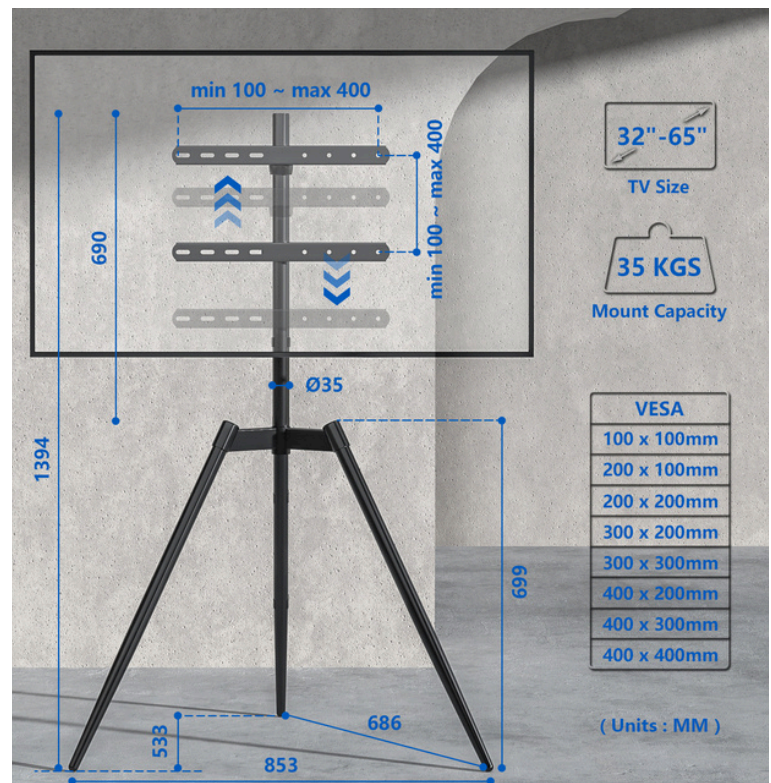

Min 100x100mm
Max 600x400mm

TV Size: 55-86"

HMD-2010

Dimensions (mm)

Fit Screen Size: 45-65"

TV FLOOR LEG STANDS

HMD-704

Dimensions (mm)

Fit Screen Size: 43"-65"

HMD-1513

PRODUCT DIMENSION

For a Great Viewing Experience

Height Adjustable

TV Size

MAX 132lbs
Weight Capacity

TV Screen Size: 32"-75"

TV FLOOR LEG STANDS

HMD-1514

PRODUCT DIMENSION

For a Great Viewing Experience

TV Screen Size: 32"-75"

HMD-1515

VESA

100 x 100mm
200 x 100mm
200 x 200mm
300 x 200mm
300 x 300mm
400 x 200mm
400 x 300mm
400 x 400mm

(Units : MM)

TV Screen Size: 32"-65"

TV FLOOR LEG STANDS

HMD-1516

TV Screen Size: 37"-65"

HMD-1517

TV Screen Size: 32"-75"

www.hamoodtv.com