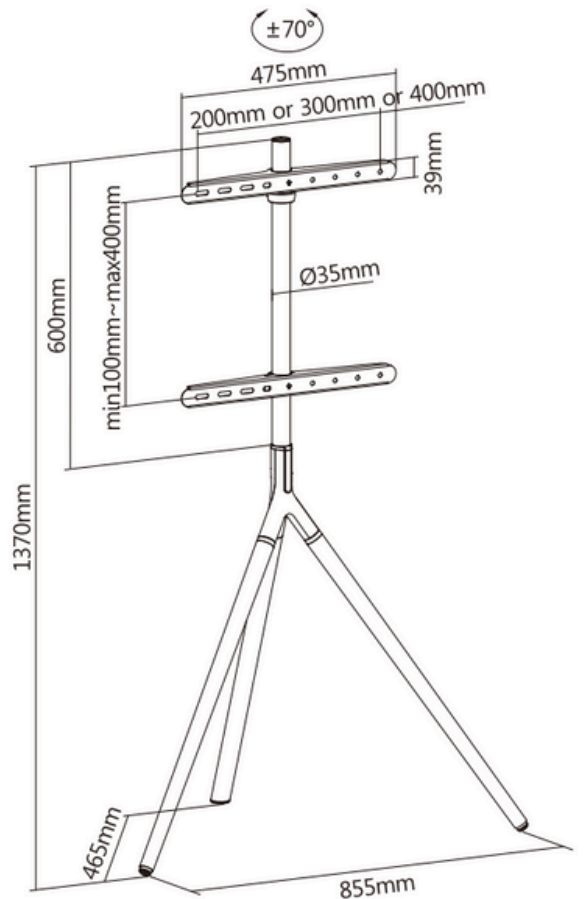

MODERN FLOOR LEG STANDS

Let's Explore Our Range

TV FLOOR LEG STANDS

HMD-080S

TV Size: 32-75"

HAM-090S

TV Size: 45-65"

TV FLOOR LEG STANDS

HMD-160

TV Size: 32-65"

TV FLOOR LEG STANDS

HMD-2078

Suitable for 55" - 86" TV

Load bearing 40kg

Height Adjustable
44.5" - 55.7"

VESA SIZE

Min 100x100mm
Max 600x400mm

TV Size: 55-86"

HMD-2010

Dimensions (mm)

Fit Screen Size: 45-65"

TV FLOOR LEG STANDS

HMD-704

Dimensions (mm)

TV FLOOR LEG STANDS

HMD-1514

PRODUCT DIMENSION

For a Great Viewing Experience

TV Screen Size: 32"-75"

HMD-1515

VESA

100 x 100mm
200 x 100mm
200 x 200mm
300 x 200mm
300 x 300mm
400 x 200mm
400 x 300mm
400 x 400mm