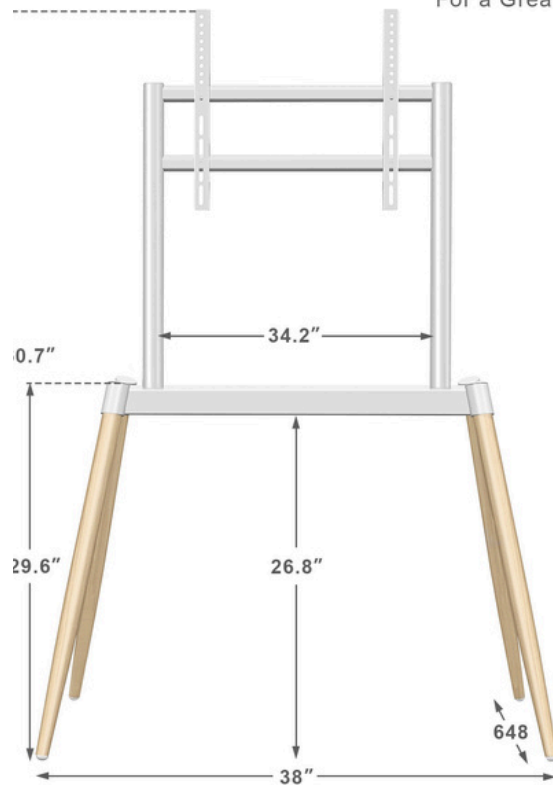

HMD-160

TV Size: 32-65"

TV FLOOR LEG STANDS

HMD-2078

Suitable for 55" - 86" TV

Load bearing 40kg

Height Adjustable
44.5" - 55.7"

VESA SIZE

Min 100x100mm
Max 600x400mm

TV Size: 55-86"

HMD-2010

Dimensions (mm)

Fit Screen Size: 45-65"

TV FLOOR LEG STANDS

HMD-704

Dimensions (mm)

Fit Screen Size: 43"-65"

HMD-1513

PRODUCT DIMENSION

For a Great Viewing Experience

Height Adjustable

TV Size

MAX 132lbs
Weight Capacity

TV Screen Size: 32"-75"

TV FLOOR LEG STANDS

HMD-1514

PRODUCT DIMENSION

For a Great Viewing Experience

TV Screen Size: 32"-75"

HMD-1515

VESA

100 x 100mm
200 x 100mm
200 x 200mm
300 x 200mm
300 x 300mm
400 x 200mm
400 x 300mm
400 x 400mm