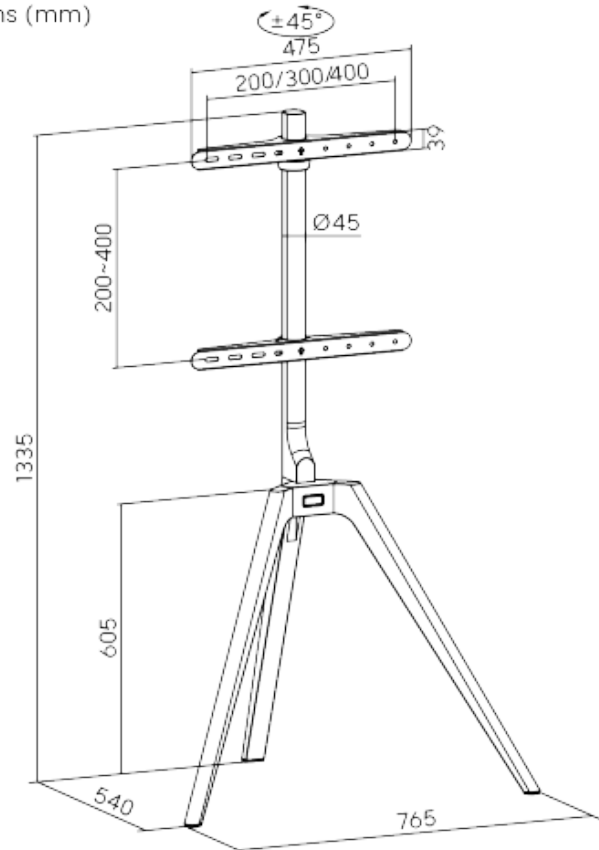

HMD-734

Size: 49-70"

HMD-735

Dimensions (mm)

Size: 45-65"

TV FLOOR LEG STANDS

HAM-150

TV Size: 32-70"

HMD-160

TV Size: 32-65"

TV FLOOR LEG STANDS

HMD-2078

Suitable for 55" - 86" TV

Load bearing 40kg

Height Adjustable
44.5" - 55.7"

VESA SIZE

Min 100x100mm
Max 600x400mm

TV Size: 55-86"

HMD-2010

Dimensions (mm)

Fit Screen Size: 45-65"

TV FLOOR LEG STANDS

HMD-704

Dimensions (mm)

TV FLOOR LEG STANDS

HMD-1514

PRODUCT DIMENSION

For a Great Viewing Experience

TV Screen Size: 32"-75"

HMD-1515

VESA

100 x 100mm
200 x 100mm
200 x 200mm
300 x 200mm
300 x 300mm
400 x 200mm
400 x 300mm
400 x 400mm