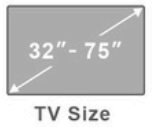

HMD-160

TV Size: 32-65"

TV FLOOR LEG STANDS

HMD-2078

Suitable for 55" - 86" TV

Load bearing 40kg

Height Adjustable
44.5" - 55.7"

VESA SIZE

Min 100x100mm
Max 600x400mm

TV Size: 55-86"

HMD-2010

Dimensions (mm)

Fit Screen Size: 45-65"

TV FLOOR LEG STANDS

HMD-704

Dimensions (mm)

Fit Screen Size: 43"-65"

HMD-1513

PRODUCT DIMENSION

For a Great Viewing Experience

Height Adjustable

TV Size

MAX 132lbs
Weight Capacity

TV Screen Size: 32"-75"

TV FLOOR LEG STANDS

HMD-1514

PRODUCT DIMENSION

For a Great Viewing Experience

TV Screen Size: 32"-75"

HMD-1515

VESA

100 x 100mm
200 x 100mm
200 x 200mm
300 x 200mm
300 x 300mm
400 x 200mm
400 x 300mm
400 x 400mm