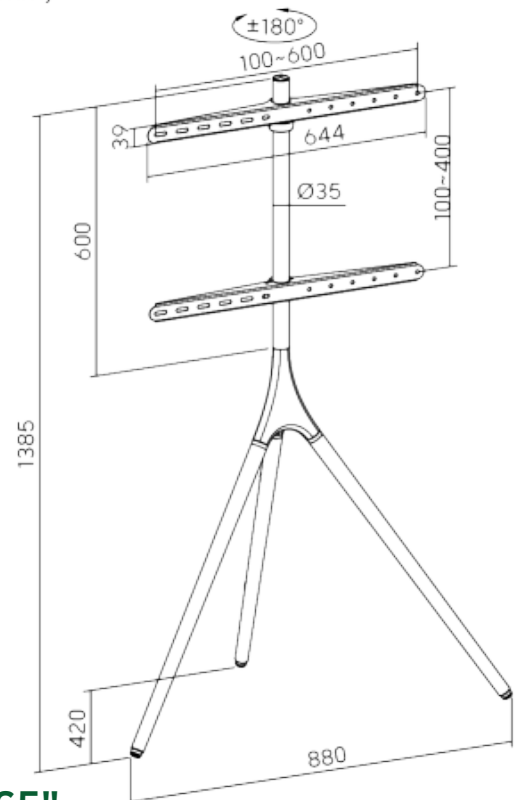

HMD-160

TV Size: 32-65"

TV FLOOR LEG STANDS

HMD-2078

Suitable for 55" - 86" TV

Load bearing 40kg

Height Adjustable
44.5" - 55.7"

VESA SIZE

Min 100x100mm
Max 600x400mm

TV Size: 55-86"

HMD-2010

Dimensions (mm)

Fit Screen Size: 45-65"

TV FLOOR LEG STANDS

HMD-704

Dimensions (mm)

Fit Screen Size: 43"-65"

HMD-1513

PRODUCT DIMENSION

For a Great Viewing Experience

Height Adjustable

TV Size

MAX 132lbs
Weight Capacity

TV Screen Size: 32"-75"

TV FLOOR LEG STANDS

HMD-1514

PRODUCT DIMENSION

For a Great Viewing Experience

TV Screen Size: 32"-75"

HMD-1515

VESA

100 x 100mm
200 x 100mm
200 x 200mm
300 x 200mm
300 x 300mm
400 x 200mm
400 x 300mm
400 x 400mm