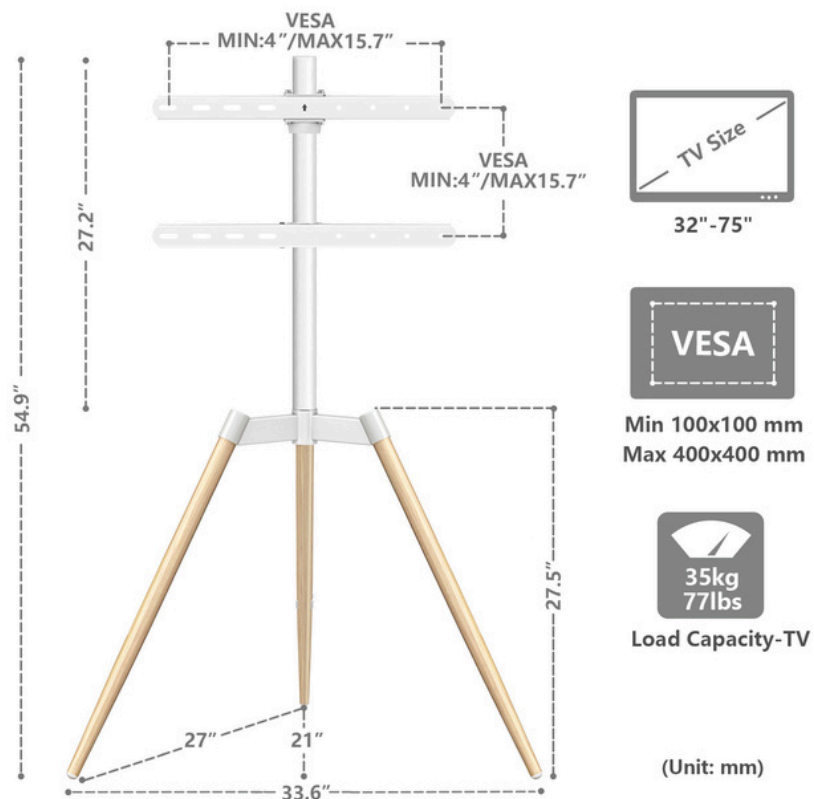

Min 100x100mm
Max 600x400mm

TV Size: 55-86"

HMD-2010

Dimensions (mm)

Fit Screen Size: 45-65"

TV FLOOR LEG STANDS

HMD-704

Dimensions (mm)

Fit Screen Size: 43"-65"

HMD-1513

PRODUCT DIMENSION

For a Great Viewing Experience

Height Adjustable

TV Size

MAX 132lbs
Weight Capacity

TV Screen Size: 32"-75"

TV FLOOR LEG STANDS

HMD-1514

PRODUCT DIMENSION

For a Great Viewing Experience

TV Screen Size: 32"-75"

HMD-1515

VESA

100 x 100mm
200 x 100mm
200 x 200mm
300 x 200mm
300 x 300mm
400 x 200mm
400 x 300mm
400 x 400mm

(Units : MM)

TV Screen Size: 32"-65"

TV FLOOR LEG STANDS

HMD-1516

TV Screen Size: 37"-65"

HMD-1517

TV Screen Size: 32"-75"

www.hamoodtv.com