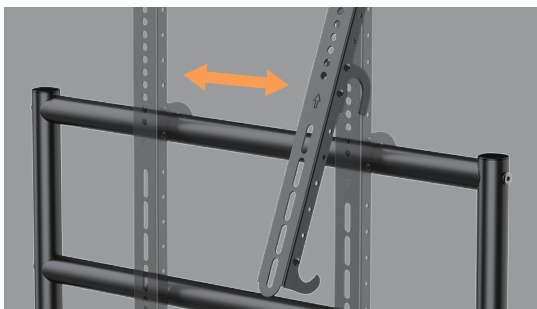

HMD-591

Minimalist Heavy-Duty Studio TV Cart

hamood

Adjustable Height
for different
viewing positions

Robust and Stylish Structure
ensures stability and adds elegance

HMD-591
Minimalist Heavy-Duty Studio TV Cart

Durable Brackets with Hanging Hook
for easy installation

Equipment Shelf
provides extra storage space for office supplies
or AV equipment

Sturdy Locking Casters
ensure stability and mobility

Dimensions (mm)

Item No.	HMD-591
Fit Screen Size	37"-86"
TV Weight Capacity	80kg (176lbs)
Shelf Weight Capacity	10kg (22lbs)
Height Range	150mm (5.9")
Max. VESA	600×400
Material	Steel, Plastic, Particle Board & Melamine