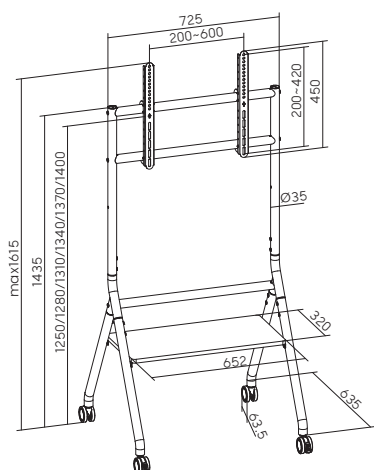

HMD-591

Minimalist Heavy-Duty Studio TV Cart

hamood

Adjustable Height
for different
viewing positions

Robust and Stylish Structure
ensures stability and adds elegance

HMD-591
Minimalist Heavy-Duty Studio TV Cart

Durable Brackets with Hanging Hook
for easy installation

Equipment Shelf
provides extra storage space for office supplies
or AV equipment

Sturdy Locking Casters
ensure stability and mobility

Dimensions (mm)

Item No.	HMD-591
Fit Screen Size	37"-86"
TV Weight Capacity	80kg (176lbs)
Shelf Weight Capacity	10kg (22lbs)
Height Range	150mm (5.9")
Max. VESA	600×400
Material	Steel, Plastic, Particle Board & Melamine