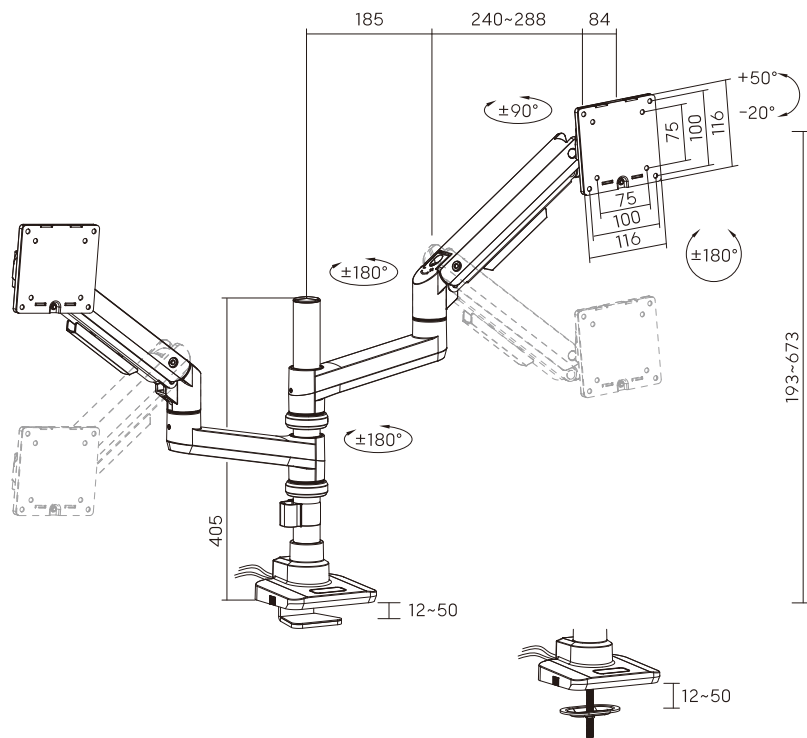

HMD-142

Heavy-Duty Counterbalance Monitor Arm

Dimensions (mm)

Item No.	HMD-142
Fit Screen Size	17"-49"
Weight Capacity (per screen)	2-20kg (4.4lbs-44lbs)
Tilt Range	+50°- -20°
Swivel Range	+90°- -90°
Screen Rotation	+180°- -180°
Material	Steel,Aluminum,Plastic