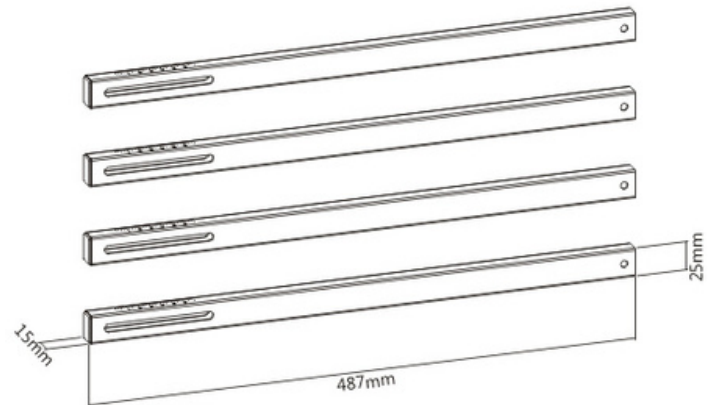

MODERN TV VIDEO WALL MOUNT

Let's Explore Our Range

TV Video Wall Mount

HAM-6013

Size: 50-55"

HAM-6013A

Size: 45-50"

HAM-3945

Size: 45-70"

TV Video Wall Mount

HMD-705

Size: 45-70"

HAM-998

Size: 37-70"

www.hamoodtv.com

sales@hamoodtv.com