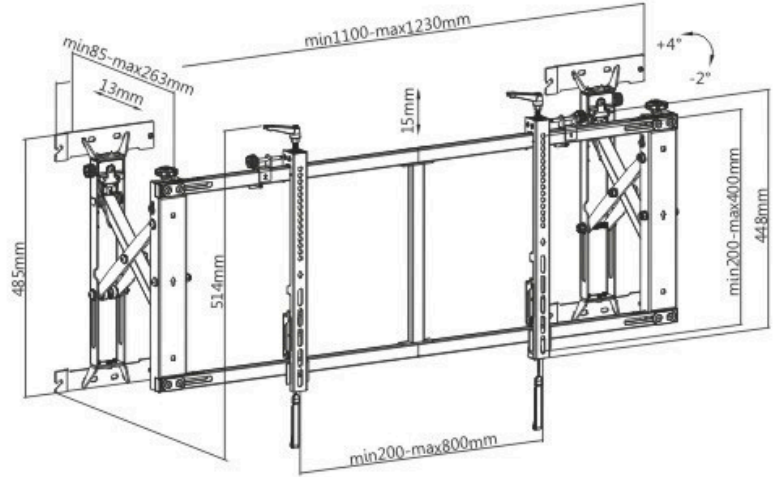

MODERN TV VIDEO WALL MOUNT

Let's Explore Our Range

TV Video Wall Mount

HAM-6013

Size: 50-55"

HAM-6013A

Size: 45-50"

HAM-3945

Size: 45-70"

TV Video Wall Mount

HMD-705

Size: 45-70"

HAM-998

Size: 37-70"

www.hamoodtv.com

sales@hamoodtv.com