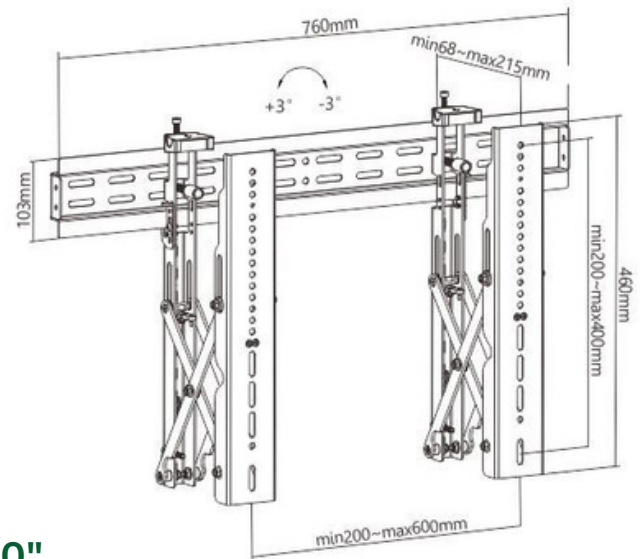

MODERN TV VIDEO WALL MOUNT

Let's Explore Our Range

TV Video Wall Mount

HAM-6013

Size: 50-55"

HAM-6013A

Size: 45-50"

HAM-3945

Size: 45-70"

TV Video Wall Mount

HMD-705

Size: 45-70"

HAM-998

Size: 37-70"

www.hamoodtv.com

sales@hamoodtv.com