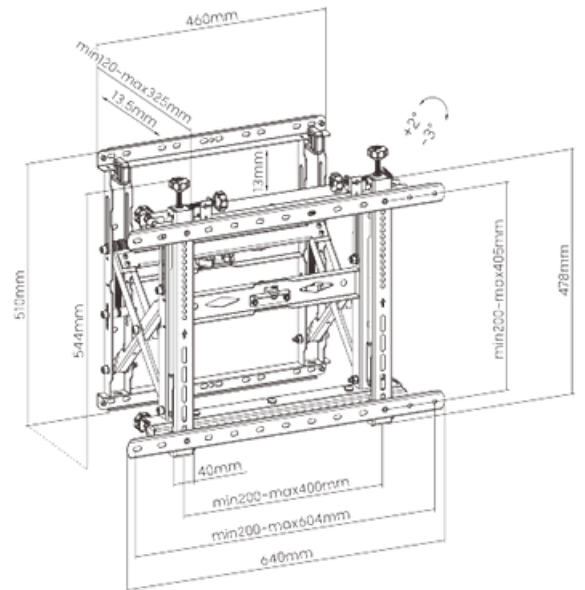

MODERN TV VIDEO WALL MOUNT

Let's Explore Our Range

TV Video Wall Mount

HAM-6013

Size: 50-55"

HAM-6013A

Size: 45-50"

HAM-3945

Size: 45-70"

TV Video Wall Mount

HMD-705

Size: 45-70"

HAM-998

Size: 37-70"

www.hamoodtv.com

sales@hamoodtv.com