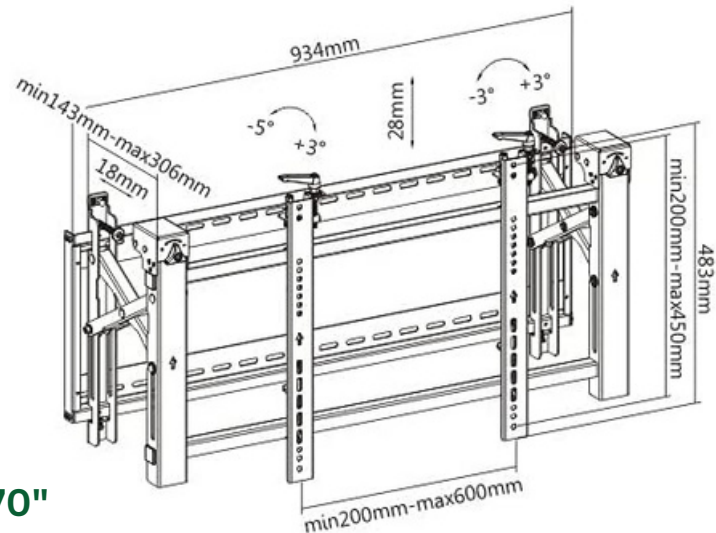

MODERN TV VIDEO WALL MOUNT

Let's Explore Our Range

TV Video Wall Mount

HAM-6013

Size: 50-55"

HAM-6013A

Size: 45-50"

HAM-3945

Size: 45-70"

TV Video Wall Mount

HMD-705

Size: 45-70"

HAM-998

Size: 37-70"

www.hamoodtv.com

sales@hamoodtv.com