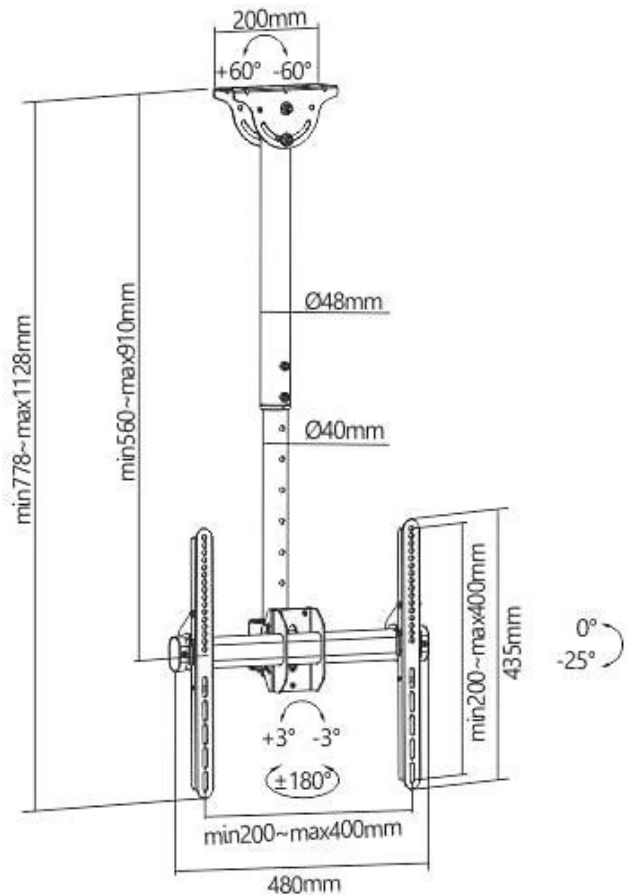

HAM-506

Size: 37-70"

HAM-507

Size: 32-55"

TV Ceiling Mount

HAM-508

Size: 37-70"

HAM-509

Size: 37-70"

TV Ceiling Mount

HAM-510

Size: 37-80"

HAM-555

Size: 32-70"

TV Ceiling Mount

HMD-527

Size: 32-70"

 www.hamoodtv.com

 sales@hamoodtv.com

 +966 591690076