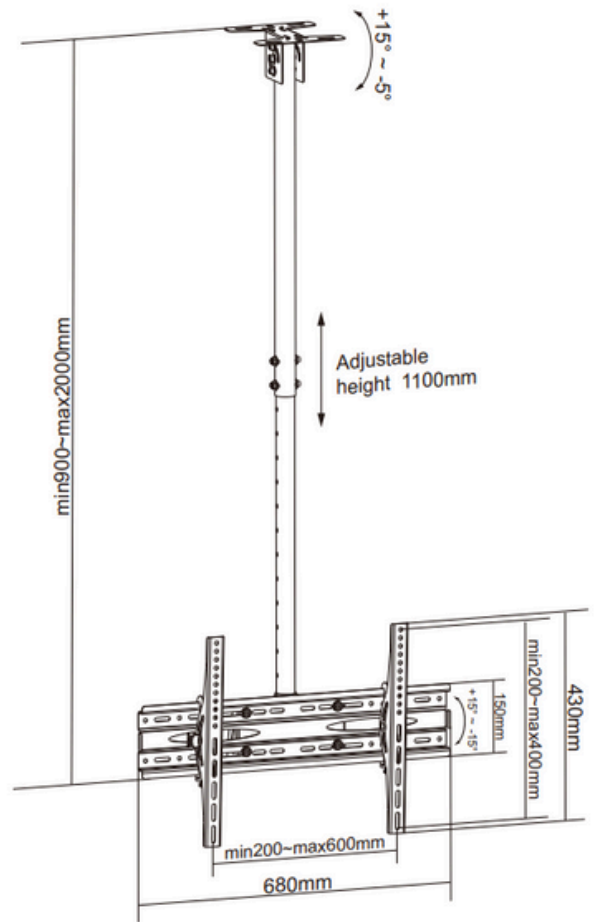

HAM-506

Size: 37-70"

HAM-507

Size: 32-55"

TV Ceiling Mount

HAM-508

Size: 37-70"

HAM-509

Size: 37-70"

TV Ceiling Mount

HAM-510

Size: 37-80"

HAM-555

Size: 32-70"

TV Ceiling Mount

HMD-527

Size: 32-70"

 www.hamoodtv.com

 sales@hamoodtv.com

 +966 591690076