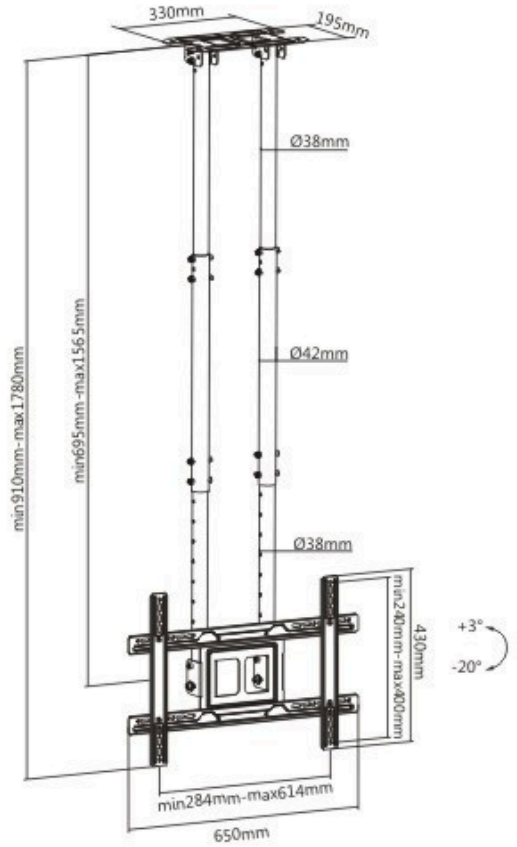

HAM-506

Size: 37-70"

HAM-507

Size: 32-55"

TV Ceiling Mount

HAM-508

Size: 37-70"

HAM-509

Size: 37-70"

TV Ceiling Mount

HAM-510

Size: 37-80"

HAM-555

Size: 32-70"

TV Ceiling Mount

HMD-527

Size: 32-70"

 www.hamoodtv.com

 sales@hamoodtv.com

 +966 591690076