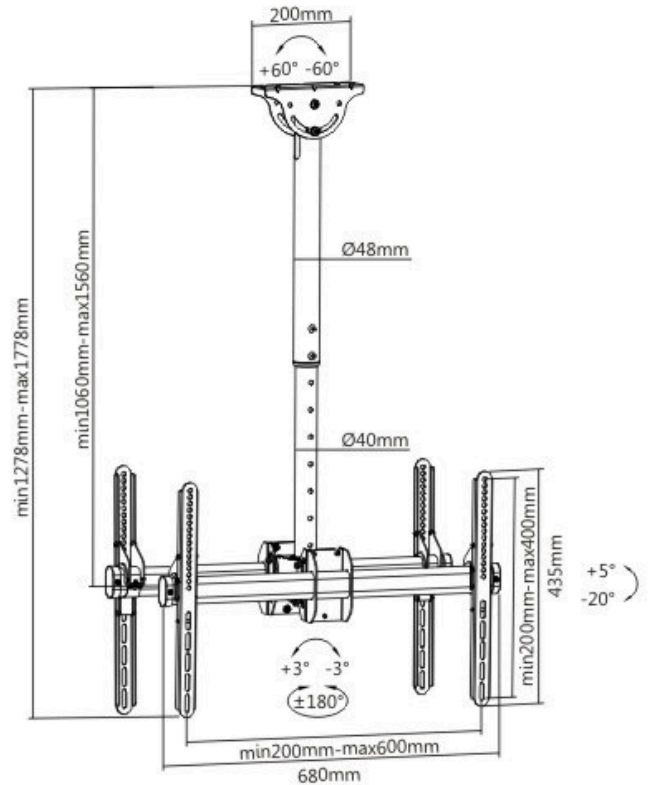

HAM-506

Size: 37-70"

HAM-507

Size: 32-55"

TV Ceiling Mount

HAM-508

Size: 37-70"

HAM-509

Size: 37-70"

TV Ceiling Mount

HAM-510

Size: 37-80"

HAM-555

Size: 32-70"

TV Ceiling Mount

HMD-527

Size: 32-70"

 www.hamoodtv.com

 sales@hamoodtv.com

 +966 591690076