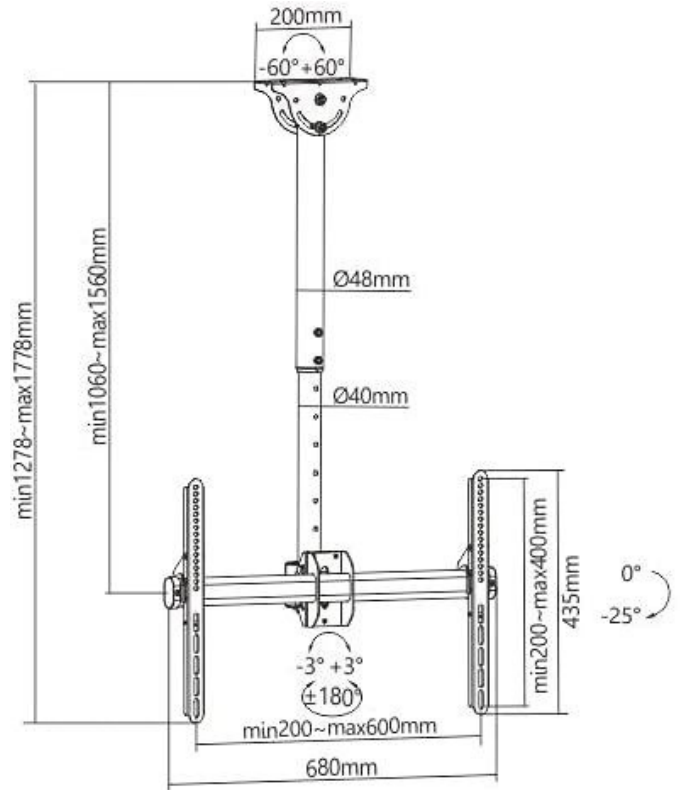

HAM-506

Size: 37-70"

HAM-507

Size: 32-55"

TV Ceiling Mount

HAM-508

Size: 37-70"

HAM-509

Size: 37-70"

TV Ceiling Mount

HAM-510

Size: 37-80"

HAM-555

Size: 32-70"

TV Ceiling Mount

HMD-527

Size: 32-70"

 www.hamoodtv.com

 sales@hamoodtv.com

 +966 591690076