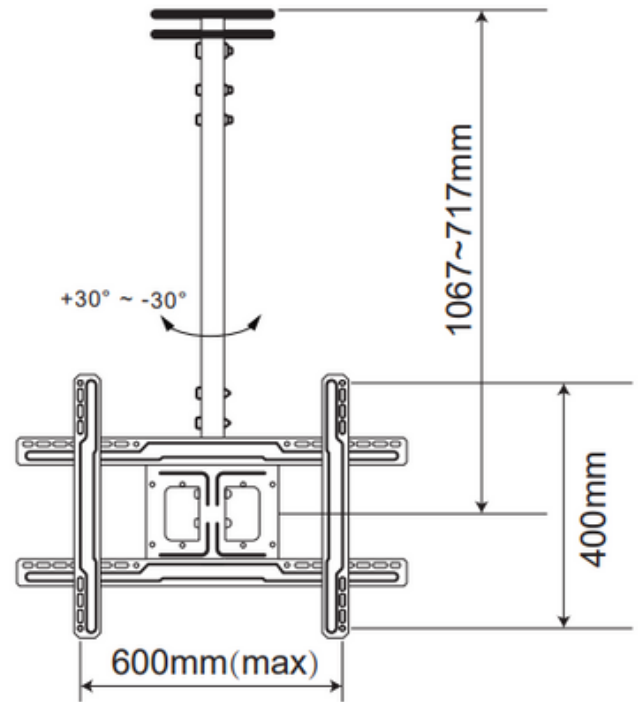

HAM-506

Size: 37-70"

HAM-507

Size: 32-55"

TV Ceiling Mount

HAM-508

Size: 37-70"

HAM-509

Size: 37-70"

TV Ceiling Mount

HAM-510

Size: 37-80"

HAM-555

Size: 32-70"

TV Ceiling Mount

HMD-527

Size: 32-70"

 www.hamoodtv.com

 sales@hamoodtv.com

 +966 591690076