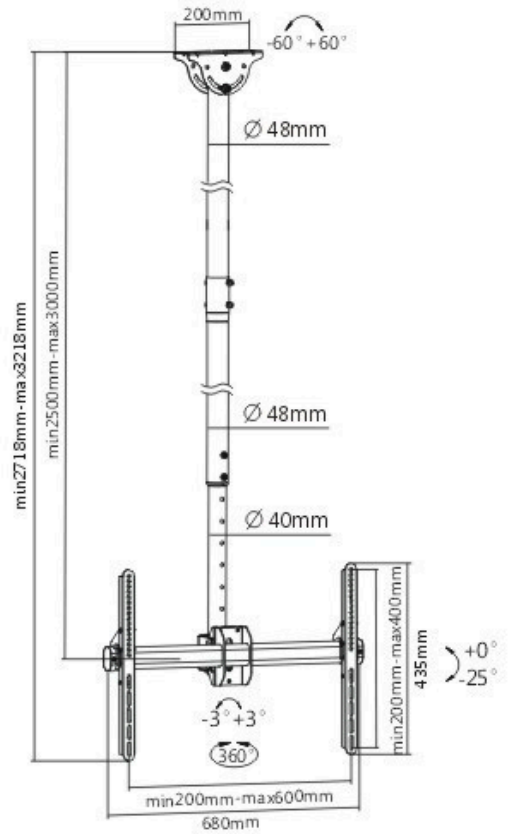

HAM-506

Size: 37-70"

HAM-507

Size: 32-55"

TV Ceiling Mount

HAM-508

Size: 37-70"

HAM-509

Size: 37-70"

TV Ceiling Mount

HAM-510

Size: 37-80"

HAM-555

Size: 32-70"

TV Ceiling Mount

HMD-527

Size: 32-70"

 www.hamoodtv.com

 sales@hamoodtv.com

 +966 591690076