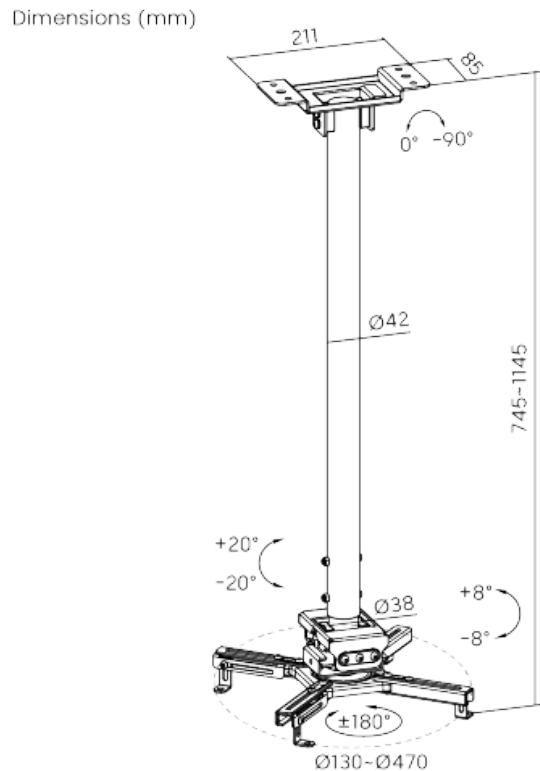

Maximum Load Capacity: 10 Kg

TRM-PRB2

Maximum Load Capacity: 20kg / 44 lbs

Projector Mount

HMD-951

Weight Capacity: 45kg (99lbs)

HMD-952

Weight Capacity: 35kg (77lbs)

Projector Mount

HMD-950

Weight Capacity: 15kg (33lbs)

www.hamoodtv.com

sales@hamoodtv.com

+966 591690076