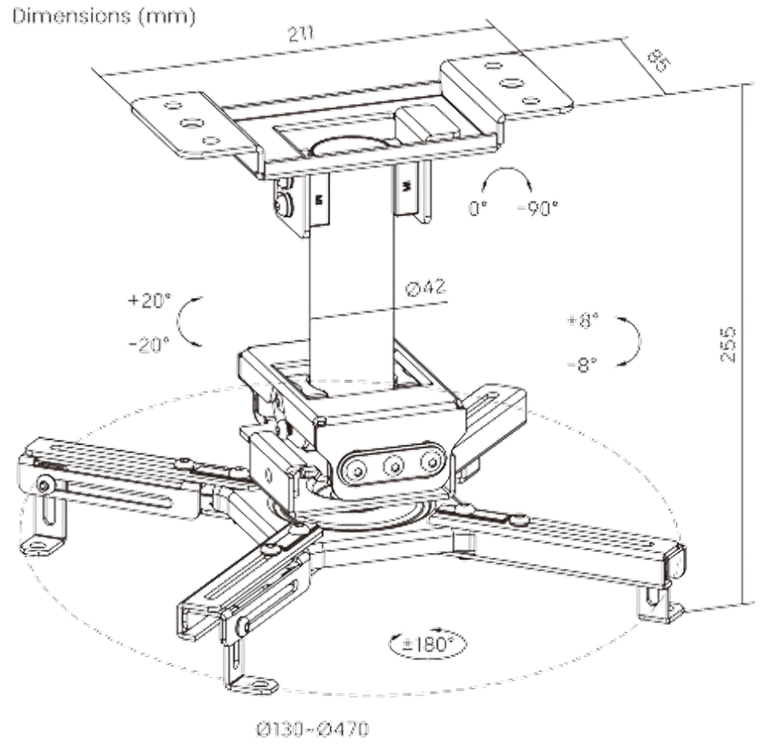

Maximum Load Capacity: 10 Kg

TRM-PRB2

Maximum Load Capacity: 20kg / 44 lbs

Projector Mount

HMD-951

Weight Capacity: 45kg (99lbs)

HMD-952

Weight Capacity: 35kg (77lbs)

Projector Mount

HMD-950

Weight Capacity: 15kg (33lbs)

www.hamoodtv.com

sales@hamoodtv.com

+966 591690076