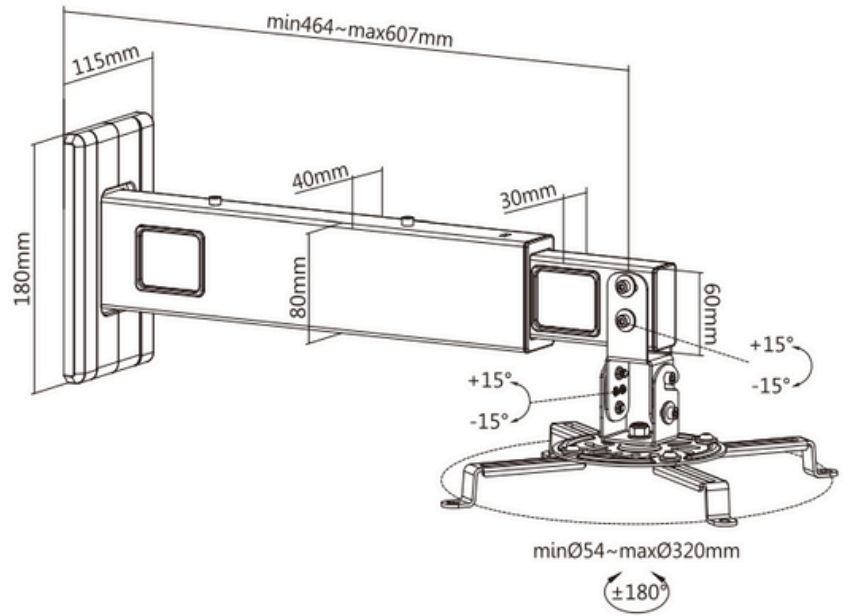

Maximum Load Capacity: 10 Kg

TRM-PRB2

Maximum Load Capacity: 20kg / 44 lbs

Projector Mount

HMD-951

Weight Capacity: 45kg (99lbs)

HMD-952

Weight Capacity: 35kg (77lbs)

Projector Mount

HMD-950

Weight Capacity: 15kg (33lbs)

www.hamoodtv.com

sales@hamoodtv.com

+966 591690076