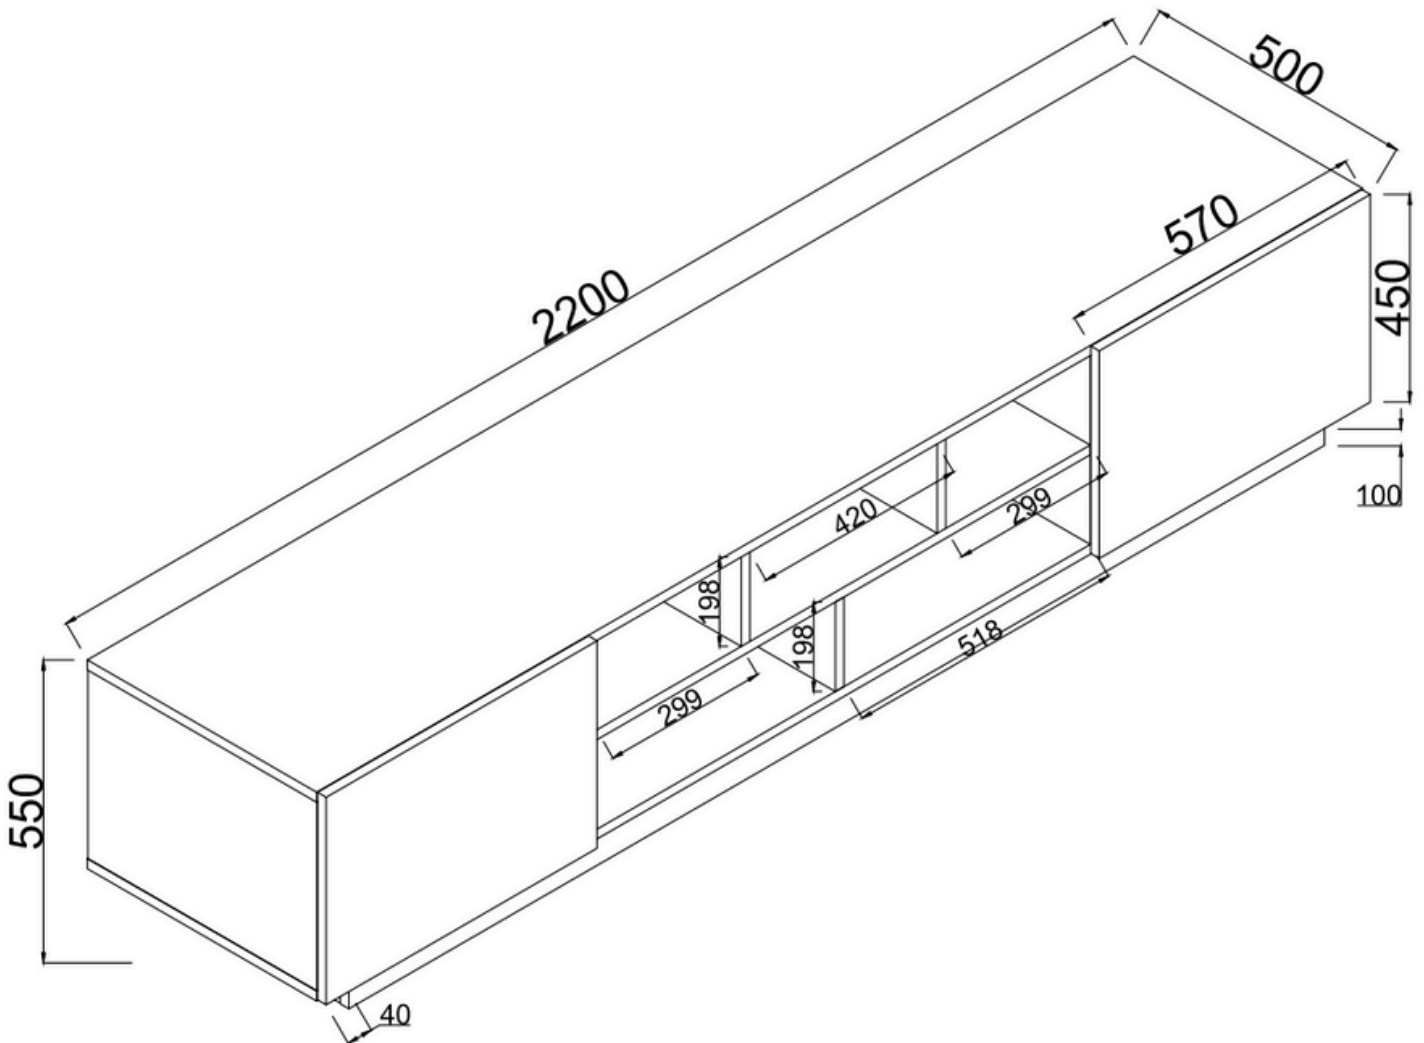

## TV Table Size

Length 220cm, Height 55cm, Deep 50cm

## FEATURES

- **Model:** B.IFT.0003
- **Size:** Length 220cm, Height 55cm, Depth 50cm
- **Color:** WHITE
- **Design:** Modern and minimalist, featuring a smooth white finish that adds elegance to any room
- **Construction:** Made of high-quality wood, ensuring sturdiness and durability for long-term use
- **Storage:** Spacious surface to accommodate your TV and additional compartments for media devices and accessories, keeping your space organized