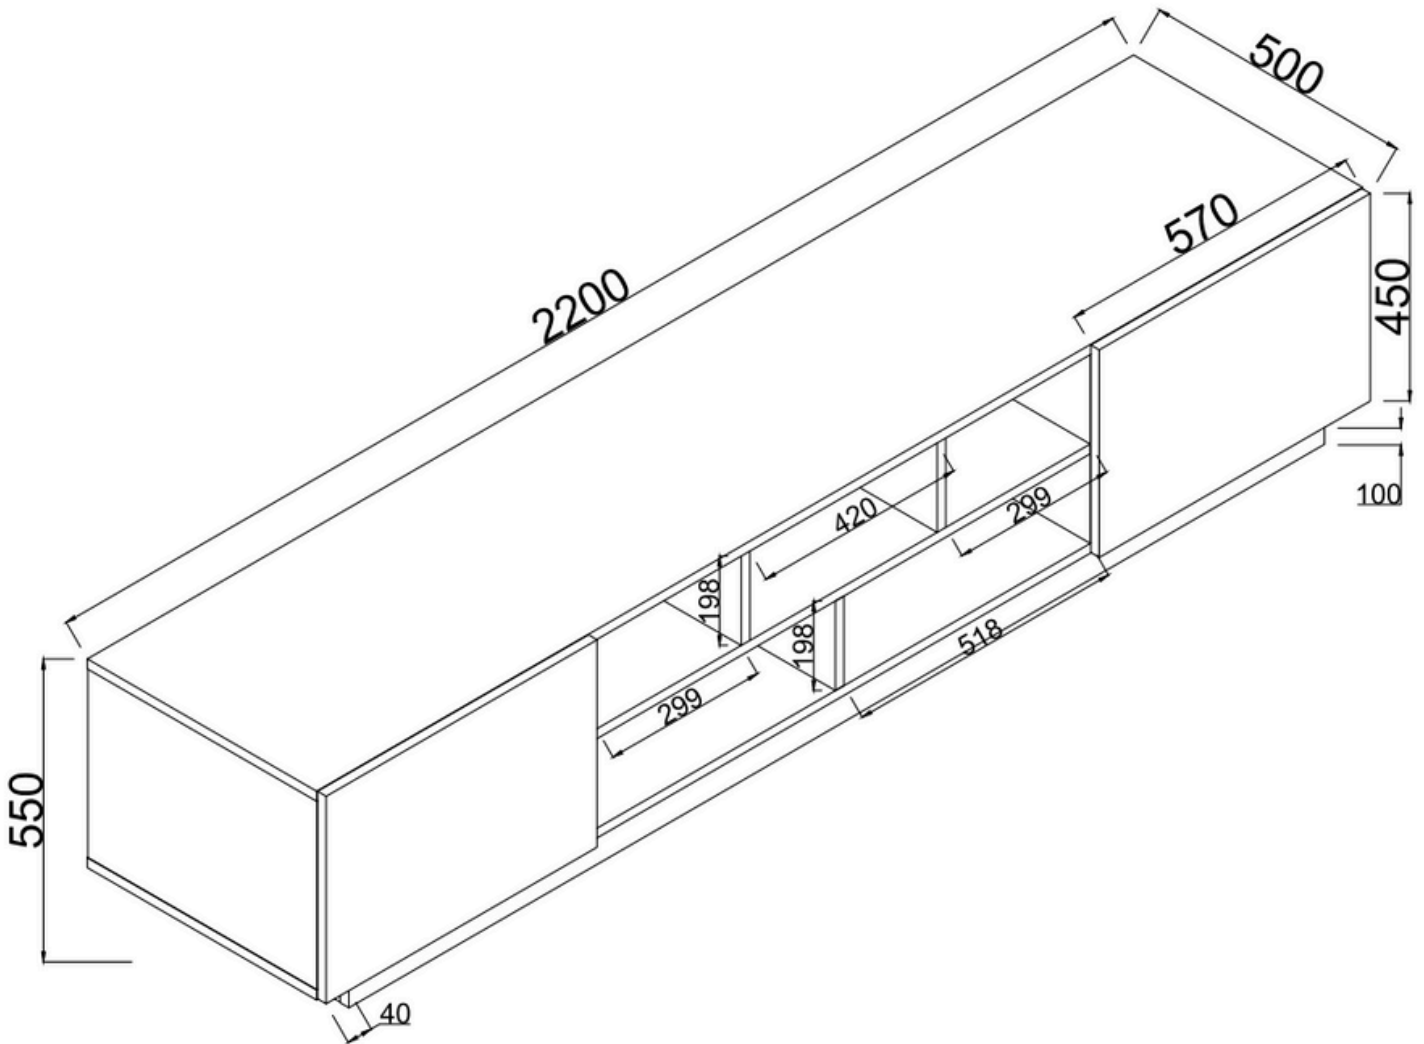

#### TV Table Size

Length 220cm, Height 55cm, Deep 50cm

## FEATURES

- **Model:** B.IFT.0003
- **Size:** Length 220cm, Height 55cm, Depth 50cm
- **Color:** WALNUT COLUMBIA
- **Design:** Modern and minimalist, featuring a smooth white finish that adds elegance to any room
- **Construction:** Made of high-quality wood, ensuring sturdiness and durability for long-term use
- **Storage:** Spacious surface to accommodate your TV and additional compartments for media devices and accessories, keeping your space organized