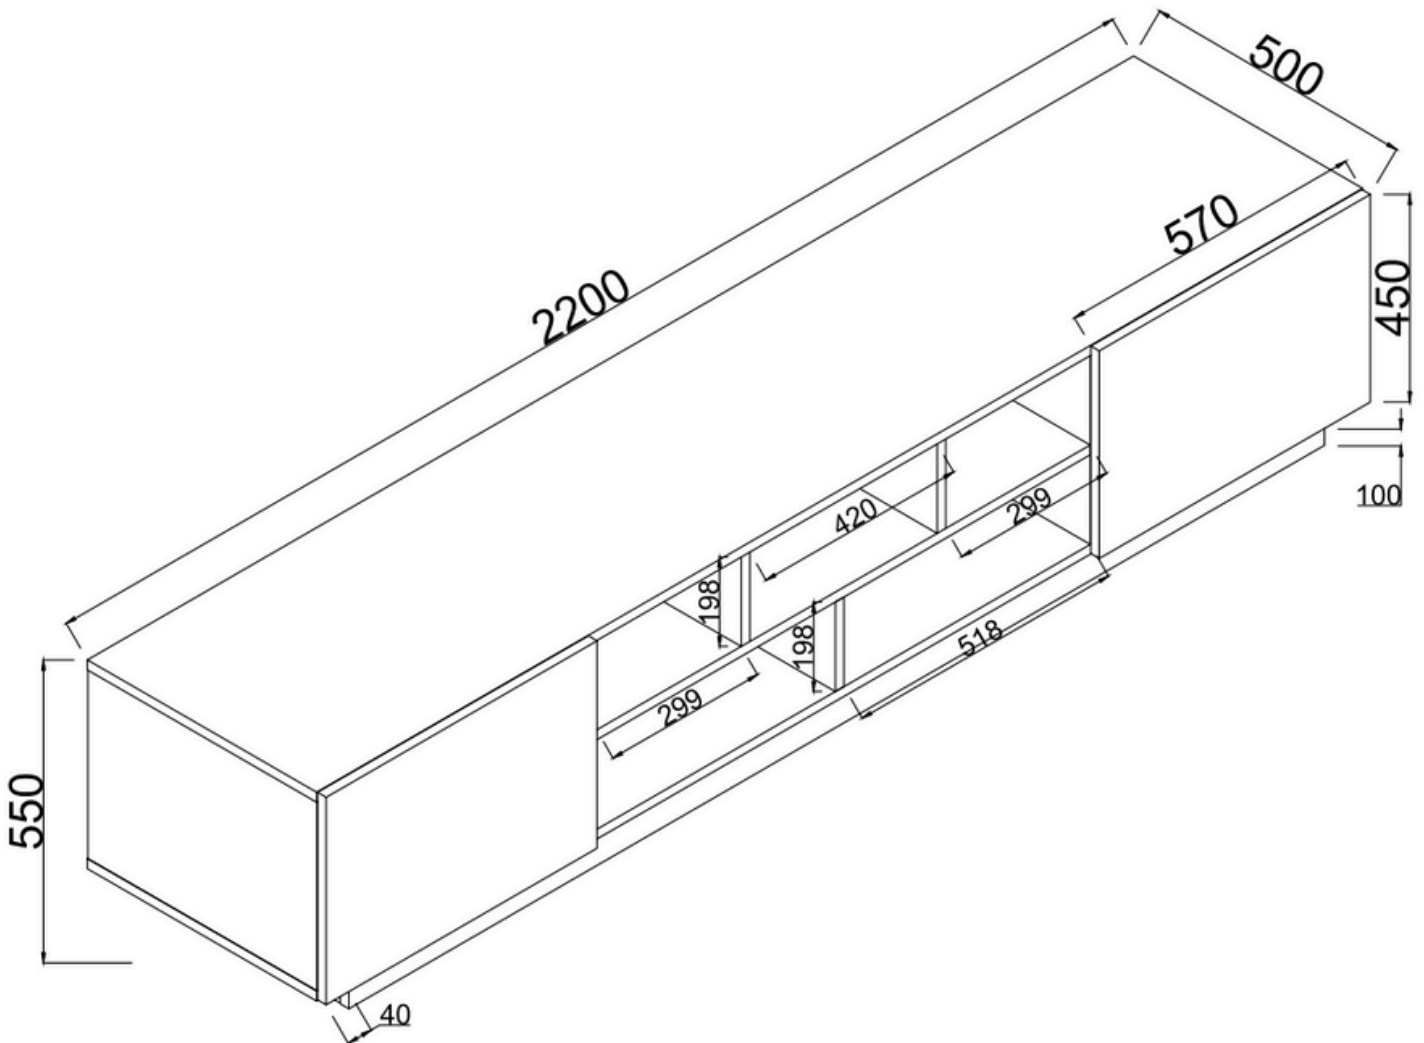

Model-B.IFT.0003

WOOD CABINET TV TABLE

hamood

TV Table Size

Length 220cm, Height 55cm, Deep 50cm

Color

BLACK

<https://hamoodtv.com>

Model-B.IFT.0003

WOOD CABINET TV TABLE

hamood

FEATURES

- **Model:** B.IFT.0003
- **Size:** Length 220cm, Height 55cm, Depth 50cm
- **Color:** BLACK
- **Design:** Modern and minimalist, featuring a smooth white finish that adds elegance to any room
- **Construction:** Made of high-quality wood, ensuring sturdiness and durability for long-term use
- **Storage:** Spacious surface to accommodate your TV and additional compartments for media devices and accessories, keeping your space organized