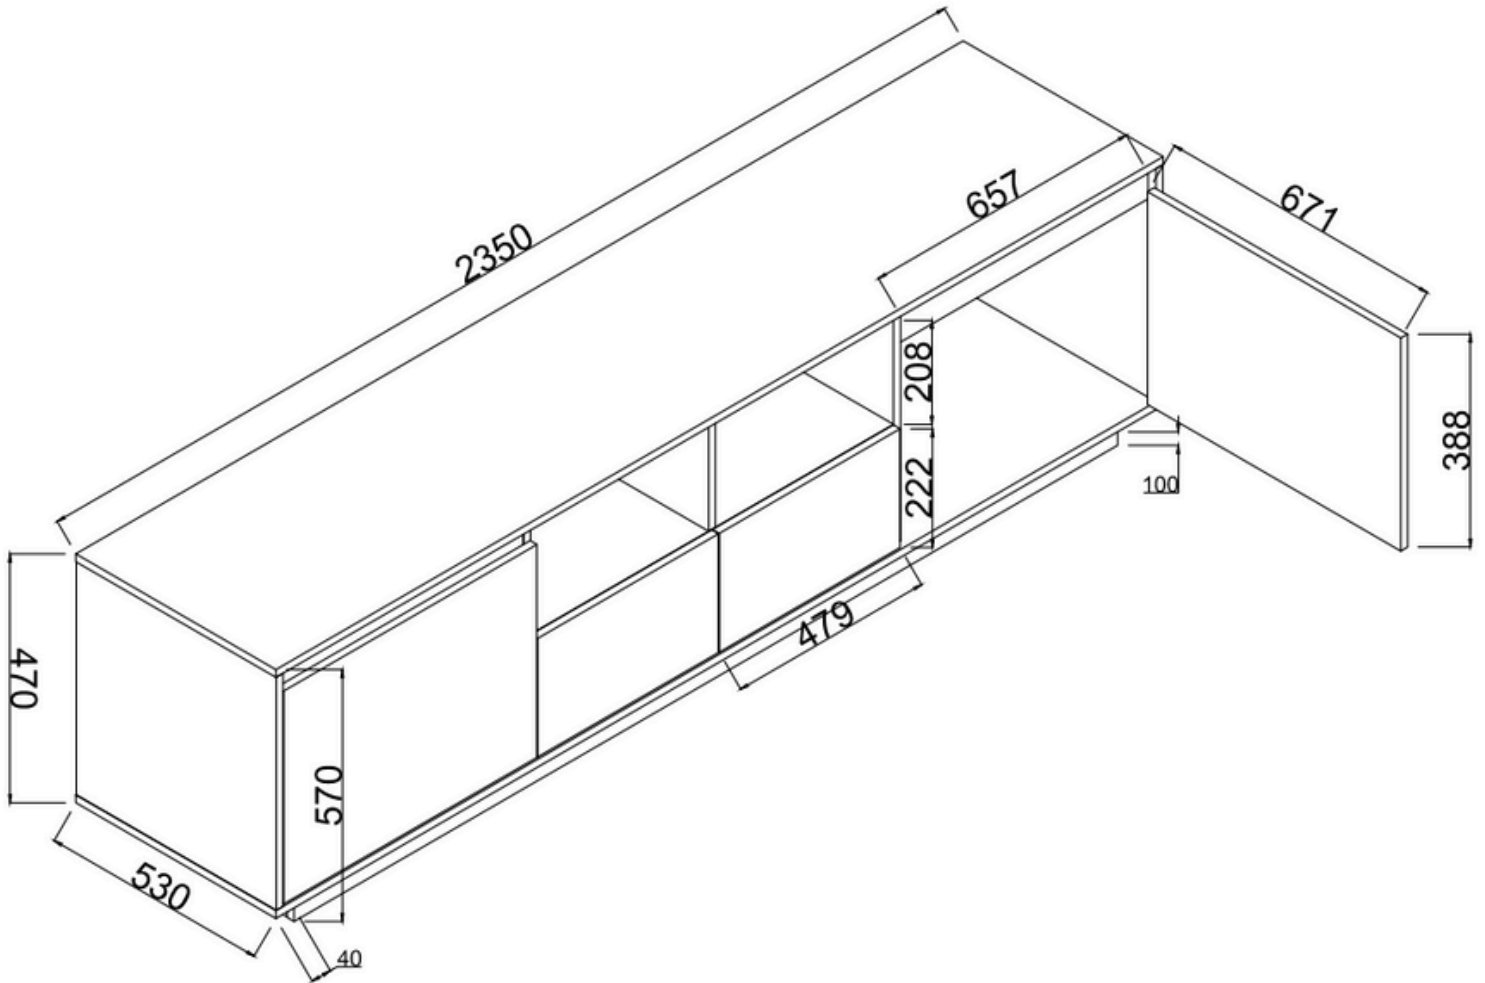

Model-B.IFT.0002

WOOD CABINET TV TABLE

hamood

TV Table Size

Length 235cm, Height 57cm, Depth 53cm

Color

WHITE

Model-B.IFT.0002

WOOD CABINET TV TABLE

hamood

FEATURES

- **Model:** B.IFT.0002
- **Size:** Length 235cm, Height 57cm, Depth 53cm
- **Color:** WHITE
- **Design:** Modern and minimalist, featuring a smooth white finish that adds elegance to any room
- **Construction:** Made of high-quality wood, ensuring sturdiness and durability for long-term use
- **Storage:** Spacious surface to accommodate your TV and additional compartments for media devices and accessories, keeping your space organized