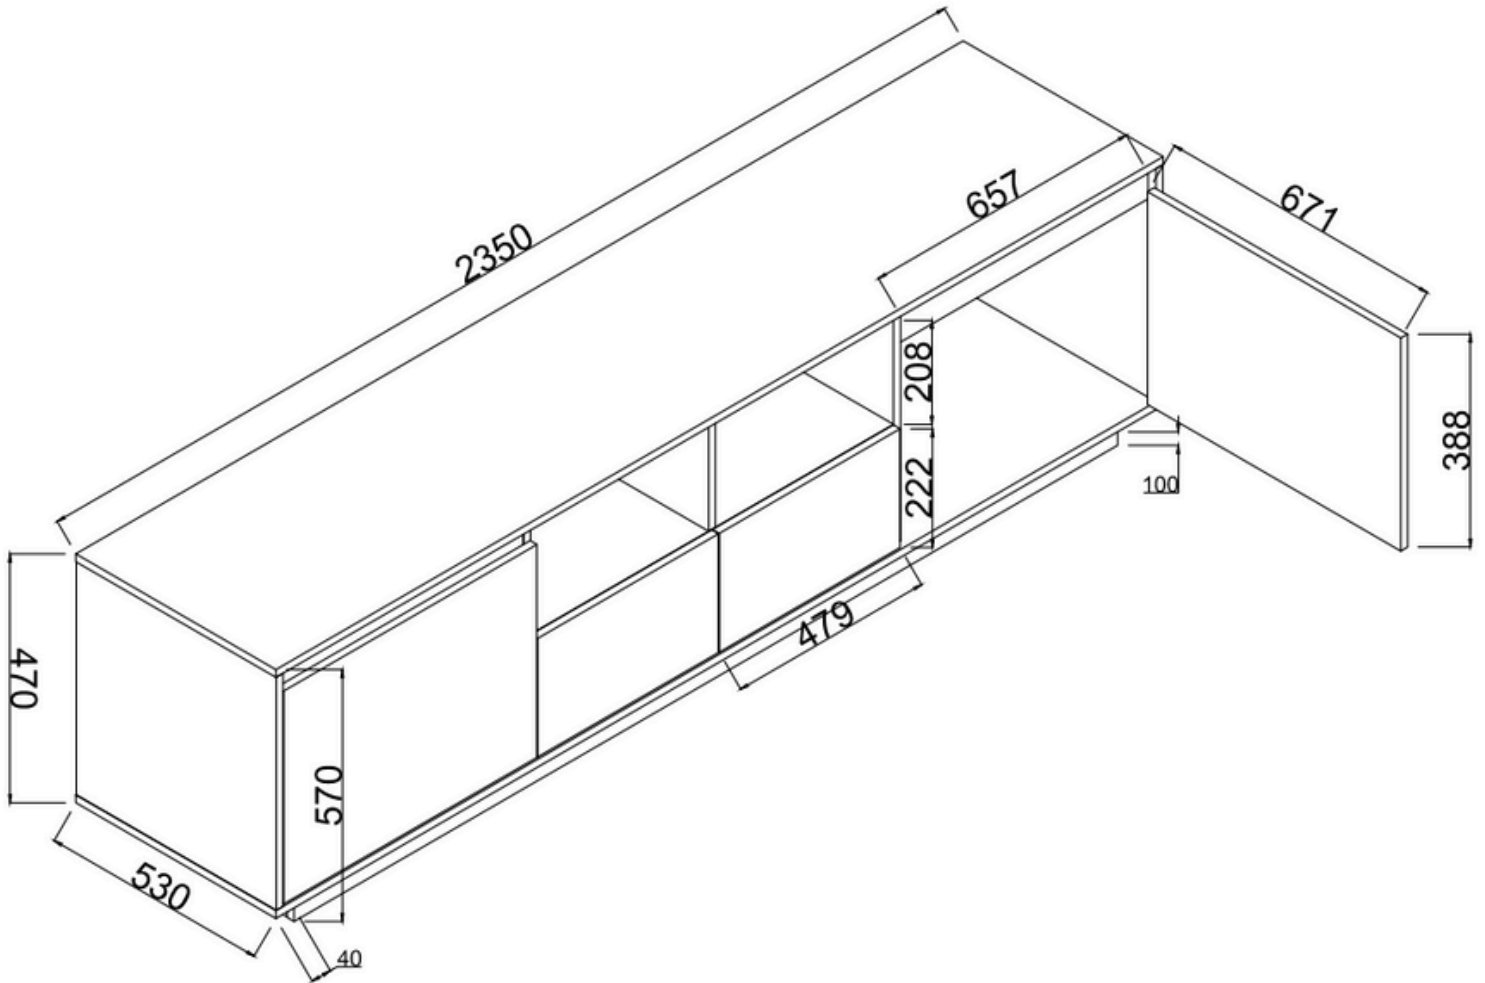

Model-B.IFT.0002

WOOD CABINET TV TABLE

hamood

TV Table Size

Length 235cm, Height 57cm, Depth 53cm

Color

WALNUT COLUMBIA

<https://hamoodtv.com>

Model-B.IFT.0002

WOOD CABINET TV TABLE

hamood

FEATURES

- **Model:** B.IFT.0002
- **Size:** Length 235cm, Height 57cm, Depth 53cm
- **Color:** WALNUT COLUMBIA
- **Design:** Modern and minimalist, featuring a smooth white finish that adds elegance to any room
- **Construction:** Made of high-quality wood, ensuring sturdiness and durability for long-term use
- **Storage:** Spacious surface to accommodate your TV and additional compartments for media devices and accessories, keeping your space organized