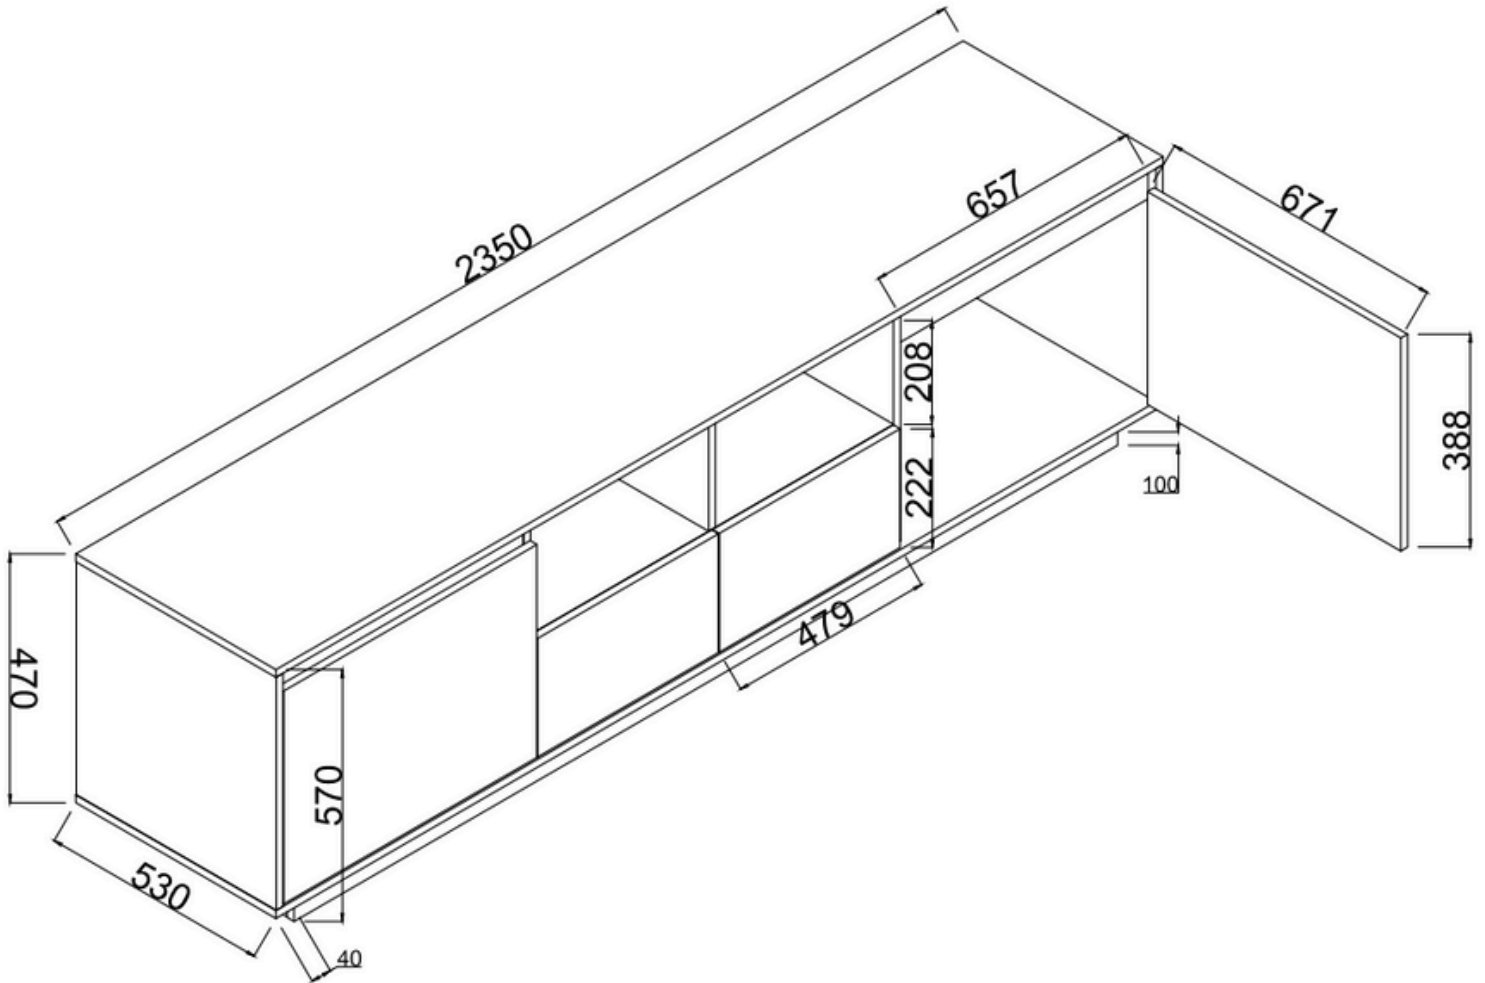

Model-B.IFT.0002

WOOD CABINET TV TABLE

hamood

TV Table Size

Length 235cm, Height 57cm, Depth 53cm

Color

BLACK

<https://hamoodtv.com>

Model-B.IFT.0002

WOOD CABINET TV TABLE

hamood

FEATURES

- **Model:** B.IFT.0002
- **Size:** Length 235cm, Height 57cm, Depth 53cm
- **Color:** BLACK
- **Design:** Modern and minimalist, featuring a smooth white finish that adds elegance to any room
- **Construction:** Made of high-quality wood, ensuring sturdiness and durability for long-term use
- **Storage:** Spacious surface to accommodate your TV and additional compartments for media devices and accessories, keeping your space organized