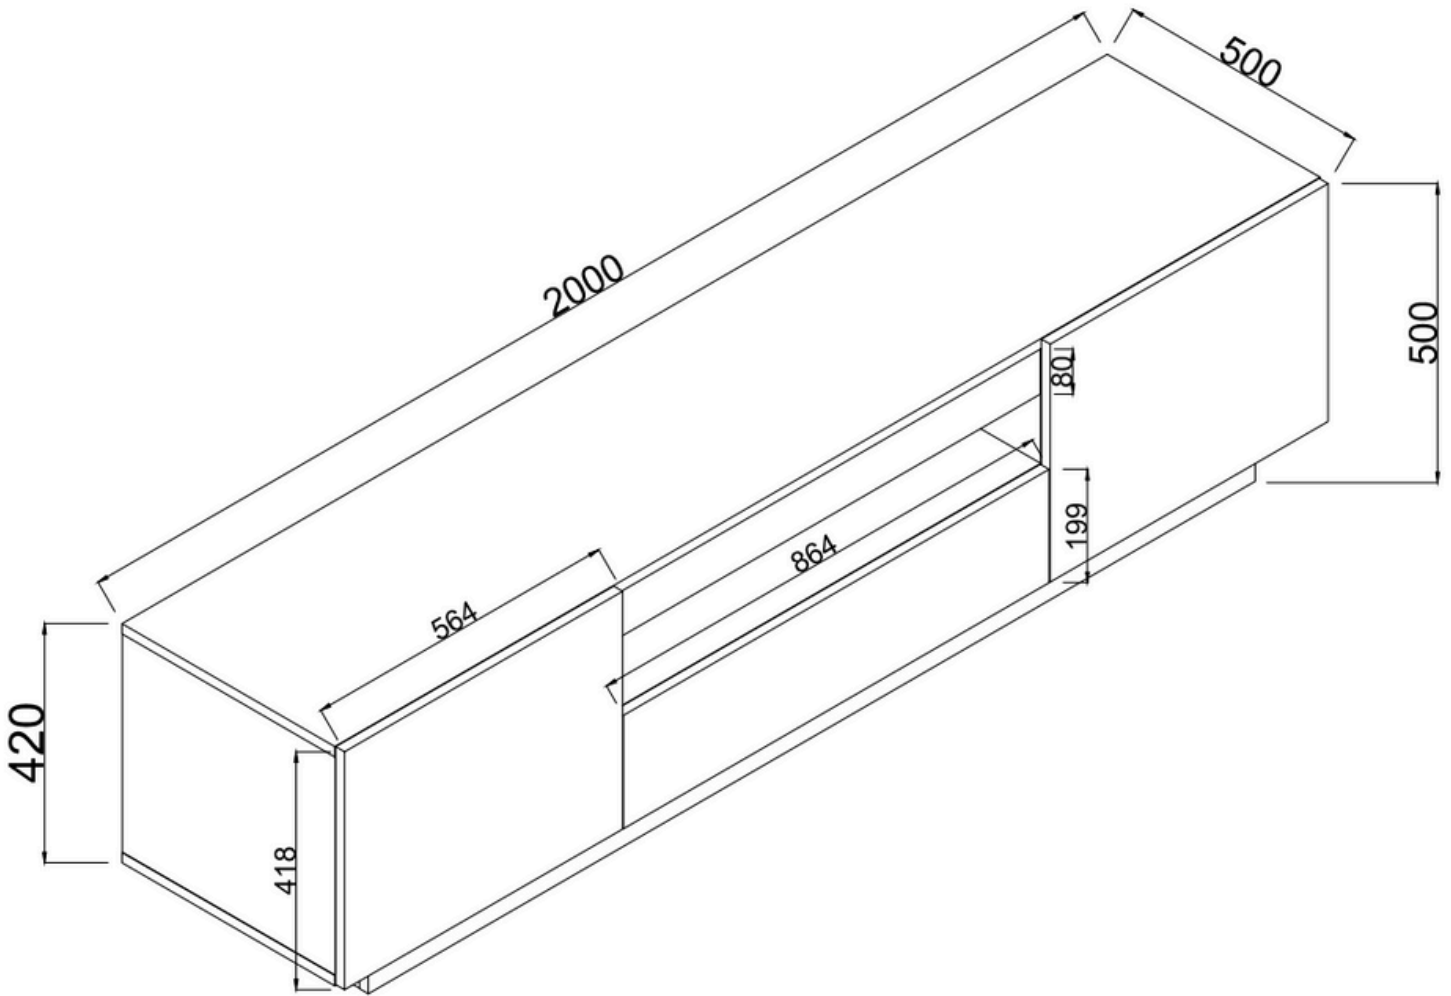

## TV Table Size

Length 200cm, Height 50cm, Deep 50cm

## FEATURES

- **Model:** B.IFT.0001
- **Size:** Length 200cm, Height 50cm, Depth 50cm
- **Color:** White
- **Design:** Modern and minimalist, featuring a smooth white finish that adds elegance to any room
- **Construction:** Made of high-quality wood, ensuring sturdiness and durability for long-term use
- **Storage:** Spacious surface to accommodate your TV and additional compartments for media devices and accessories, keeping your space organized