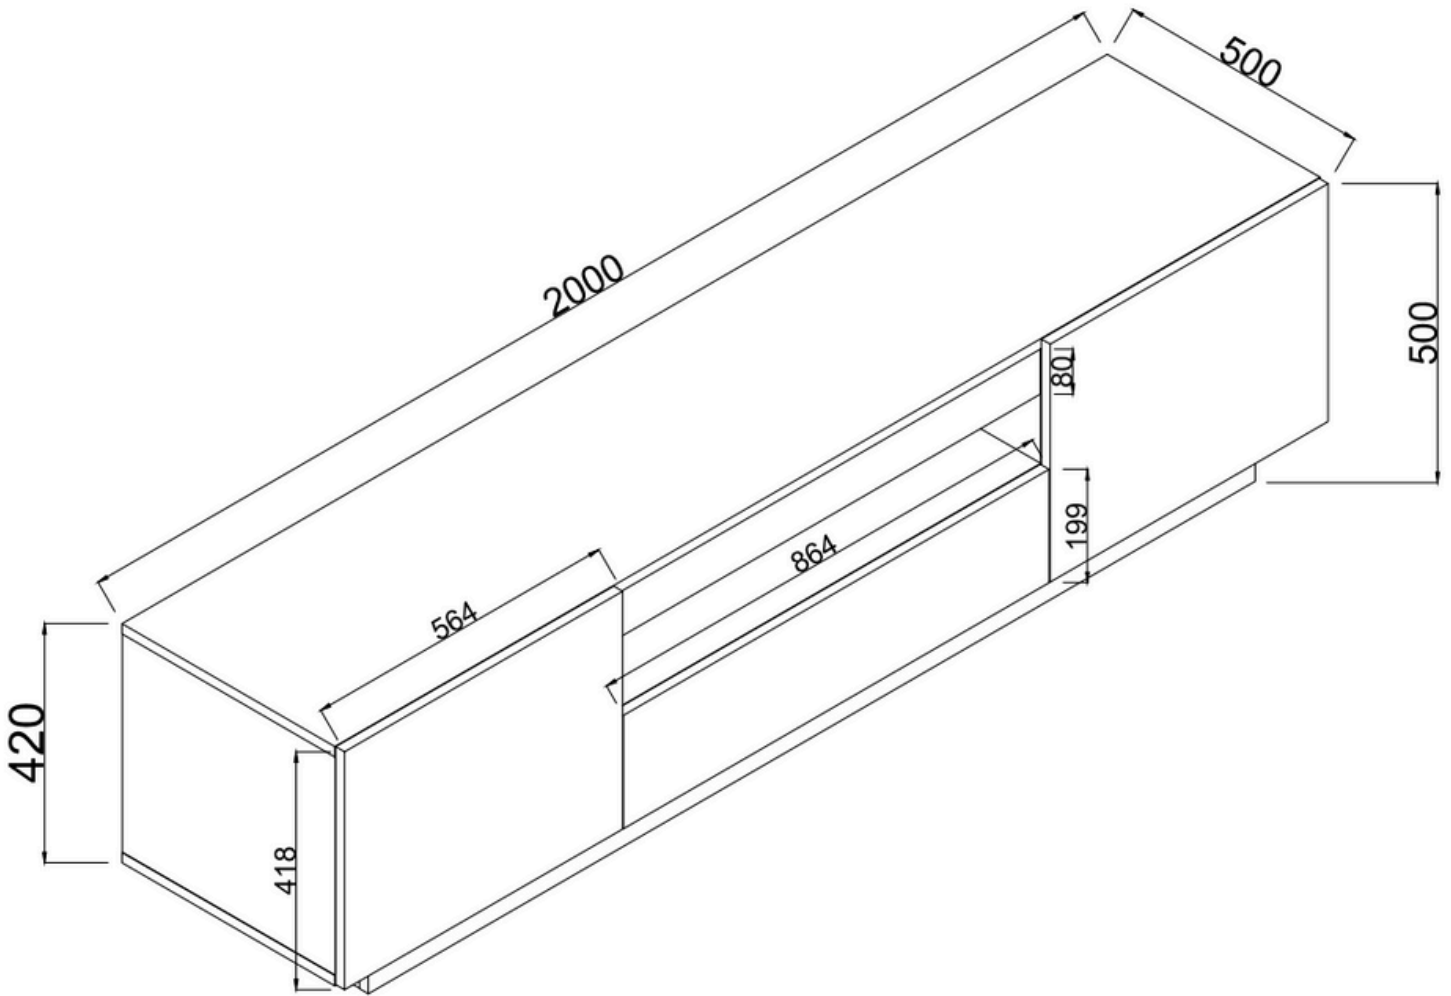

Model-B.IFT.0001

WOOD CABINET TV TABLE

hamood

TV Table Size

Length 200cm, Height 50cm, Deep 50cm

Color

WALNUT COLUMBIA

<https://hamoodtv.com>

Model-B.IFT.0001

WOOD CABINET TV TABLE

hamood

FEATURES

- **Model:** B.IFT.0001
- **Size:** Length 200cm, Height 50cm, Depth 50cm
- **Color:** WALNUT COLUMBIA
- **Design:** Modern and minimalist, featuring a smooth white finish that adds elegance to any room
- **Construction:** Made of high-quality wood, ensuring sturdiness and durability for long-term use
- **Storage:** Spacious surface to accommodate your TV and additional compartments for media devices and accessories, keeping your space organized