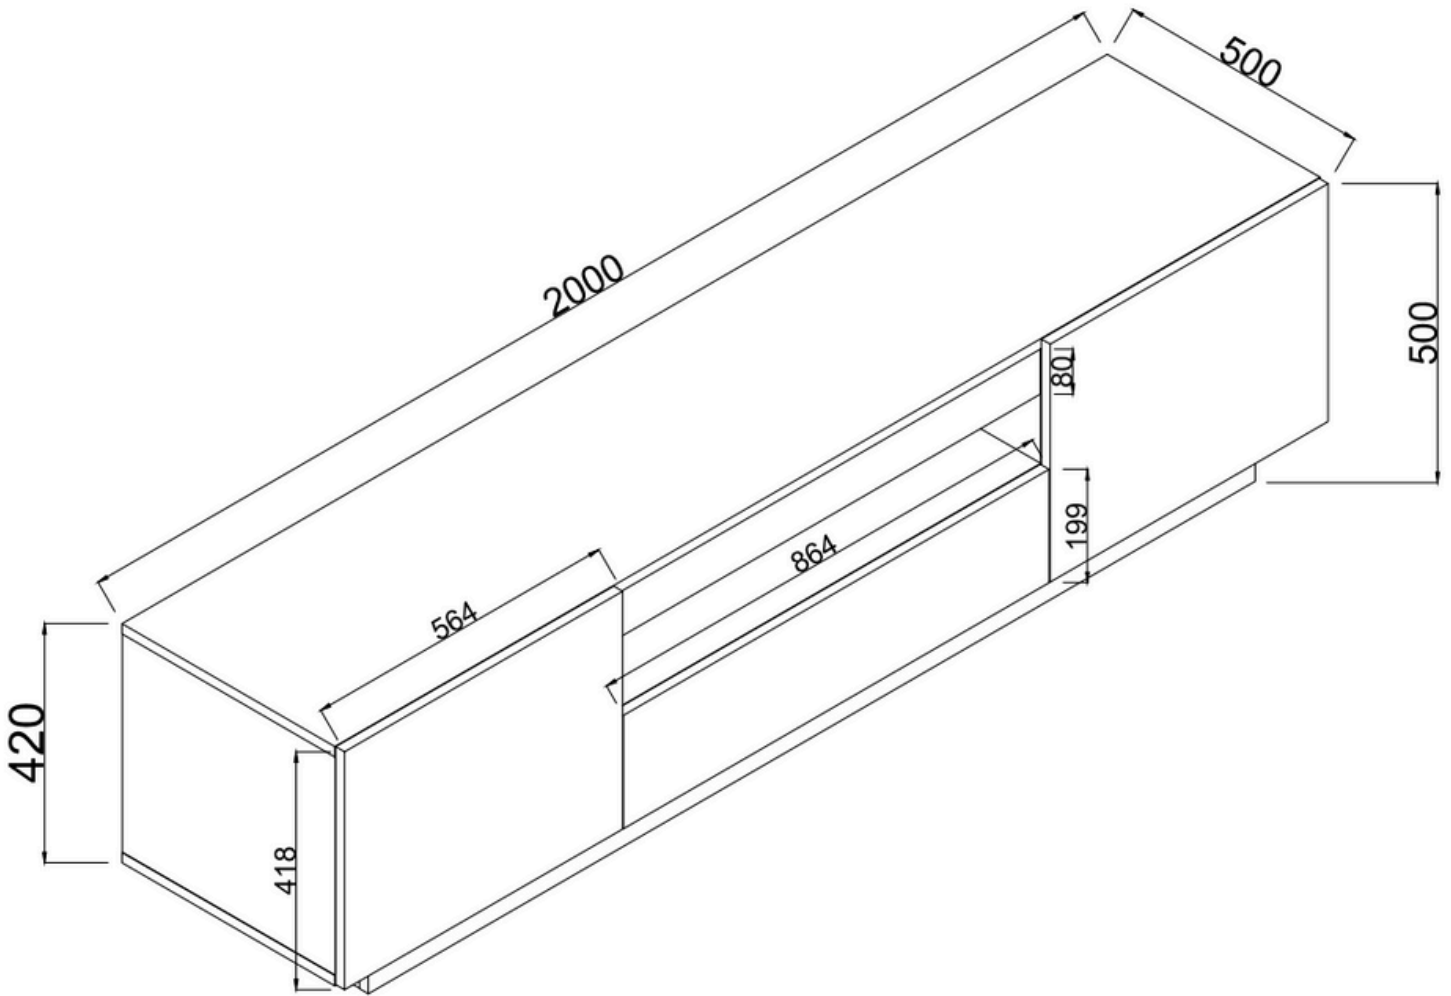

Model-B.IFT.0001

WOOD CABINET TV TABLE

hamood

TV Table Size
Length 200cm, Height 50cm, Deep 50cm

Color
Black

<https://hamoodtv.com>

Model-B.IFT.0001

WOOD CABINET TV TABLE

hamood

FEATURES

- **Model:** B.IFT.0001
- **Size:** Length 200cm, Height 50cm, Depth 50cm
- **Color:** Black
- **Design:** Modern and minimalist, featuring a smooth white finish that adds elegance to any room
- **Construction:** Made of high-quality wood, ensuring sturdiness and durability for long-term use
- **Storage:** Spacious surface to accommodate your TV and additional compartments for media devices and accessories, keeping your space organized