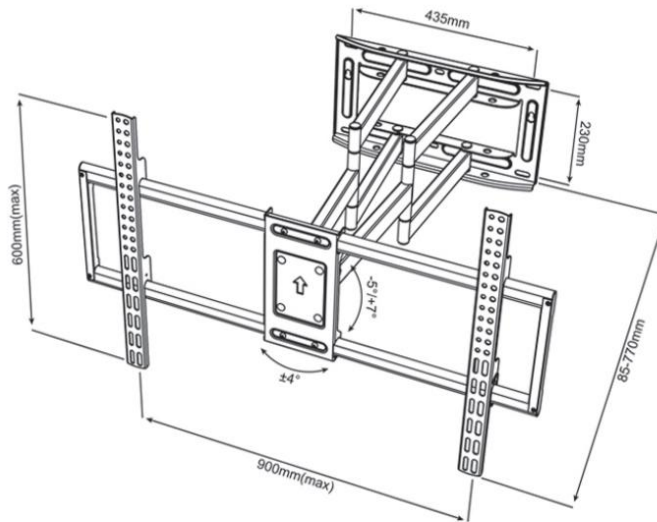

HMD-960

MODERN STEEL TV WALL MOUNT

Weight Capacity
150kg

Screen Size
50"-120"

VESA Compatible
Max 900x600mm