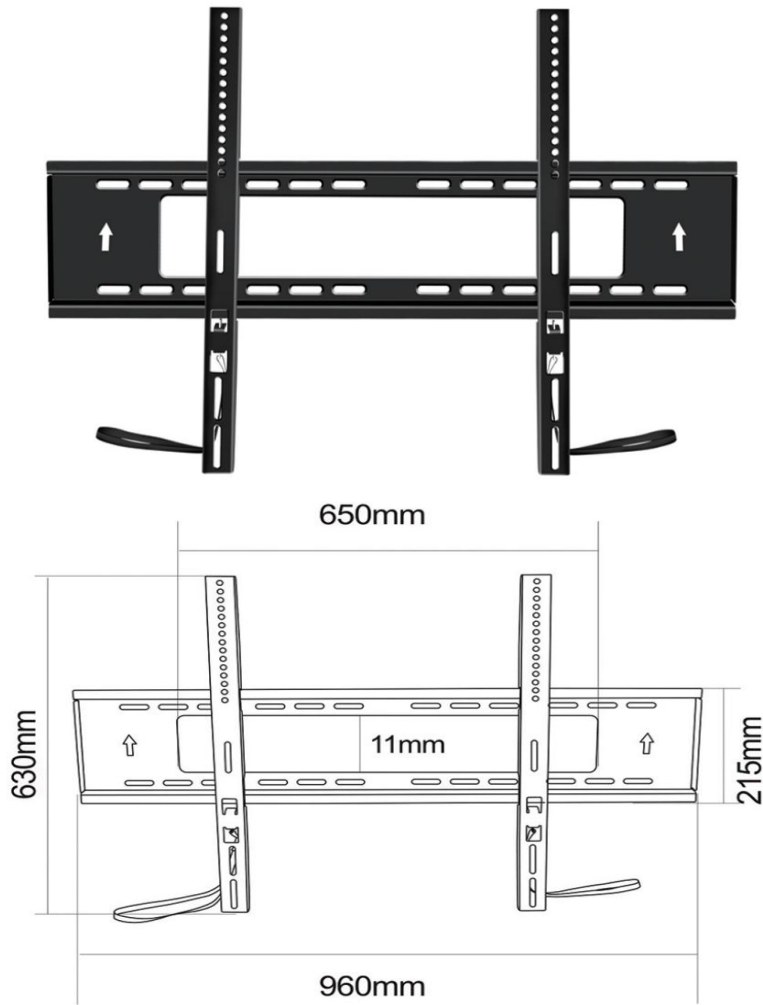

HMD-959

MODERN STEEL TV WALL MOUNT

Weight Capacity
200kg

Screen Size
60"-110"

VESA Compatible
Max 900x600mm