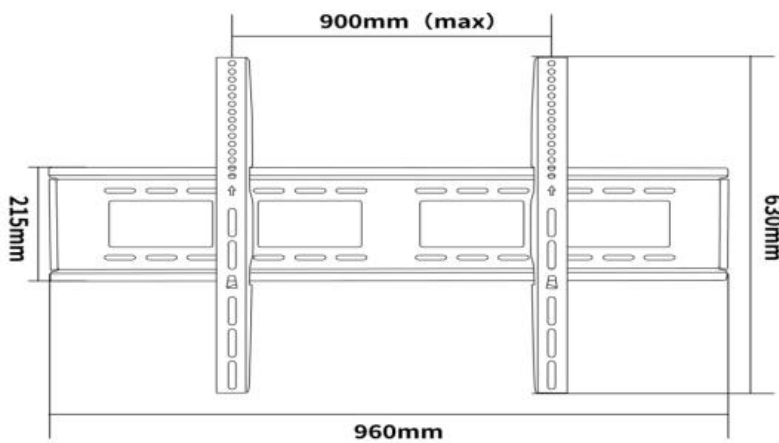

# HMD-958

MODERN STEEL TV WALL MOUNT

**Weight Capacity**  
200kg

**Screen Size**  
60"-110"

**VESA Compatible**  
Max 900x600mm