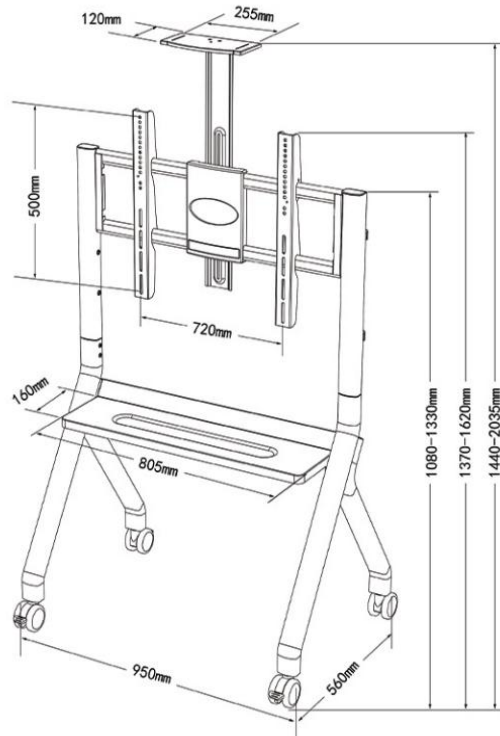

HMD-957

MODERN STEEL TV FLOOR STANDS

Fit Screen Size

55"-100"

Weight Capacity

120 kg

Max.VESA

940*600mm