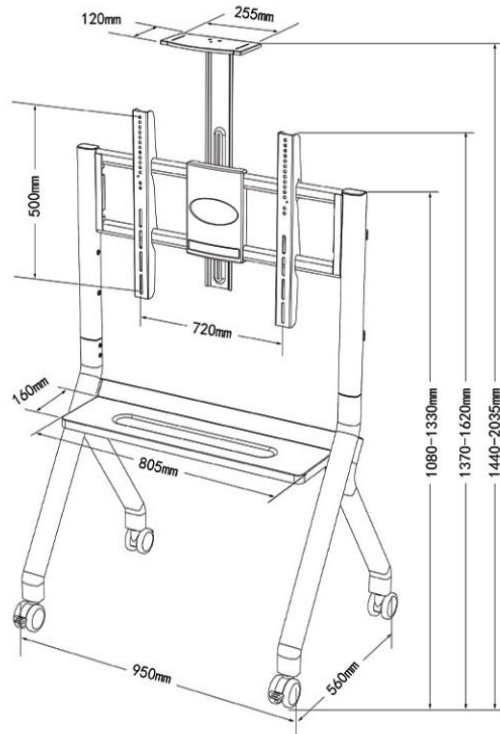

HMD-957

MODERN STEEL TV FLOOR STANDS

Fit Screen Size

55"-100"

Weight Capacity

120 kg

Max.VESA

940*600mm