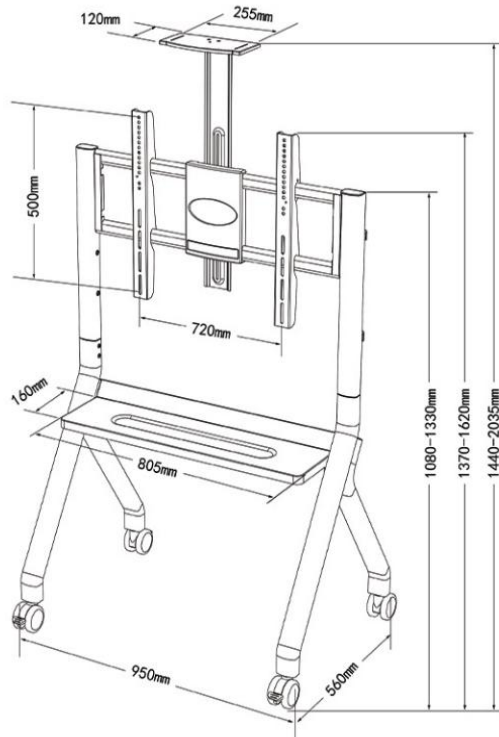

HMD-957

MODERN STEEL TV FLOOR STANDS

Fit Screen Size

55"-100"

Weight Capacity

120 kg

Max.VESA

940*600mm