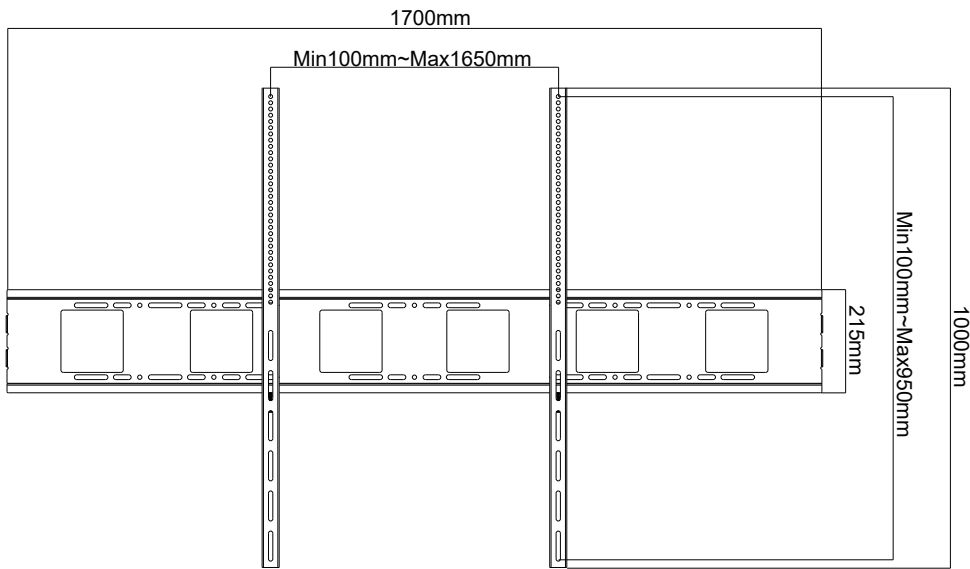

HMD-795

Fixed TV Wall Mount

TV
100kg/220lbs

Screen Size
70" -150"

VESA Compatible
Max. 1650x950