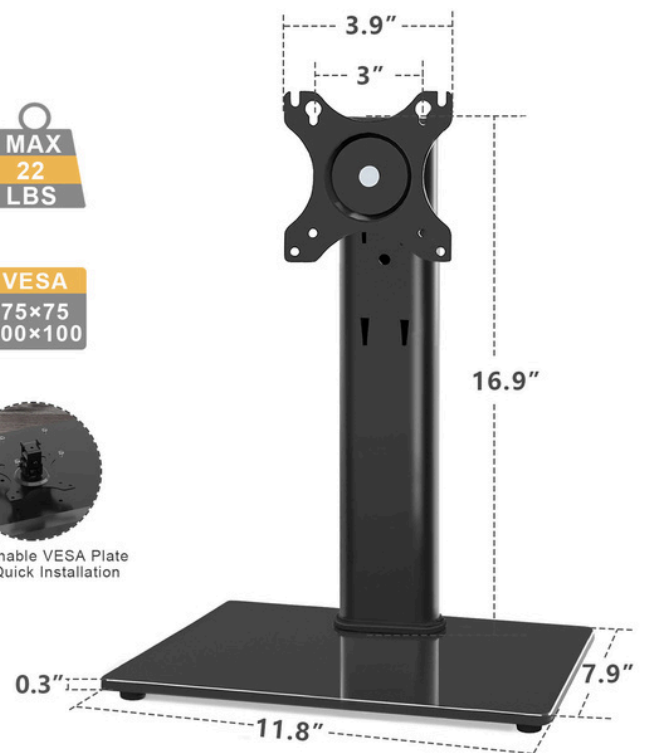

HMD-1523

MODERN TABLETOP TV STAND

hamood

Universal Swivel TV Stand Fits Screen 13-32 Inch

Computer Monitor Riser Fits Screen 13-32 Inch

Material
Steel, Plastic

Color
Matte Black

Weight Capacity
10 Kg (22lbs)

MODERN TABLETOP TV STAND

hamood

Perfect Table TV Stand: The Ultimate Solution for Your Entertainment Setup!

Cable Management

Keeps Wires Organized

MAX
22
LBS

VESA
75x75
100x100

Detachable VESA Plate
for Quick Installation

<https://hamoodtv.com>

HMD-1523

MODERN TABLETOP TV STAND

hamood

Product Category: Tabletop TV Stand

Color: Matte Black

Description: Introducing our versatile Tabletop TV Stand in an elegant matte black finish, designed to enhance your viewing experience. Ideal for TV screen sizes ranging from 13 to 32 inches, this stand offers a sleek and modern solution for your entertainment setup.

FEATURES

- **VESA Compatibility:** Suitable for VESA patterns of 75x75 and 100x100, ensuring a perfect fit for a variety of TV models.
- **Weight Capacity:** Can support TVs up to 10 Kg (22 lbs), providing a sturdy and secure platform.
- **Swivel Range:** Enjoy flexible viewing angles with a swivel range of +70° to -70°.
- **Tilt Range:** Adjust your TV screen effortlessly with a tilt range of +10° to -15° for optimal viewing comfort.
- **Screen Rotation:** Experience ultimate versatility with a 360° screen rotation feature.
- **Height Adjustable:** Customize the stand's height to suit your preferences and ensure an ergonomic setup.
- **Cable Management:** Keep your space organized and clutter-free with the integrated cable management system.