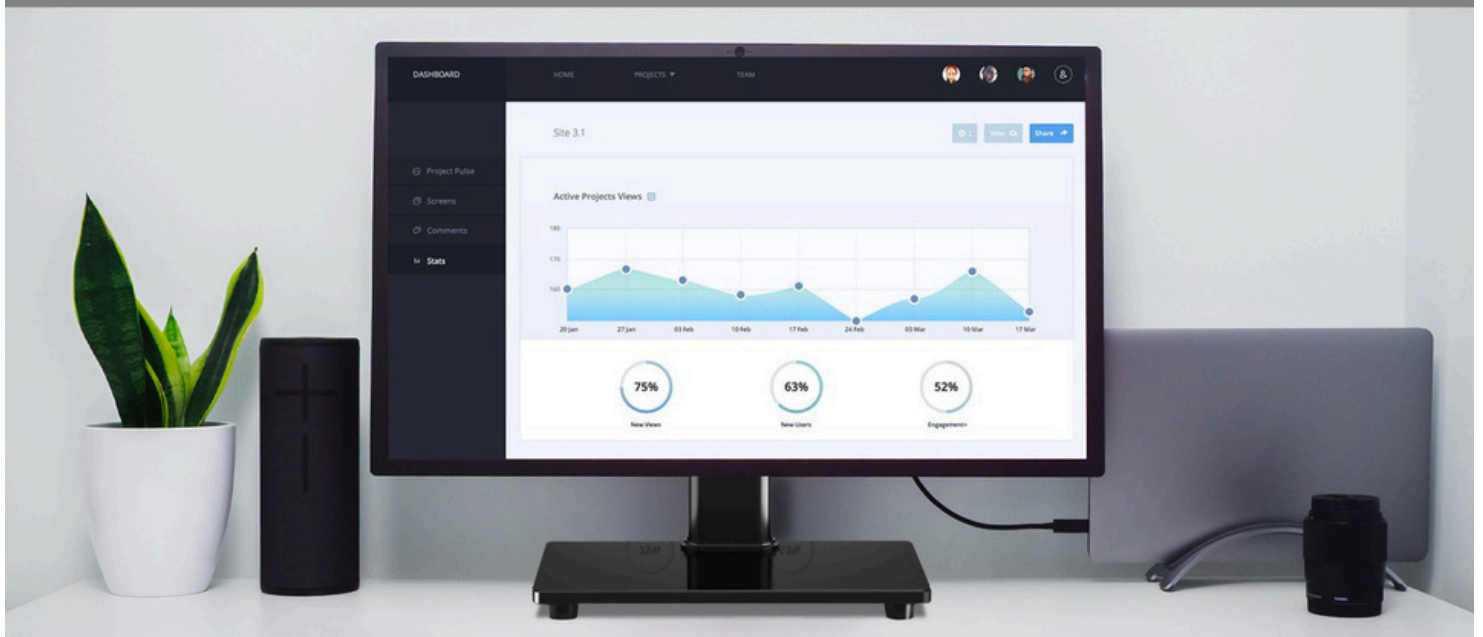

HMD-1523

MODERN TABLETOP TV STAND

hamood

Universal Swivel TV Stand Fits Screen 13-32 Inch

Computer Monitor Riser Fits Screen 13-32 Inch

Material
Steel, Plastic

Color
Matte Black

Weight Capacity
10 Kg (22lbs)

Tilt Range
+10°~-15°

VESA Compatible
75x75, 100x100

Fit Screen Size
13"-32"

<https://hamoodtv.com>

HMD-1523

MODERN TABLETOP TV STAND

hamood

WHAT ELSE YOU NEED?

MODERN TABLETOP TV STAND

hamood

Perfect Table TV Stand: The Ultimate Solution for Your Entertainment Setup!

Cable Management

Keeps Wires Organized

MAX
22
LBS

VESA
75x75
100x100

Detachable VESA Plate
for Quick Installation

FEATURES

- **VESA Compatibility:** Suitable for VESA patterns of 75x75 and 100x100, ensuring a perfect fit for a variety of TV models.
- **Weight Capacity:** Can support TVs up to 10 Kg (22 lbs), providing a sturdy and secure platform.
- **Swivel Range:** Enjoy flexible viewing angles with a swivel range of +70° to -70°.
- **Tilt Range:** Adjust your TV screen effortlessly with a tilt range of +10° to -15° for optimal viewing comfort.
- **Screen Rotation:** Experience ultimate versatility with a 360° screen rotation feature.
- **Height Adjustable:** Customize the stand's height to suit your preferences and ensure an ergonomic setup.
- **Cable Management:** Keep your space organized and clutter-free with the integrated cable management system.