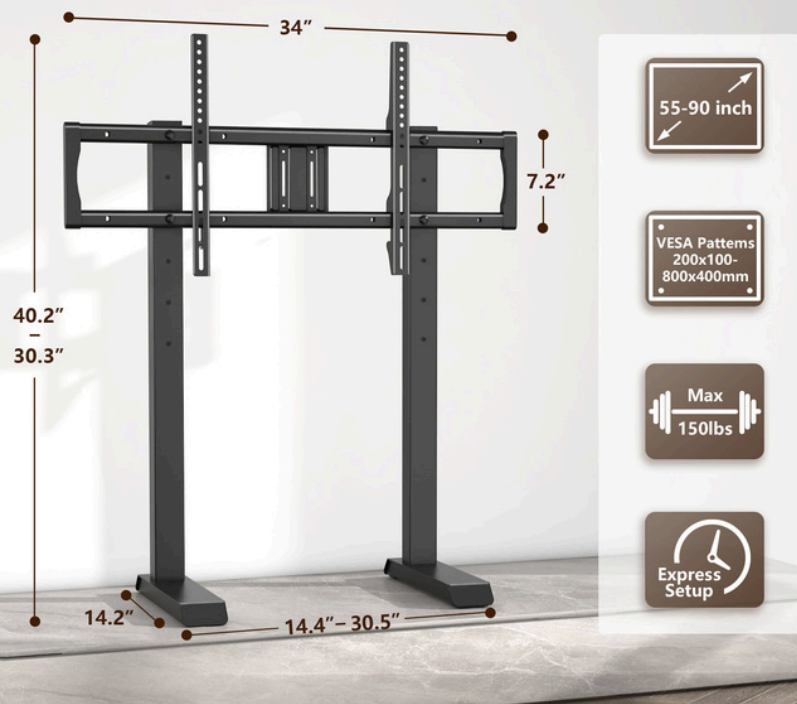

HMD-1522

MODERN TABLETOP TV STAND

hamood

WHAT ELSE YOU NEED?

Elevate your home entertainment experience with our high-quality Tabletop TV Stand.

PRODUCT DIMENSION

HEAVY-DUTY LEGS

Heavy-Duty Alloy Steel Ensures Your Big TV Stable and Secure

<https://hamoodtv.com>