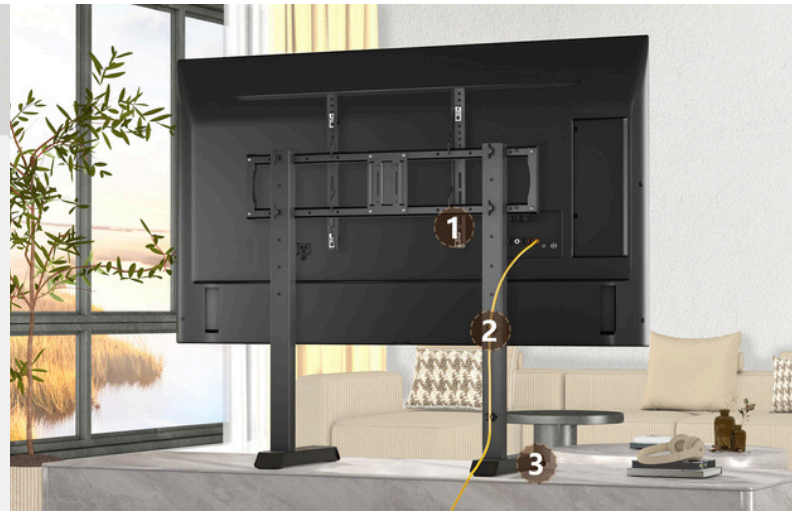

HMD-1522

MODERN TABLETOP TV STAND

hamood

WHAT ELSE YOU NEED?

Elevate your home entertainment experience with our high-quality Tabletop TV Stand.

PRODUCT DIMENSION

HEAVY-DUTY LEGS

Heavy-Duty Alloy Steel Ensures Your Big TV Stable and Secure

<https://hamoodtv.com>