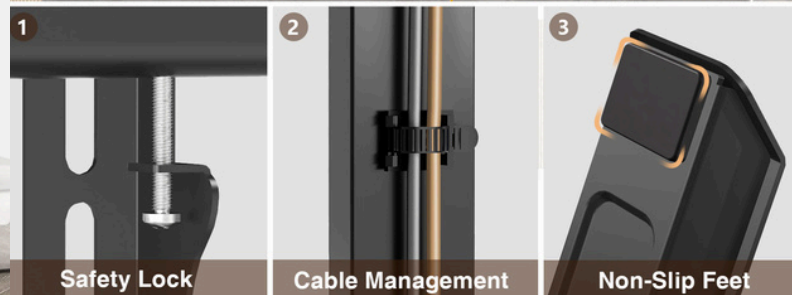

HMD-1522

MODERN TABLETOP TV STAND

hamood

WHAT ELSE YOU NEED?

Elevate your home entertainment experience with our high-quality Tabletop TV Stand.

PRODUCT DIMENSION

HEAVY-DUTY LEGS

Heavy-Duty Alloy Steel Ensures Your Big TV Stable and Secure

<https://hamoodtv.com>