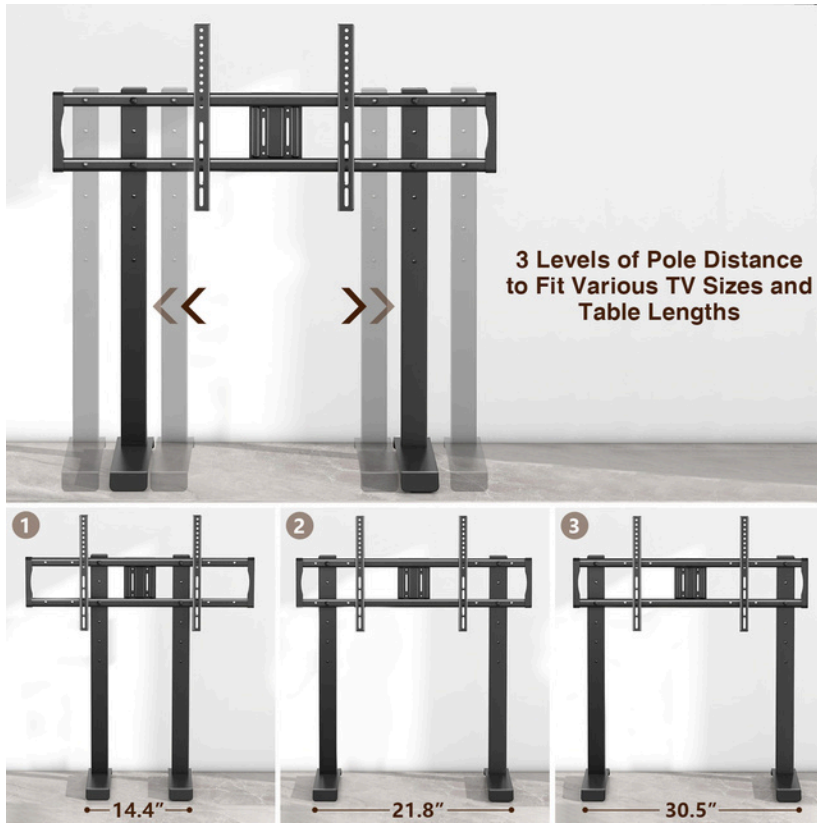

HMD-1522

MODERN TABLETOP TV STAND

hamood