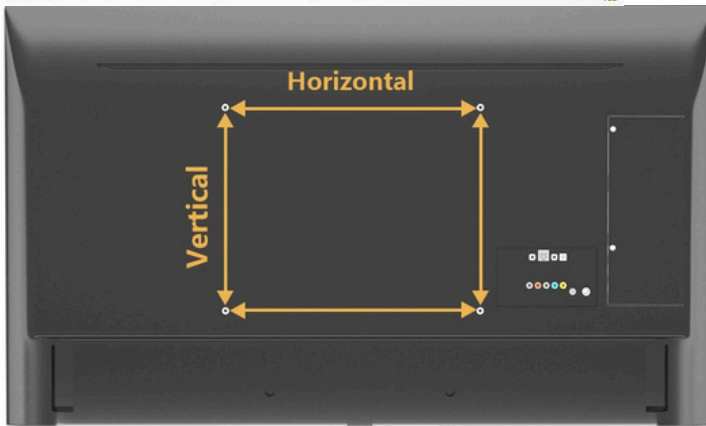

HMD-1521

MODERN TABLETOP TV STAND

WHAT ELSE YOU NEED?

Elevate your home entertainment experience with our high-quality Tabletop TV Stand.

HEIGHT ADJUSTABLE

HMD-1521

MODERN TABLETOP TV STAND

PRODUCT FEATURES

VESA (mm)	
Horizontal × Vertical	
100 x 100	200 x 100
200 x 200	300 x 200
300 x 300	400 x 200
400 x 300	400 x 400
600 x 200	600 x 400
660 x 400	
100mm ≈ 3.9"	200mm ≈ 7.9"
300mm ≈ 11.8"	400mm ≈ 15.7"
600mm ≈ 23.6"	660mm ≈ 26"

FEATURES

- **VESA Compatibility:** Supports a wide range of VESA patterns, including 100x100, 200x100, 200x200, 300x200, 300x300, 400x200, 400x300, 400x400, 600x200, 600x400, and 660x400, ensuring a secure fit for various TV models.
- **Weight Capacity:** Built to support TVs up to 60 Kg (132 lbs), providing a sturdy and stable platform for your television.
- **Swivel Range:** Enjoy flexible viewing angles with a swivel range of +25° to -25°, allowing you to adjust your TV to the perfect position.
- **Height Adjustable:** Customize the stand's height to suit your viewing preferences and ensure an ergonomic setup.
- **Cable Management:** Keep your entertainment area neat and organized with the integrated cable management system, which helps to reduce clutter and improve the overall aesthetics.