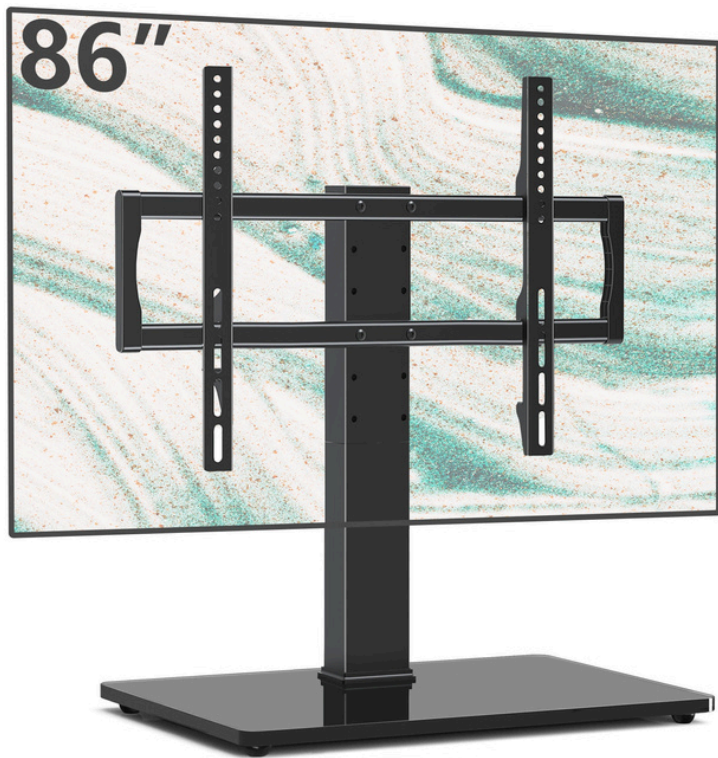

HMD-1521

MODERN TABLETOP TV STAND

hamood

Material

Steel, Plastic

Weight Capacity

60 Kg (132lbs)

Fit Screen Size

HMD-1521

MODERN TABLETOP TV STAND

WHAT ELSE YOU NEED?

Elevate your home entertainment experience with our high-quality Tabletop TV Stand.

HEIGHT ADJUSTABLE

HMD-1521

MODERN TABLETOP TV STAND

PRODUCT FEATURES

hamood

Product Category: Tabletop TV Stand

Color: Matte Black

Description:

Introducing our stylish and versatile Tabletop TV Stand in a sleek matte black finish. Designed to accommodate larger TV screens ranging from 50 to 86 inches, this stand offers the perfect blend of functionality and modern aesthetics.

FEATURES

- **VESA Compatibility:** Supports a wide range of VESA patterns, including 100x100, 200x100, 200x200, 300x200, 300x300, 400x200, 400x300, 400x400, 600x200, 600x400, and 660x400, ensuring a secure fit for various TV models.
- **Weight Capacity:** Built to support TVs up to 60 Kg (132 lbs), providing a sturdy and stable platform for your television.
- **Swivel Range:** Enjoy flexible viewing angles with a swivel range of +25° to -25°, allowing you to adjust your TV to the perfect position.
- **Height Adjustable:** Customize the stand's height to suit your viewing preferences and ensure an ergonomic setup.
- **Cable Management:** Keep your entertainment area neat and organized with the integrated cable management system, which helps to reduce clutter and improve the overall aesthetics.