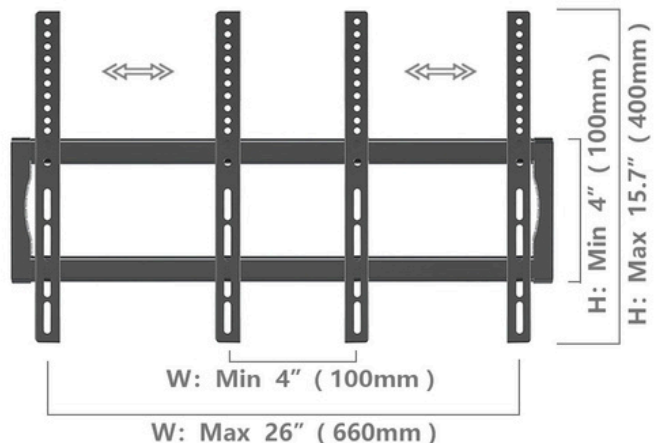

VESA (mm)	
Horizontal × Vertical	
100 x 100	200 x 100
200 x 200	300 x 200
300 x 300	400 x 200
400 x 300	400 x 400
600 x 200	600 x 400
660 x 400	
100mm ≈ 3.9"	200mm ≈ 7.9"
300mm ≈ 11.8"	400mm ≈ 15.7"
600mm ≈ 23.6"	660mm ≈ 26"

Screws for TV

M4 x 14mm M5 x 14mm M6 x 12mm

M4 x 30mm M5 x 30mm M6 x 35mm

M8 x 16mm M8 x 50mm Φ16 x 22mm

Φ16 x 5mm

30 x 18.5 x 1.8mm

HMD-1521

MODERN TABLETOP TV STAND

hamood

Product Category: Tabletop TV Stand

Color: Matte Black

Description:

Introducing our stylish and versatile Tabletop TV Stand in a sleek matte black finish. Designed to accommodate larger TV screens ranging from 50 to 86 inches, this stand offers the perfect blend of functionality and modern aesthetics.

FEATURES

- **VESA Compatibility:** Supports a wide range of VESA patterns, including 100x100, 200x100, 200x200, 300x200, 300x300, 400x200, 400x300, 400x400, 600x200, 600x400, and 660x400, ensuring a secure fit for various TV models.
- **Weight Capacity:** Built to support TVs up to 60 Kg (132 lbs), providing a sturdy and stable platform for your television.
- **Swivel Range:** Enjoy flexible viewing angles with a swivel range of +25° to -25°, allowing you to adjust your TV to the perfect position.
- **Height Adjustable:** Customize the stand's height to suit your viewing preferences and ensure an ergonomic setup.
- **Cable Management:** Keep your entertainment area neat and organized with the integrated cable management system, which helps to reduce clutter and improve the overall aesthetics.