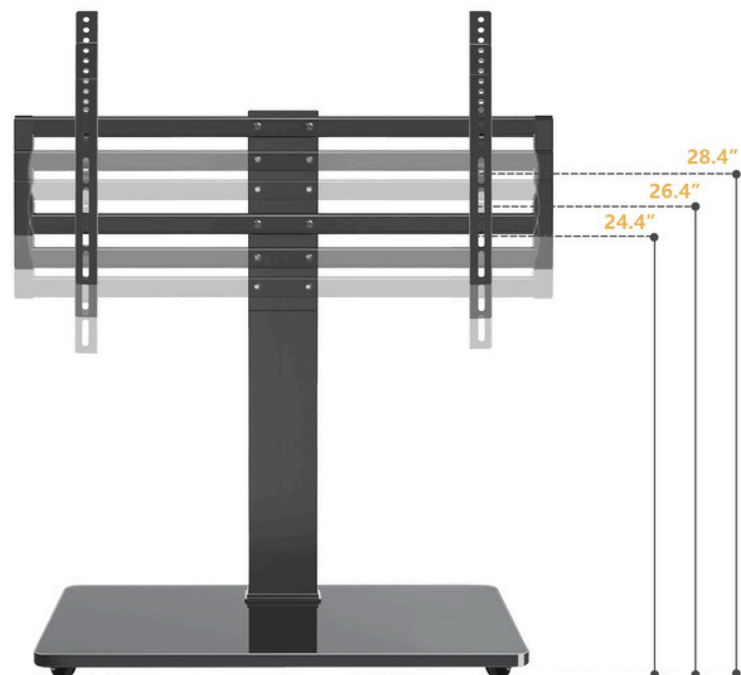

HMD-1521

MODERN TABLETOP TV STAND

hamood

Material

Steel, Plastic

Weight Capacity

60 Kg (132lbs)

Fit Screen Size

HMD-1521

MODERN TABLETOP TV STAND

WHAT ELSE YOU NEED?

Elevate your home entertainment experience with our high-quality Tabletop TV Stand.

HEIGHT ADJUSTABLE

HMD-1521

MODERN TABLETOP TV STAND

PRODUCT FEATURES

hamood

Product Category: Tabletop TV Stand

Color: Matte Black

Description:

Introducing our stylish and versatile Tabletop TV Stand in a sleek matte black finish. Designed to accommodate larger TV screens ranging from 50 to 86 inches, this stand offers the perfect blend of functionality and modern aesthetics.

FEATURES

- **VESA Compatibility:** Supports a wide range of VESA patterns, including 100x100, 200x100, 200x200, 300x200, 300x300, 400x200, 400x300, 400x400, 600x200, 600x400, and 660x400, ensuring a secure fit for various TV models.
- **Weight Capacity:** Built to support TVs up to 60 Kg (132 lbs), providing a sturdy and stable platform for your television.
- **Swivel Range:** Enjoy flexible viewing angles with a swivel range of +25° to -25°, allowing you to adjust your TV to the perfect position.
- **Height Adjustable:** Customize the stand's height to suit your viewing preferences and ensure an ergonomic setup.
- **Cable Management:** Keep your entertainment area neat and organized with the integrated cable management system, which helps to reduce clutter and improve the overall aesthetics.