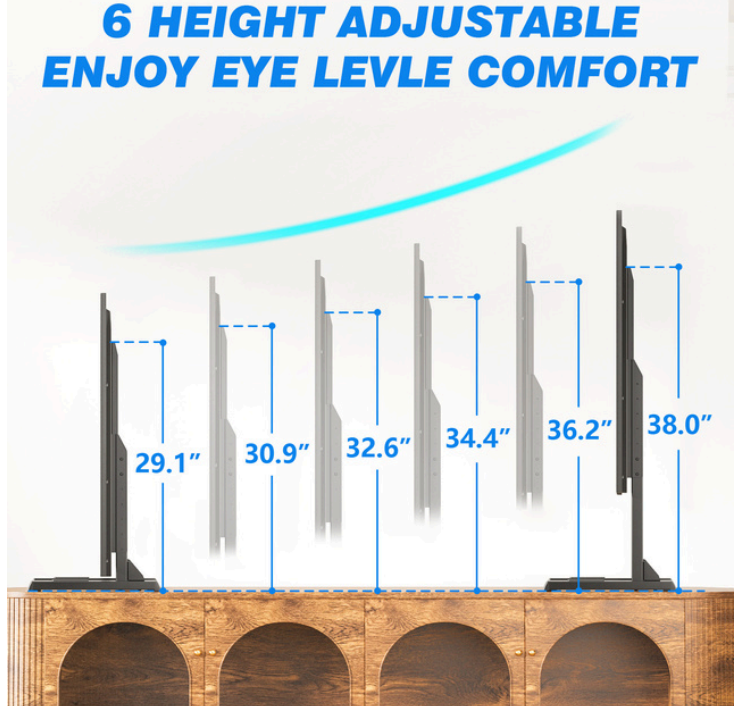

HMD-1519

MODERN TABLETOP TV STAND

hamood

Material
Steel, Plastic

Weight Capacity
150lbs

Fit Screen Size
24"-86"

Color
Matte Black

VESA Compatible
200x200, 300x200, 300x300,
400x200, 400x300, 400x400,
600x200, 600x400, 800x200,
800x400, 800x600

(Units : MM)

LARGER LOAD CAPACITY- 150 LBS

HMD-1519

MODERN TABLETOP TV STAND

hamood

Perfect Table TV Stand: The Ultimate Solution for Your Entertainment Setup!

<https://hamoodtv.com>

HMD-1519

MODERN TABLETOP TV STAND

Product Category: Tabletop TV Stand

Color: Matte Black

Description:

Introducing our versatile and stylish Tabletop TV Stand, designed to accommodate a wide range of TV sizes from 24 to 86 inches. With a sleek matte black finish, this stand is perfect for enhancing your home entertainment setup.

FEATURES

- **VESA Compatibility:** Supports a variety of VESA patterns including 200x200, 300x200, 300x300, 400x200, 400x300, 400x400, 600x200, 600x400, 800x200, 800x400, and 800x600, ensuring a secure fit for numerous TV models.
- **Weight Capacity:** Built to support TVs up to 150 lbs, providing a sturdy and stable platform.
- **Height Adjustable:** Offers six levels of height adjustment to suit your viewing preferences and ensure an ergonomic setup.
- **Cable Management:** Integrated cable management system to keep your entertainment area neat and organized.