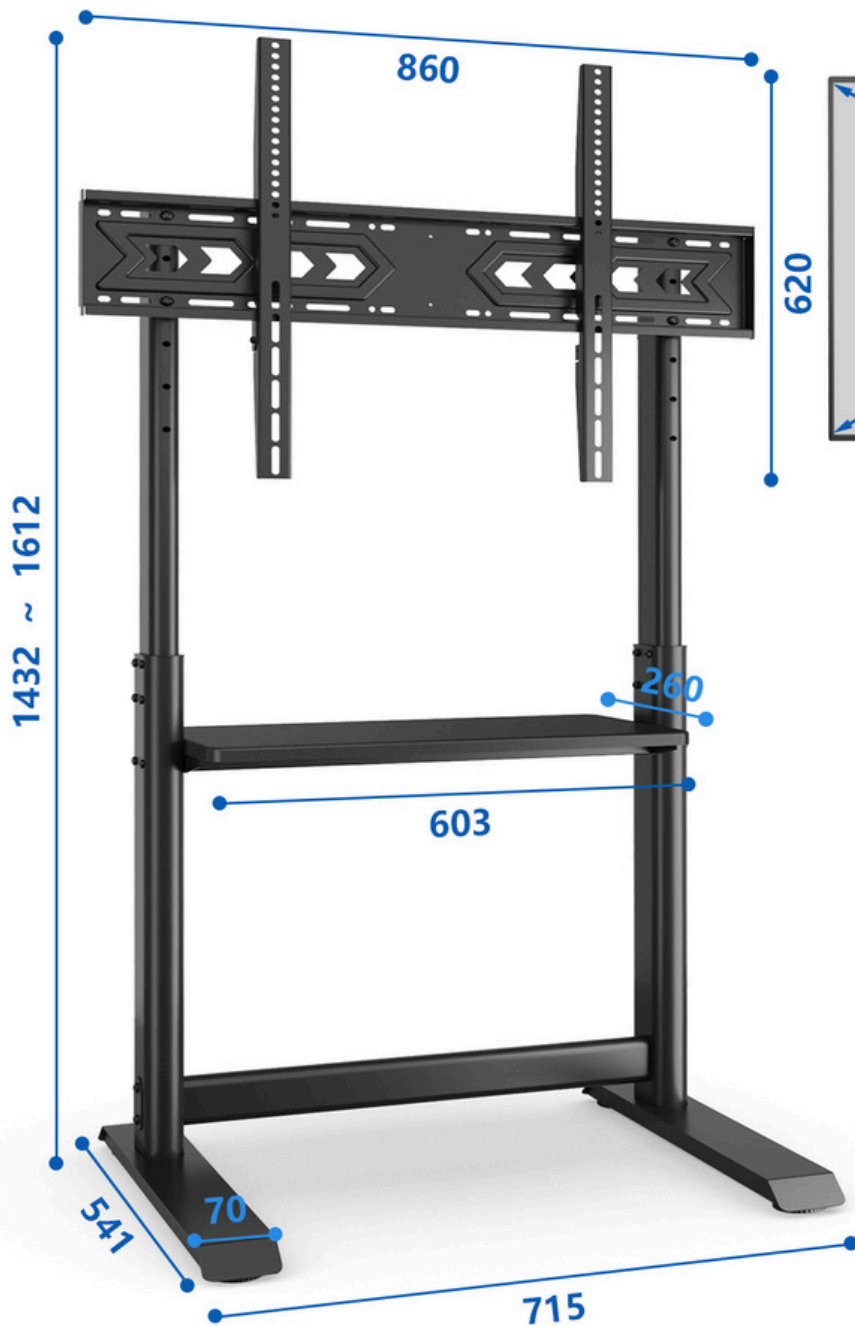

HMD-1518

MODERN TV FLOOR STAND

hamood

Material

Steel, Plastic

Weight Capacity

68 Kg

Fit Screen Size

60"-86"

Color

Matte Black

VESA Compatible

100x100, 200x100, 200x200,
300x200, 300x300, 400x200,
400x300, 400x400, 600x200,
600x400, 800x200, 800x400,
800x600

<https://hamoodtv.com>

HMD-1518

MODERN TV FLOOR STAND

<https://hamoodtv.com>

HMD-1518

MODERN TV FLOOR STAND

hamood

BACK OF TV

VESA PATTERNS

W x H	
100 x 100	200 x 100
200 x 200	300 x 200
300 x 300	400 x 200
400 x 300	400 x 400
600 x 200	600 x 400
800 x 200	800 x 400
800 x 600	

(Units : MM)

HMD-1518

MODERN TV FLOOR STAND

hamood

Product Category: TV FLOOR Stand

Color: Matte Black

Description:

Introducing our robust and stylish TV Floor Stand, perfect for enhancing your home or office entertainment setup. Designed to accommodate larger TV screens ranging from 60 to 86 inches, this stand provides both functionality and modern aesthetics.