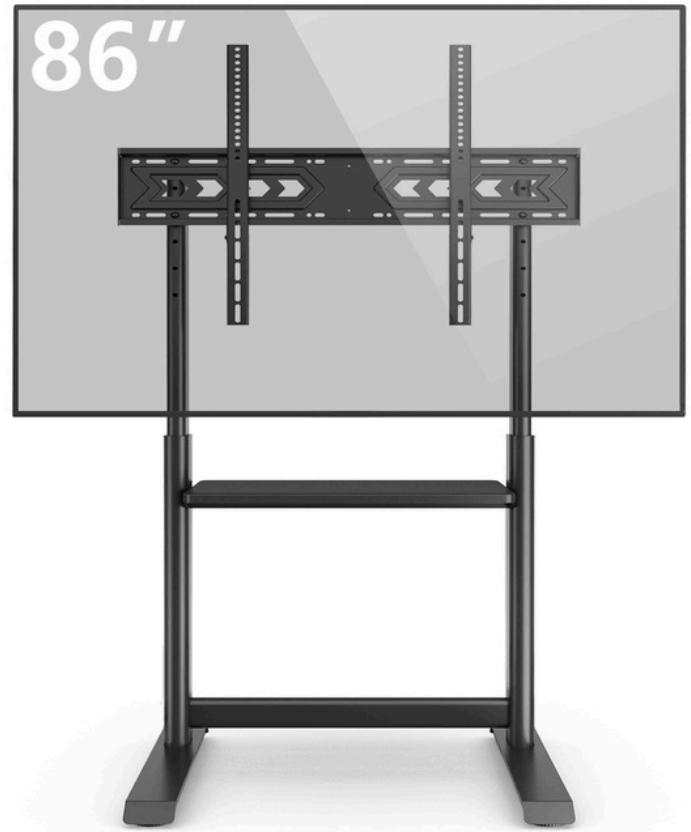

HMD-1518

MODERN TV FLOOR STAND

hamood

Material

Steel, Plastic

Weight Capacity

68 Kg

Fit Screen Size

<https://hamoodtv.com>

HMD-1518

MODERN TV FLOOR STAND

hamood

BACK OF TV

VESA PATTERNS

W x H	
100 x 100	200 x 100
200 x 200	300 x 200
300 x 300	400 x 200
400 x 300	400 x 400
600 x 200	600 x 400
800 x 200	800 x 400
800 x 600	

(Units : MM)

HMD-1518

MODERN TV FLOOR STAND

hamood

Product Category: TV FLOOR Stand

Color: Matte Black

Description:

Introducing our robust and stylish TV Floor Stand, perfect for enhancing your home or office entertainment setup. Designed to accommodate larger TV screens ranging from 60 to 86 inches, this stand provides both functionality and modern aesthetics.

FEATURES

- **VESA Compatibility:** Supports a wide range of VESA patterns, including 100x100, 200x100, 200x200, 300x200, 300x300, 400x200, 400x300, 400x400, 600x200, 600x400, 800x200, 800x400, and 800x600, ensuring a secure fit for numerous TV models.
- **Weight Capacity:** Built to support TVs up to 68 Kg, providing a sturdy and stable platform.
- **Mount Capacity:** Includes an additional mount with a capacity of up to 20 Kg for additional accessories or devices.
- **Height Adjustable:** Offers height adjustability to suit your viewing preferences and ensure an ergonomic setup.
- **Cable Management:** Integrated cable management system to keep your entertainment area neat and organized.