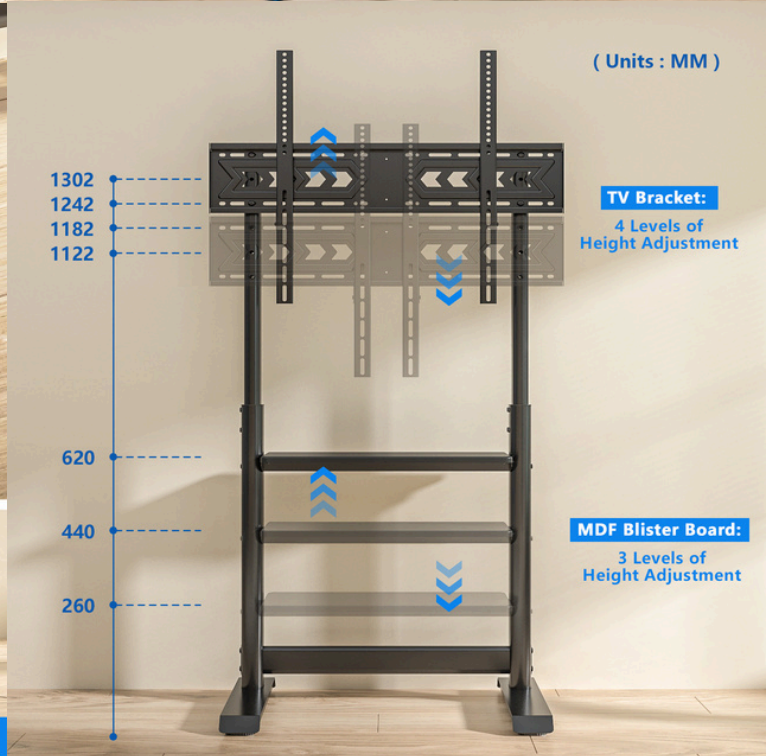

CABLE MANAGEMENT