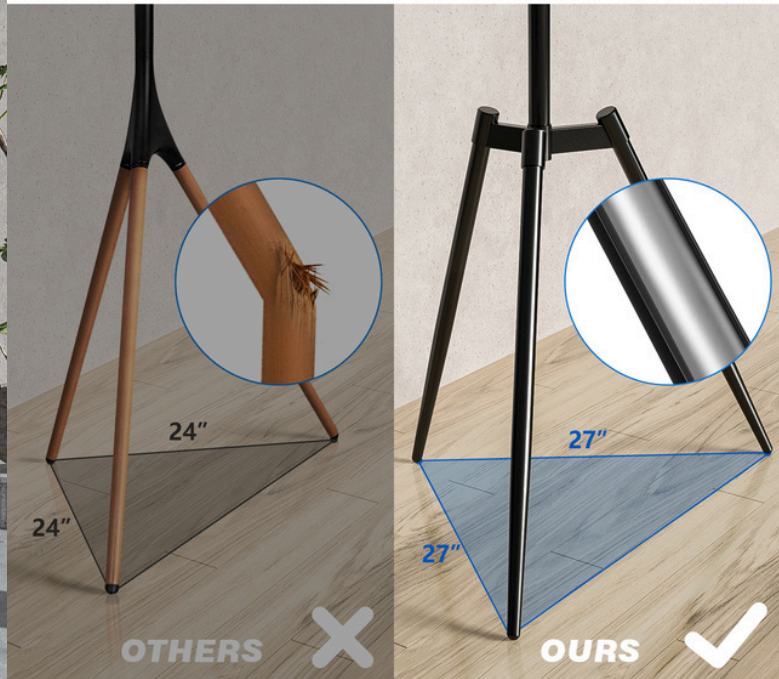

VESA Patterns

W x H

100 x 100 mm	300 x 300 mm
200 x 100 mm	400 x 200 mm
200 x 200 mm	400 x 300 mm
300 x 200 mm	400 x 400 mm

100 mm ≈ 4.0"	300 mm ≈ 11.8"
200 mm ≈ 7.9"	400 mm ≈ 15.7"

Screws for TV

HMD-1515

MODERN TV FLOOR STAND

hamood

Perfect Home & Office TV Floor Stand: The Ultimate Solution for Your Entertainment Setup!

**WIDER LEG SPACING
BETTER STABILITY** 

<https://hamoodtv.com>

HMD-1515

MODERN TV FLOOR STAND

Product Category: TV FLOOR Stand

Color: Black

Description:

Introducing our sleek and durable TV Floor Stand in a classic black finish, designed to complement any room decor. This stand is perfect for TV screens ranging from 32 to 65 inches, providing both style and practicality.

FEATURES

- **VESA Compatibility:** Supports VESA patterns of 100x100, 200x100, 200x200, 300x200, 300x300, 400x200, 400x300, and 400x400, ensuring a secure fit for a variety of TV models.
- **Weight Capacity:** Sturdy and reliable, it can support TVs up to 35 Kg (77 lbs).
- **Swivel Range:** Enjoy versatile viewing angles with a swivel range of +50° to -50°, allowing you to adjust your TV to the perfect position.
- **Pole Length:** 690mm pole length for added stability and support.
- **Height Adjustable:** Customize the stand's height to suit your viewing preferences for maximum comfort.
- **Cable Management:** Integrated cable management system to keep your entertainment area neat and organized.