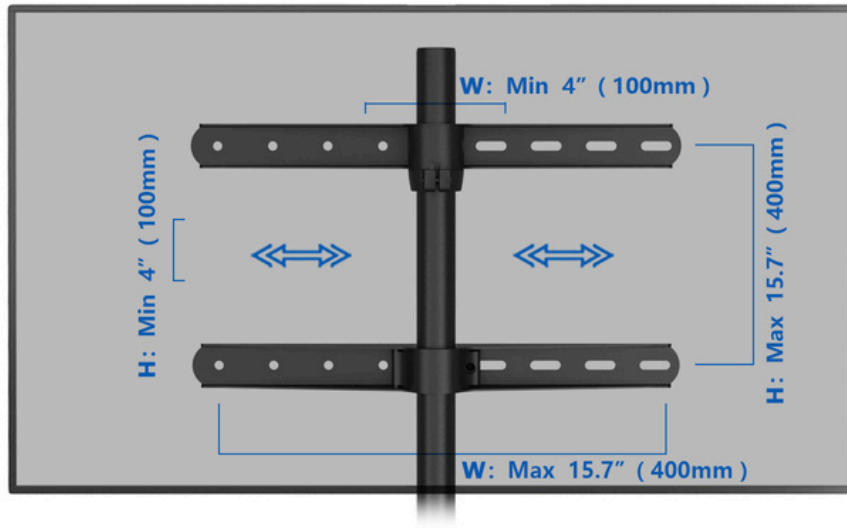

HMD-1515

MODERN TV FLOOR STAND

hamood

Material

Steel, Plastic

Weight Capacity

35 Kg (77lbs)

Fit Screen Size

VESA Patterns

W x H

100 x 100 mm	300 x 300 mm
200 x 100 mm	400 x 200 mm
200 x 200 mm	400 x 300 mm
300 x 200 mm	400 x 400 mm

100 mm ≈ 4.0"	300 mm ≈ 11.8"
200 mm ≈ 7.9"	400 mm ≈ 15.7"

Screws for TV

HMD-1515

MODERN TV FLOOR STAND

Color: Black

Description:

Introducing our sleek and durable TV Floor Stand in a classic black finish, designed to complement any room decor. This stand is perfect for TV screens ranging from 32 to 65 inches, providing both style and practicality.

FEATURES

- **VESA Compatibility:** Supports VESA patterns of 100x100, 200x100, 200x200, 300x200, 300x300, 400x200, 400x300, and 400x400, ensuring a secure fit for a variety of TV models.
- **Weight Capacity:** Sturdy and reliable, it can support TVs up to 35 Kg (77 lbs).
- **Swivel Range:** Enjoy versatile viewing angles with a swivel range of +50° to -50°, allowing you to adjust your TV to the perfect position.
- **Pole Length:** 690mm pole length for added stability and support.
- **Height Adjustable:** Customize the stand's height to suit your viewing preferences for maximum comfort.
- **Cable Management:** Integrated cable management system to keep your entertainment area neat and organized.