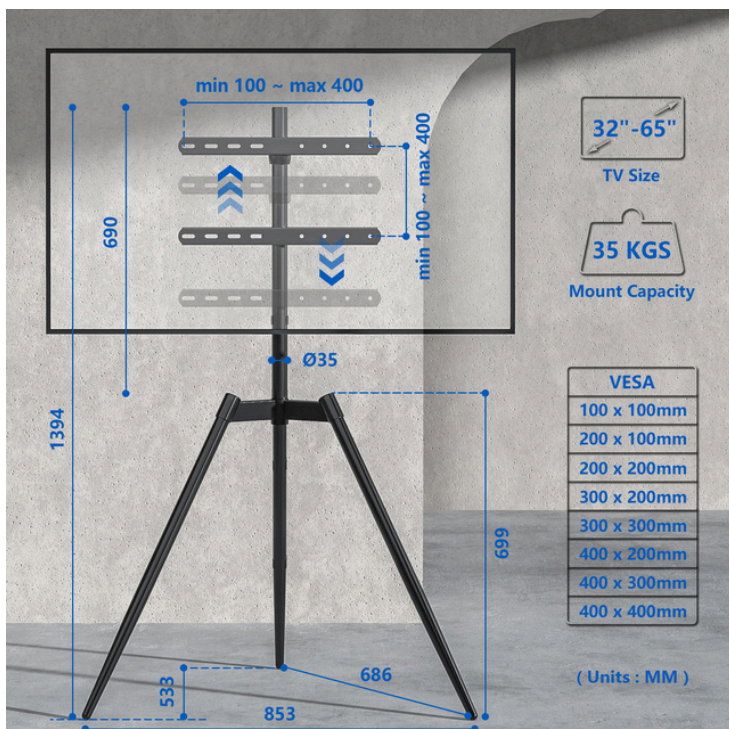

HMD-1515

MODERN TV FLOOR STAND

hamood

Material

Steel, Plastic

Weight Capacity

35 Kg (77lbs)

Fit Screen Size

VESA Patterns

W x H

100 x 100 mm	300 x 300 mm
200 x 100 mm	400 x 200 mm
200 x 200 mm	400 x 300 mm
300 x 200 mm	400 x 400 mm

100 mm ≈ 4.0"	300 mm ≈ 11.8"
200 mm ≈ 7.9"	400 mm ≈ 15.7"

Screws for TV

HMD-1515

MODERN TV FLOOR STAND

Color: Black

Description:

Introducing our sleek and durable TV Floor Stand in a classic black finish, designed to complement any room decor. This stand is perfect for TV screens ranging from 32 to 65 inches, providing both style and practicality.

FEATURES

- **VESA Compatibility:** Supports VESA patterns of 100x100, 200x100, 200x200, 300x200, 300x300, 400x200, 400x300, and 400x400, ensuring a secure fit for a variety of TV models.
- **Weight Capacity:** Sturdy and reliable, it can support TVs up to 35 Kg (77 lbs).
- **Swivel Range:** Enjoy versatile viewing angles with a swivel range of +50° to -50°, allowing you to adjust your TV to the perfect position.
- **Pole Length:** 690mm pole length for added stability and support.
- **Height Adjustable:** Customize the stand's height to suit your viewing preferences for maximum comfort.
- **Cable Management:** Integrated cable management system to keep your entertainment area neat and organized.