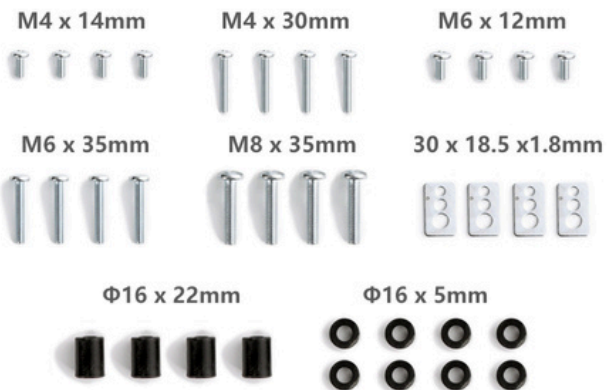

HMD-1515

MODERN TV FLOOR STAND

hamood

Material

Steel, Plastic

Weight Capacity

35 Kg (77lbs)

Fit Screen Size

32"-65"

Color

Black

VESA Compatible

100x100, 200x100, 200x200,
300x200, 300x300, 400x200,
400x300, 400x400

Swivel Range

+50°~-50°

<https://hamoodtv.com>

VESA Patterns

W x H

100 x 100 mm	300 x 300 mm
200 x 100 mm	400 x 200 mm
200 x 200 mm	400 x 300 mm
300 x 200 mm	400 x 400 mm

100 mm ≈ 4.0"	300 mm ≈ 11.8"
200 mm ≈ 7.9"	400 mm ≈ 15.7"

Screws for TV

HMD-1515

MODERN TV FLOOR STAND

FEATURES

- **VESA Compatibility:** Supports VESA patterns of 100x100, 200x100, 200x200, 300x200, 300x300, 400x200, 400x300, and 400x400, ensuring a secure fit for a variety of TV models.
- **Weight Capacity:** Sturdy and reliable, it can support TVs up to 35 Kg (77 lbs).
- **Swivel Range:** Enjoy versatile viewing angles with a swivel range of +50° to -50°, allowing you to adjust your TV to the perfect position.
- **Pole Length:** 690mm pole length for added stability and support.
- **Height Adjustable:** Customize the stand's height to suit your viewing preferences for maximum comfort.
- **Cable Management:** Integrated cable management system to keep your entertainment area neat and organized.