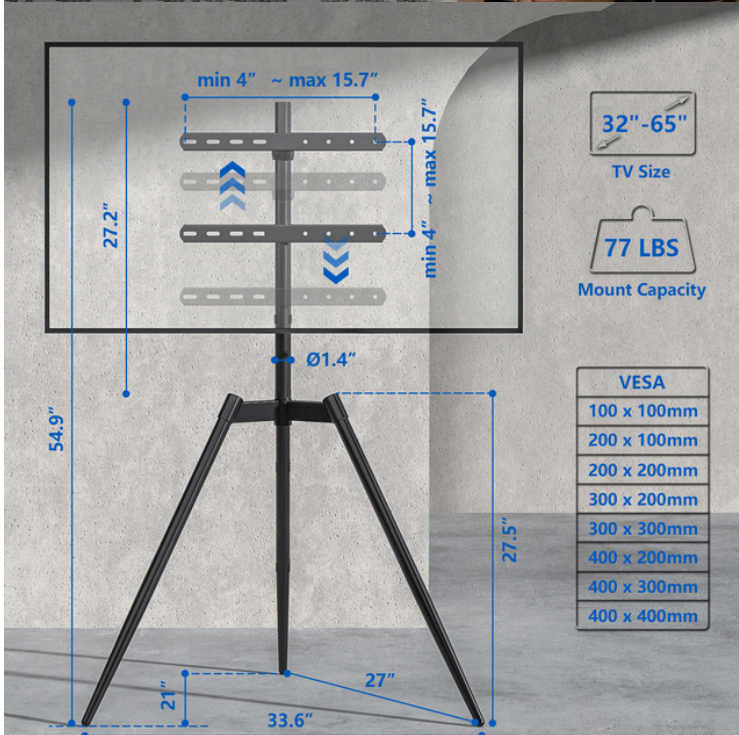

HMD-1515

MODERN TV FLOOR STAND

hamood

WHAT ELSE YOU NEED?

Elevate your home entertainment experience with our high-quality MODERN TV FLOOR STAND.