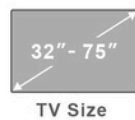

#### W x H

100x100mm ✓	400x200mm ✓
200x100mm ✓	400x300mm ✓
200x200mm ✓	400x400mm ✓
300x200mm ✓	600x400mm ✓
300x300mm ✓	660x400mm ✓
100mm ≈ 4"	400mm ≈ 15.7"
200mm ≈ 7.9"	600mm ≈ 23.6"
300mm ≈ 11.8"	660mm ≈ 25.9"

## PRODUCT DIMENSION

For a Great Viewing Experience

(Unit: mm)