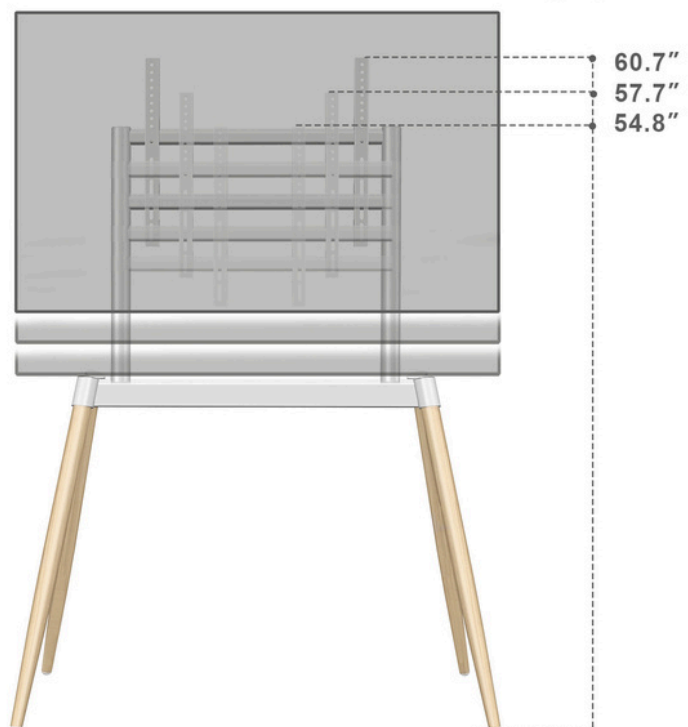

## VESA Patterns

$$VESA = W \times H$$

VESA refers to the distance between the 4 screw holes on the back of the TV set.

#### W x H

100x100mm ✓	400x200mm ✓
200x100mm ✓	400x300mm ✓
200x200mm ✓	400x400mm ✓
300x200mm ✓	600x400mm ✓
300x300mm ✓	660x400mm ✓
100mm ≈ 4"	400mm ≈ 15.7"
200mm ≈ 7.9"	600mm ≈ 23.6"
300mm ≈ 11.8"	660mm ≈ 25.9"

## PRODUCT DIMENSION

For a Great Viewing Experience

(Unit: mm)

## HEIGHT ADJUSTABLE

For a Great Viewing Experience