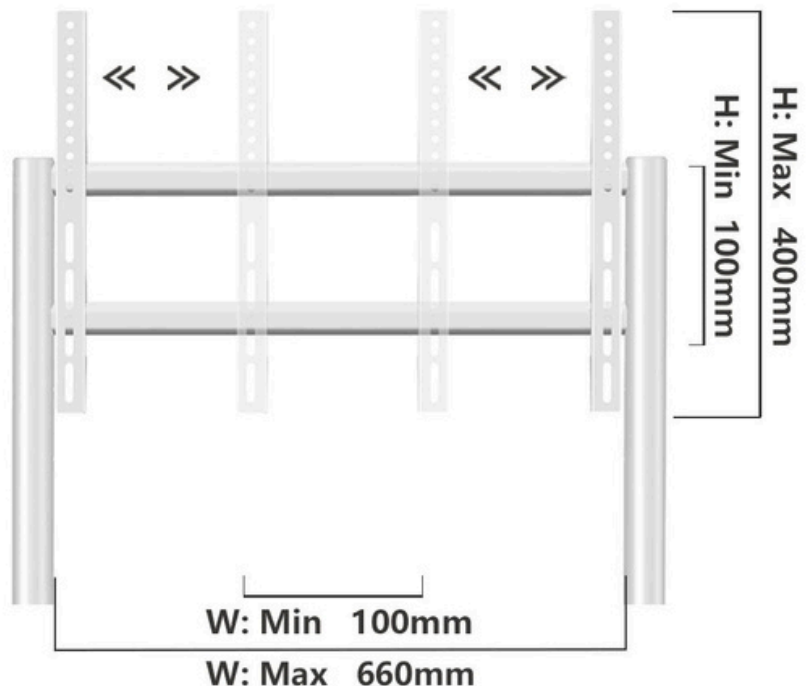

# HMD-1514

MODERN TV FLOOR STAND

hamood

**Material**  
Steel, Plastic

**Weight Capacity**  
60 Kg (132lbs)

**Fit Screen Size**  
32"-75"

**Color**  
White

**VESA Compatible**  
100x100, 200x100, 200x200,  
300x200, 300x300, 400x200,  
400x300, 400x400, 600x400,  
660x400

## VESA Patterns

$$VESA = W \times H$$

VESA refers to the distance between the 4 screw holes on the back of the TV set.

#### W x H

100x100mm ✓	400x200mm ✓
200x100mm ✓	400x300mm ✓
200x200mm ✓	400x400mm ✓
300x200mm ✓	600x400mm ✓
300x300mm ✓	660x400mm ✓
100mm ≈ 4"	400mm ≈ 15.7"
200mm ≈ 7.9"	600mm ≈ 23.6"
300mm ≈ 11.8"	660mm ≈ 25.9"

## PRODUCT DIMENSION

For a Great Viewing Experience

(Unit: mm)