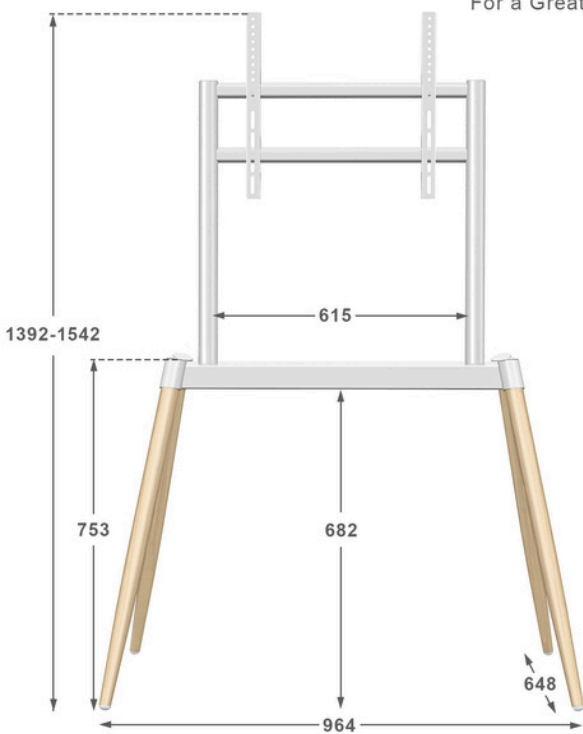

## VESA Patterns

$$VESA = W \times H$$

VESA refers to the distance between the 4 screw holes on the back of the TV set.

#### W x H

100x100mm ✓	400x200mm ✓
200x100mm ✓	400x300mm ✓
200x200mm ✓	400x400mm ✓
300x200mm ✓	600x400mm ✓
300x300mm ✓	660x400mm ✓
100mm ≈ 4"	400mm ≈ 15.7"
200mm ≈ 7.9"	600mm ≈ 23.6"
300mm ≈ 11.8"	660mm ≈ 25.9"

# HMD-1514

MODERN TV FLOOR STAND

hamood

## PRODUCT DIMENSION

For a Great Viewing Experience

(Unit: mm)