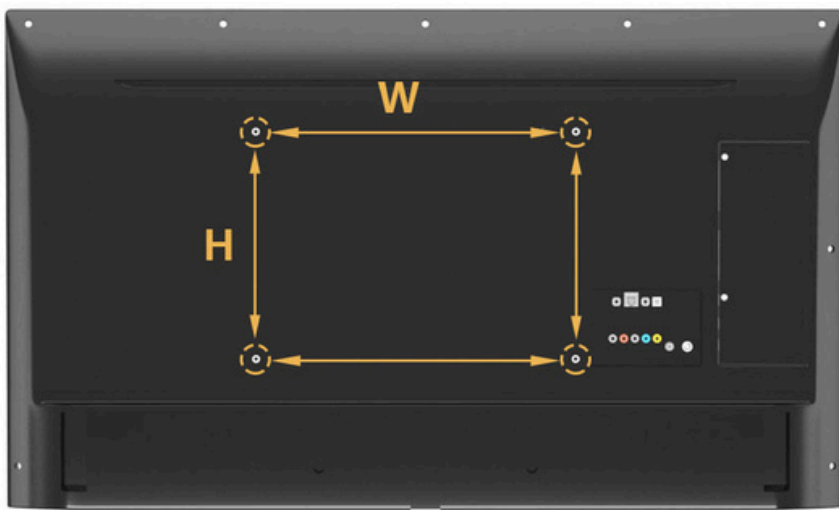

## VESA Patterns

$$VESA = W \times H$$

VESA refers to the distance between the 4 screw holes on the back of the TV set.