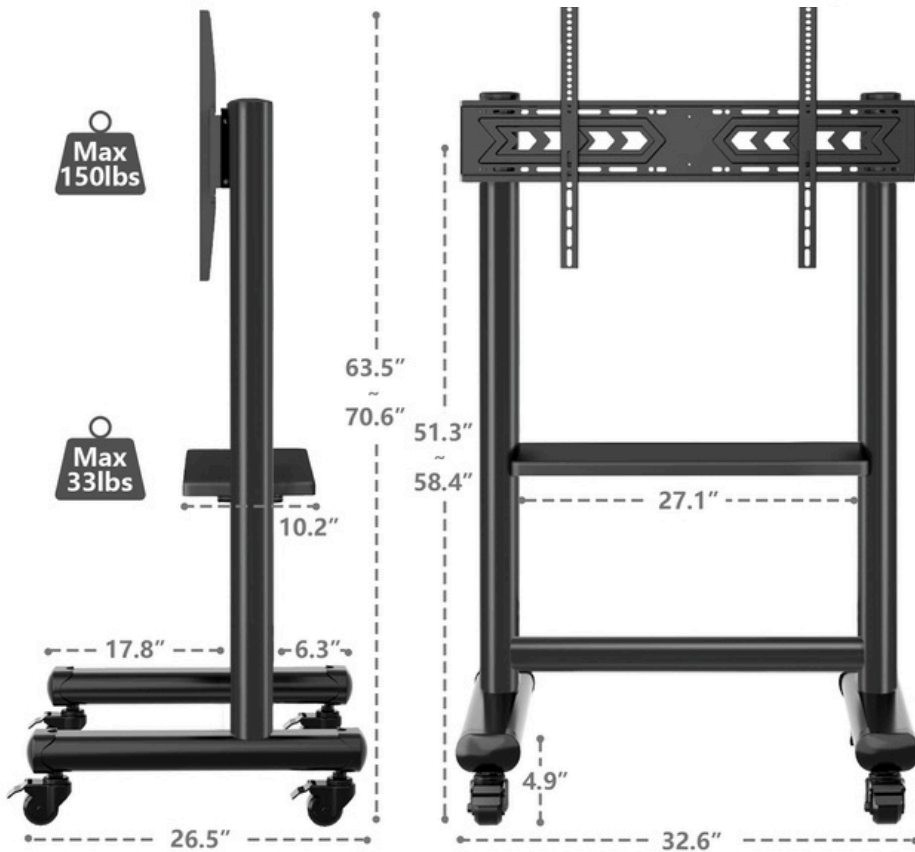

HMD-1512

MODERN TV FLOOR STAND

hamood