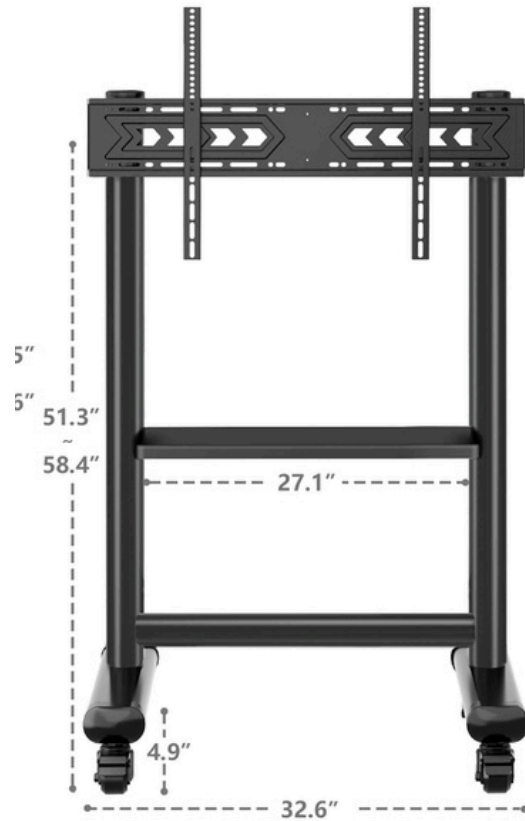

30 x 18.5 x 1.8mm

## MODERN TV FLOOR STAND

**Product Category:** TV FLOOR Stand

**Color:** Black

**Description:**

Introducing our premium TV Floor Stand, perfect for your home or office entertainment setup. Designed to accommodate TV screens from 37 to 85 inches, this stand combines style and functionality for an exceptional viewing experience.

## FEATURES

- **VESA Compatibility:** Supports a wide range of VESA patterns, including 100x100, 200x100, 200x200, 300x200, 300x300, 400x200, 400x300, 400x400, 600x200, 600x400, 800x200, 800x400, and 800x600, ensuring a secure fit for various TV models.
- **Weight Capacity:** Built to support TVs up to 150lbs, providing a sturdy and stable platform.
- **Mount Capacity:** Includes an additional mount with a capacity of up to 33lbs for accessories or devices.
- **Height Adjustable:** Offers height adjustability to suit your viewing preferences and ensure maximum comfort.
- **Cable Management:** Integrated cable management system to keep your entertainment area neat and organized.