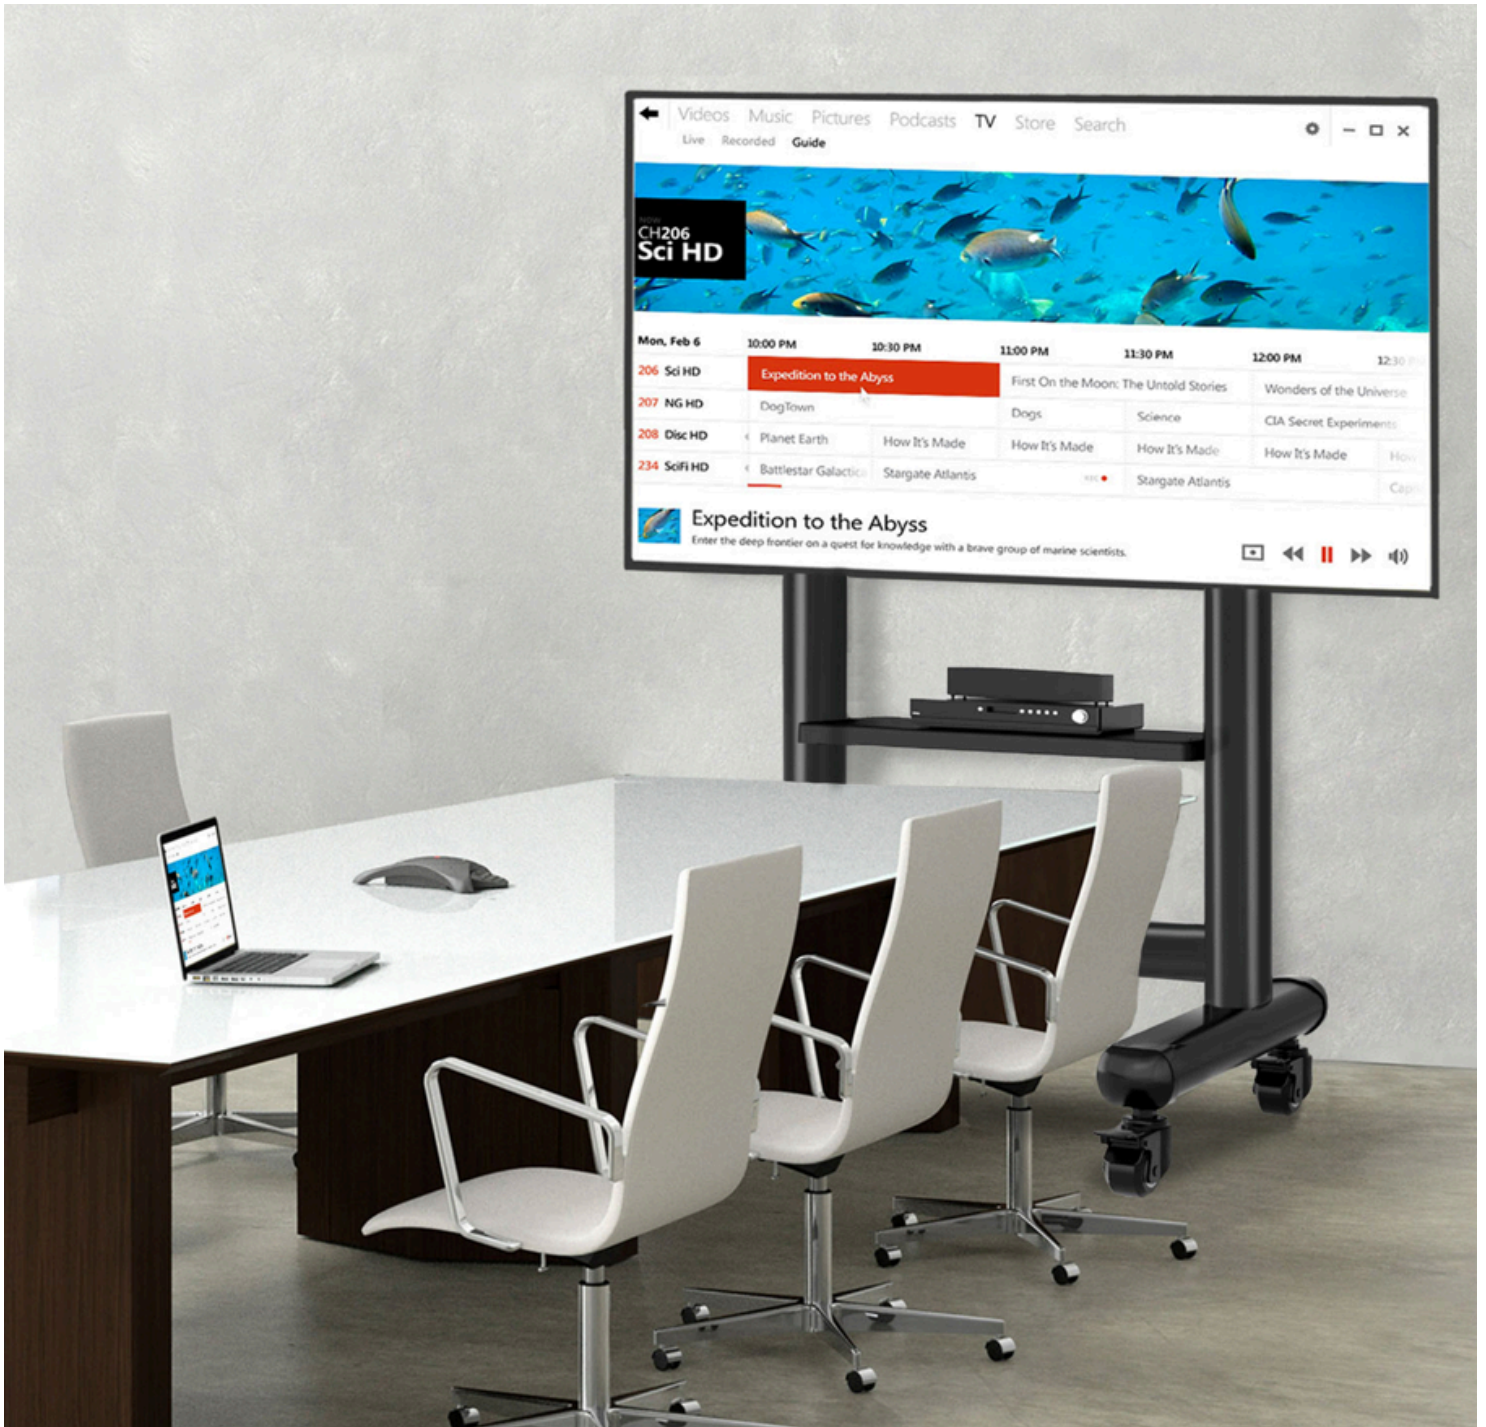

# HMD-1512

MODERN TV FLOOR STAND

hamood

**Material**  
Steel, Plastic

**Color**  
Black

**Weight Capacity**  
150lbs

**VESA Compatible**  
100x100, 200x100, 200x200,  
300x200, 300x300, 400x200,  
400x300, 400x400, 600x200,  
600x400, 800x200, 800x400,  
800x600

**Fit Screen Size**  
37"-85"

<https://hamoodtv.com>

## WHAT ELSE YOU NEED?

Elevate your home entertainment experience with our high-quality MODERN TV FLOOR STAND.