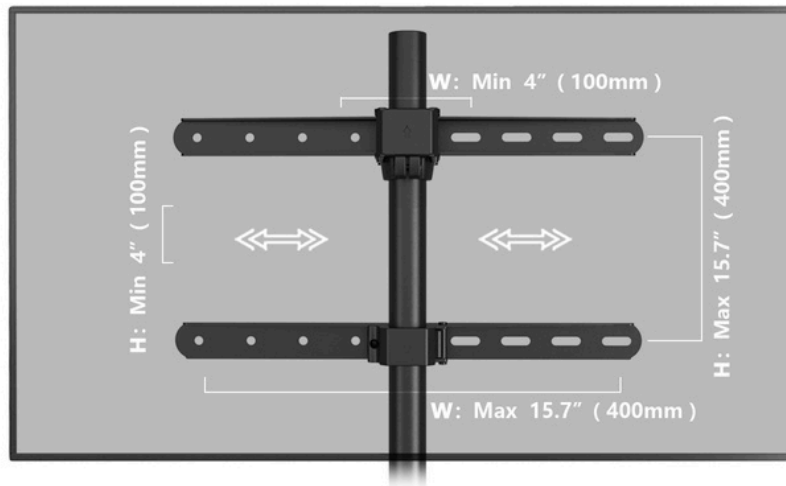

HMD-1510

MODERN TV FLOOR STAND

WHAT ELSE YOU NEED?

Elevate your home entertainment experience with our high-quality MODERN TV FLOOR STAND.

TV COMPATIBILITY