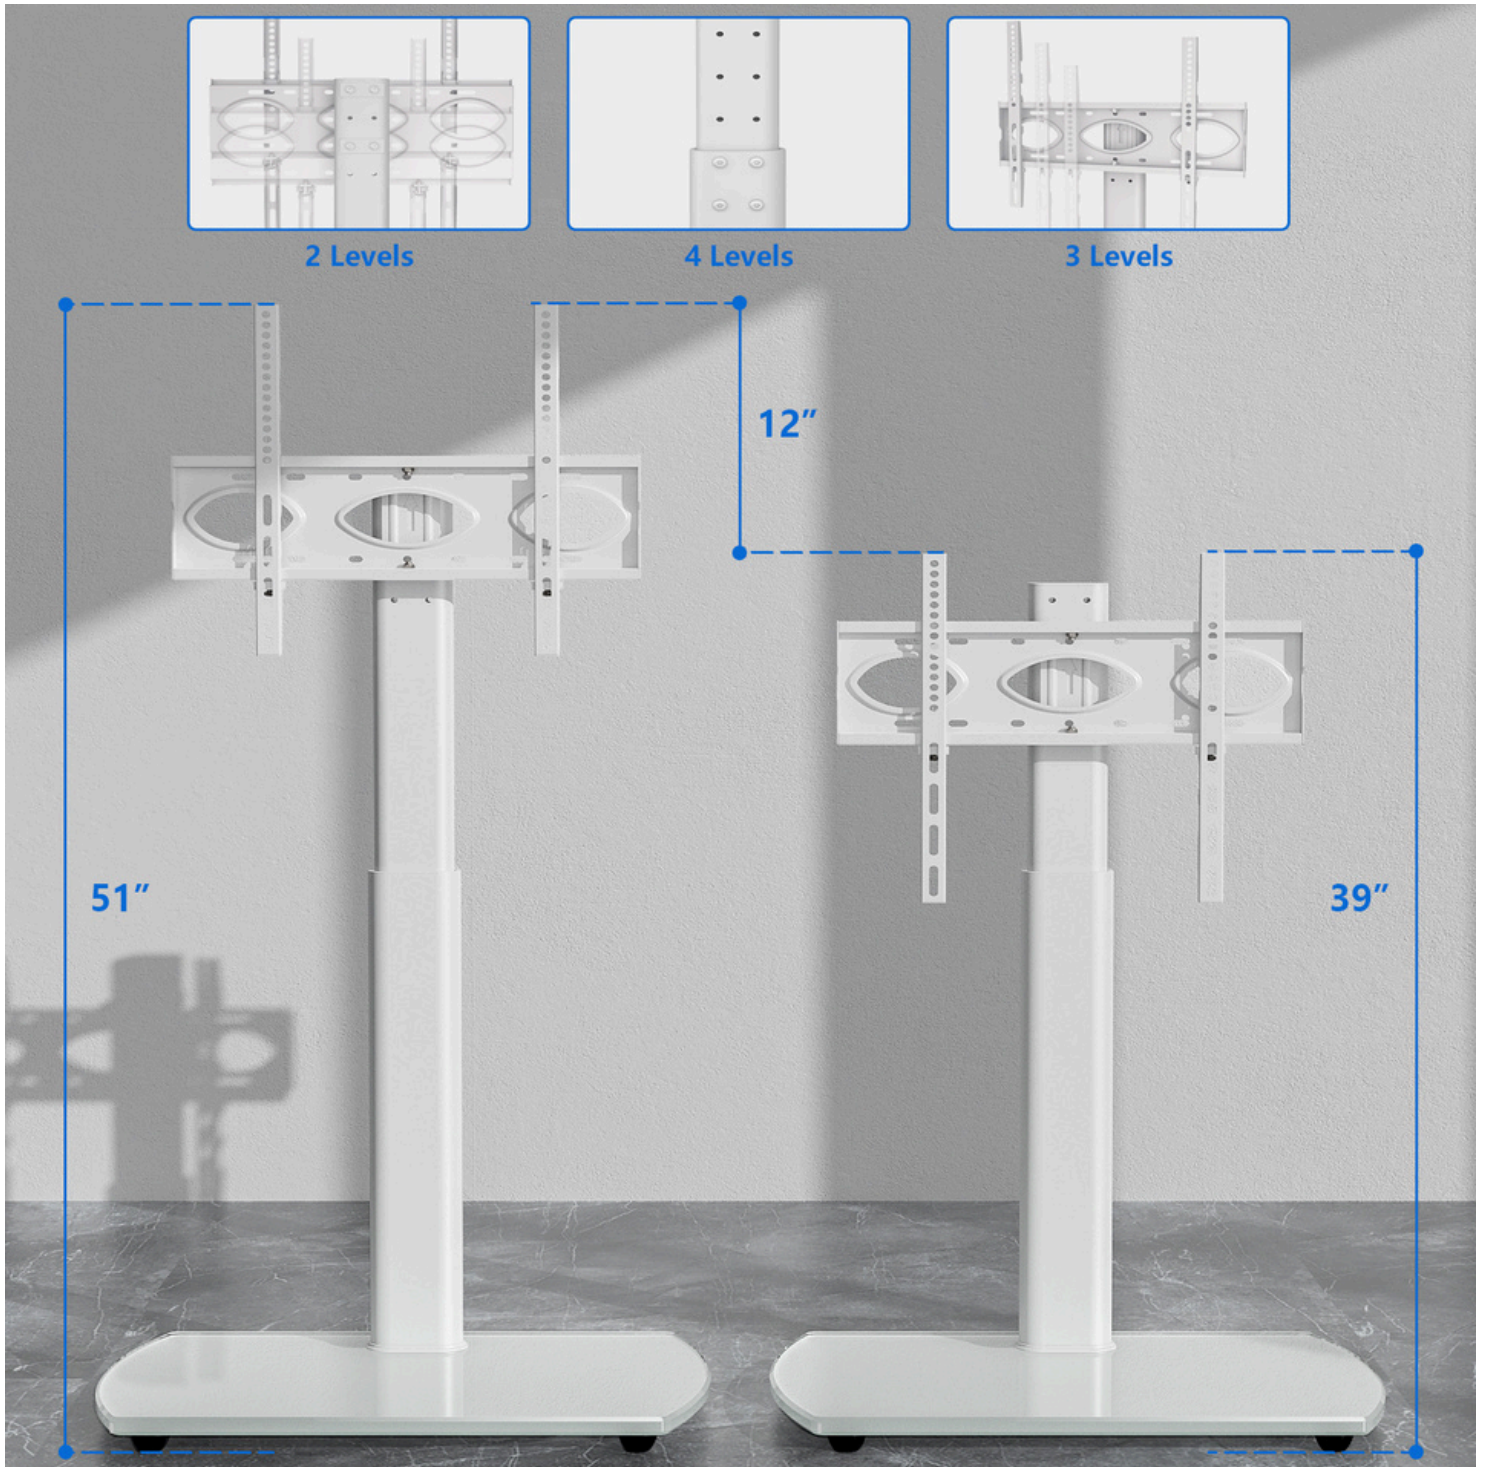

HMD-1506

MODERN TV FLOOR STAND

FEATURES

Elevate your home entertainment experience with our high-quality MODERN TV FLOOR STAND.