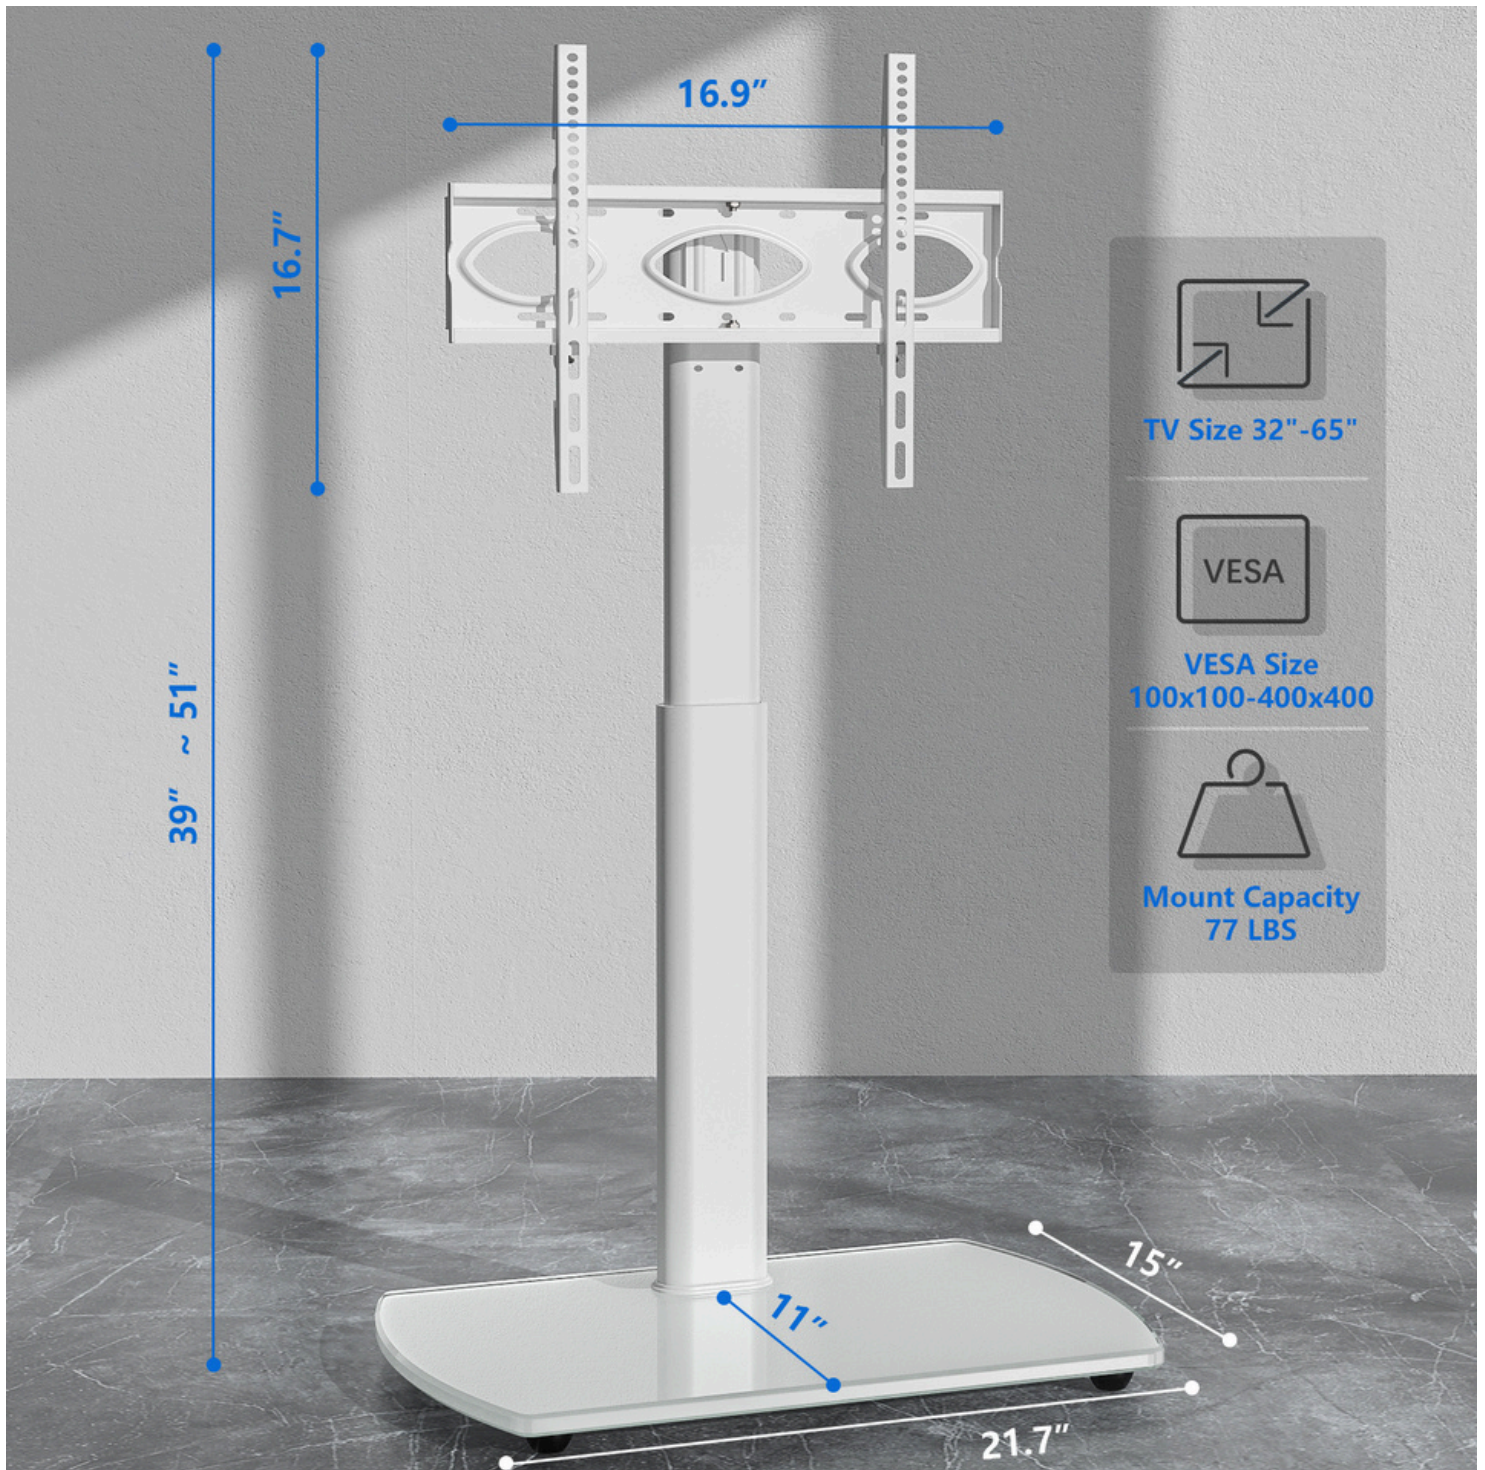

HMD-1506

MODERN TV FLOOR STAND

hamood

Material
Steel, Plastic

Color
White

Weight Capacity
35kg (77lbs)

VESA Compatible
100x100, 400x400

TV Screen Size
32"-65"

SAFETY LOCK

NON-SLIP FEET

HMD-1506

MODERN TV FLOOR STAND

WHAT ELSE YOU NEED?

Elevate your home entertainment experience with our high-quality MODERN TV FLOOR STAND.

HMD-1506

MODERN TV FLOOR STAND

Introducing our versatile and sturdy TV Floor Stand, perfect for TV screens ranging from 32 to 65 inches. This stand combines style, flexibility, and practicality to enhance your viewing experience.

FEATURES

- **Screen Compatibility:** Accommodates TV screen sizes from 32" to 65", ensuring a perfect fit for various models.
- **VESA Compatibility:** Supports VESA mounting patterns from 100x100 to 400x400, offering flexible installation options.
- **Mount Capacity:** Designed to hold TVs up to 35kg (77lbs), providing sturdy and reliable support.
- **TV Stand Height:** Adjustable height from 39" to 51", allowing you to achieve the ideal viewing angle and setup for any room. The effortless height adjustment mechanism lets you modify the stand to fit your specific needs, reducing neck and eye strain and enhancing your overall viewing comfort.
- **Swivel Range:** Enjoy dynamic viewing flexibility with a swivel range of +30° to -30°, allowing you to adjust your screen to the perfect angle.
- **Cable Management:** Integrated cable management system to keep your entertainment area neat and organized.