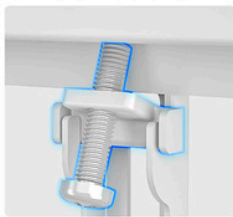

Swivel Range
+30°~-30°

Stand Height
39"~51"

<https://hamoodtv.com>

HMD-1506

MODERN TV FLOOR STAND

hamood

Perfect Home & Office TV Floor Stand: The Ultimate Solution for Your Entertainment Setup!

CABLE MANAGEMENT

SAFETY LOCK

NON-SLIP FEET

HMD-1506

MODERN TV FLOOR STAND

WHAT ELSE YOU NEED?

Elevate your home entertainment experience with our high-quality MODERN TV FLOOR STAND.

HMD-1506

MODERN TV FLOOR STAND

- **Screen Compatibility:** Accommodates TV screen sizes from 32" to 65", ensuring a perfect fit for various models.
- **VESA Compatibility:** Supports VESA mounting patterns from 100x100 to 400x400, offering flexible installation options.
- **Mount Capacity:** Designed to hold TVs up to 35kg (77lbs), providing sturdy and reliable support.
- **TV Stand Height:** Adjustable height from 39" to 51", allowing you to achieve the ideal viewing angle and setup for any room. The effortless height adjustment mechanism lets you modify the stand to fit your specific needs, reducing neck and eye strain and enhancing your overall viewing comfort.
- **Swivel Range:** Enjoy dynamic viewing flexibility with a swivel range of +30° to -30°, allowing you to adjust your screen to the perfect angle.
- **Cable Management:** Integrated cable management system to keep your entertainment area neat and organized.